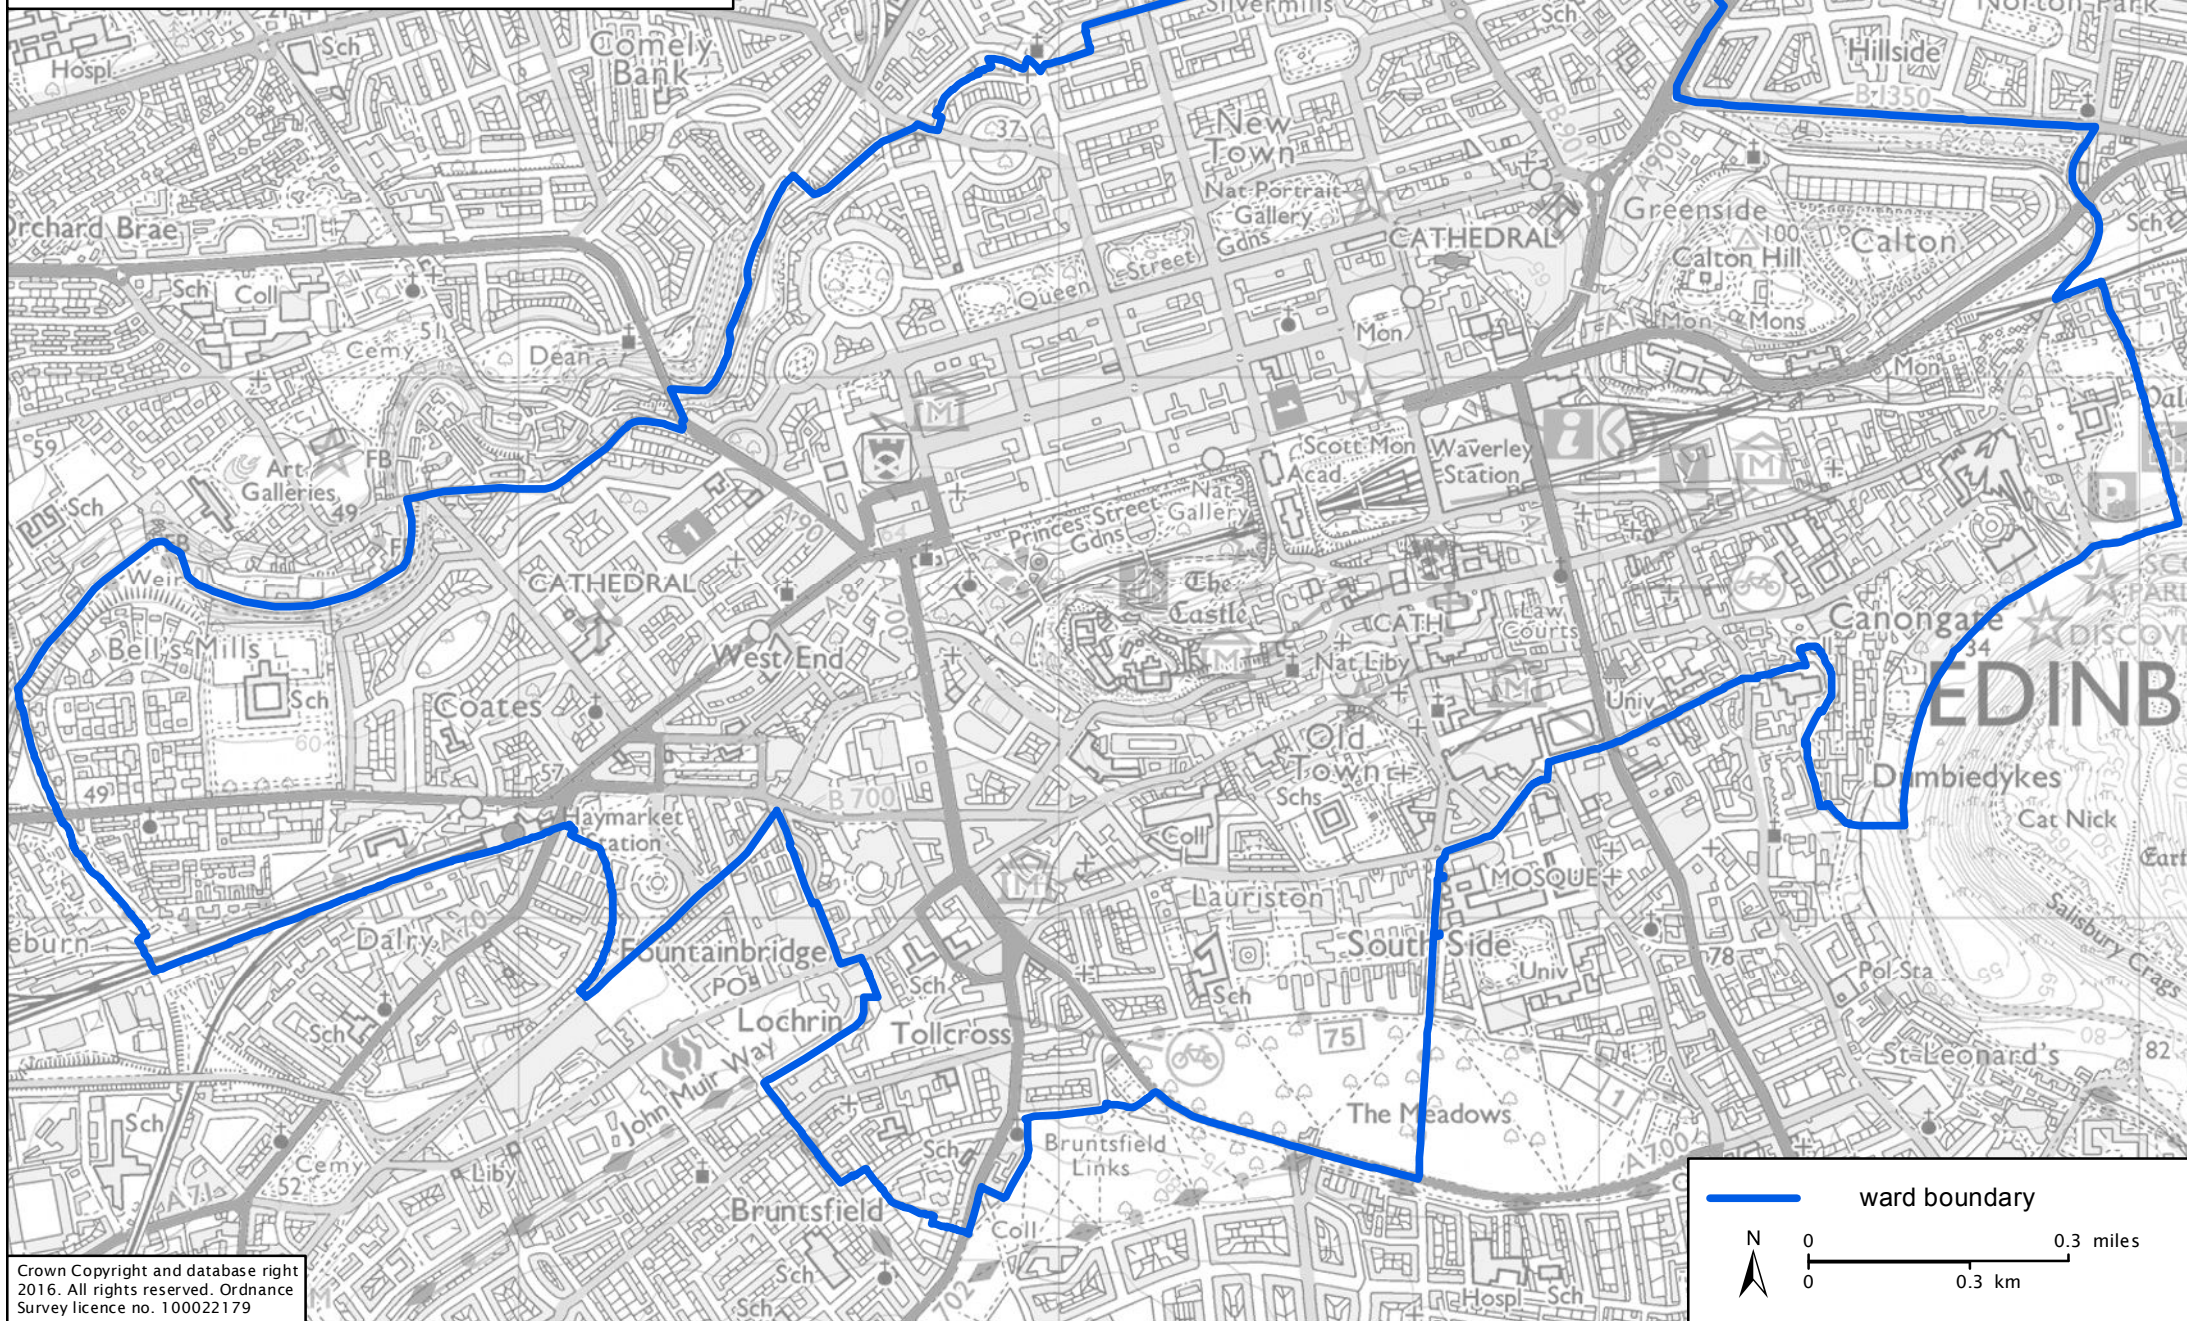

Local Government Boundary Commission for Scotland
Fifth Review of Electoral Arrangements
Final Recommendations
City of Edinburgh Council area
Ward 11 (City Centre)

Crown Copyright and database right 2016. All rights reserved. Ordnance Survey licence no. 100022179