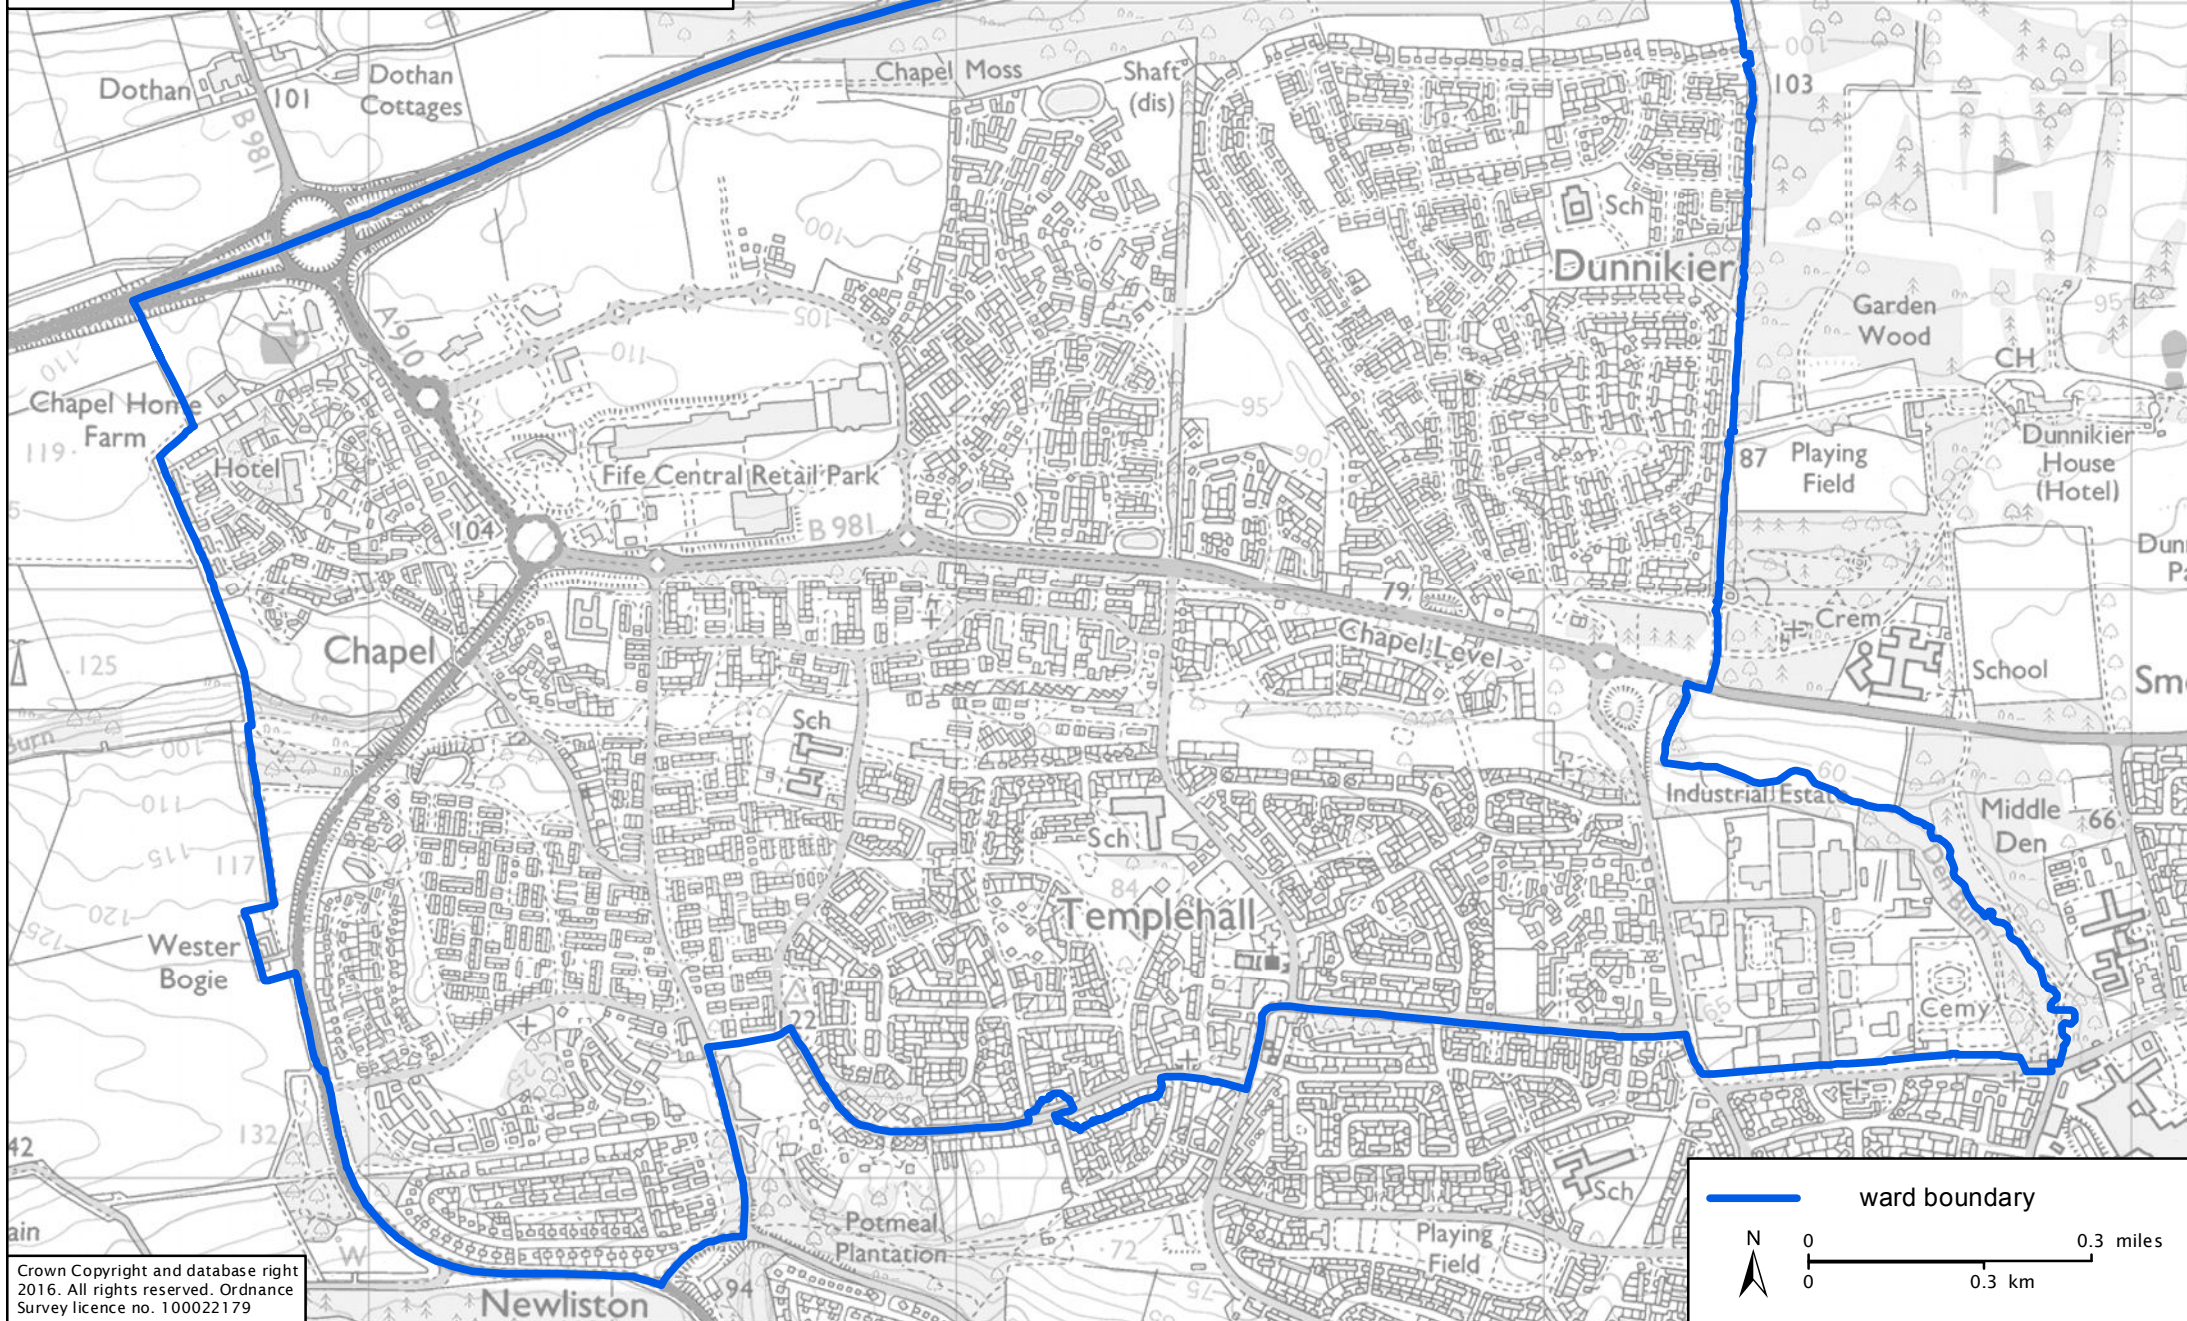

Local Government Boundary Commission for Scotland
Fifth Review of Electoral Arrangements
Final Recommendations
Fife Council area
Ward 10 (Kirkcaldy North)

Crown Copyright and database right 2016. All rights reserved. Ordnance Survey licence no. 100022179