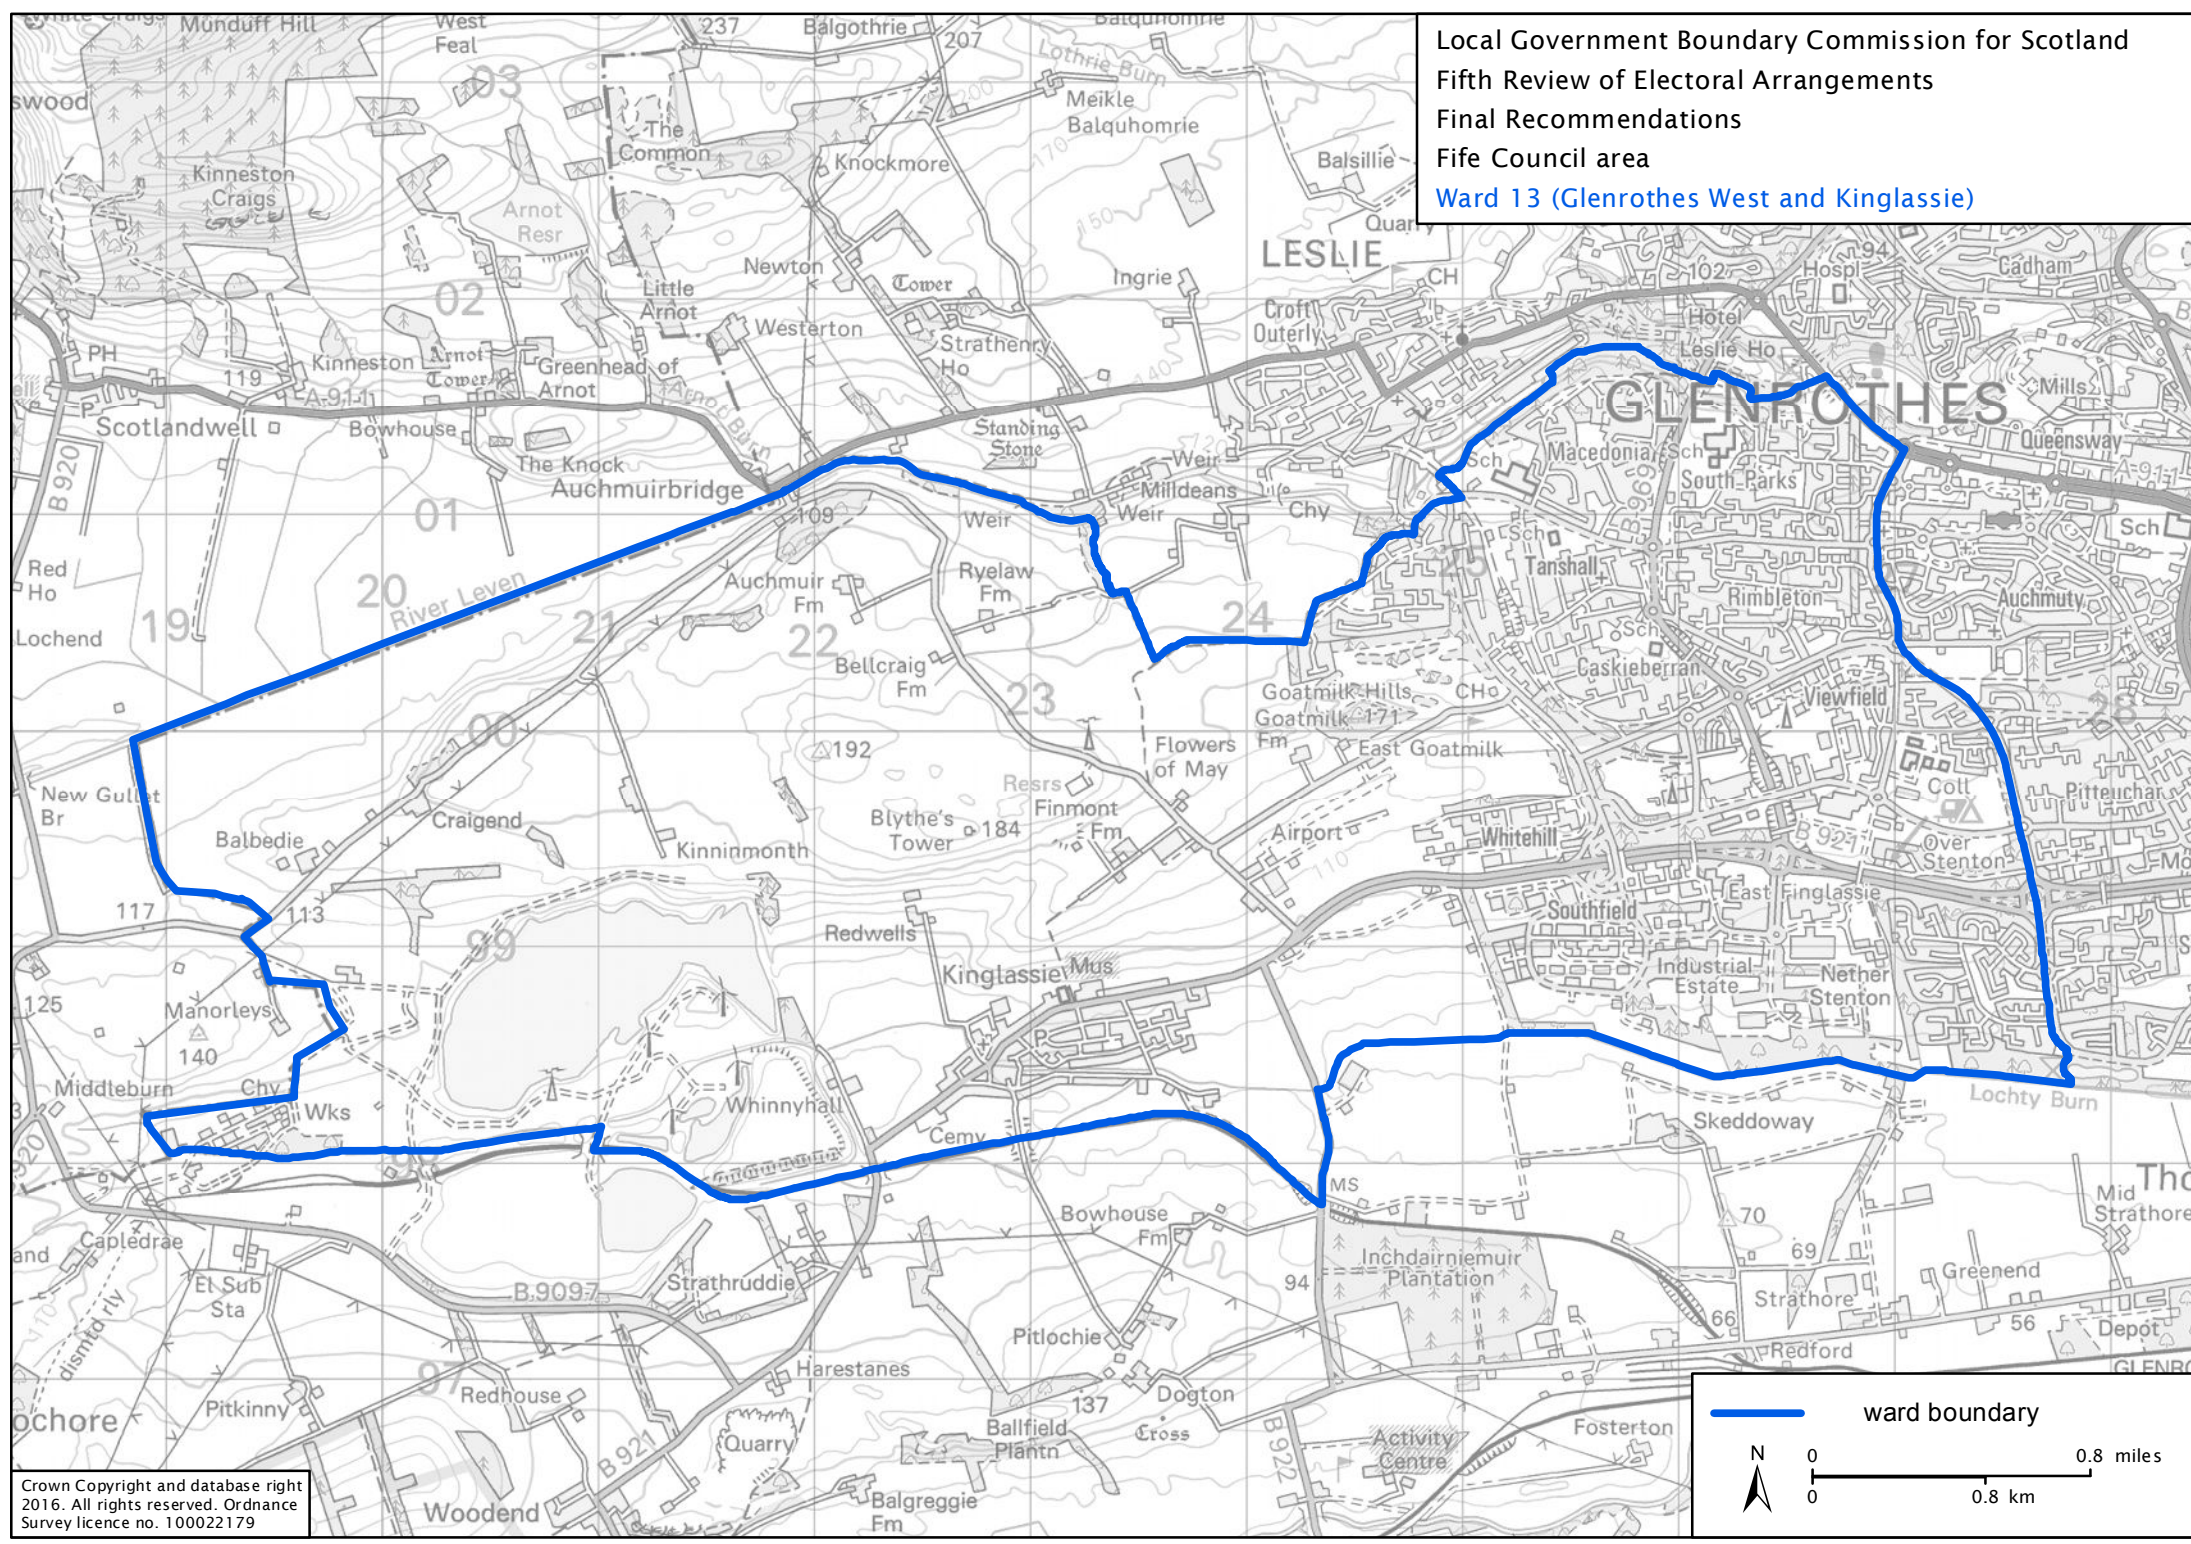

Local Government Boundary Commission for Scotland  
Fifth Review of Electoral Arrangements  
Final Recommendations  
Fife Council area  
Ward 13 (Glenrothes West and Kinglassie)

Crown Copyright and database right 2016. All rights reserved. Ordnance Survey licence no. 100022179