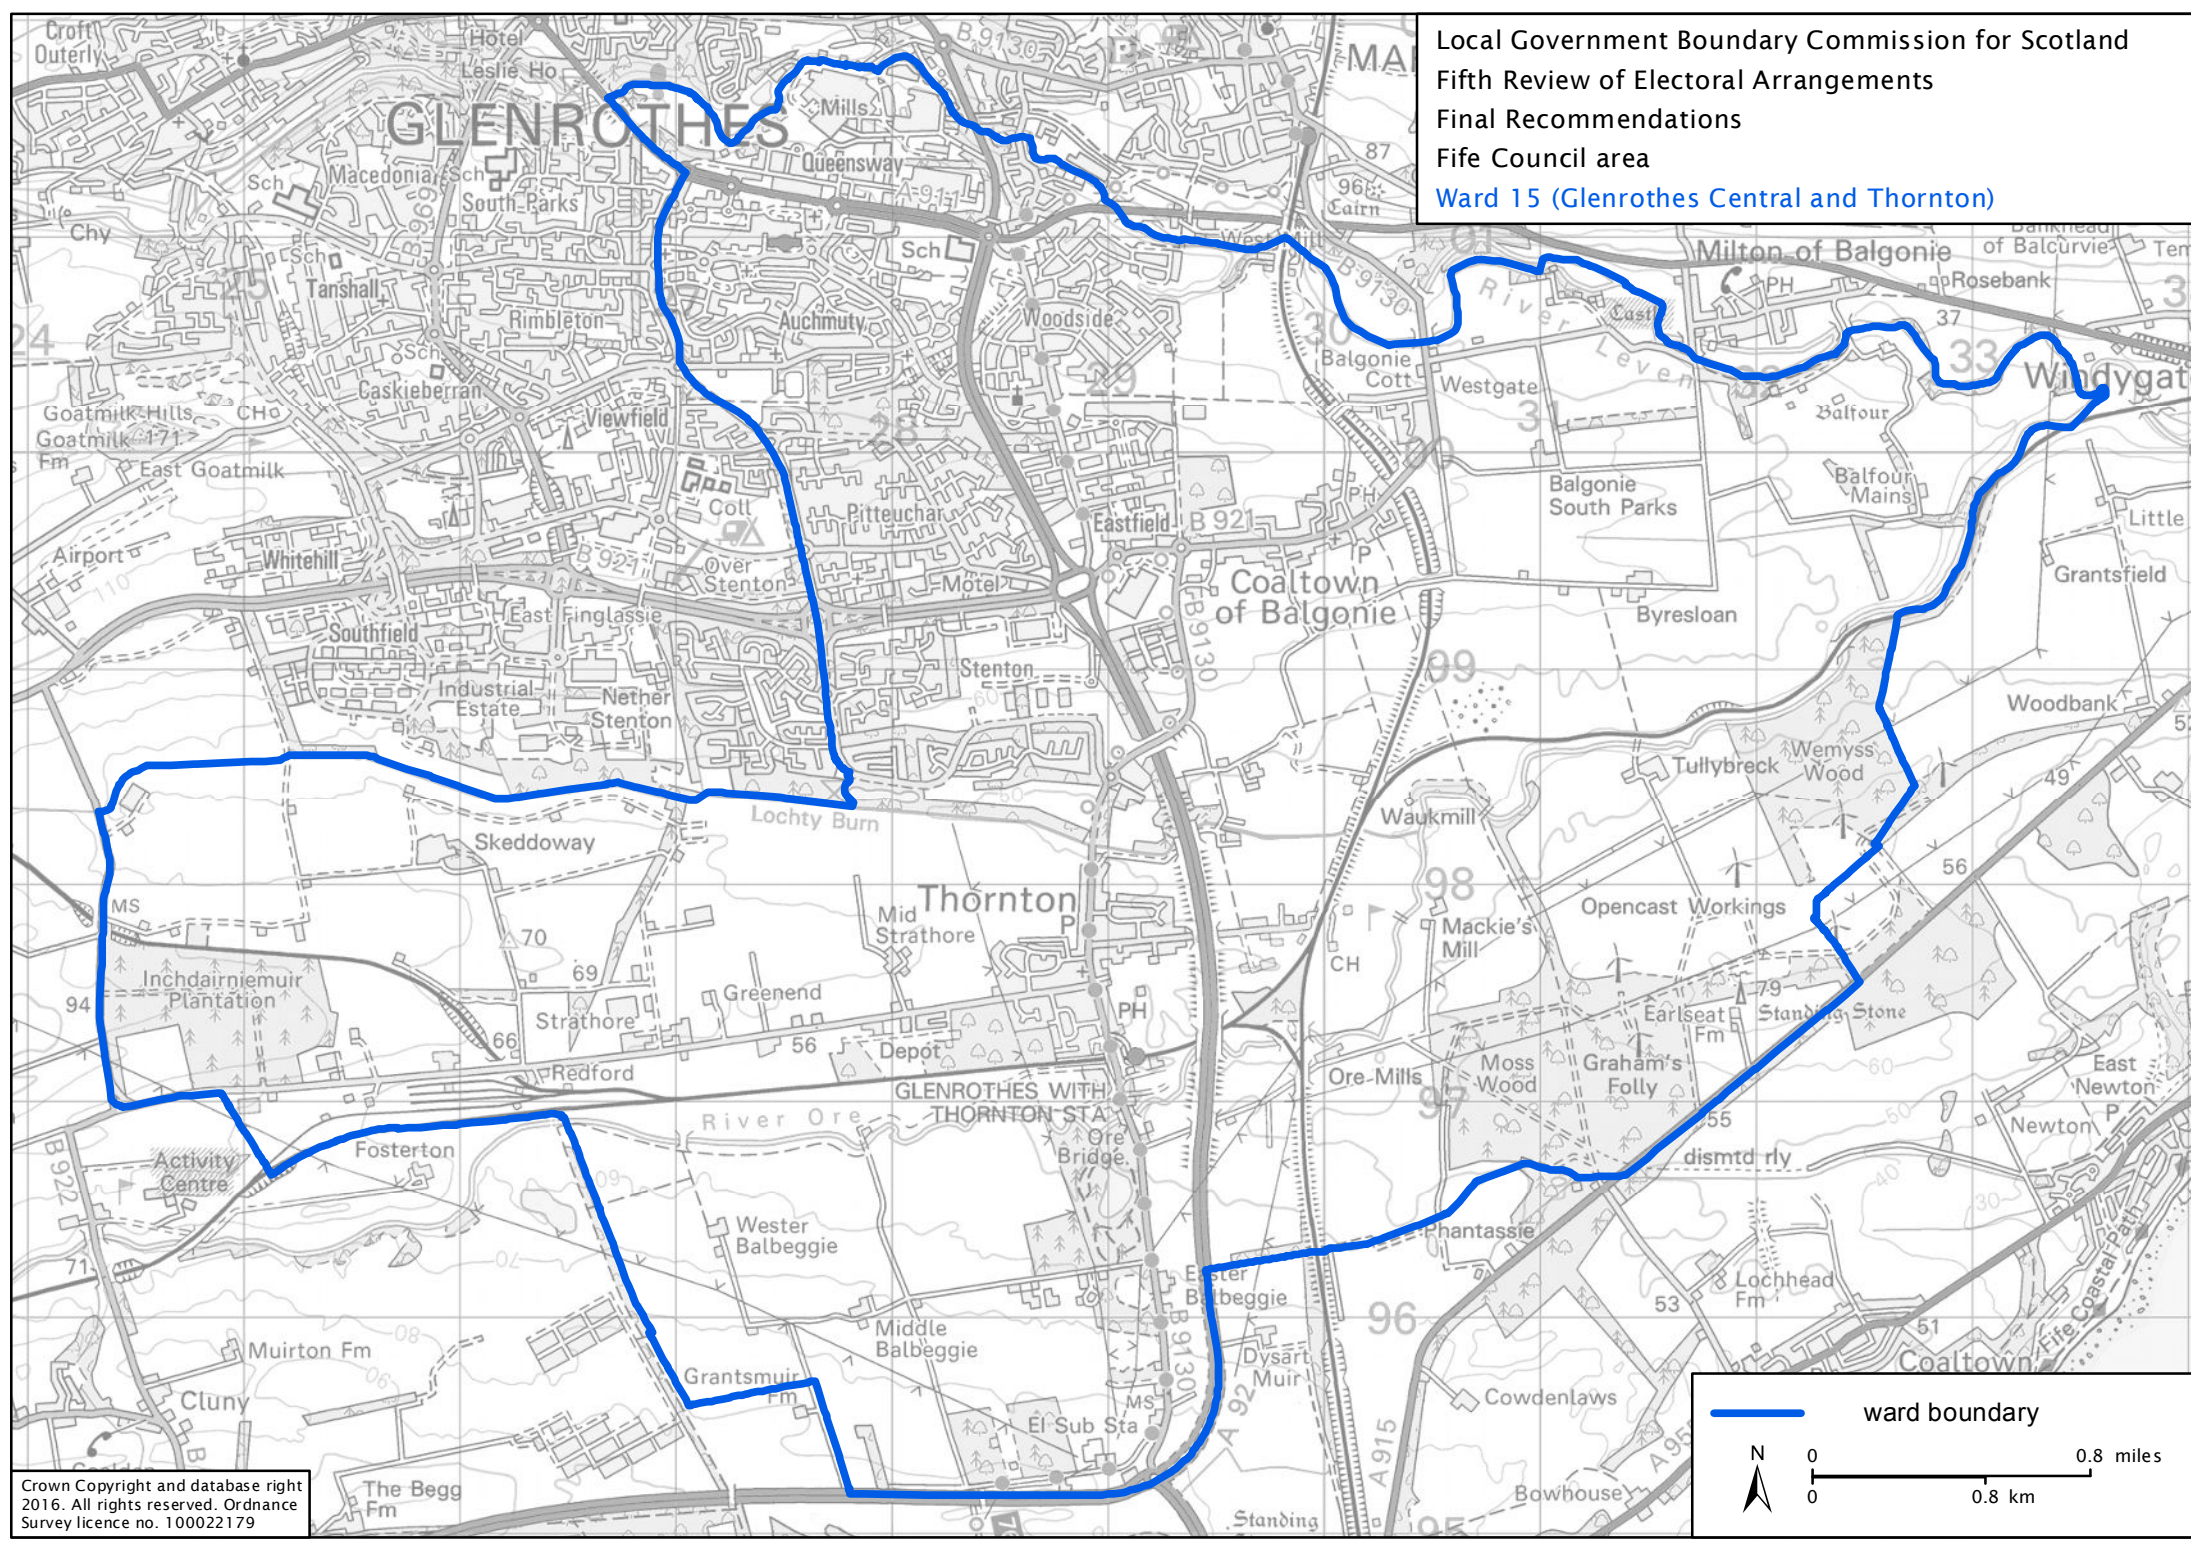

Local Government Boundary Commission for Scotland  
Fifth Review of Electoral Arrangements  
Final Recommendations  
Fife Council area  
Ward 15 (Glenrothes Central and Thornton)

Crown Copyright and database right 2016. All rights reserved. Ordnance Survey licence no. 100022179