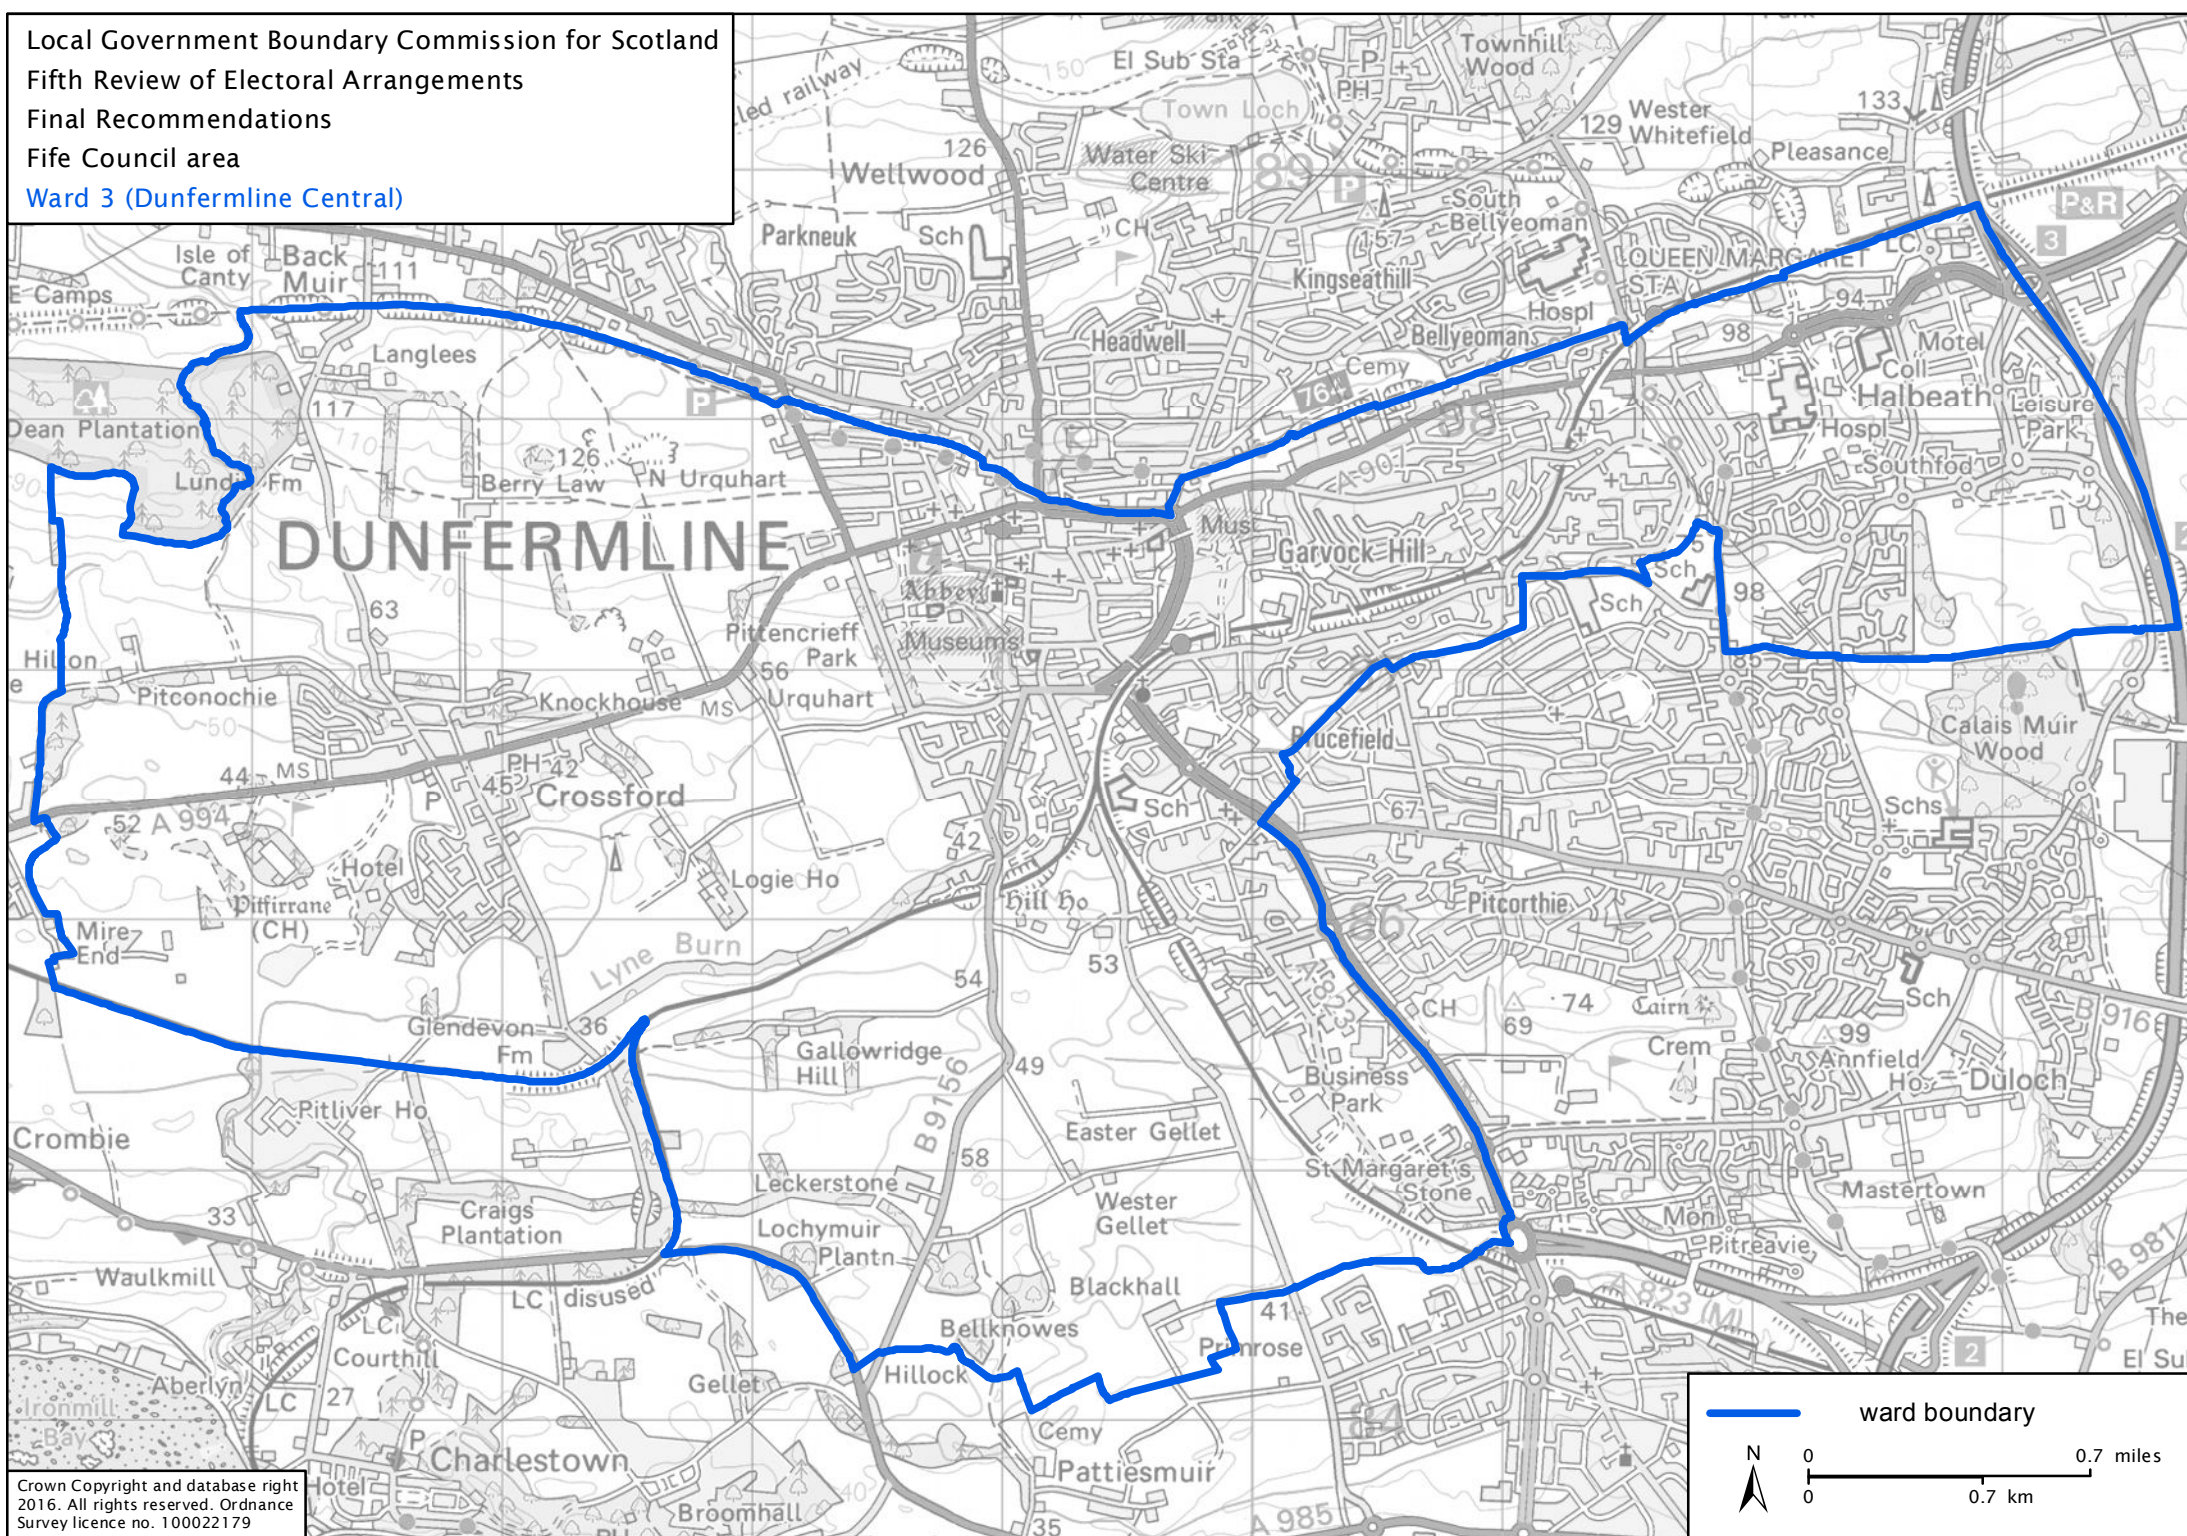

Local Government Boundary Commission for Scotland
Fifth Review of Electoral Arrangements
Final Recommendations
Fife Council area
Ward 3 (Dunfermline Central)

Crown Copyright and database right 2016. All rights reserved. Ordnance Survey licence no. 100022179