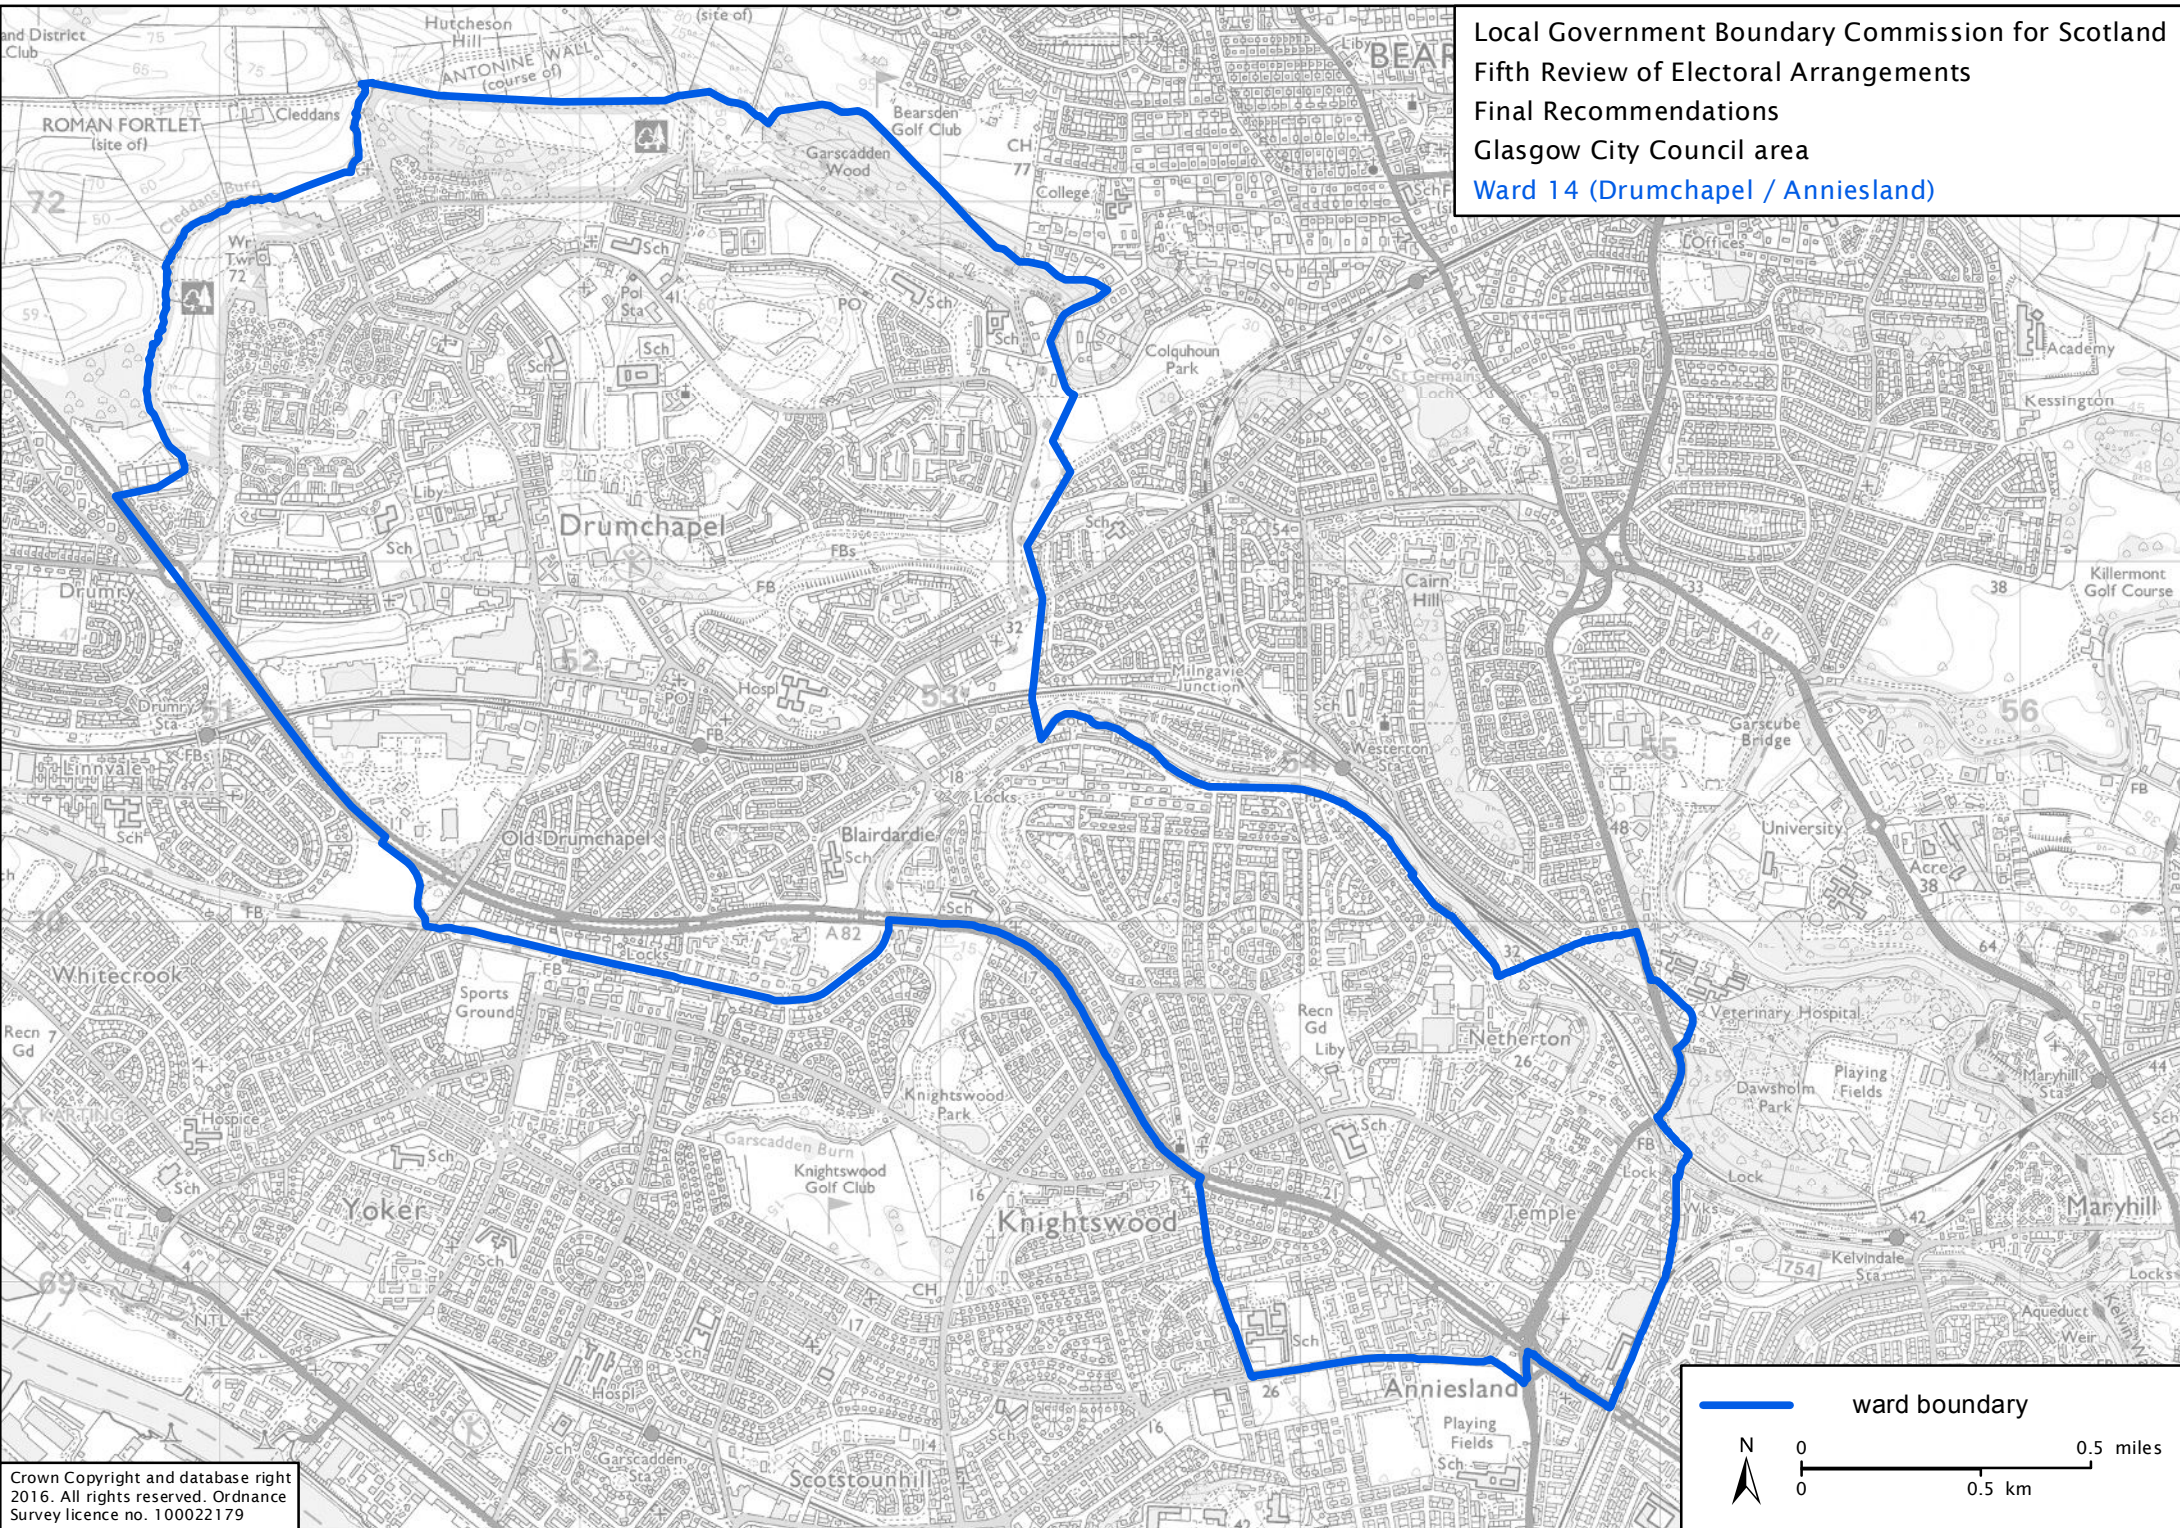

Local Government Boundary Commission for Scotland
Fifth Review of Electoral Arrangements
Final Recommendations
Glasgow City Council area
Ward 14 (Drumchapel / Anniesland)

Crown Copyright and database right 2016. All rights reserved. Ordnance Survey licence no. 100022179