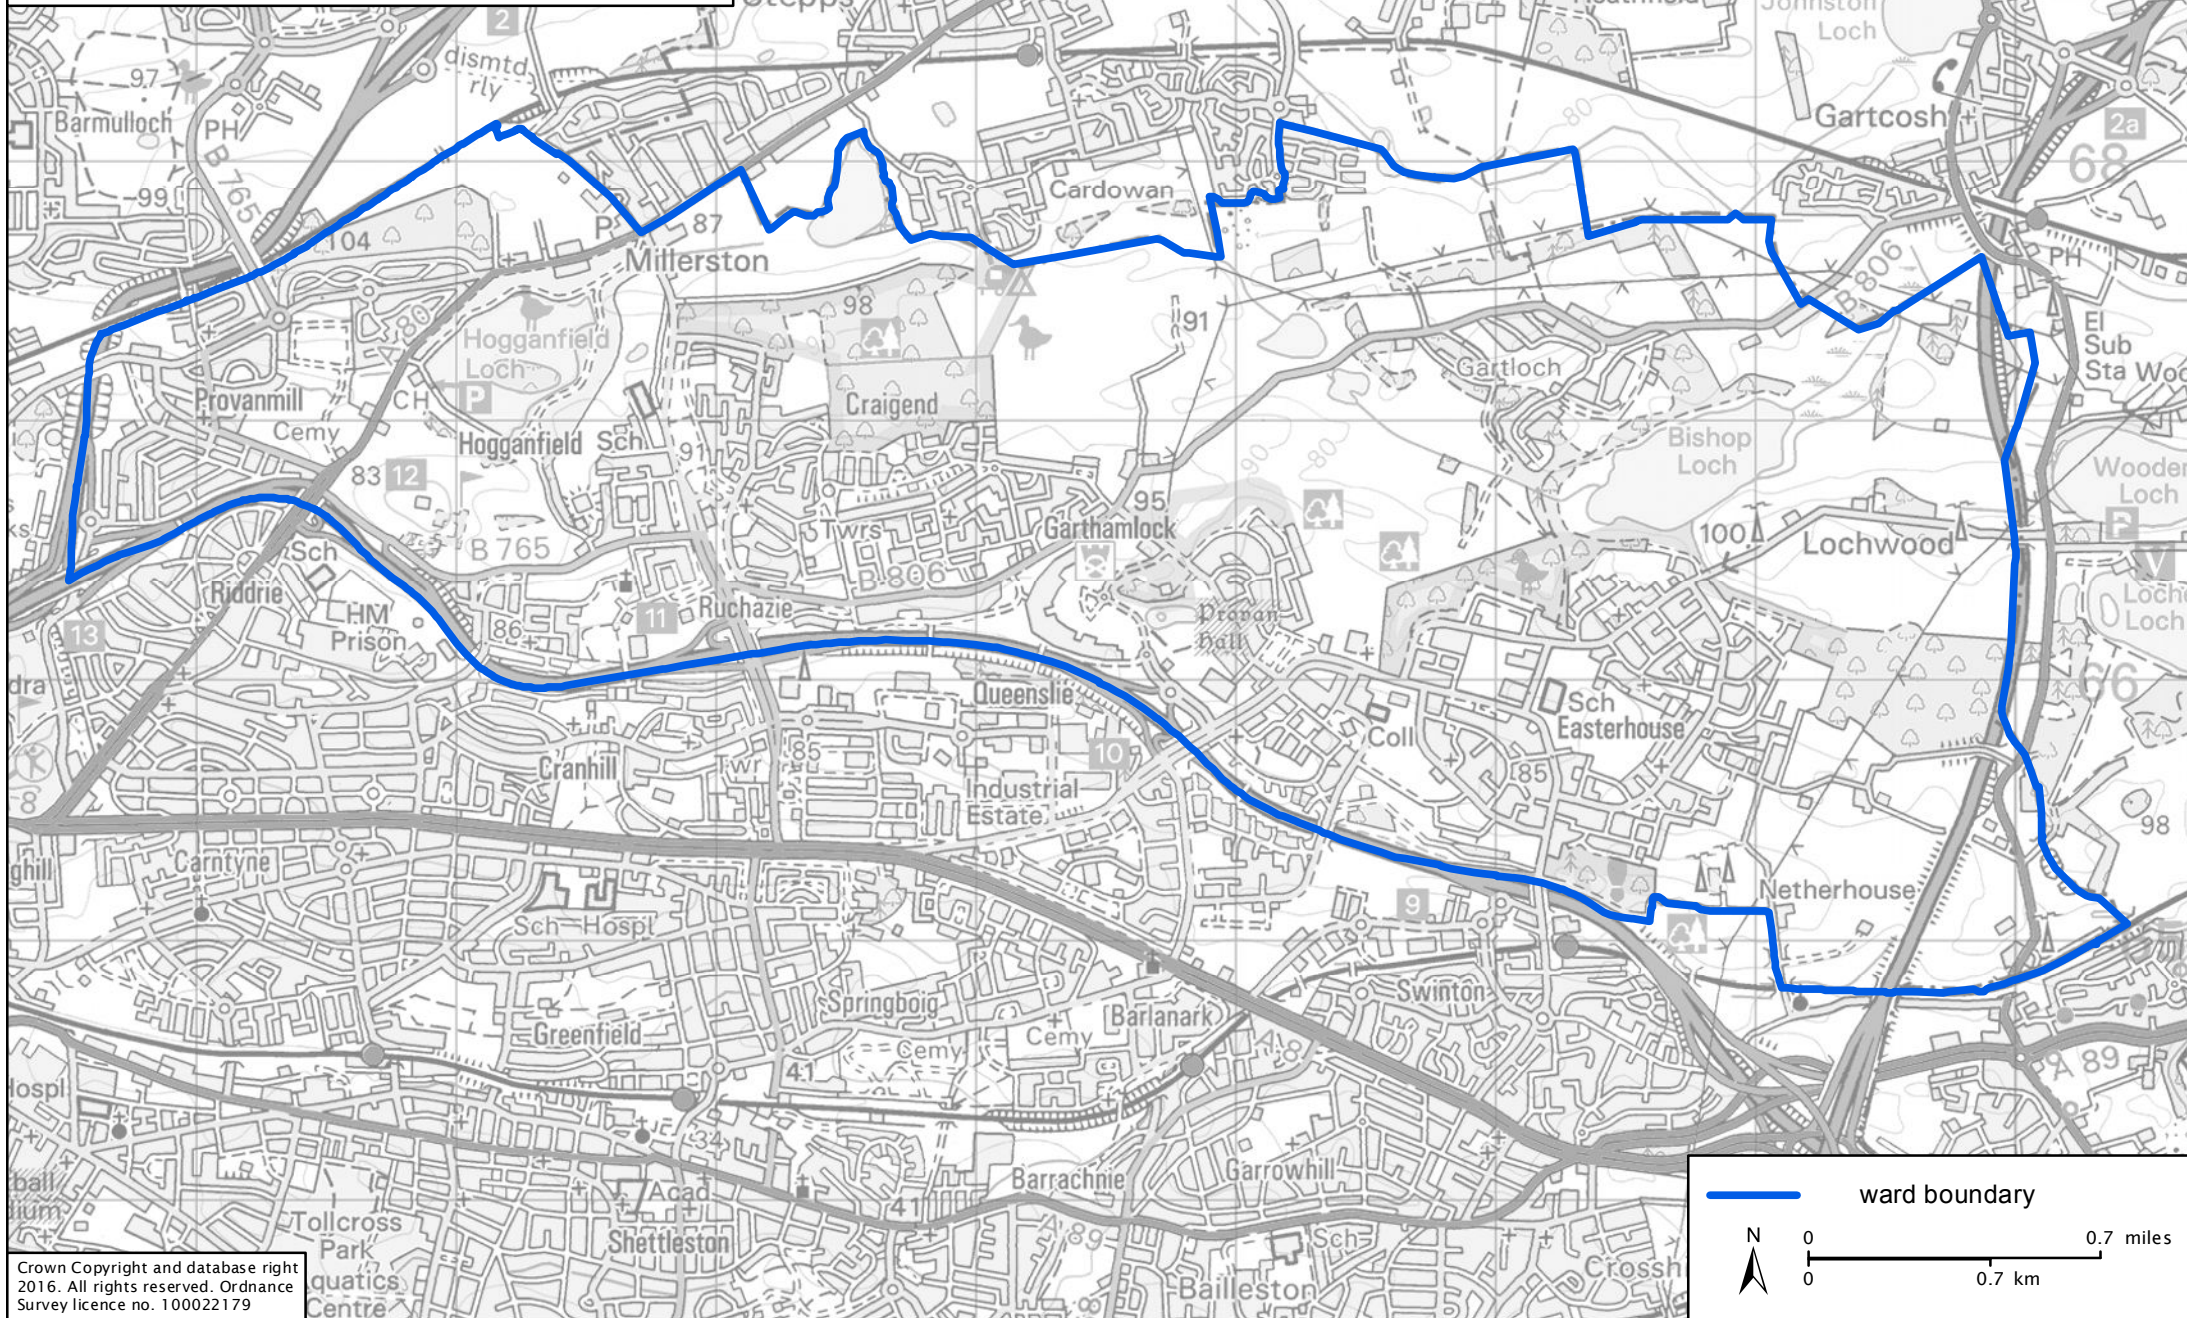

Local Government Boundary Commission for Scotland
Fifth Review of Electoral Arrangements
Final Recommendations
Glasgow City Council area
Ward 21 (North East)

Crown Copyright and database right 2016. All rights reserved. Ordnance Survey licence no. 100022179