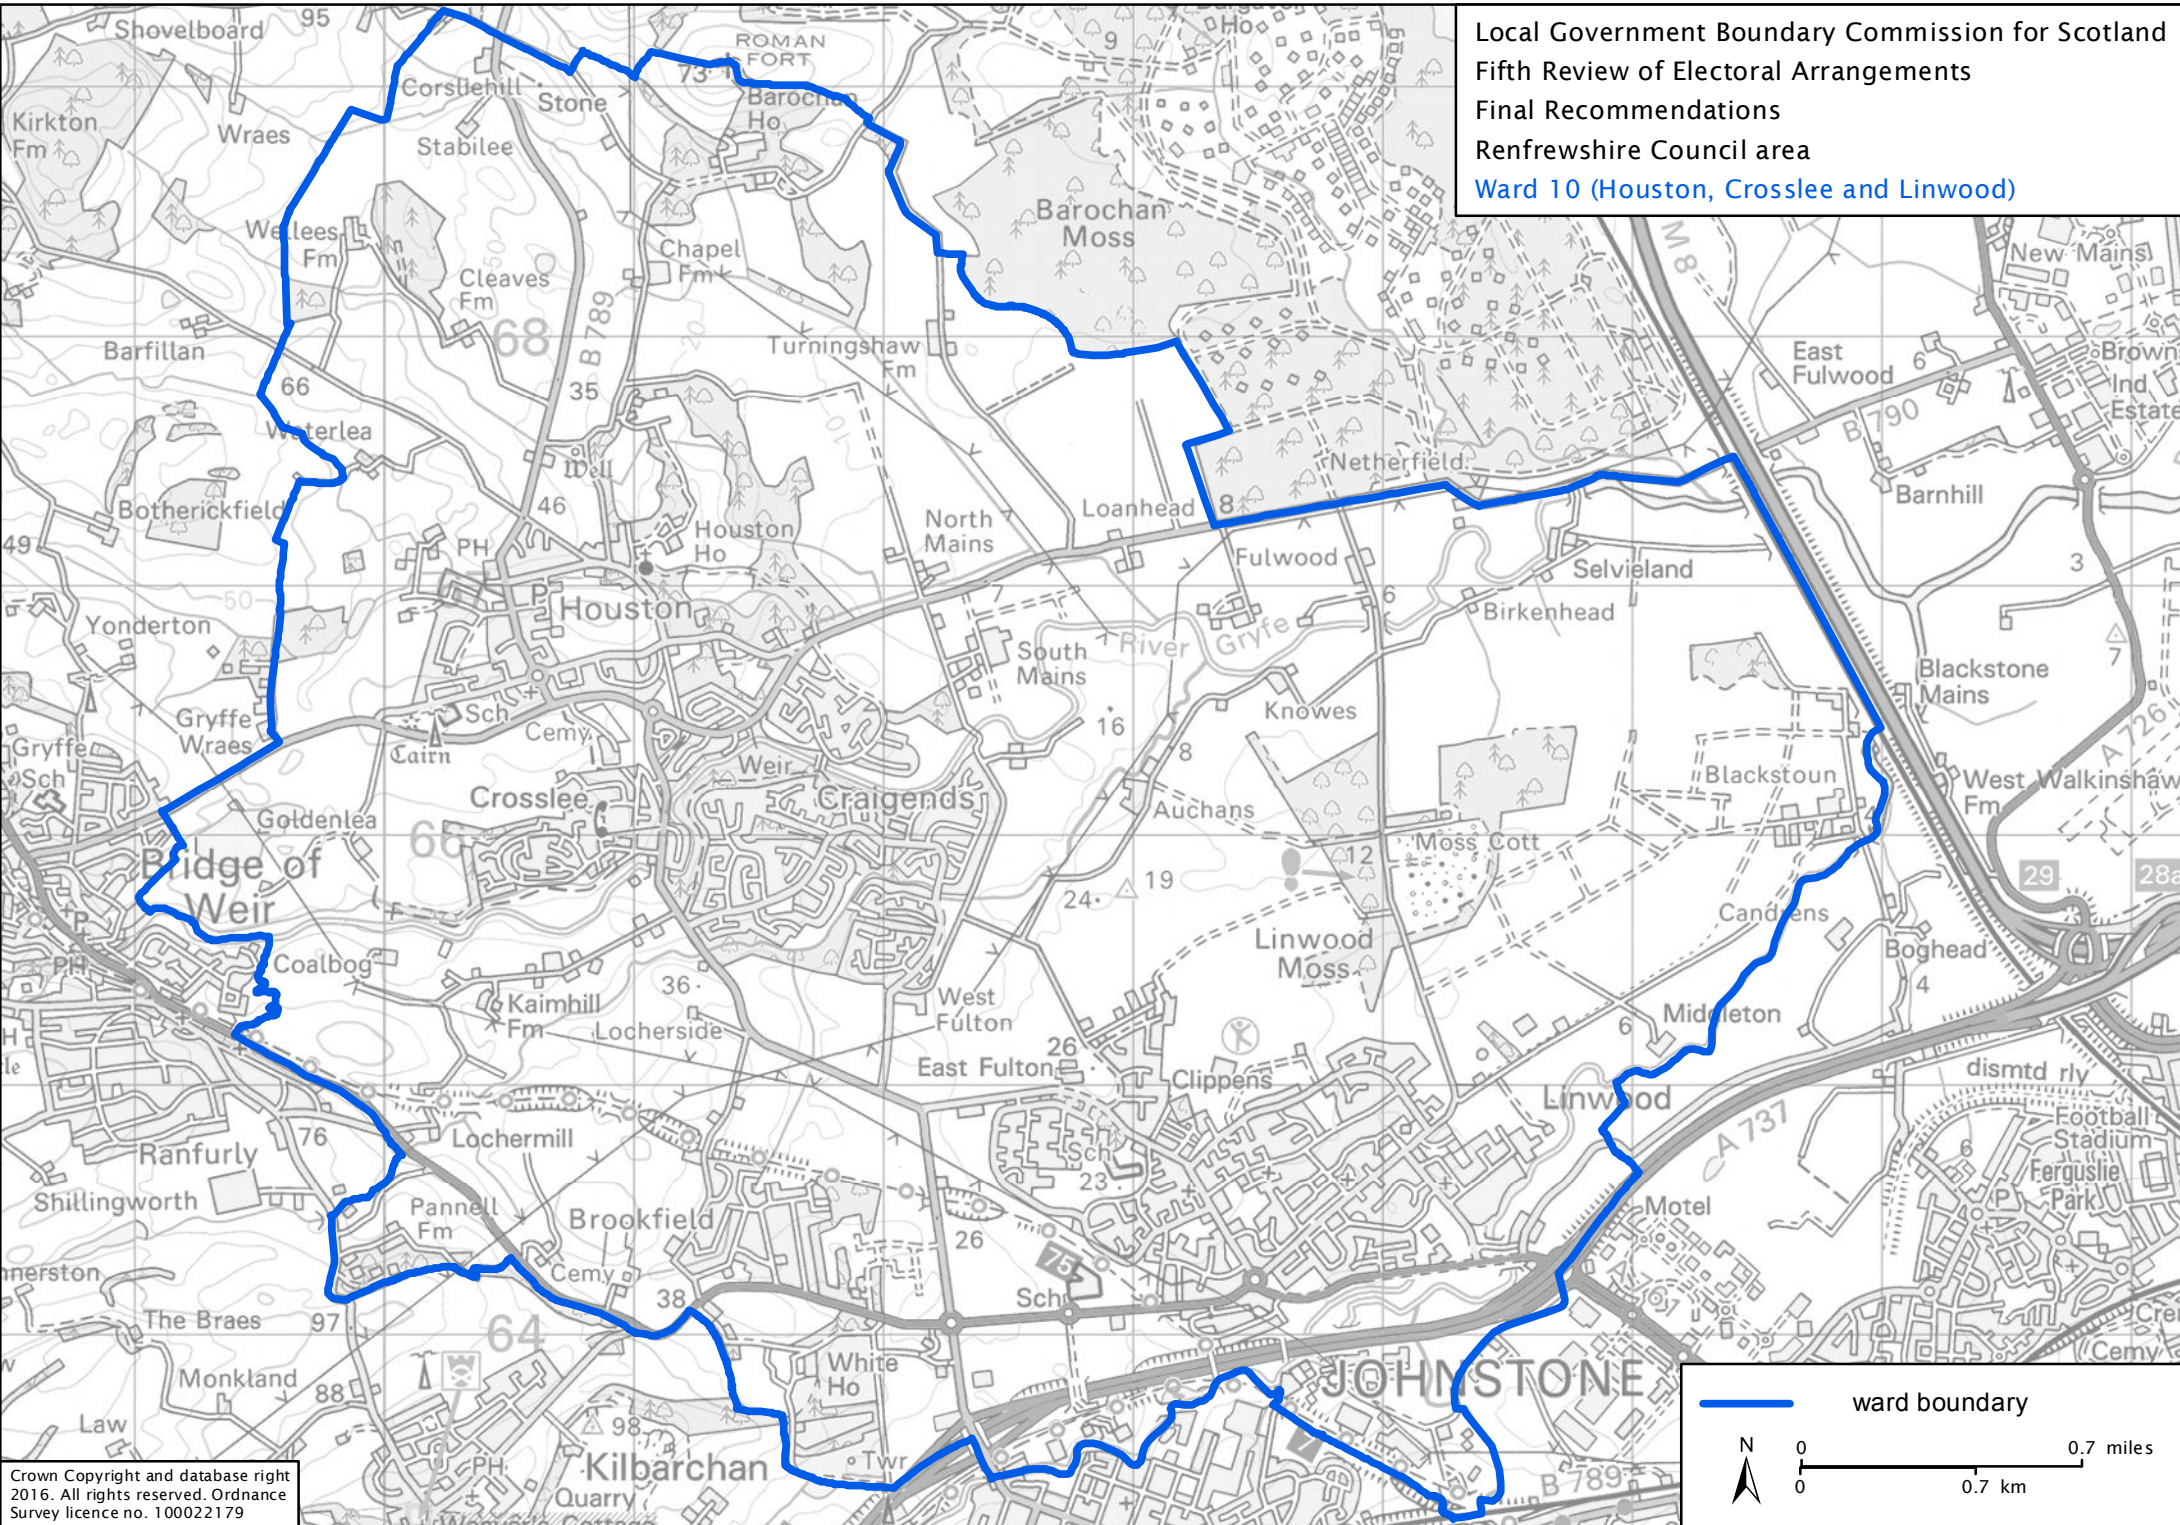

Local Government Boundary Commission for Scotland  
Fifth Review of Electoral Arrangements  
Final Recommendations  
Renfrewshire Council area  
Ward 10 (Houston, Crosslee and Linwood)

Crown Copyright and database right 2016. All rights reserved. Ordnance Survey licence no. 100022179