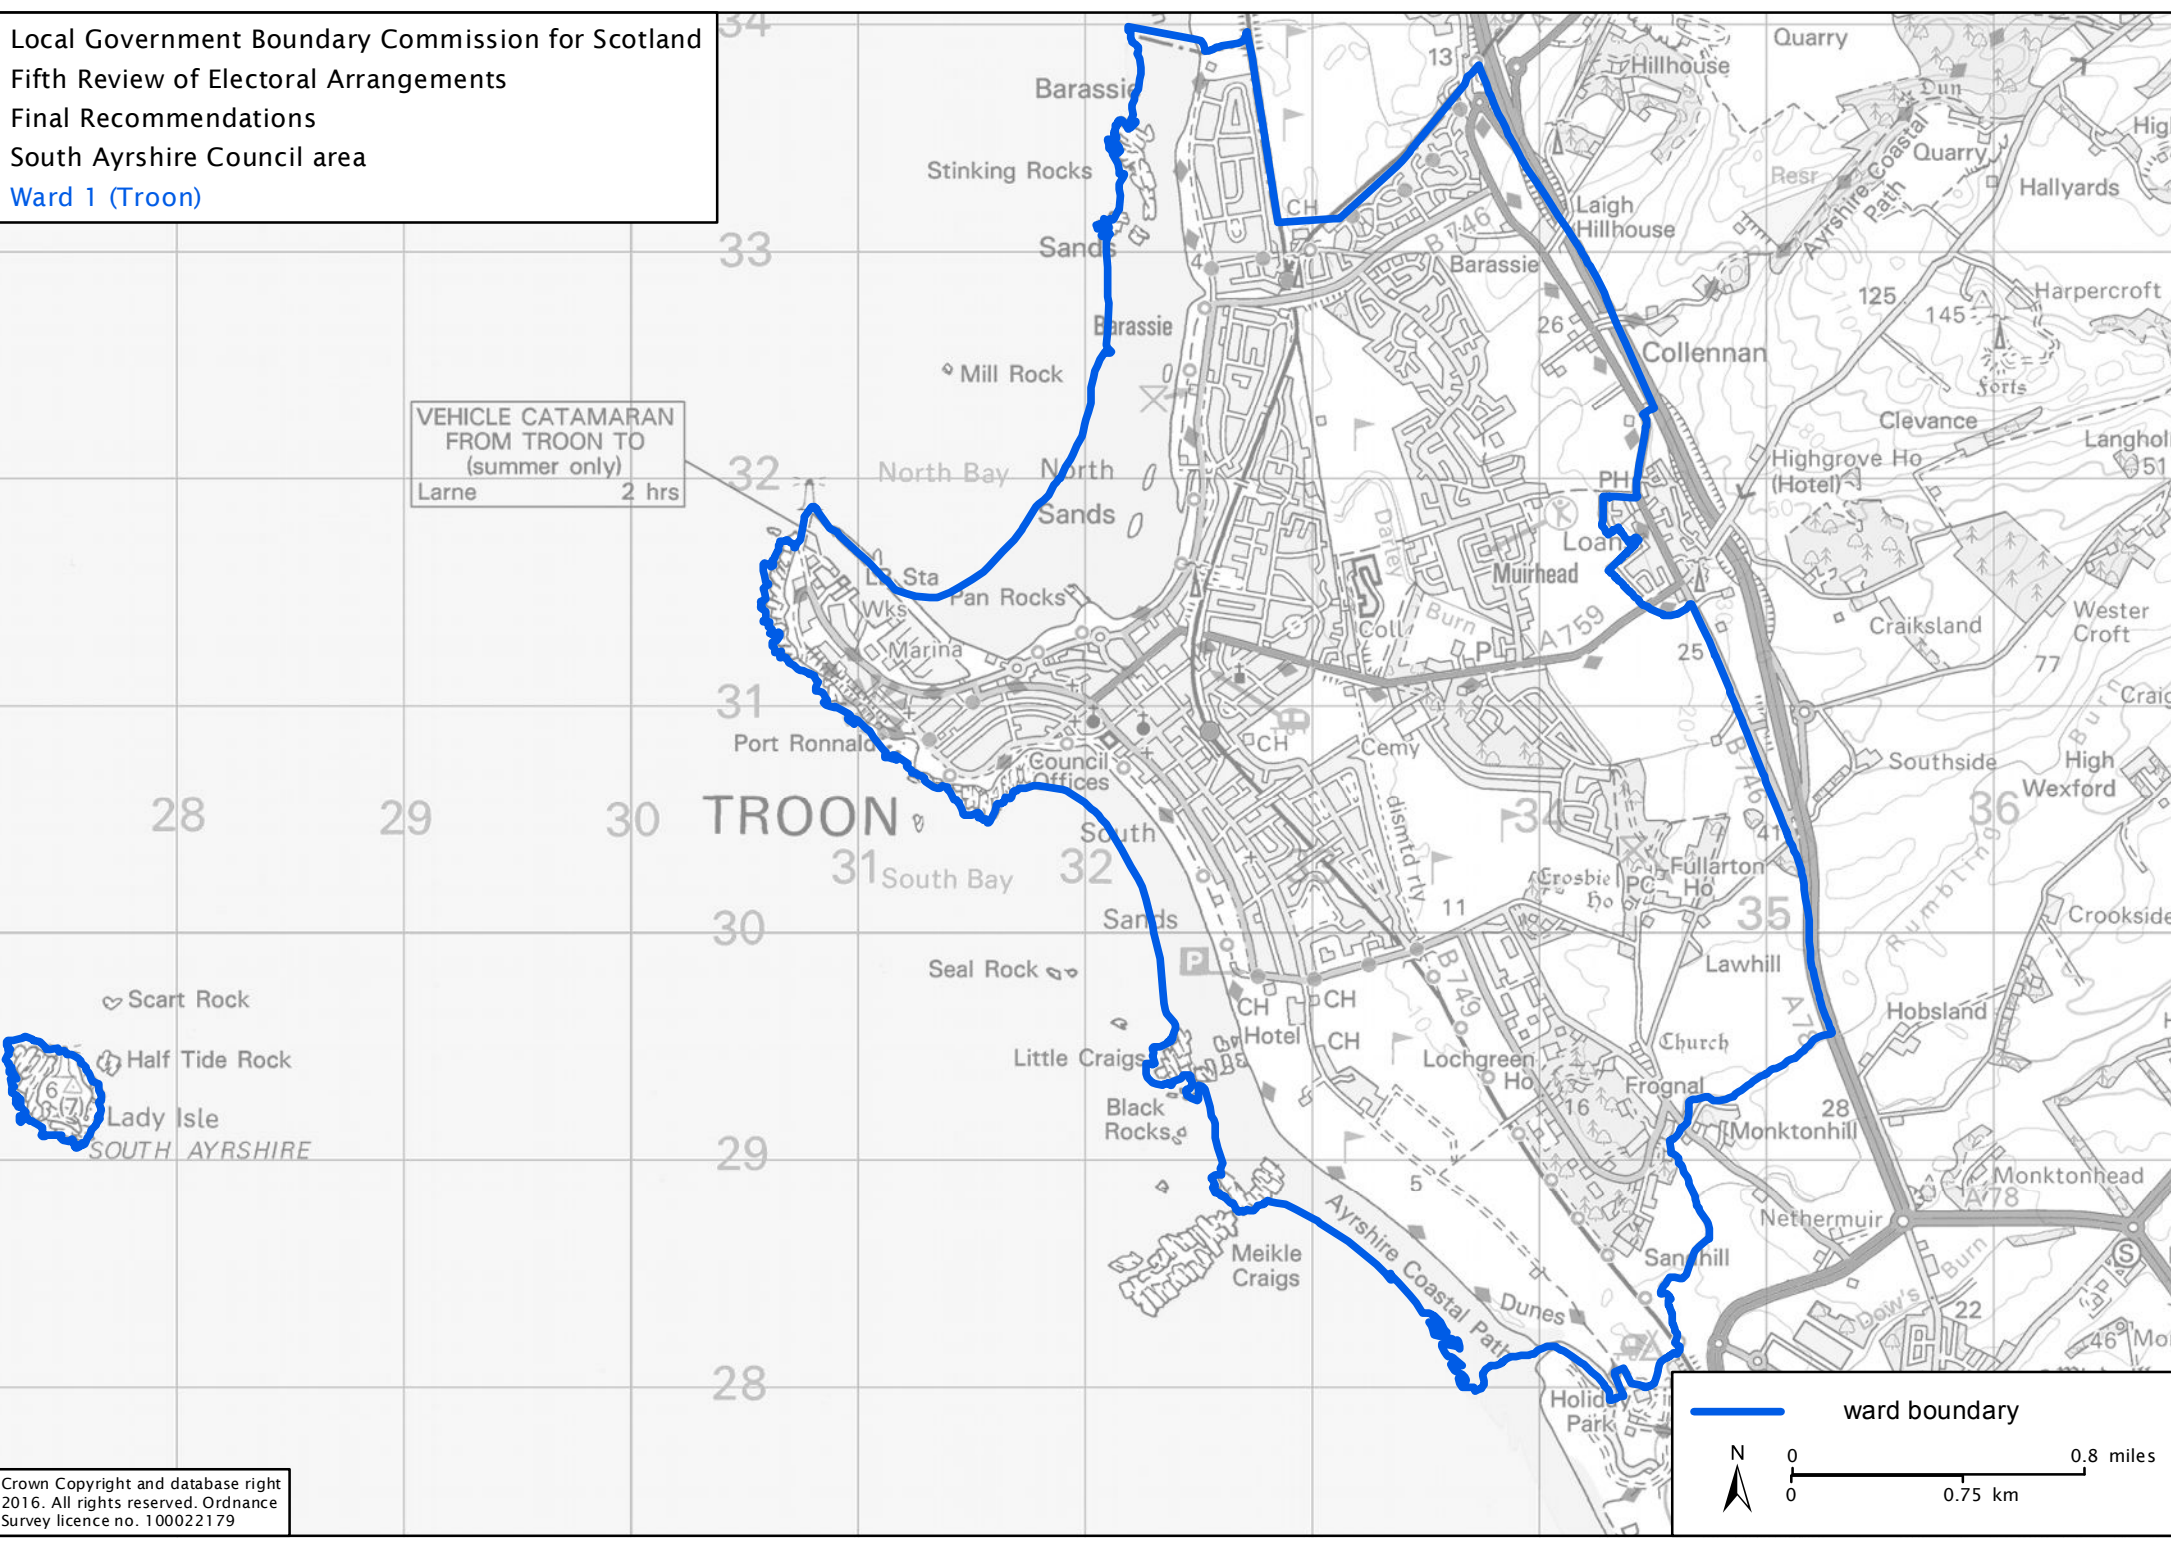

Local Government Boundary Commission for Scotland  
 Fifth Review of Electoral Arrangements  
 Final Recommendations  
 South Ayrshire Council area  
 Ward 1 (Troon)

VEHICLE CATAMARAN  
 FROM TROON TO  
 (summer only)  
 Larne 2 hrs

- ♥ Scart Rock
- ♣ Half Tide Rock
- ♣ Lady Isle
- SOUTH AYRSHIRE