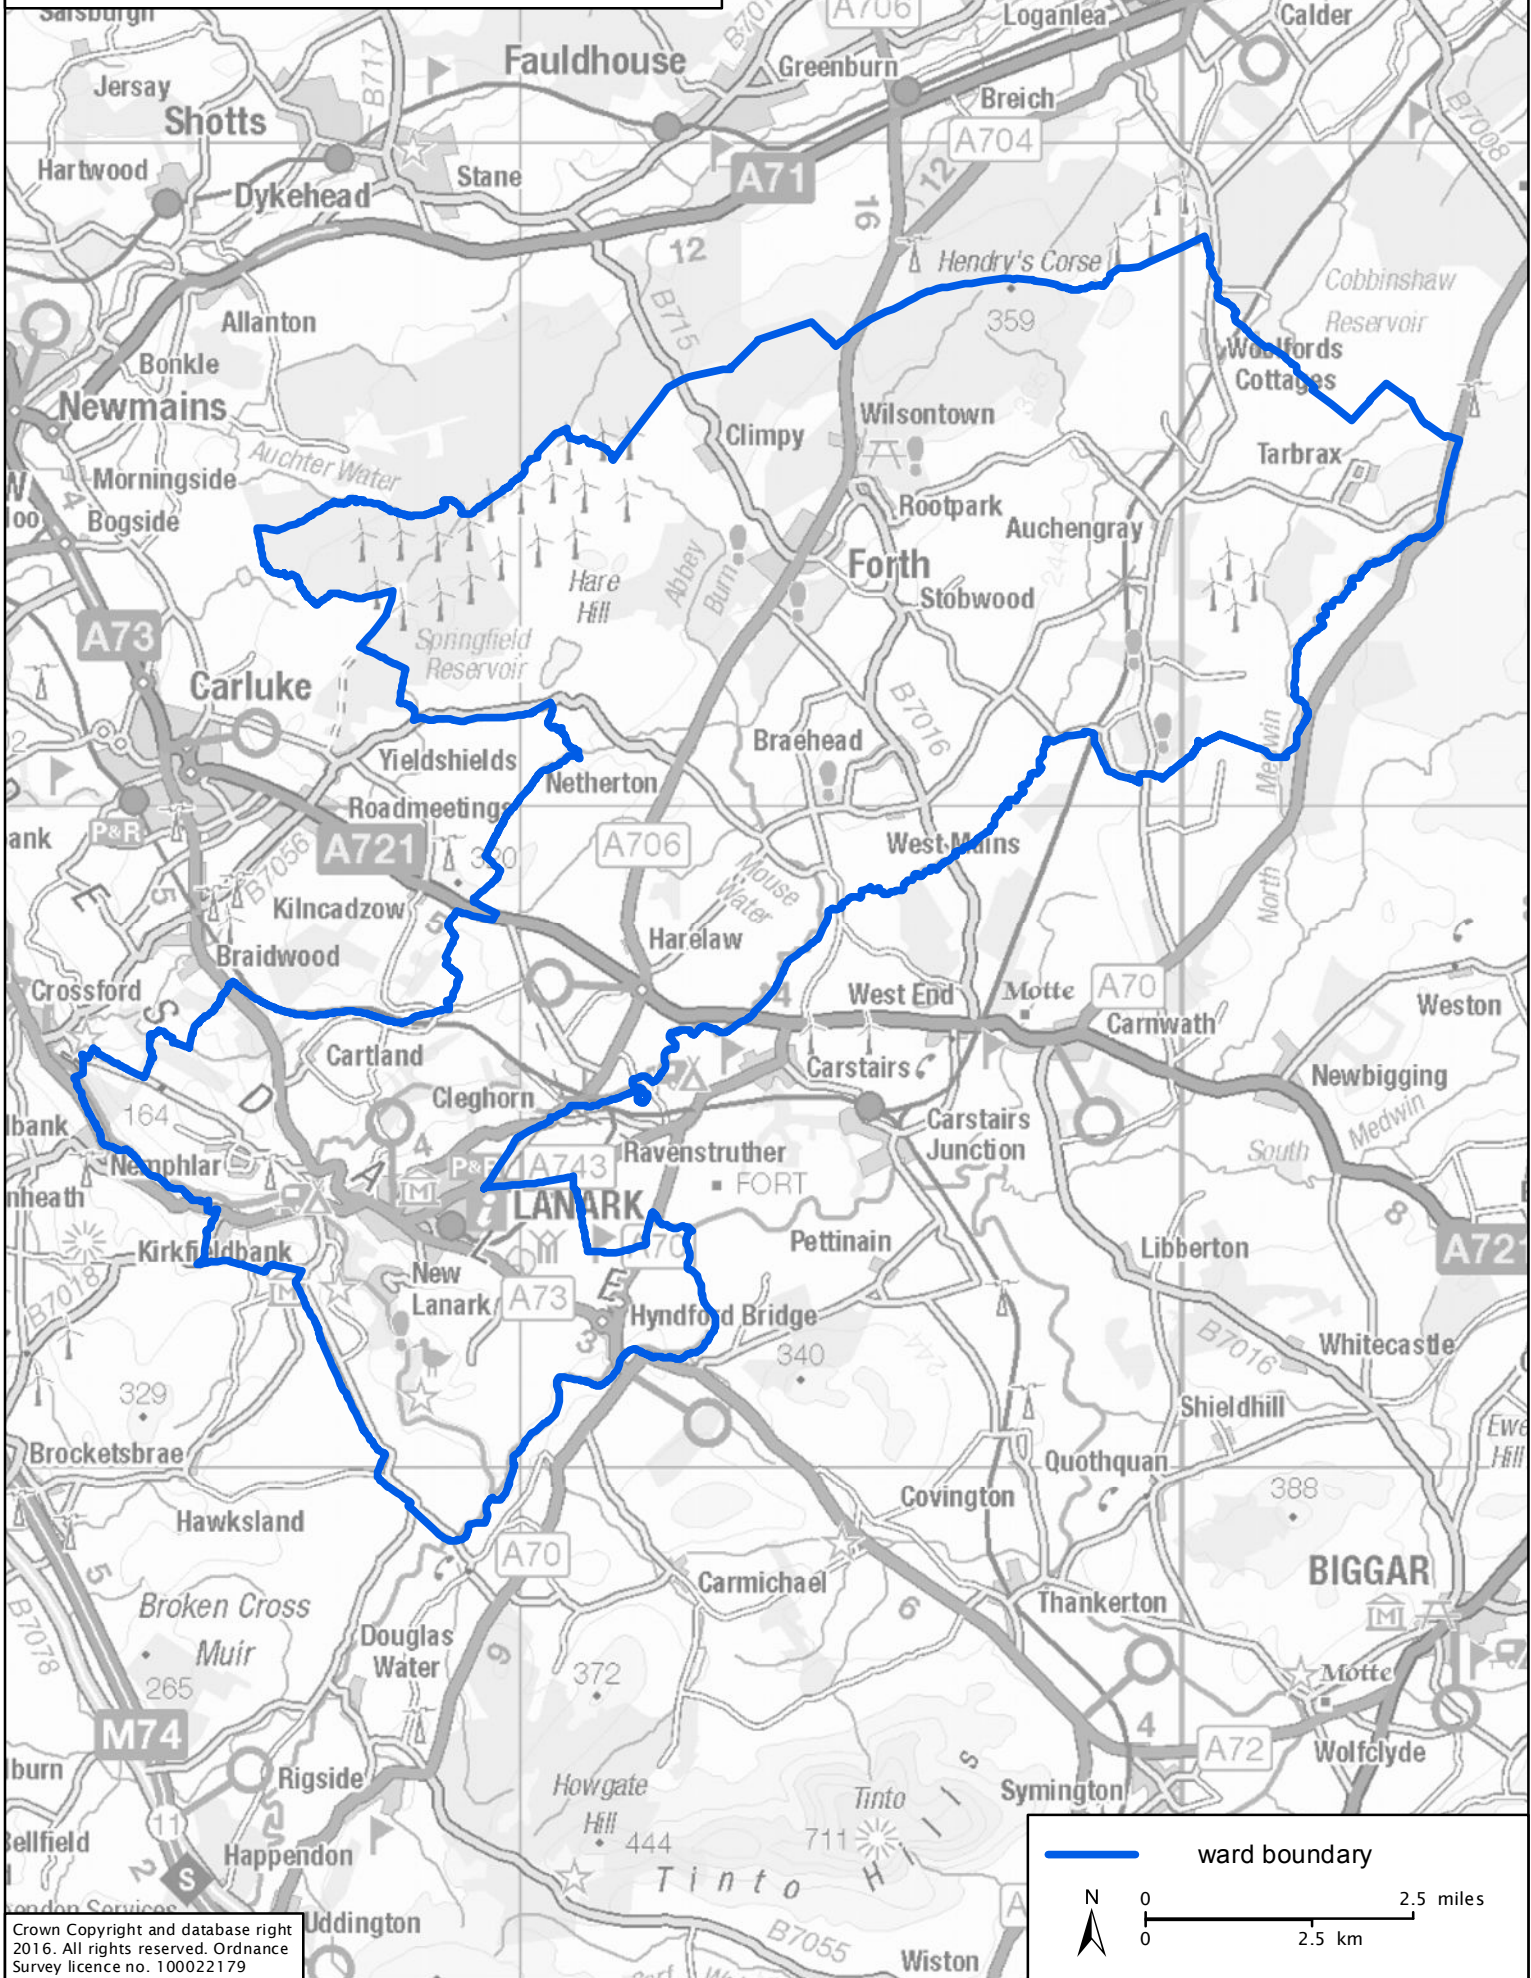

Local Government Boundary Commission for Scotland
Fifth Review of Electoral Arrangements
Final Recommendations
South Lanarkshire Council area
Ward 2 (Clydesdale North)

Crown Copyright and database right 2016. All rights reserved. Ordnance Survey licence no. 100022179