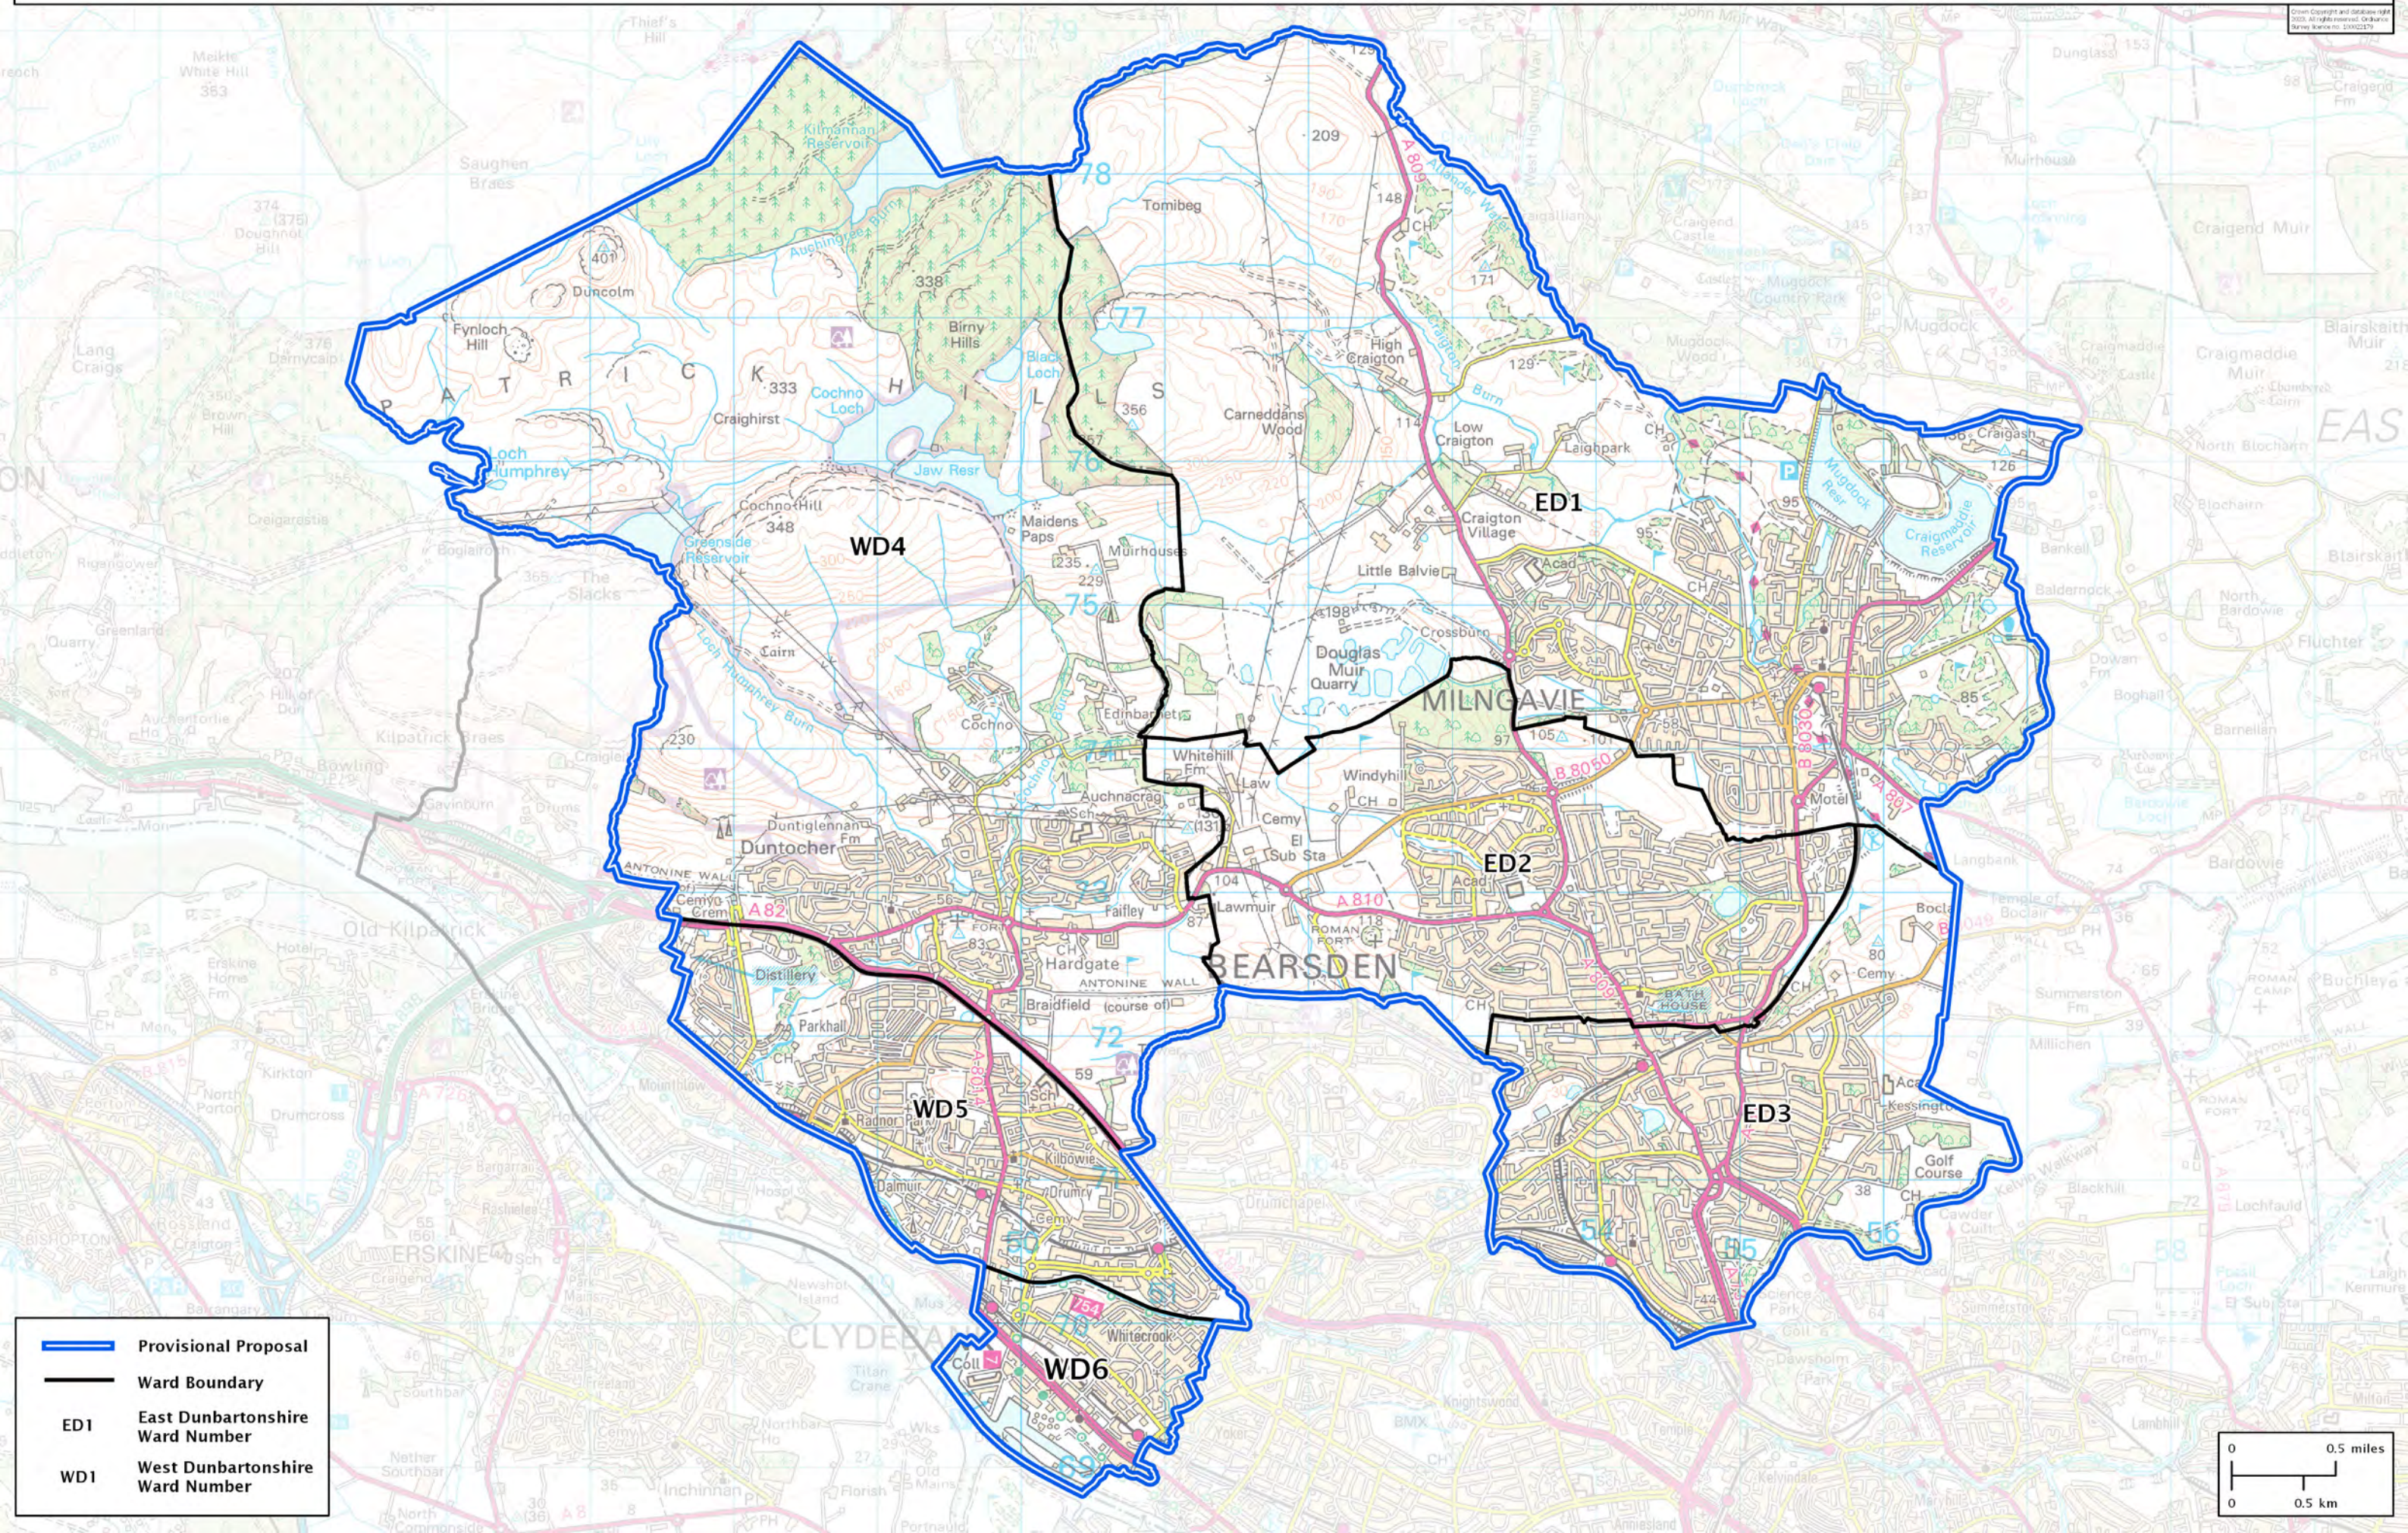

# Second Review of Scottish Parliament Boundaries - Provisional Proposals

## Bearsden, Milngavie and Clydebank Burgh Constituency - Electorate 58,415

- ▬ Provisional Proposal
- Ward Boundary
- ED1** East Dunbartonshire Ward Number
- WD1** West Dunbartonshire Ward Number