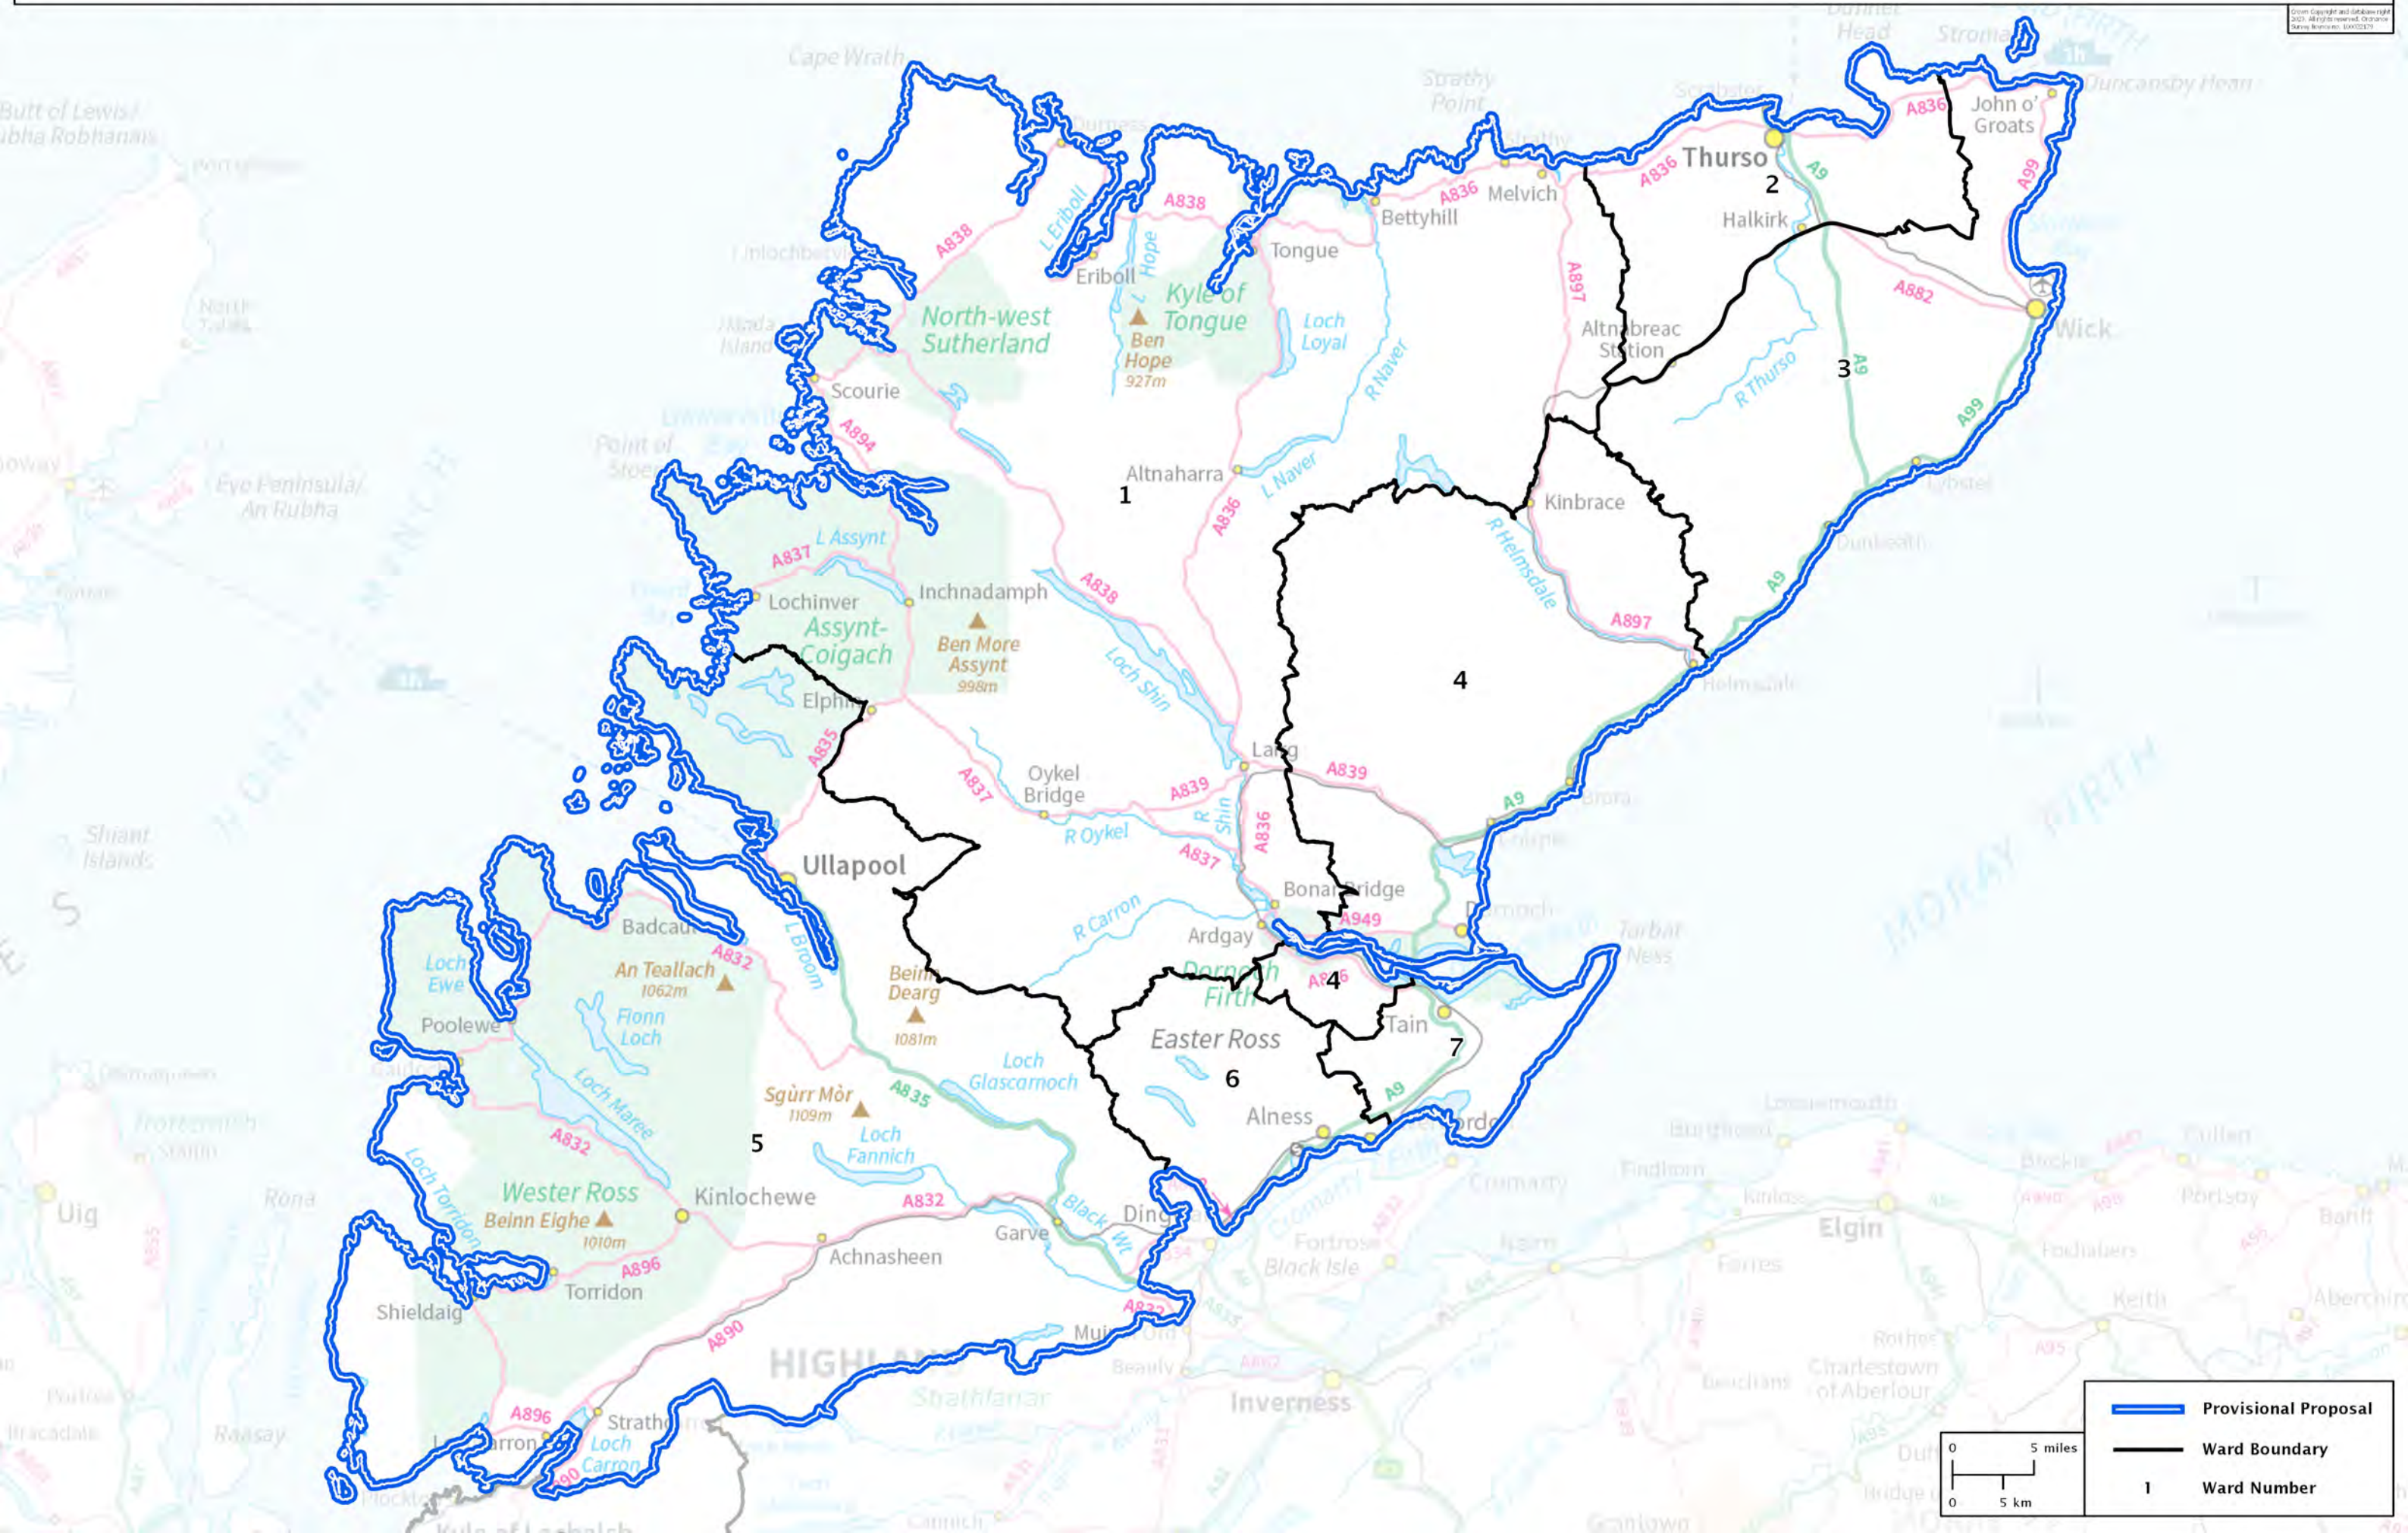

Second Review of Scottish Parliament Boundaries - Provisional Proposals

Caithness, Sutherland and Ross County Constituency - Electorate 56,532

	Provisional Proposal
	Ward Boundary
	Ward Number