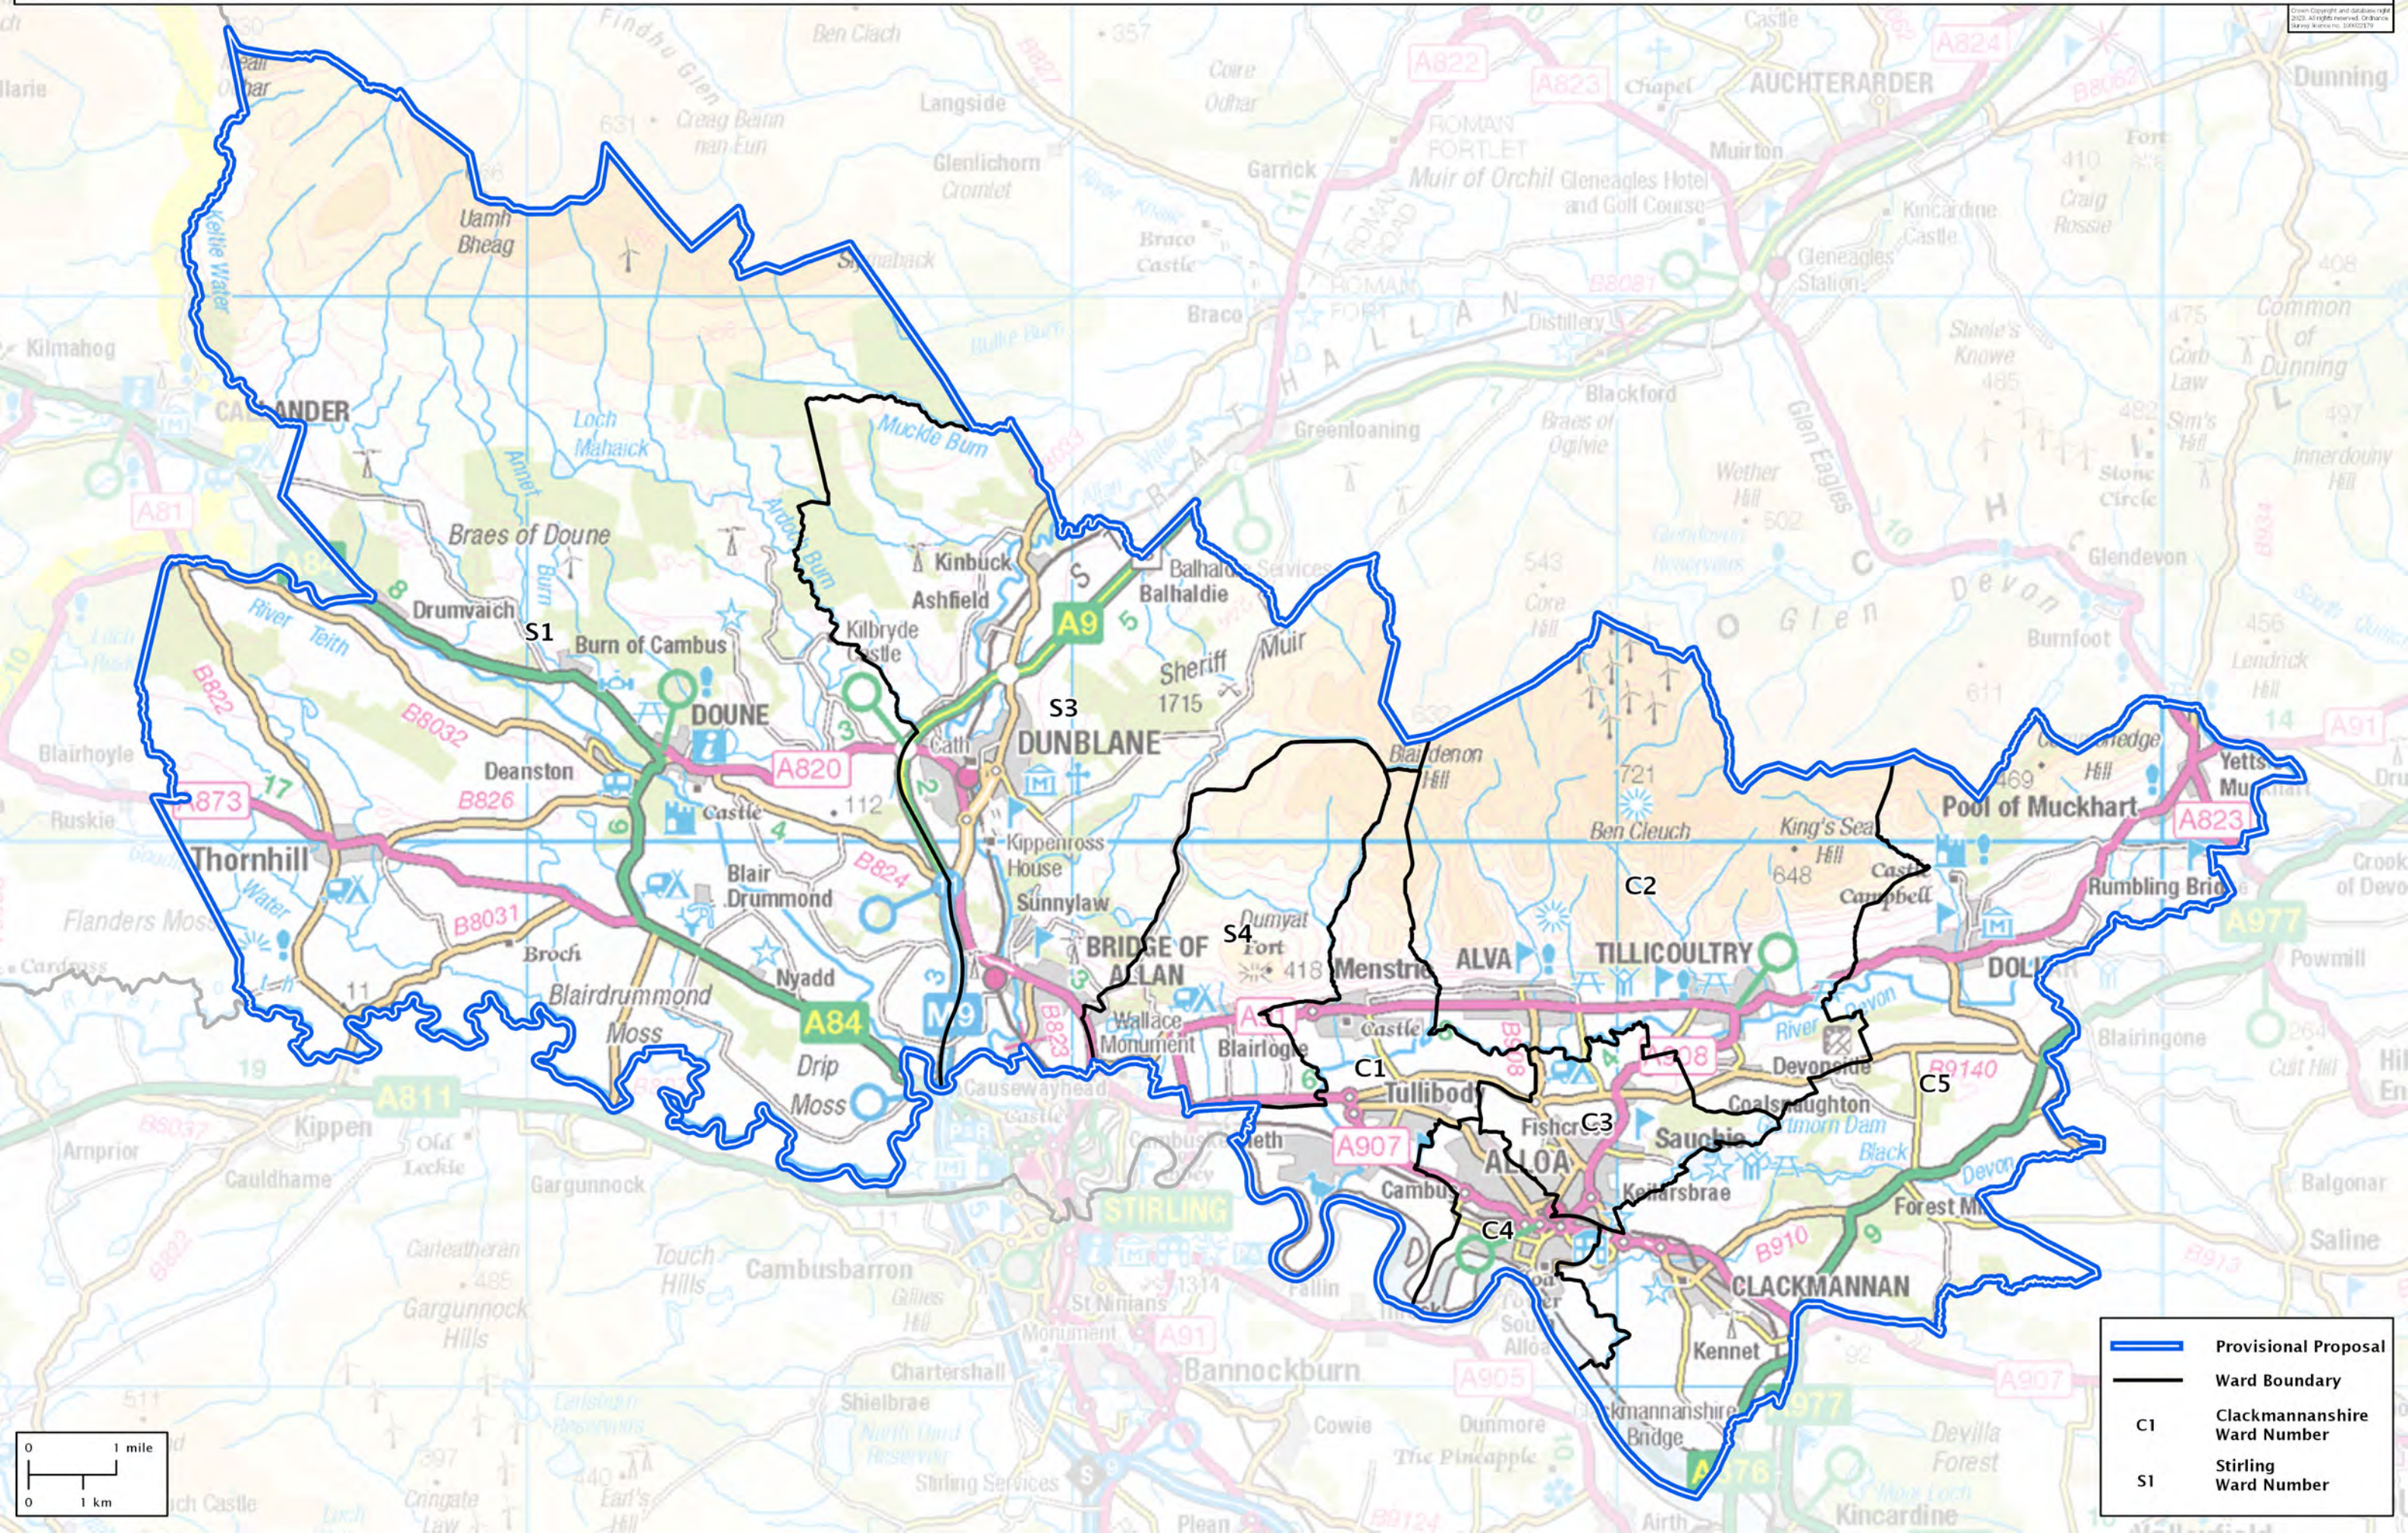

Second Review of Scottish Parliament Boundaries - Provisional Proposals

Clackmannanshire and Dunblane County Constituency - Electorate 55,421

	Provisional Proposal
	Ward Boundary
C1	Clackmannanshire Ward Number
S1	Stirling Ward Number