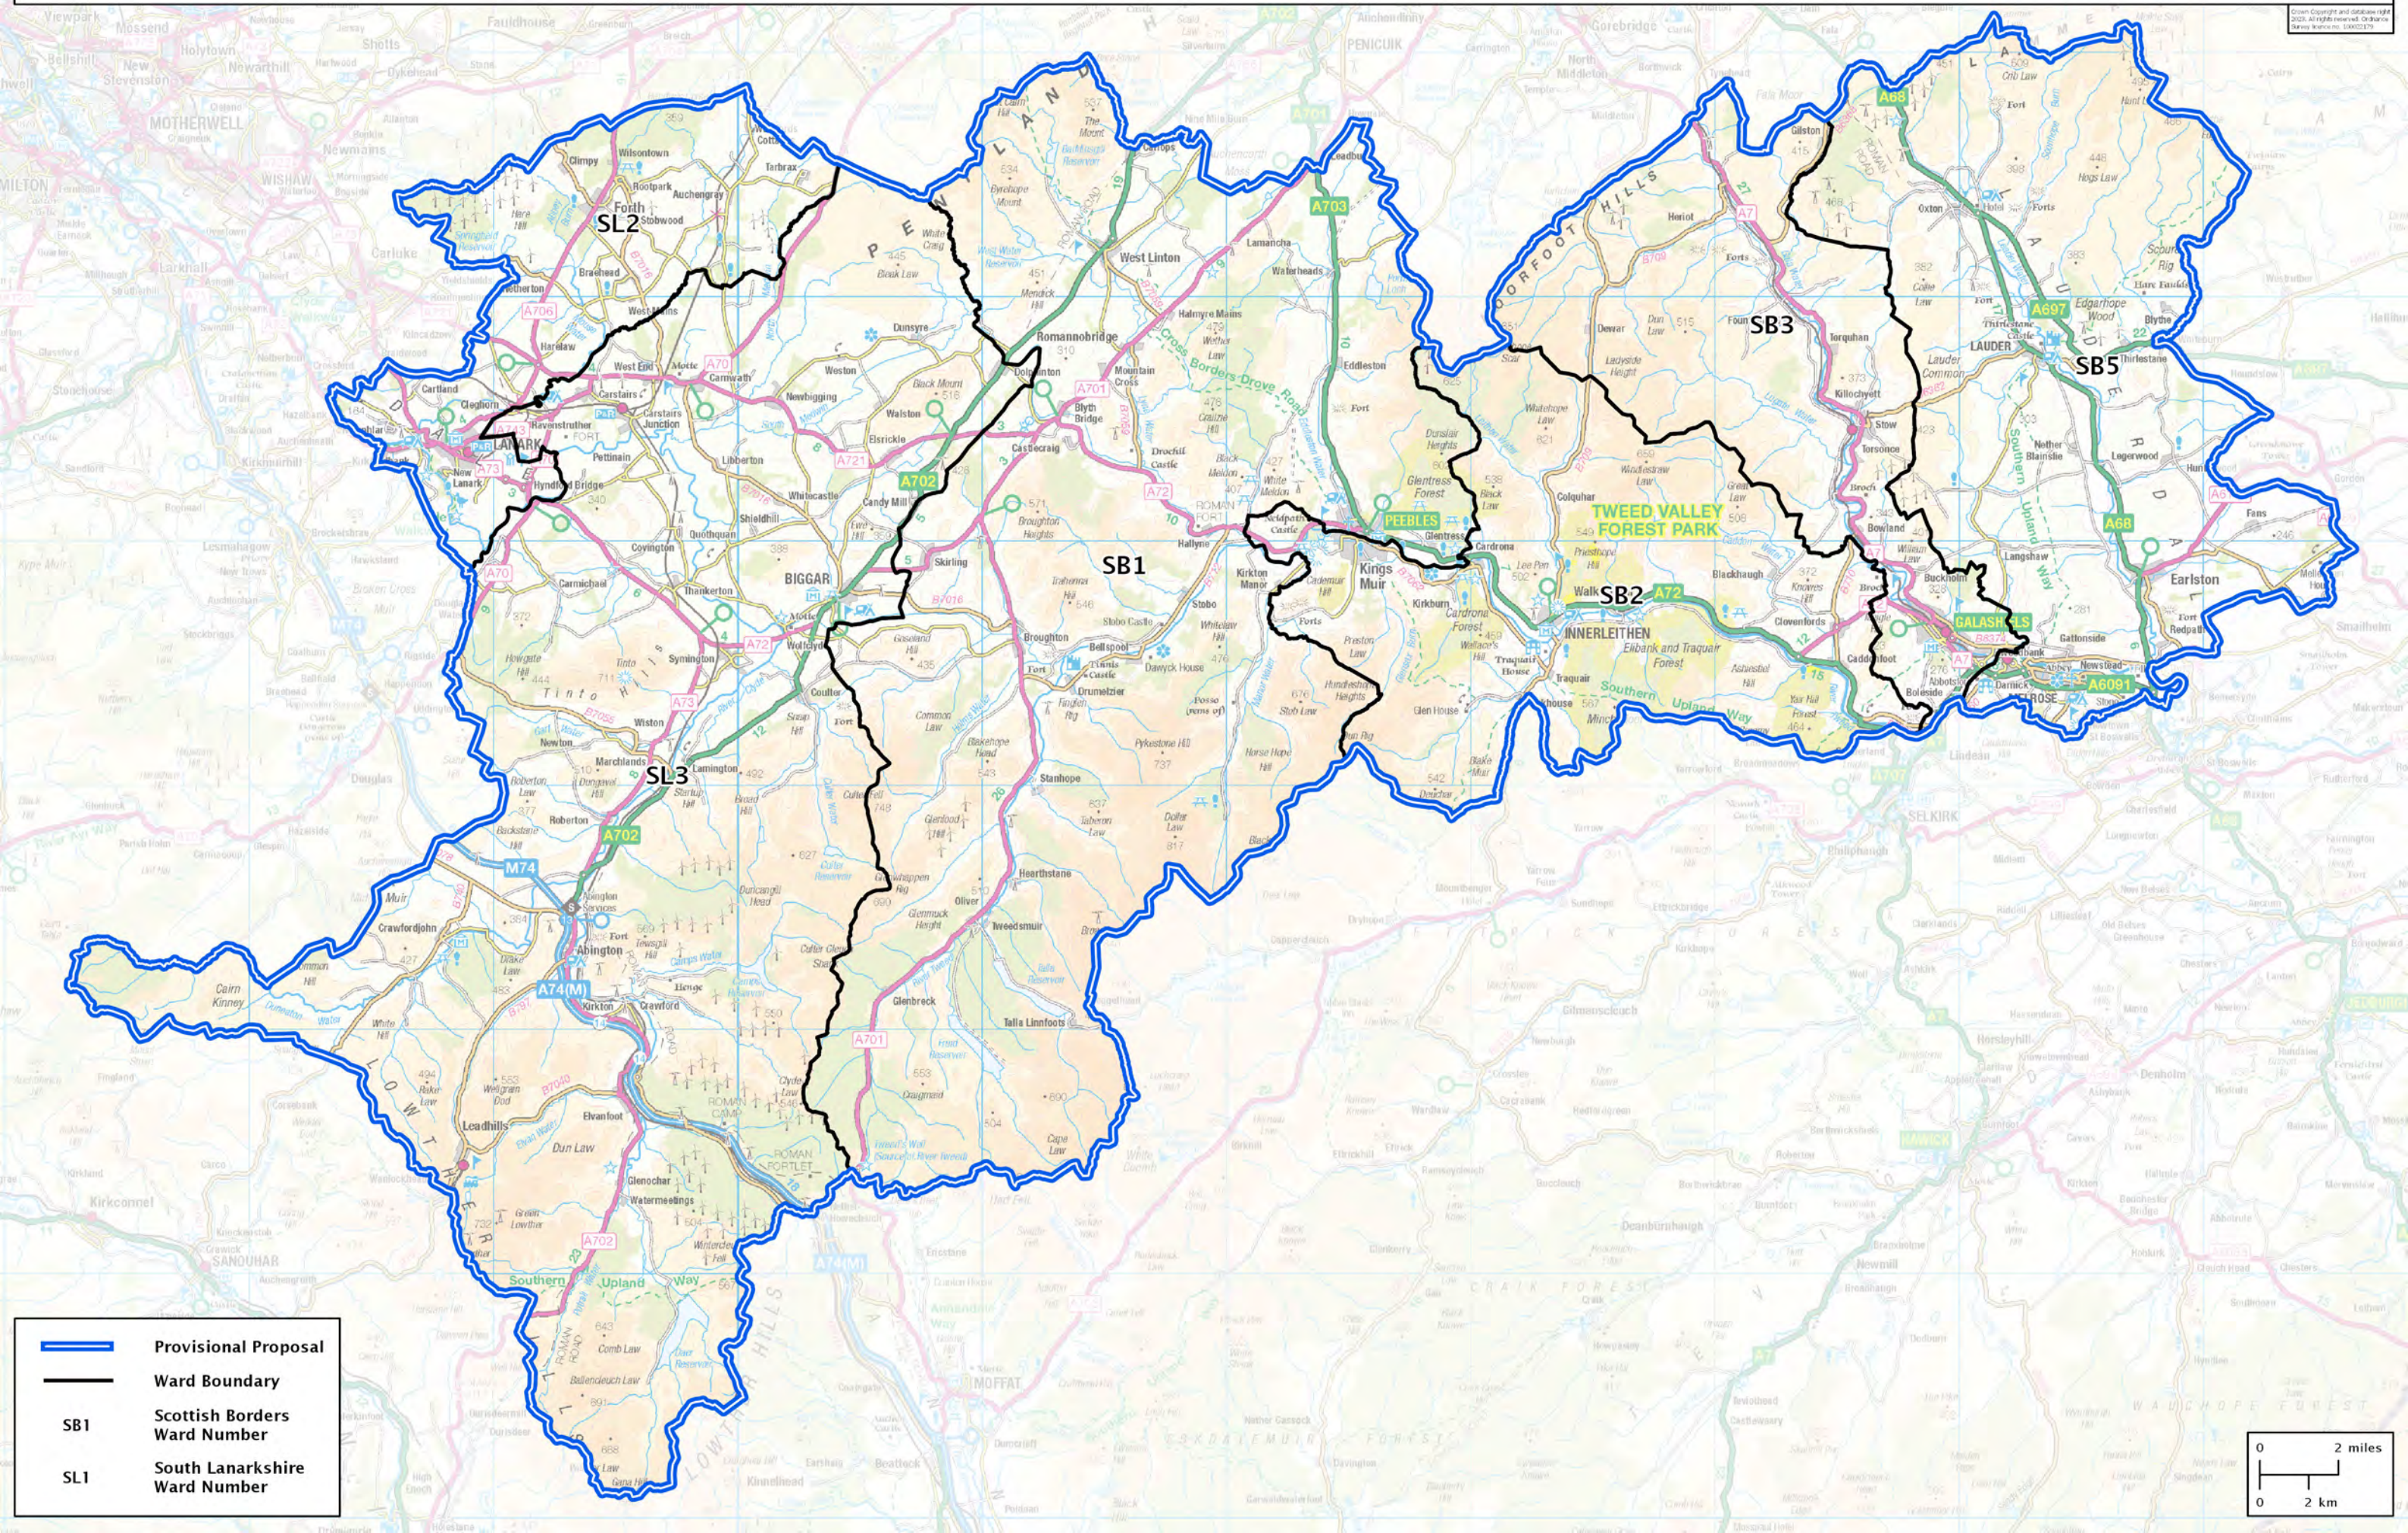

Second Review of Scottish Parliament Boundaries - Provisional Proposals

Clyde Valley and Tweeddale County Constituency - Electorate 60,443

- Provisional Proposal
- Ward Boundary
- SB1 Scottish Borders Ward Number
- SL1 South Lanarkshire Ward Number