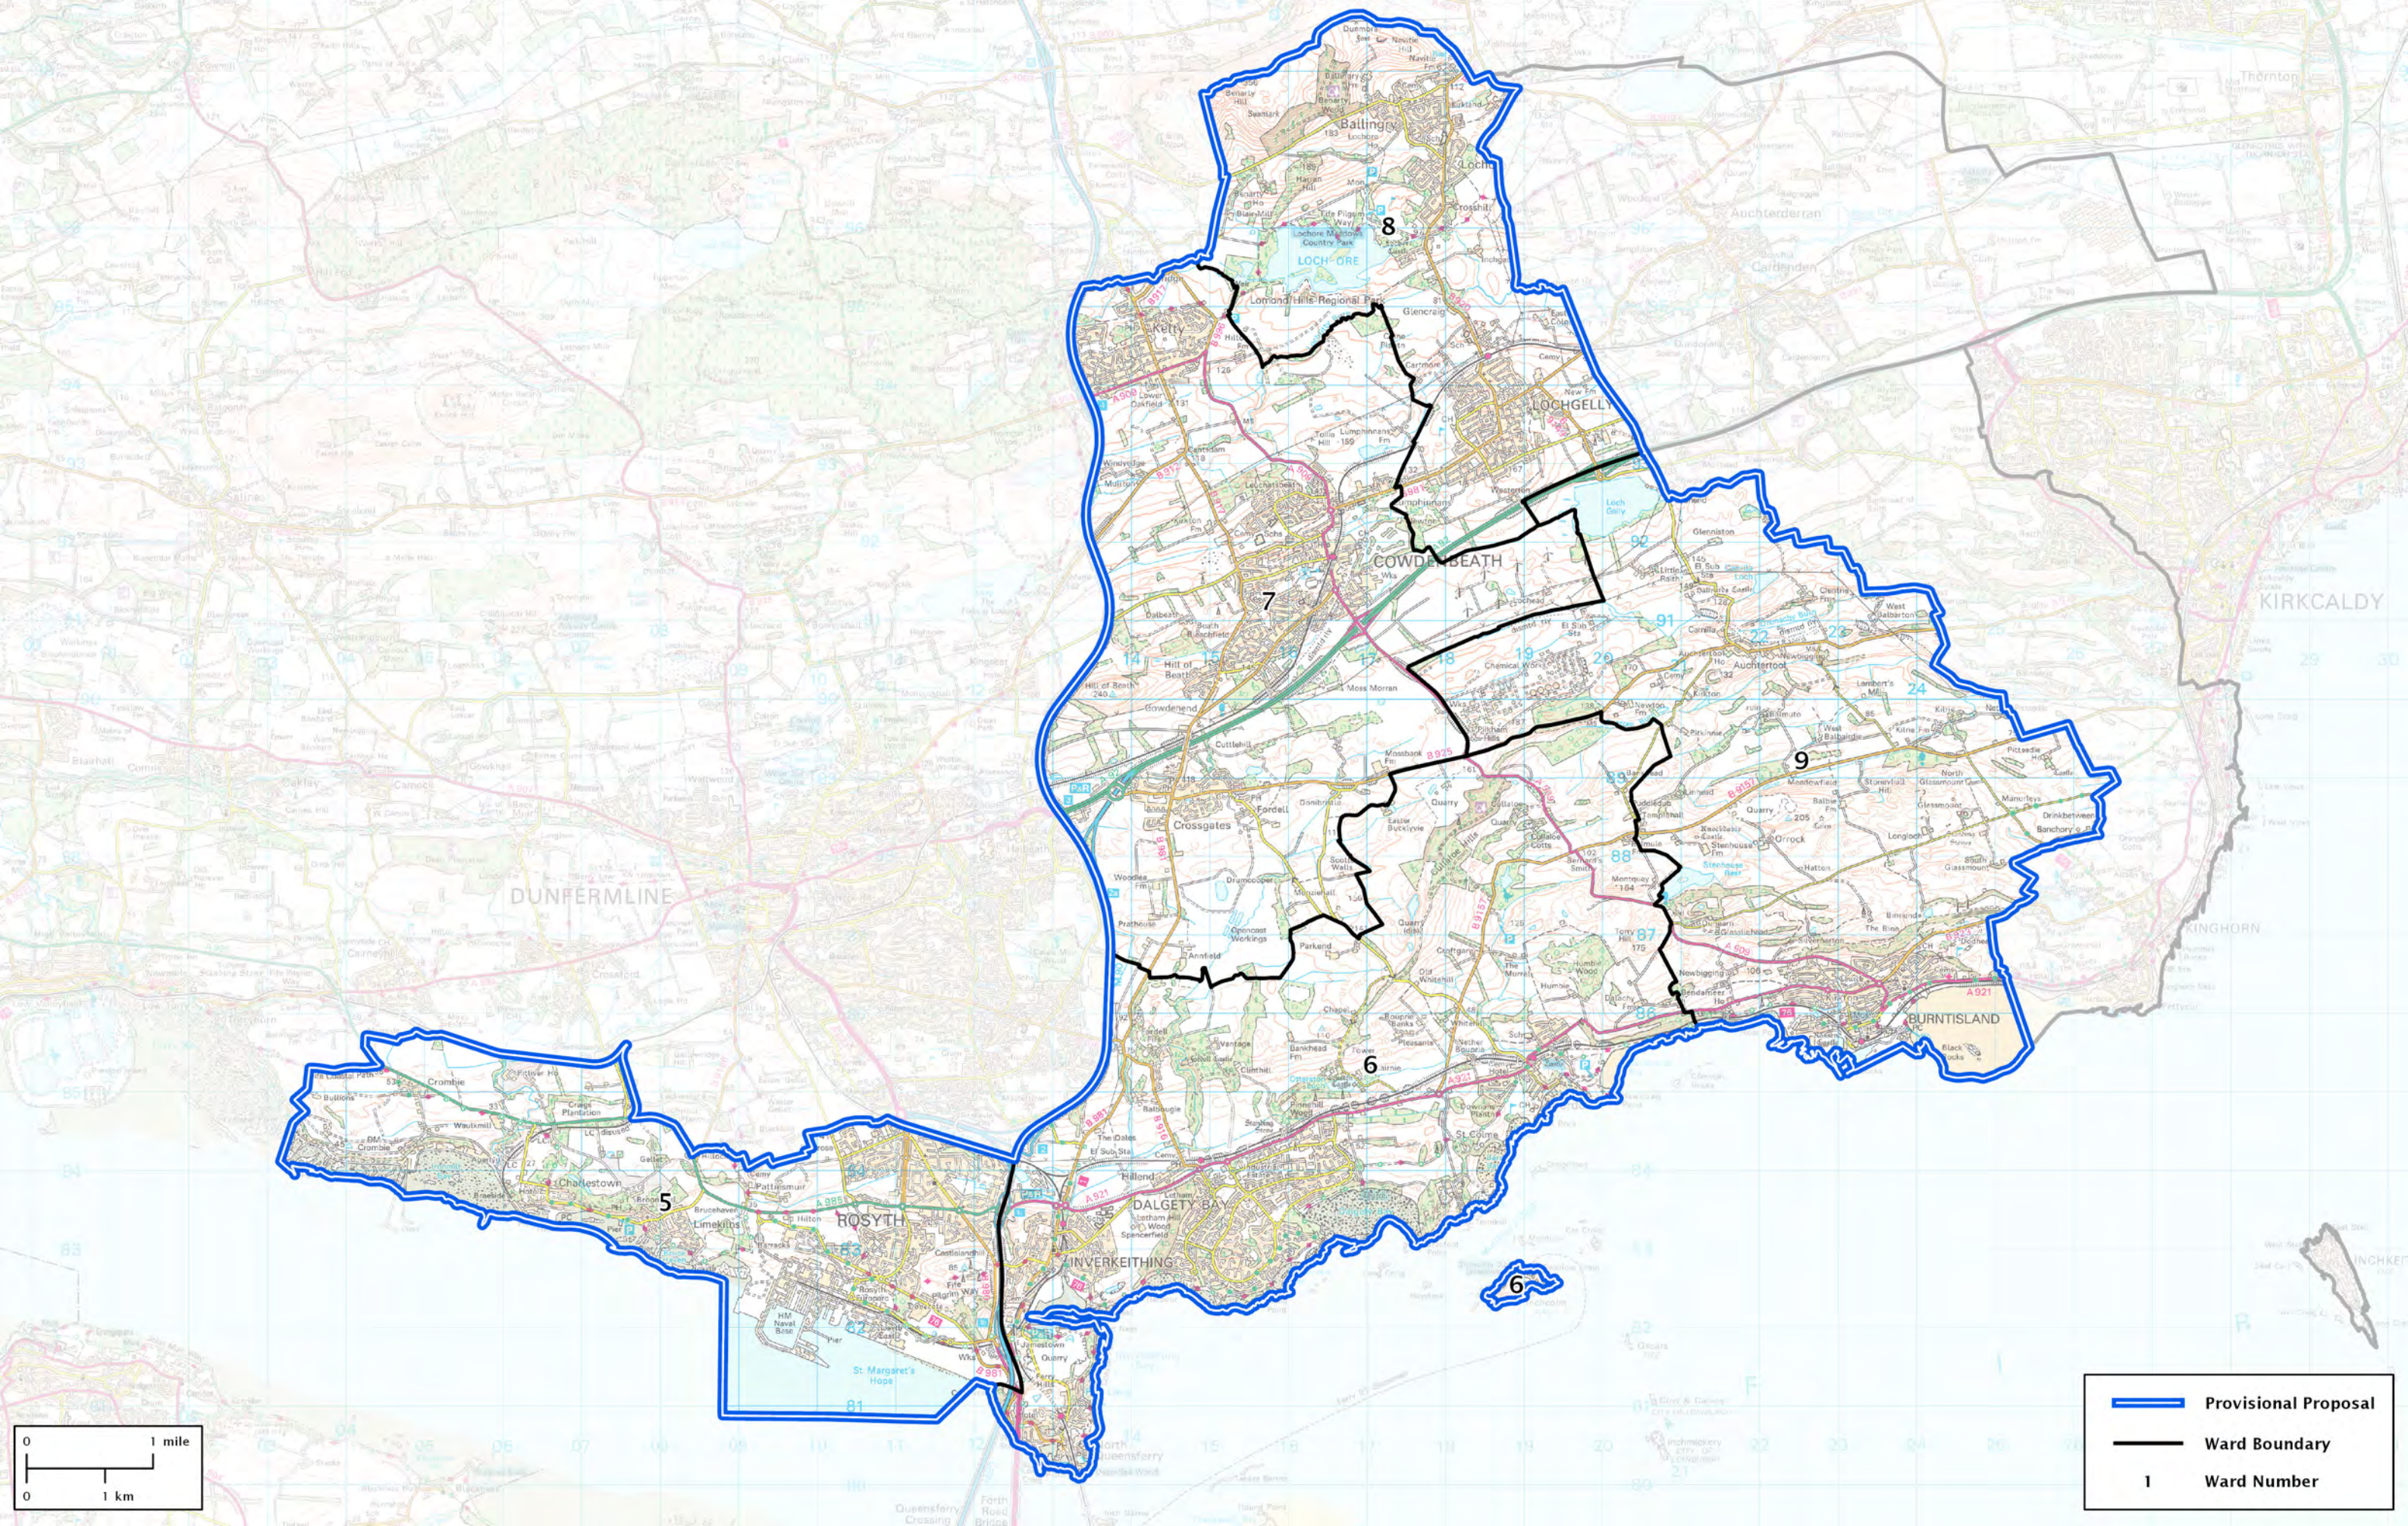

# Second Review of Scottish Parliament Boundaries - Provisional Proposals

## Cowdenbeath County Constituency - Electorate 59,195

-  Provisional Proposal
-  Ward Boundary
-  Ward Number

0 1 mile  
0 1 km