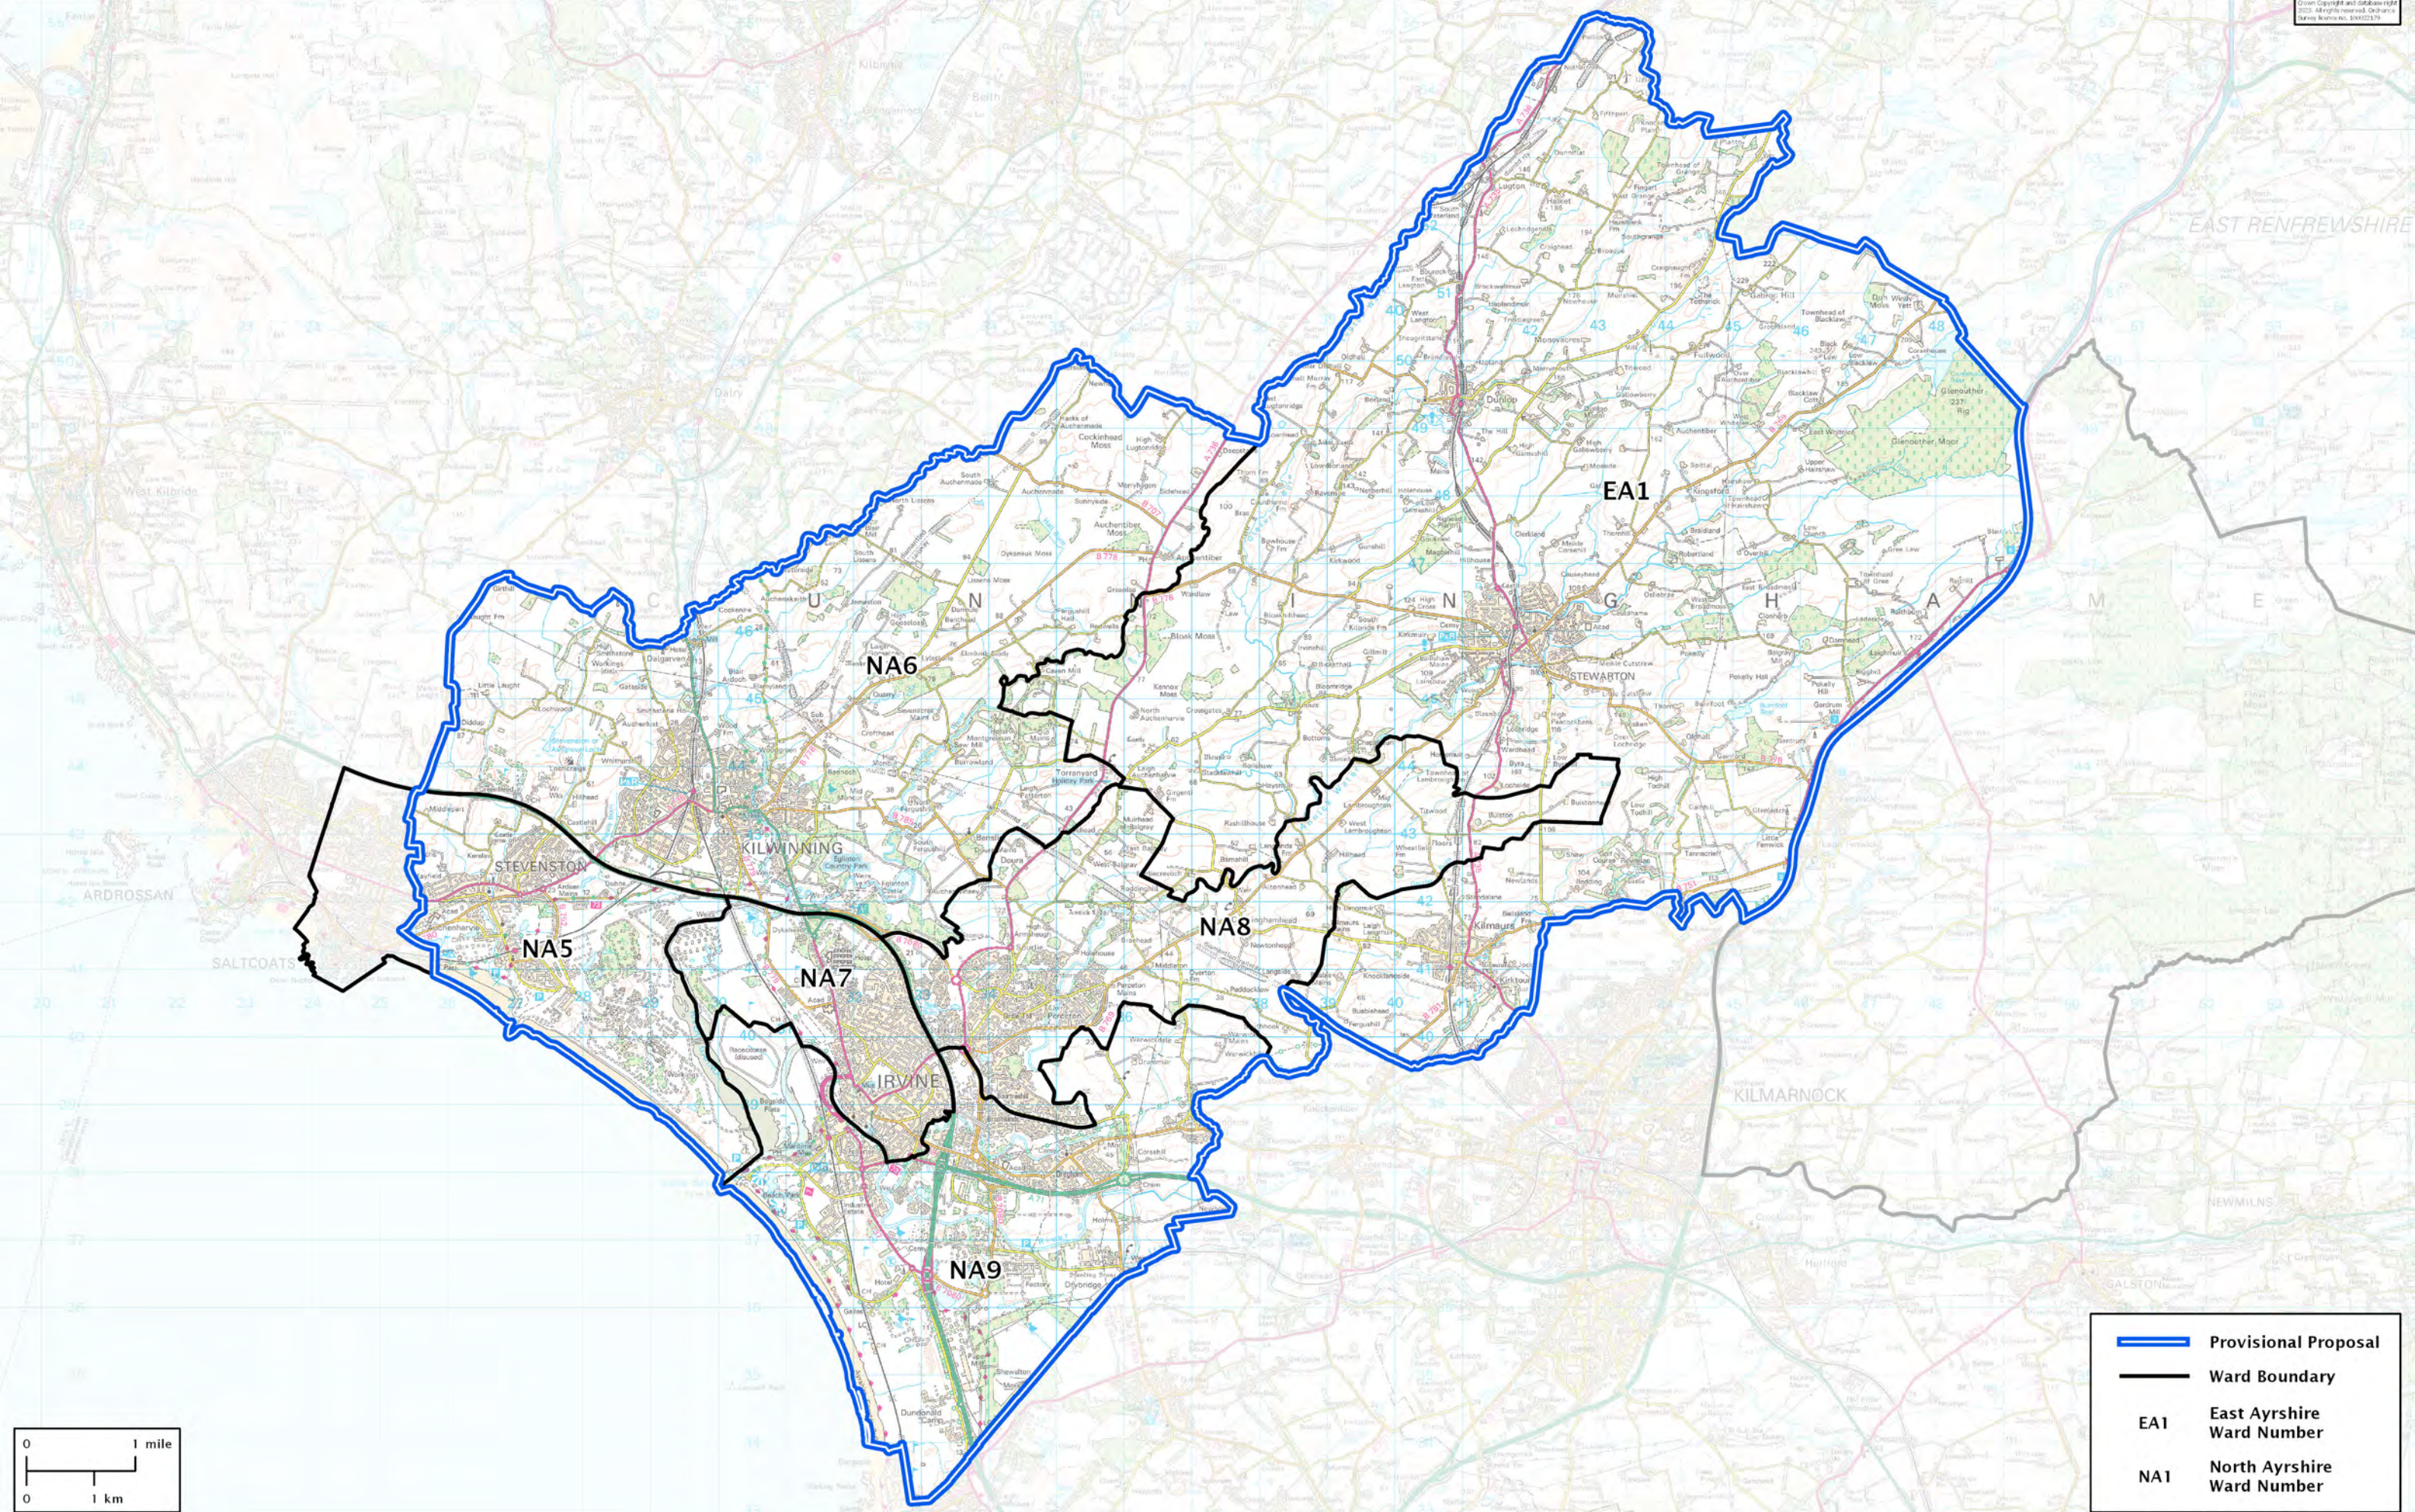

Second Review of Scottish Parliament Boundaries - Provisional Proposals

Cunninghame South County Constituency - Electorate 62,113

	Provisional Proposal
	Ward Boundary
EA1	East Ayrshire Ward Number
NA1	North Ayrshire Ward Number