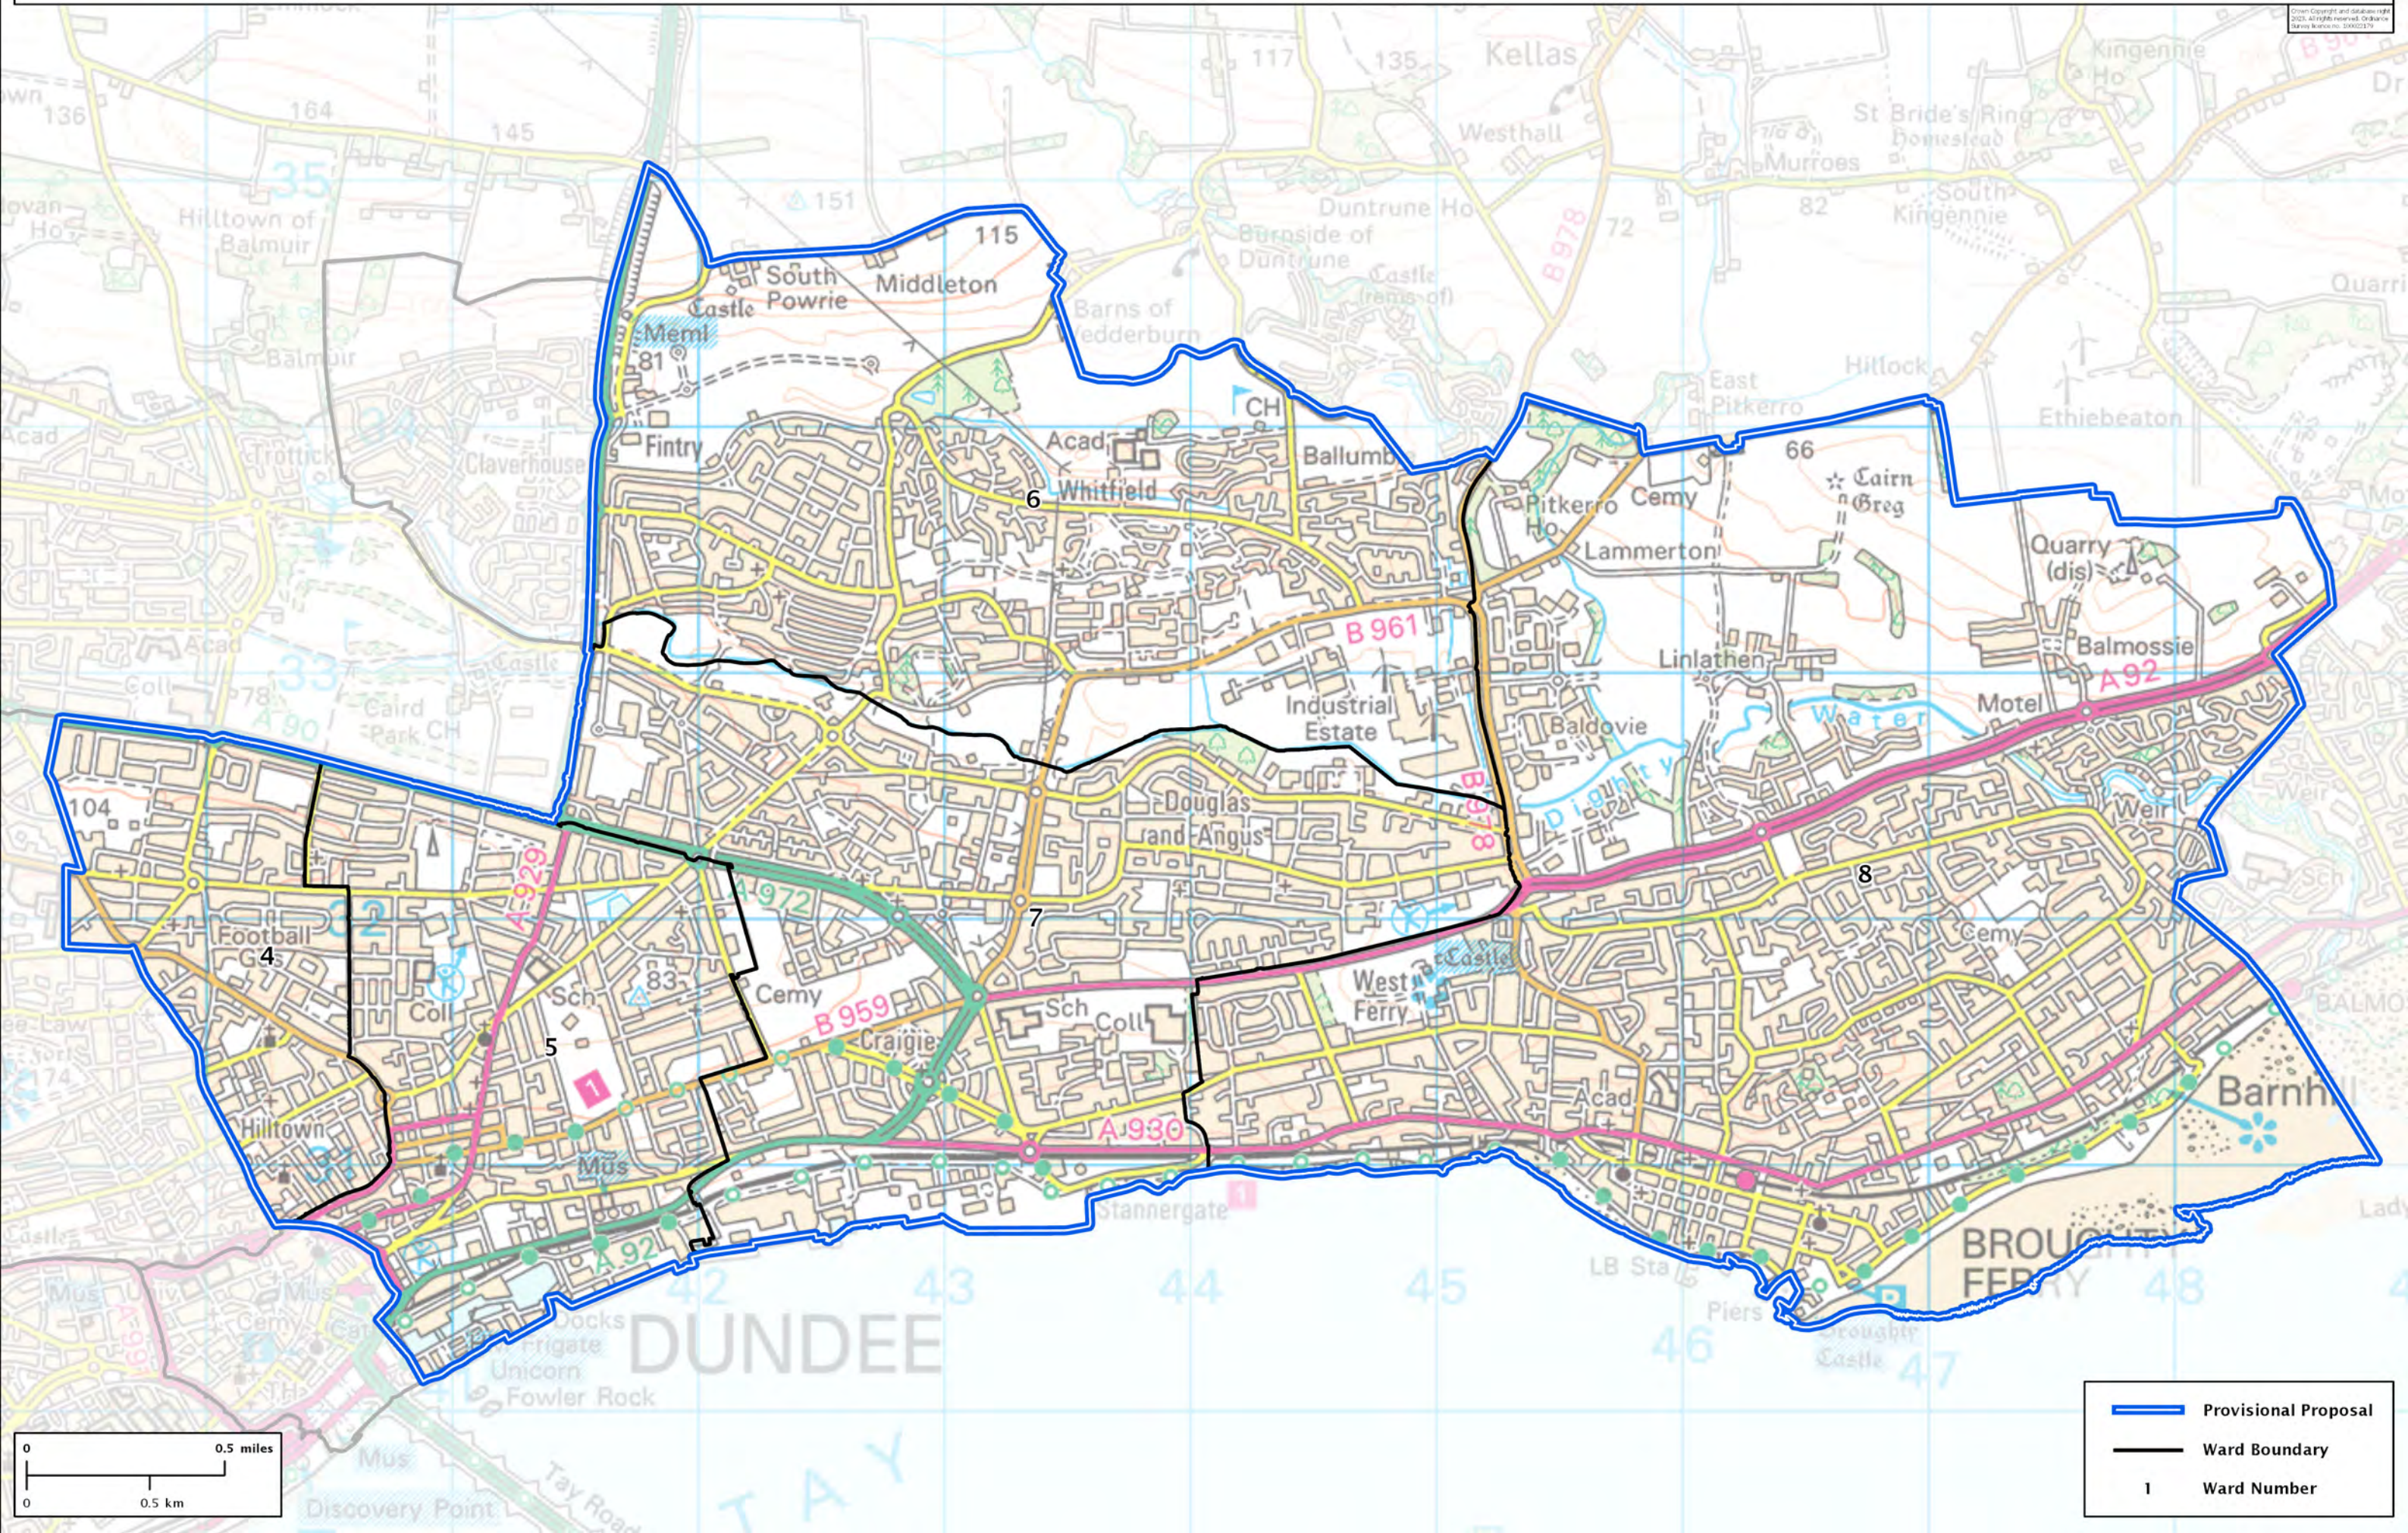

Second Review of Scottish Parliament Boundaries - Provisional Proposals

Dundee City East Burgh Constituency - Electorate 56,030

	Provisional Proposal
	Ward Boundary
	Ward Number