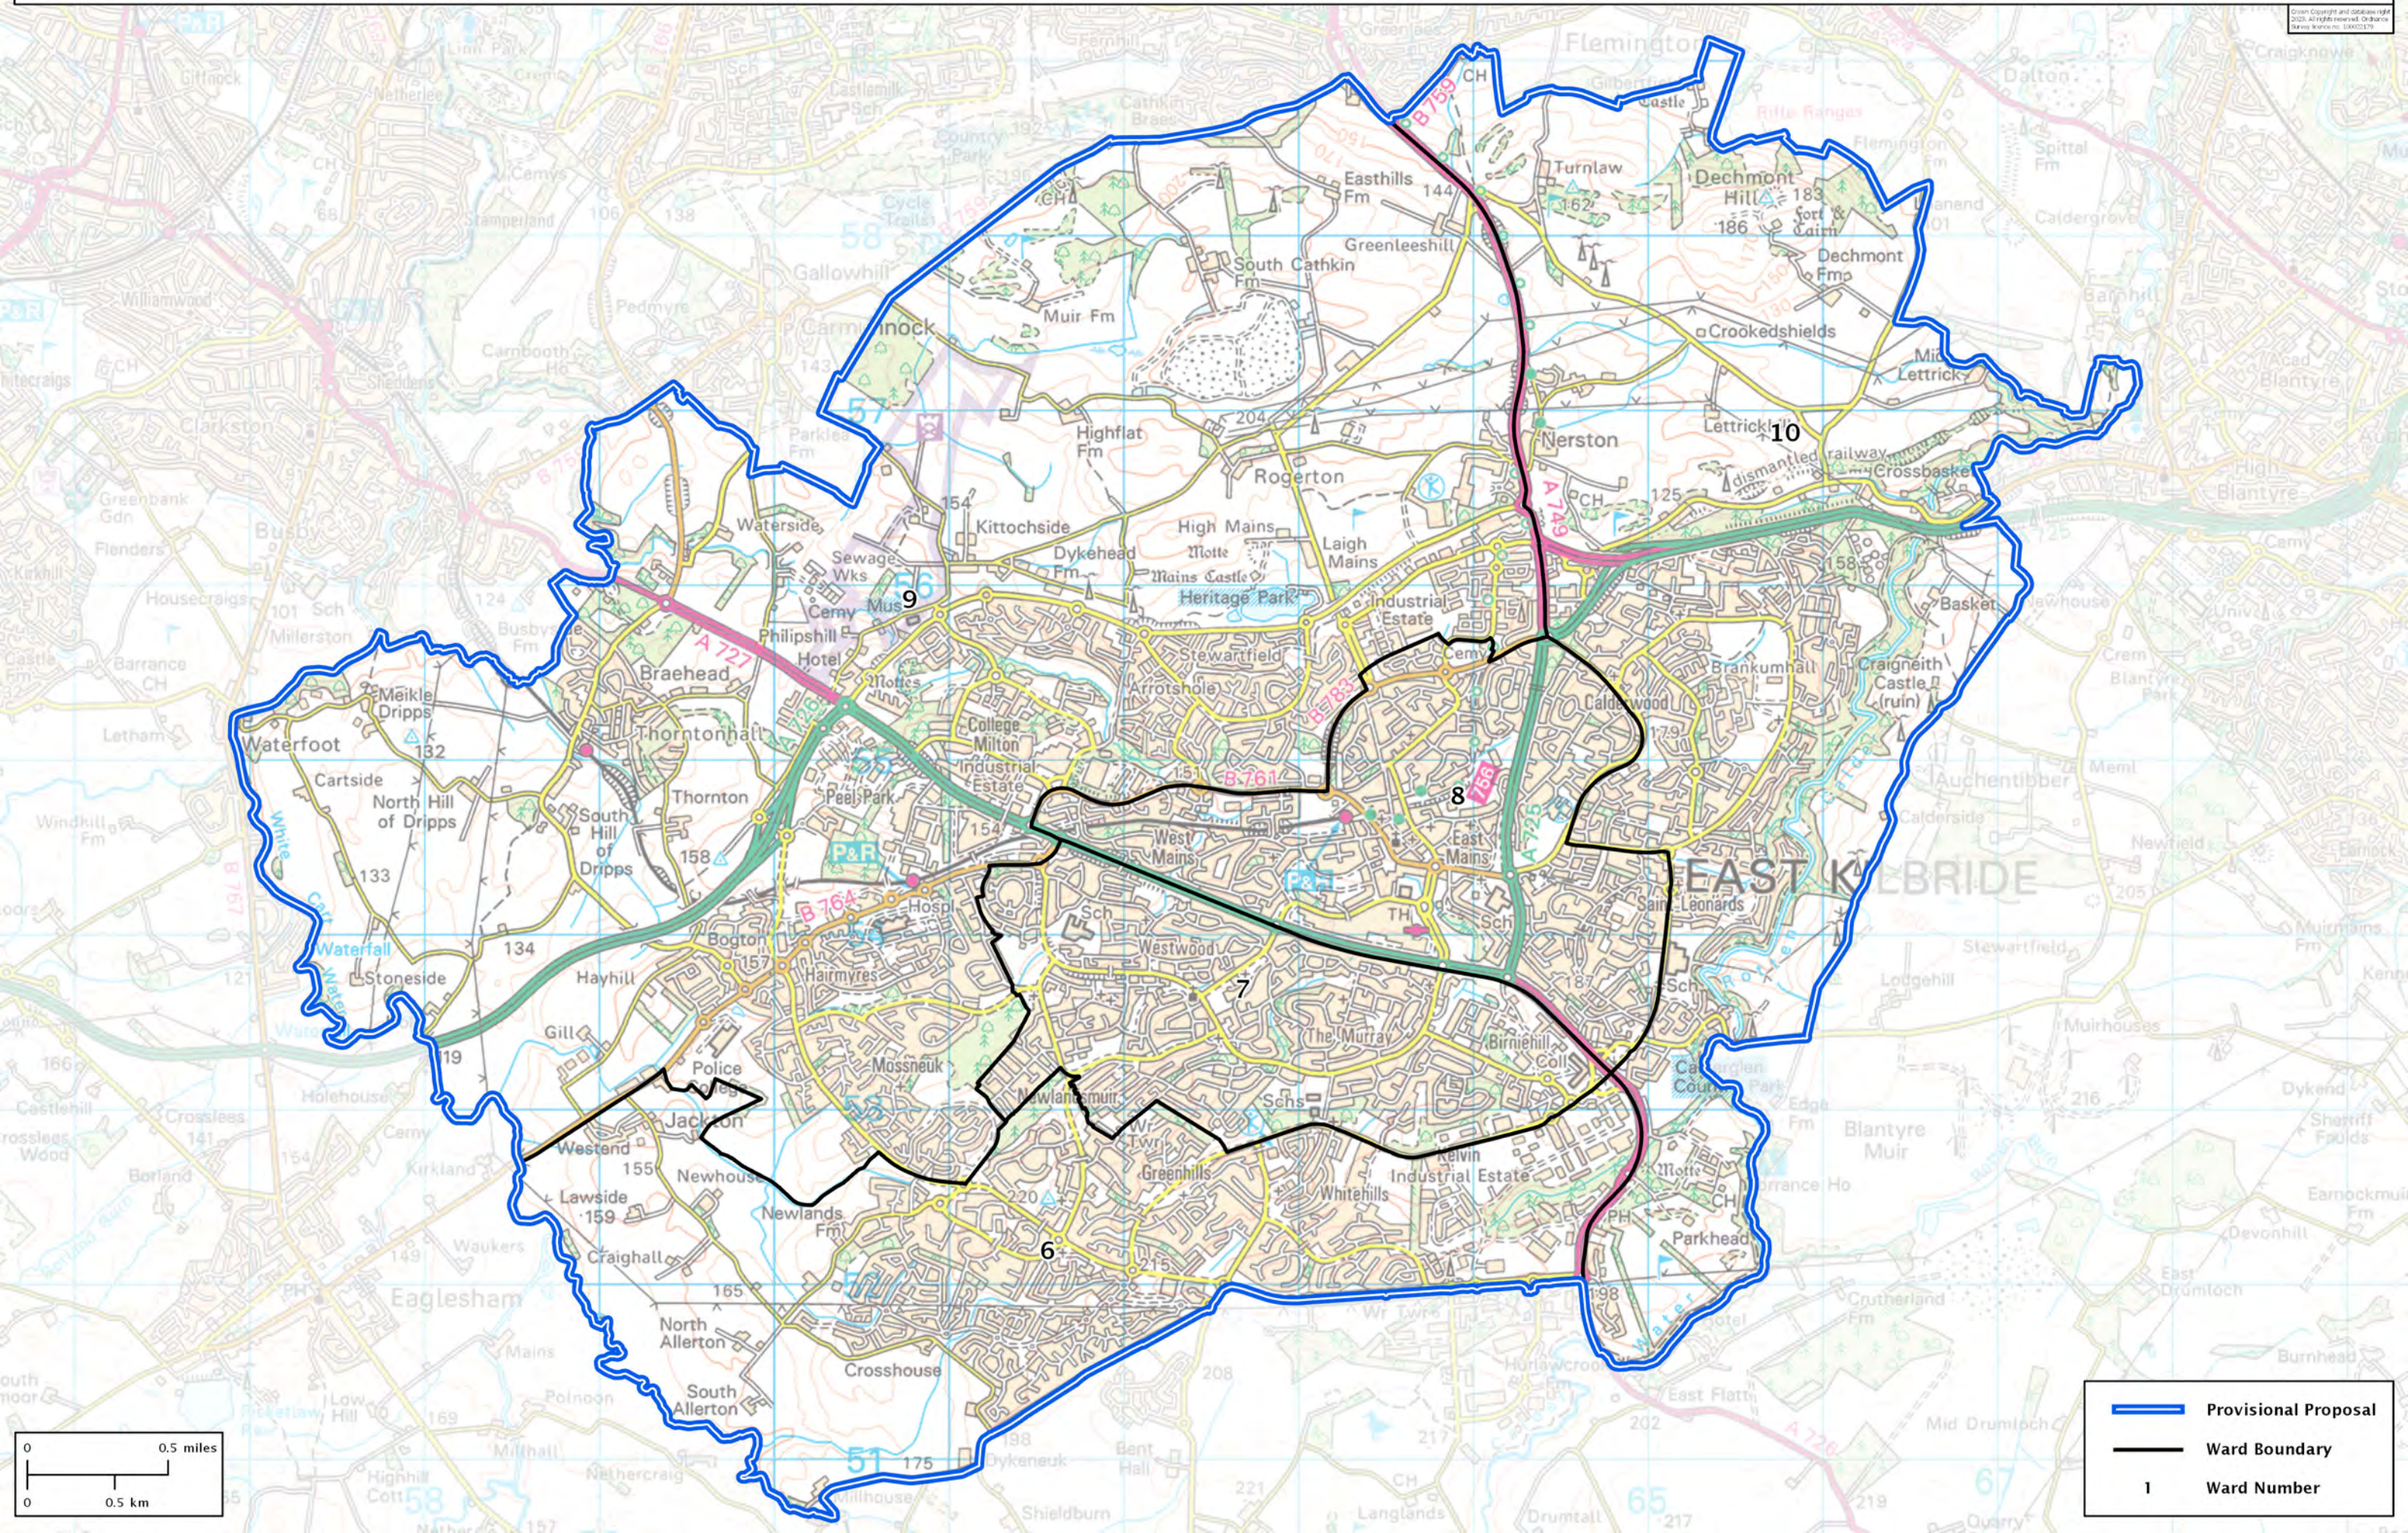

Second Review of Scottish Parliament Boundaries - Provisional Proposals

East Kilbride Burgh Constituency - Electorate 61,700

	Provisional Proposal
	Ward Boundary
	Ward Number