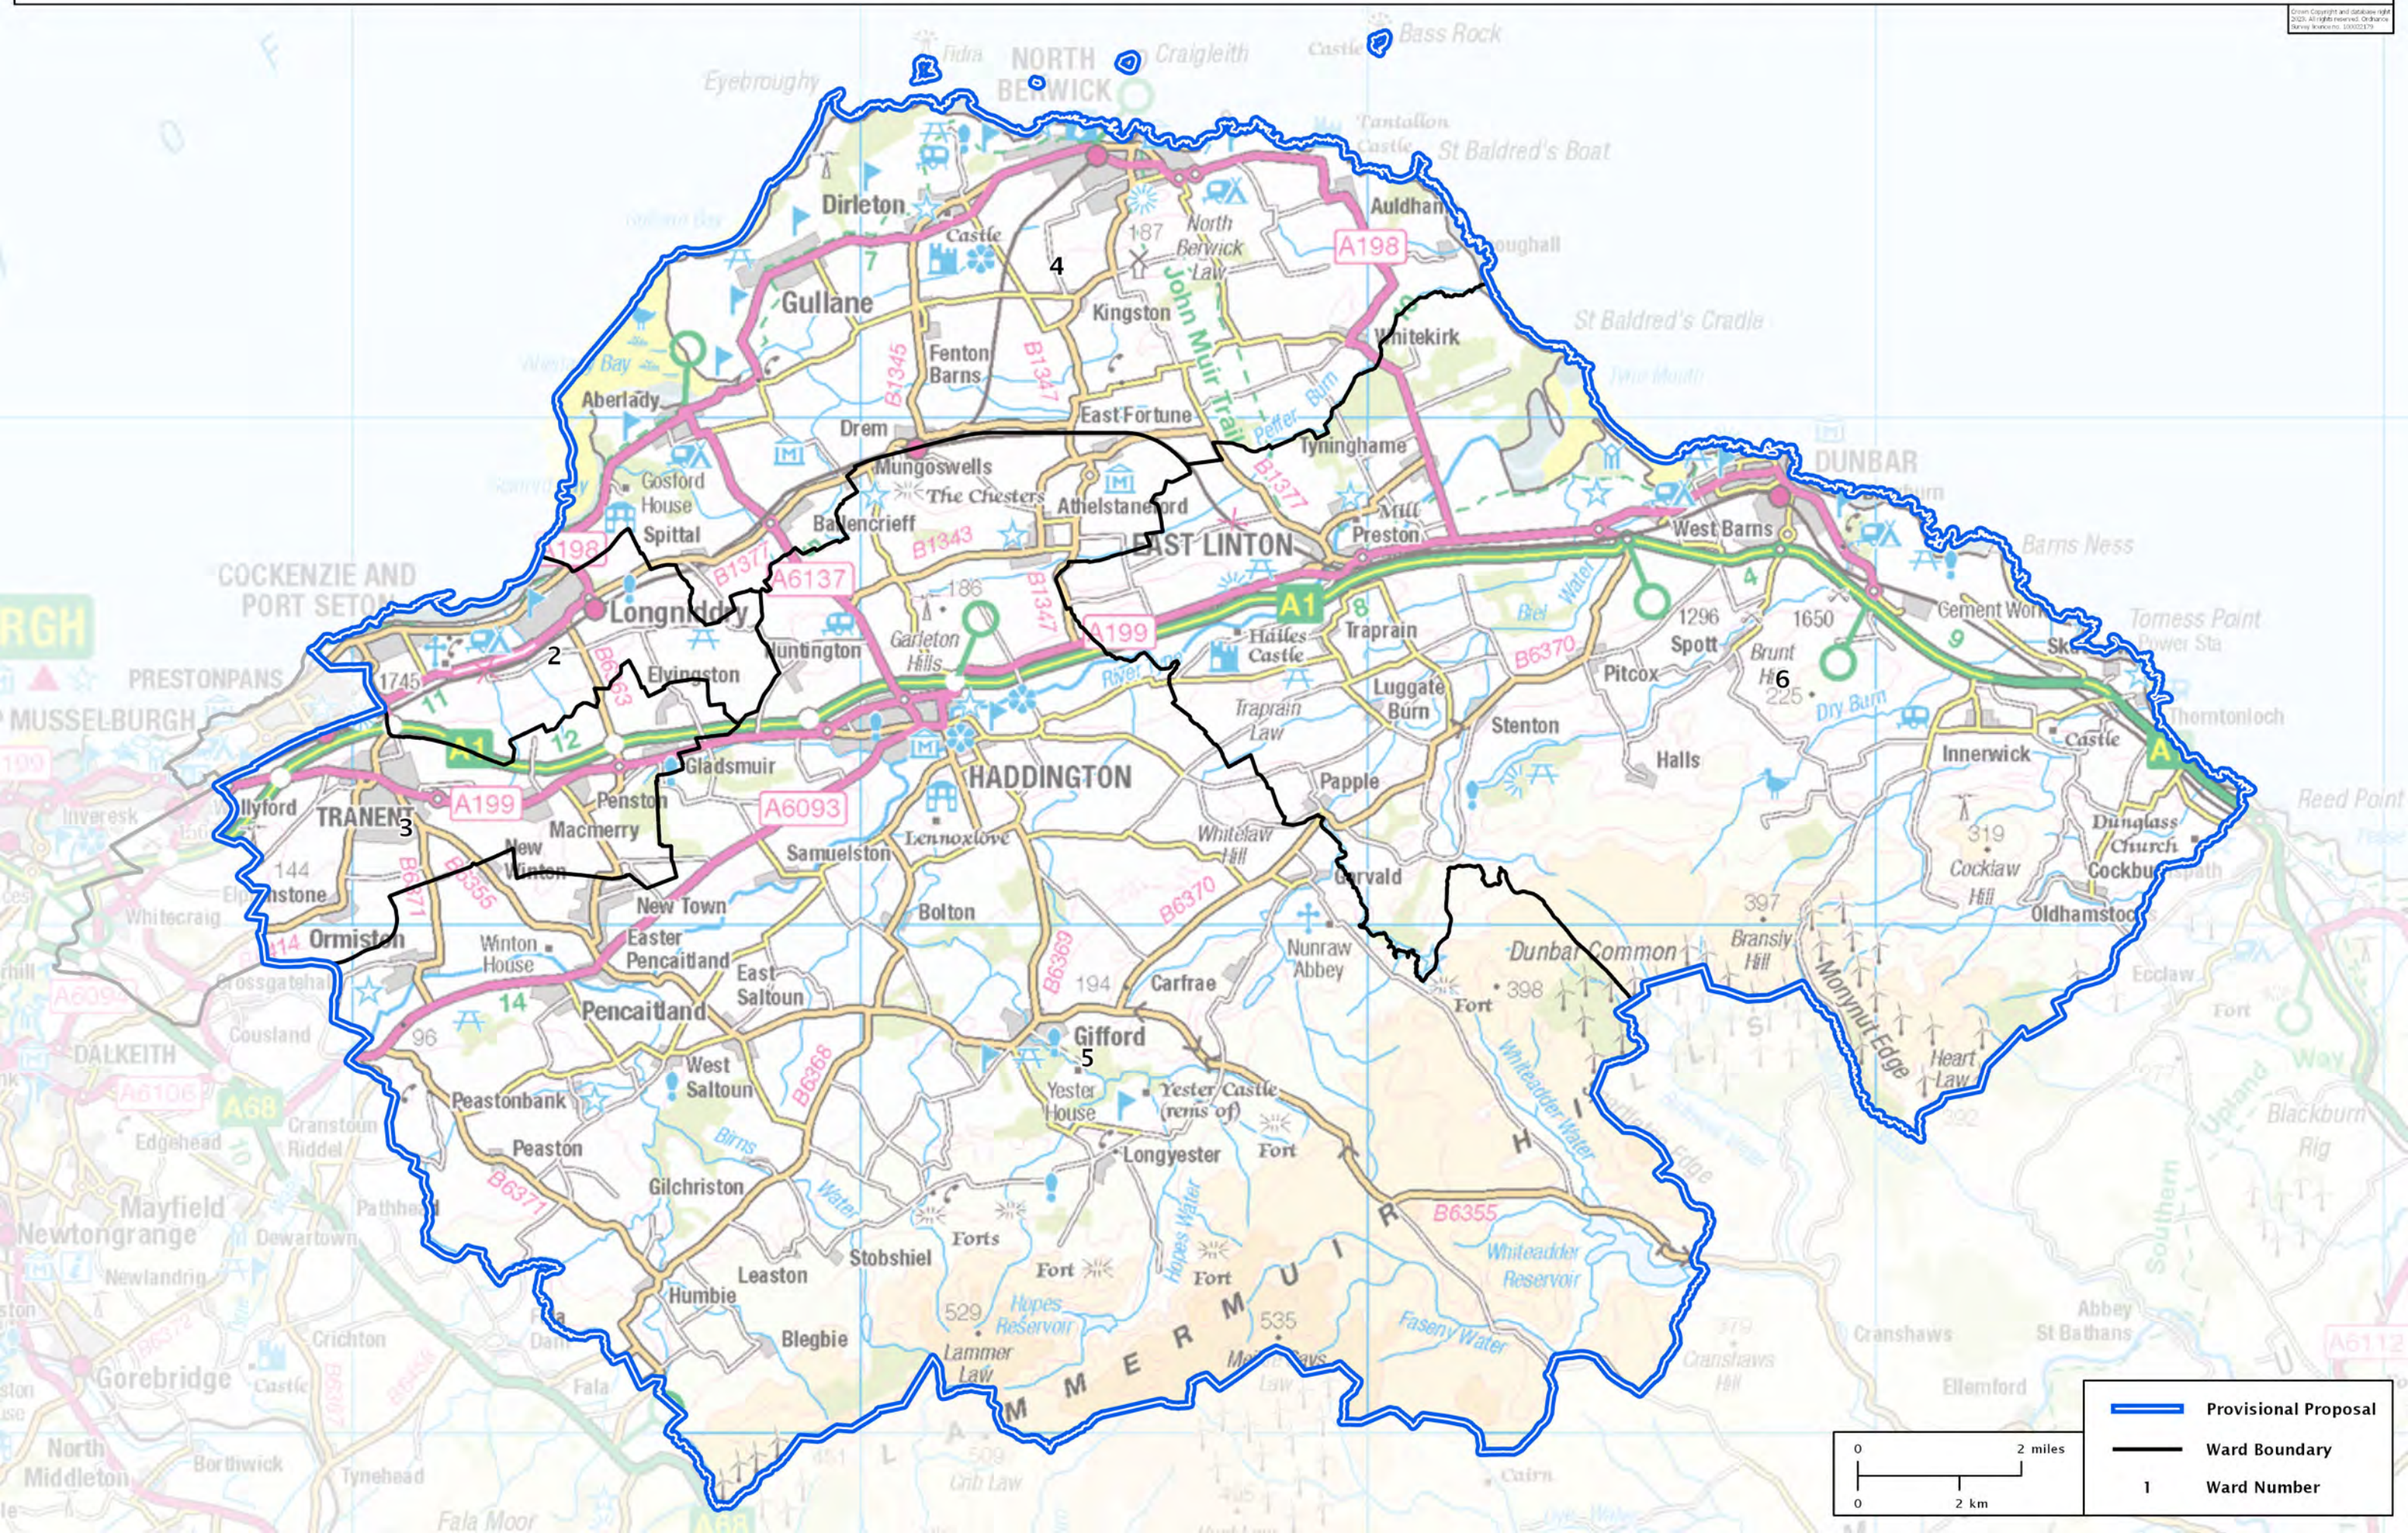

Second Review of Scottish Parliament Boundaries - Provisional Proposals

East Lothian County Constituency - Electorate 59,385

	Provisional Proposal
	Ward Boundary
	Ward Number

0	2 miles
0	2 km