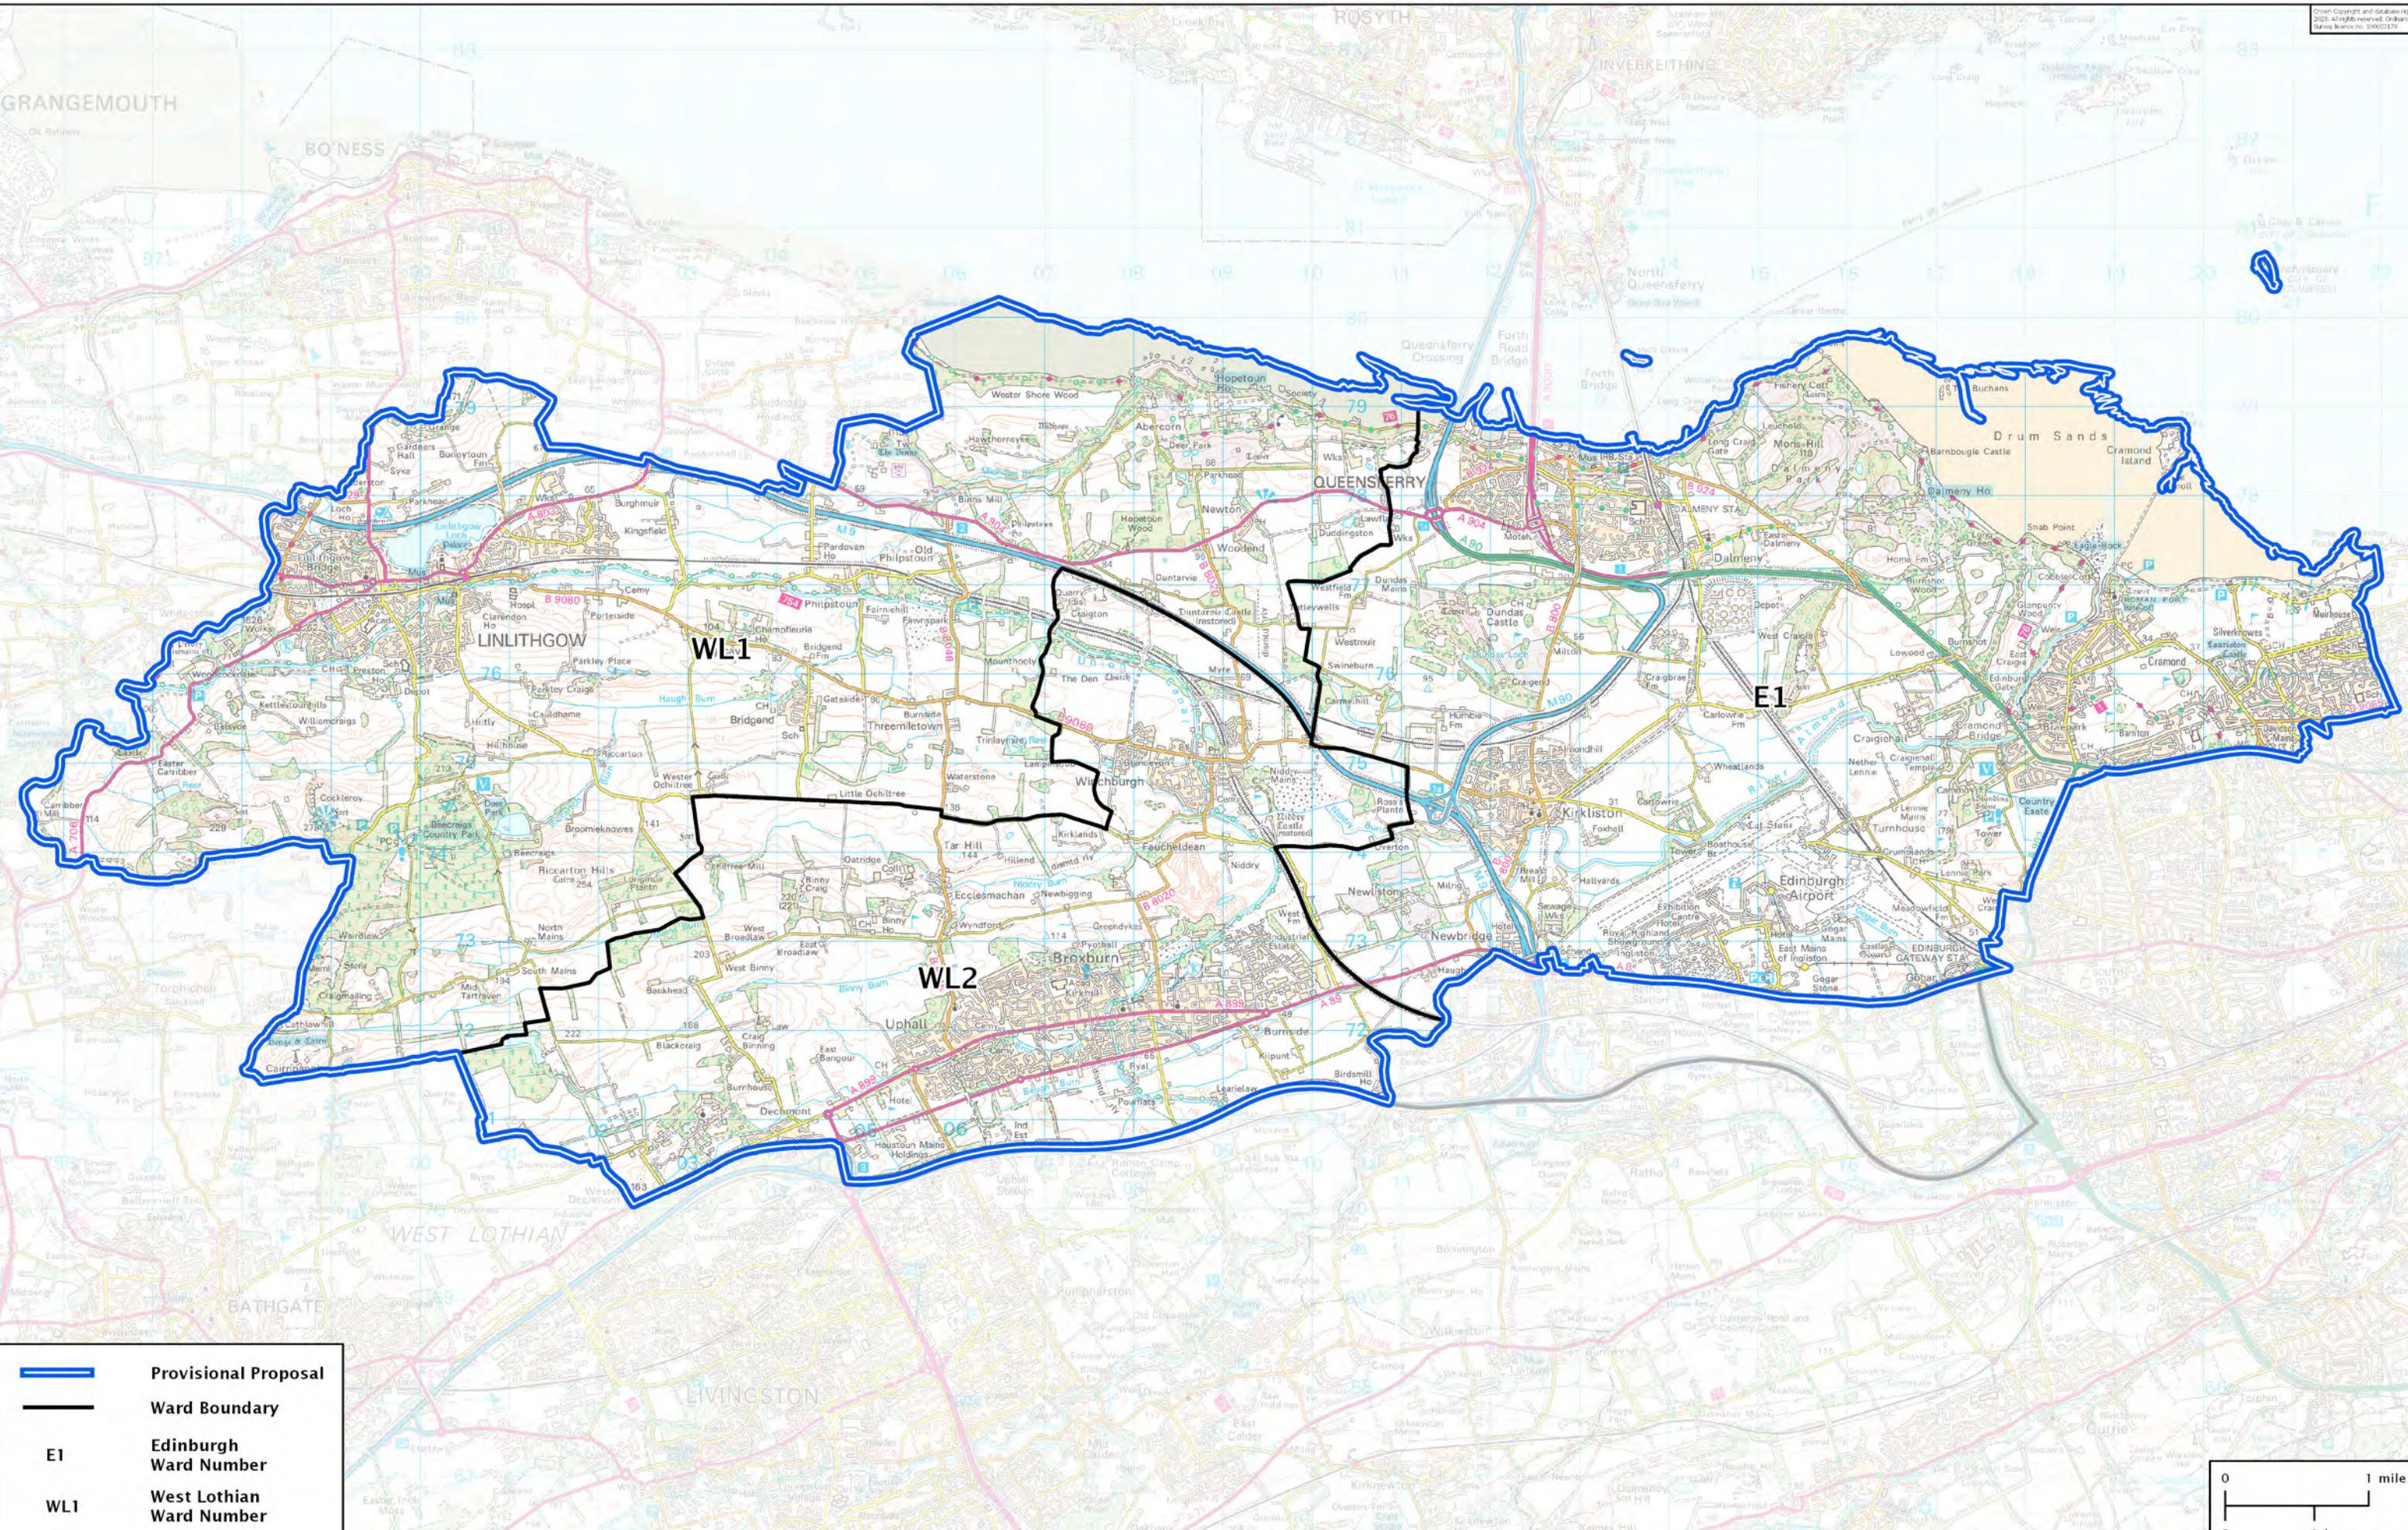

Second Review of Scottish Parliament Boundaries - Provisional Proposals

Edinburgh Forth and Linlithgow County Constituency - Electorate 55,866

	Provisional Proposal
	Ward Boundary
E1	Edinburgh Ward Number
WL1	West Lothian Ward Number