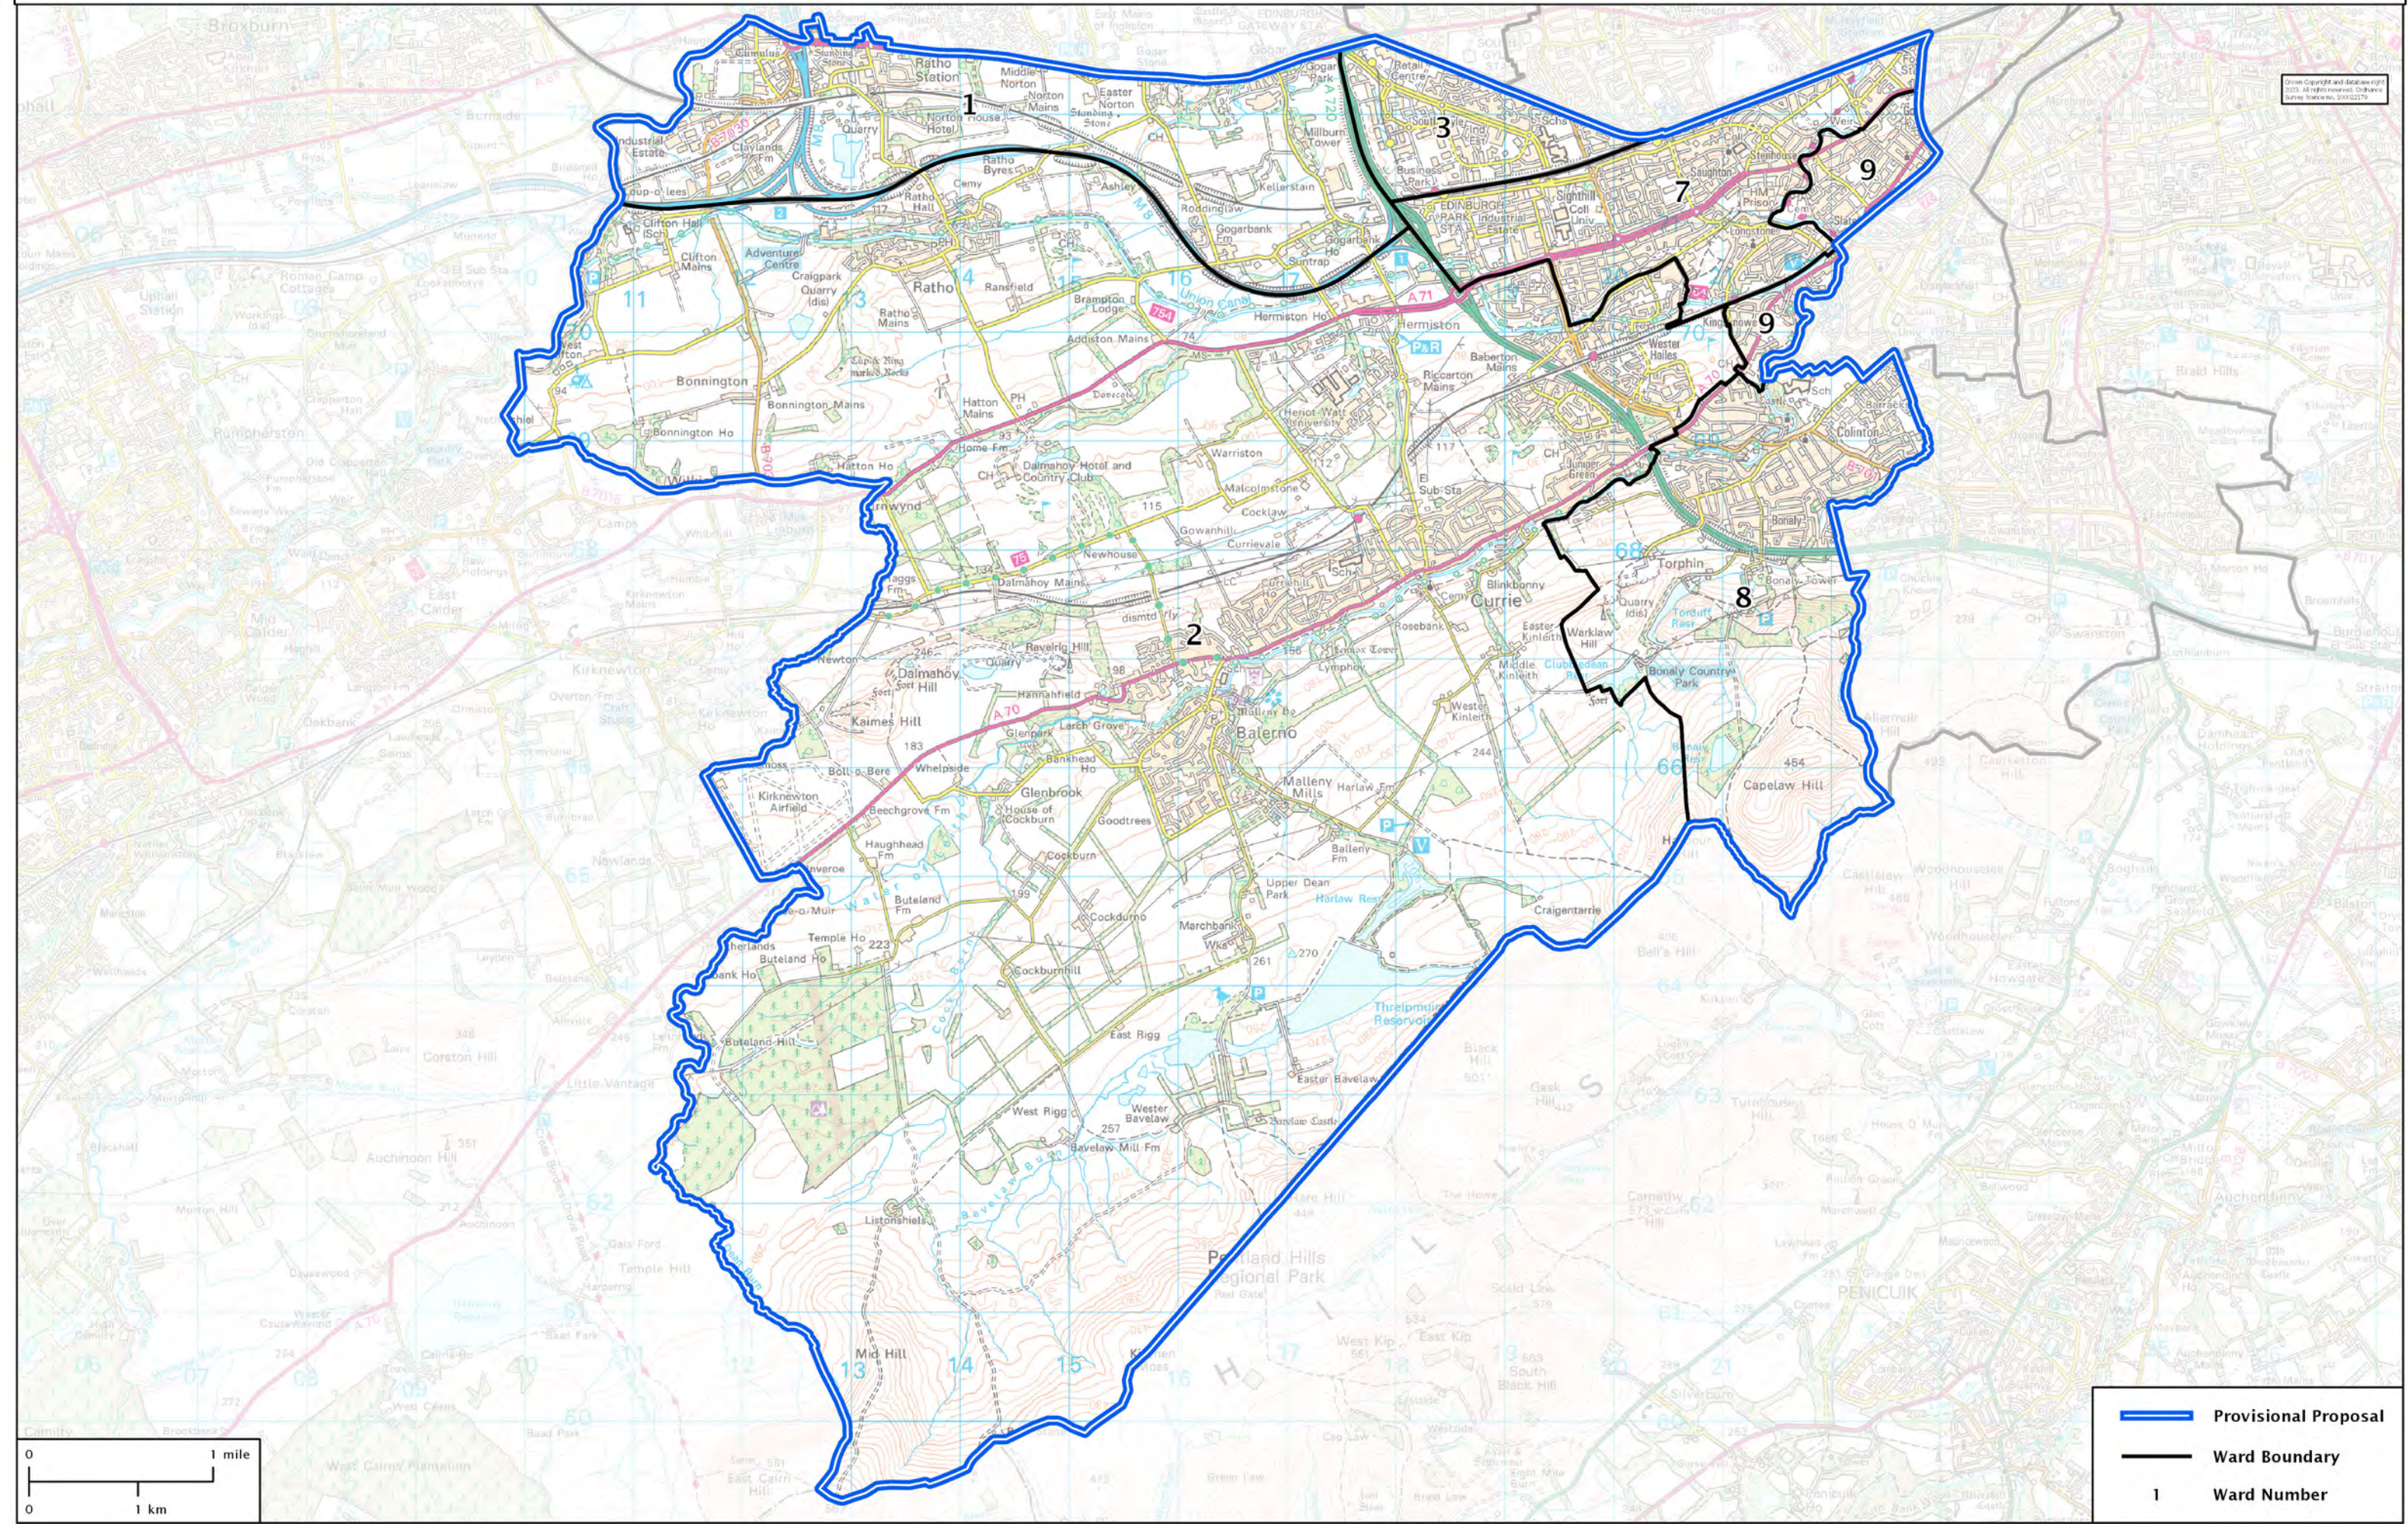

Second Review of Scottish Parliament Boundaries - Provisional Proposals

Edinburgh Pentlands County Constituency - Electorate 55,545

Provisional Proposal
Ward Boundary
Ward Number