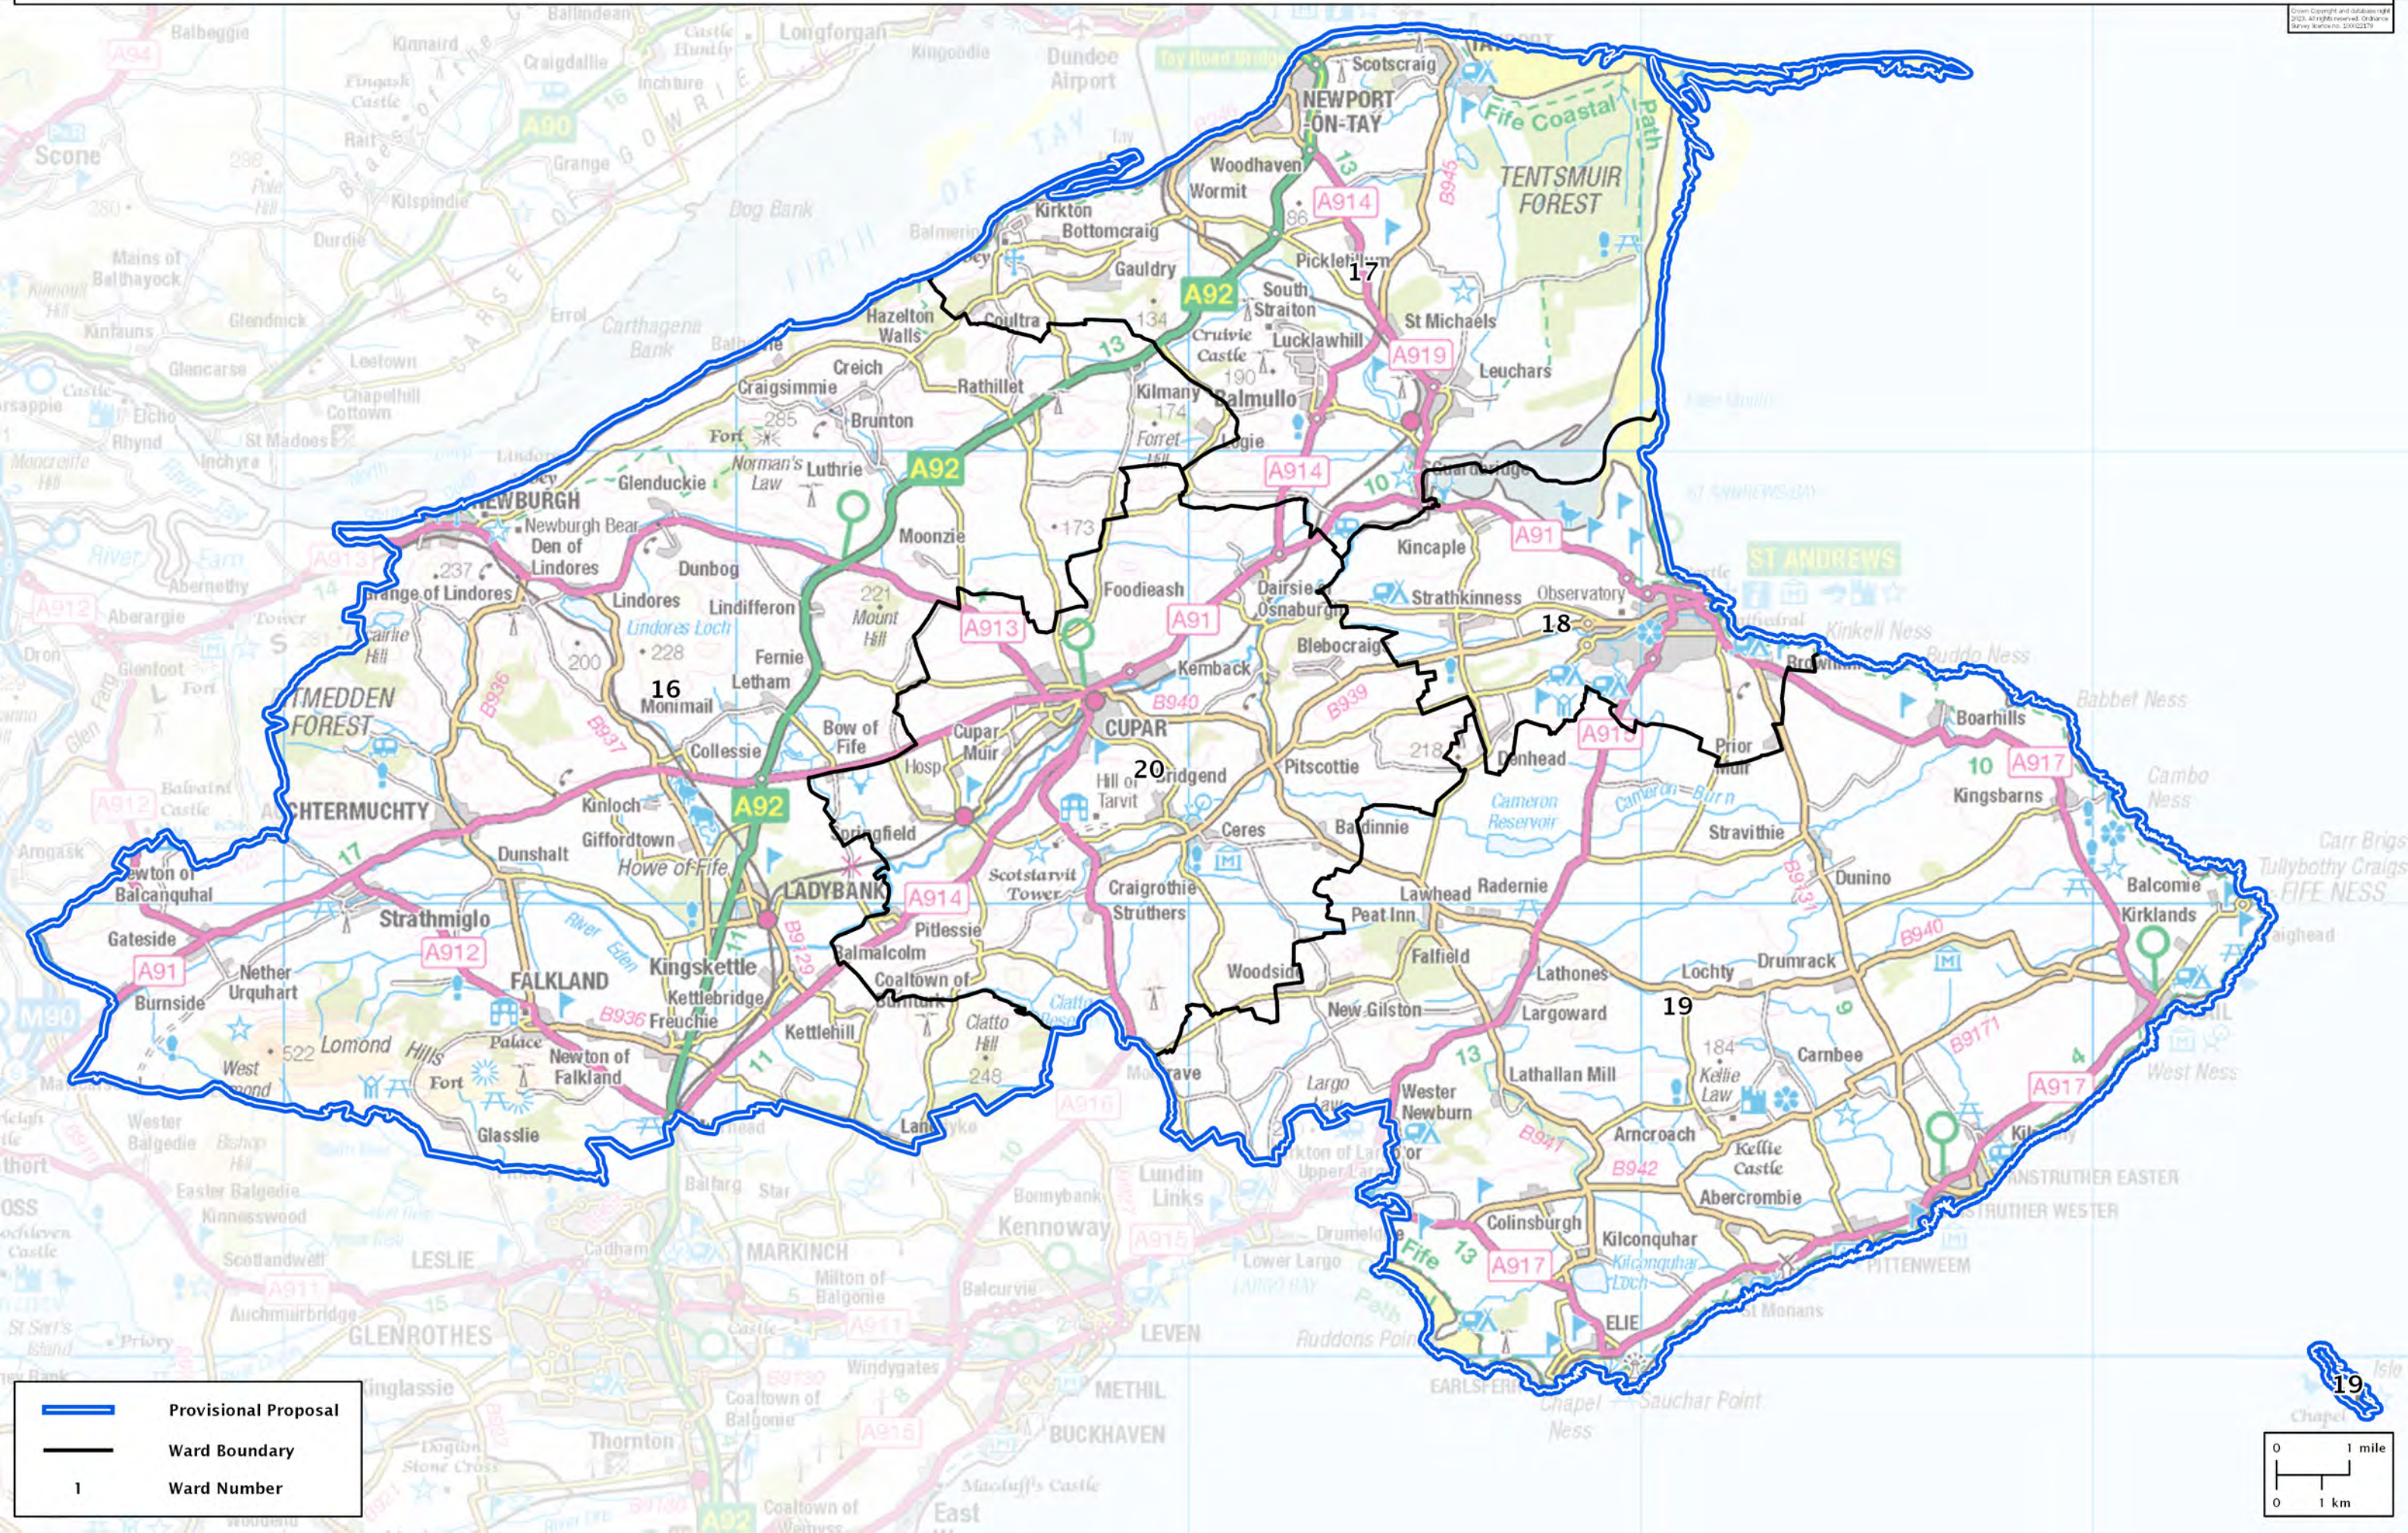

Second Review of Scottish Parliament Boundaries - Provisional Proposals

Fife North East County Constituency - Electorate 56,669

	Provisional Proposal
	Ward Boundary
	Ward Number

0 1 mile
0 1 km