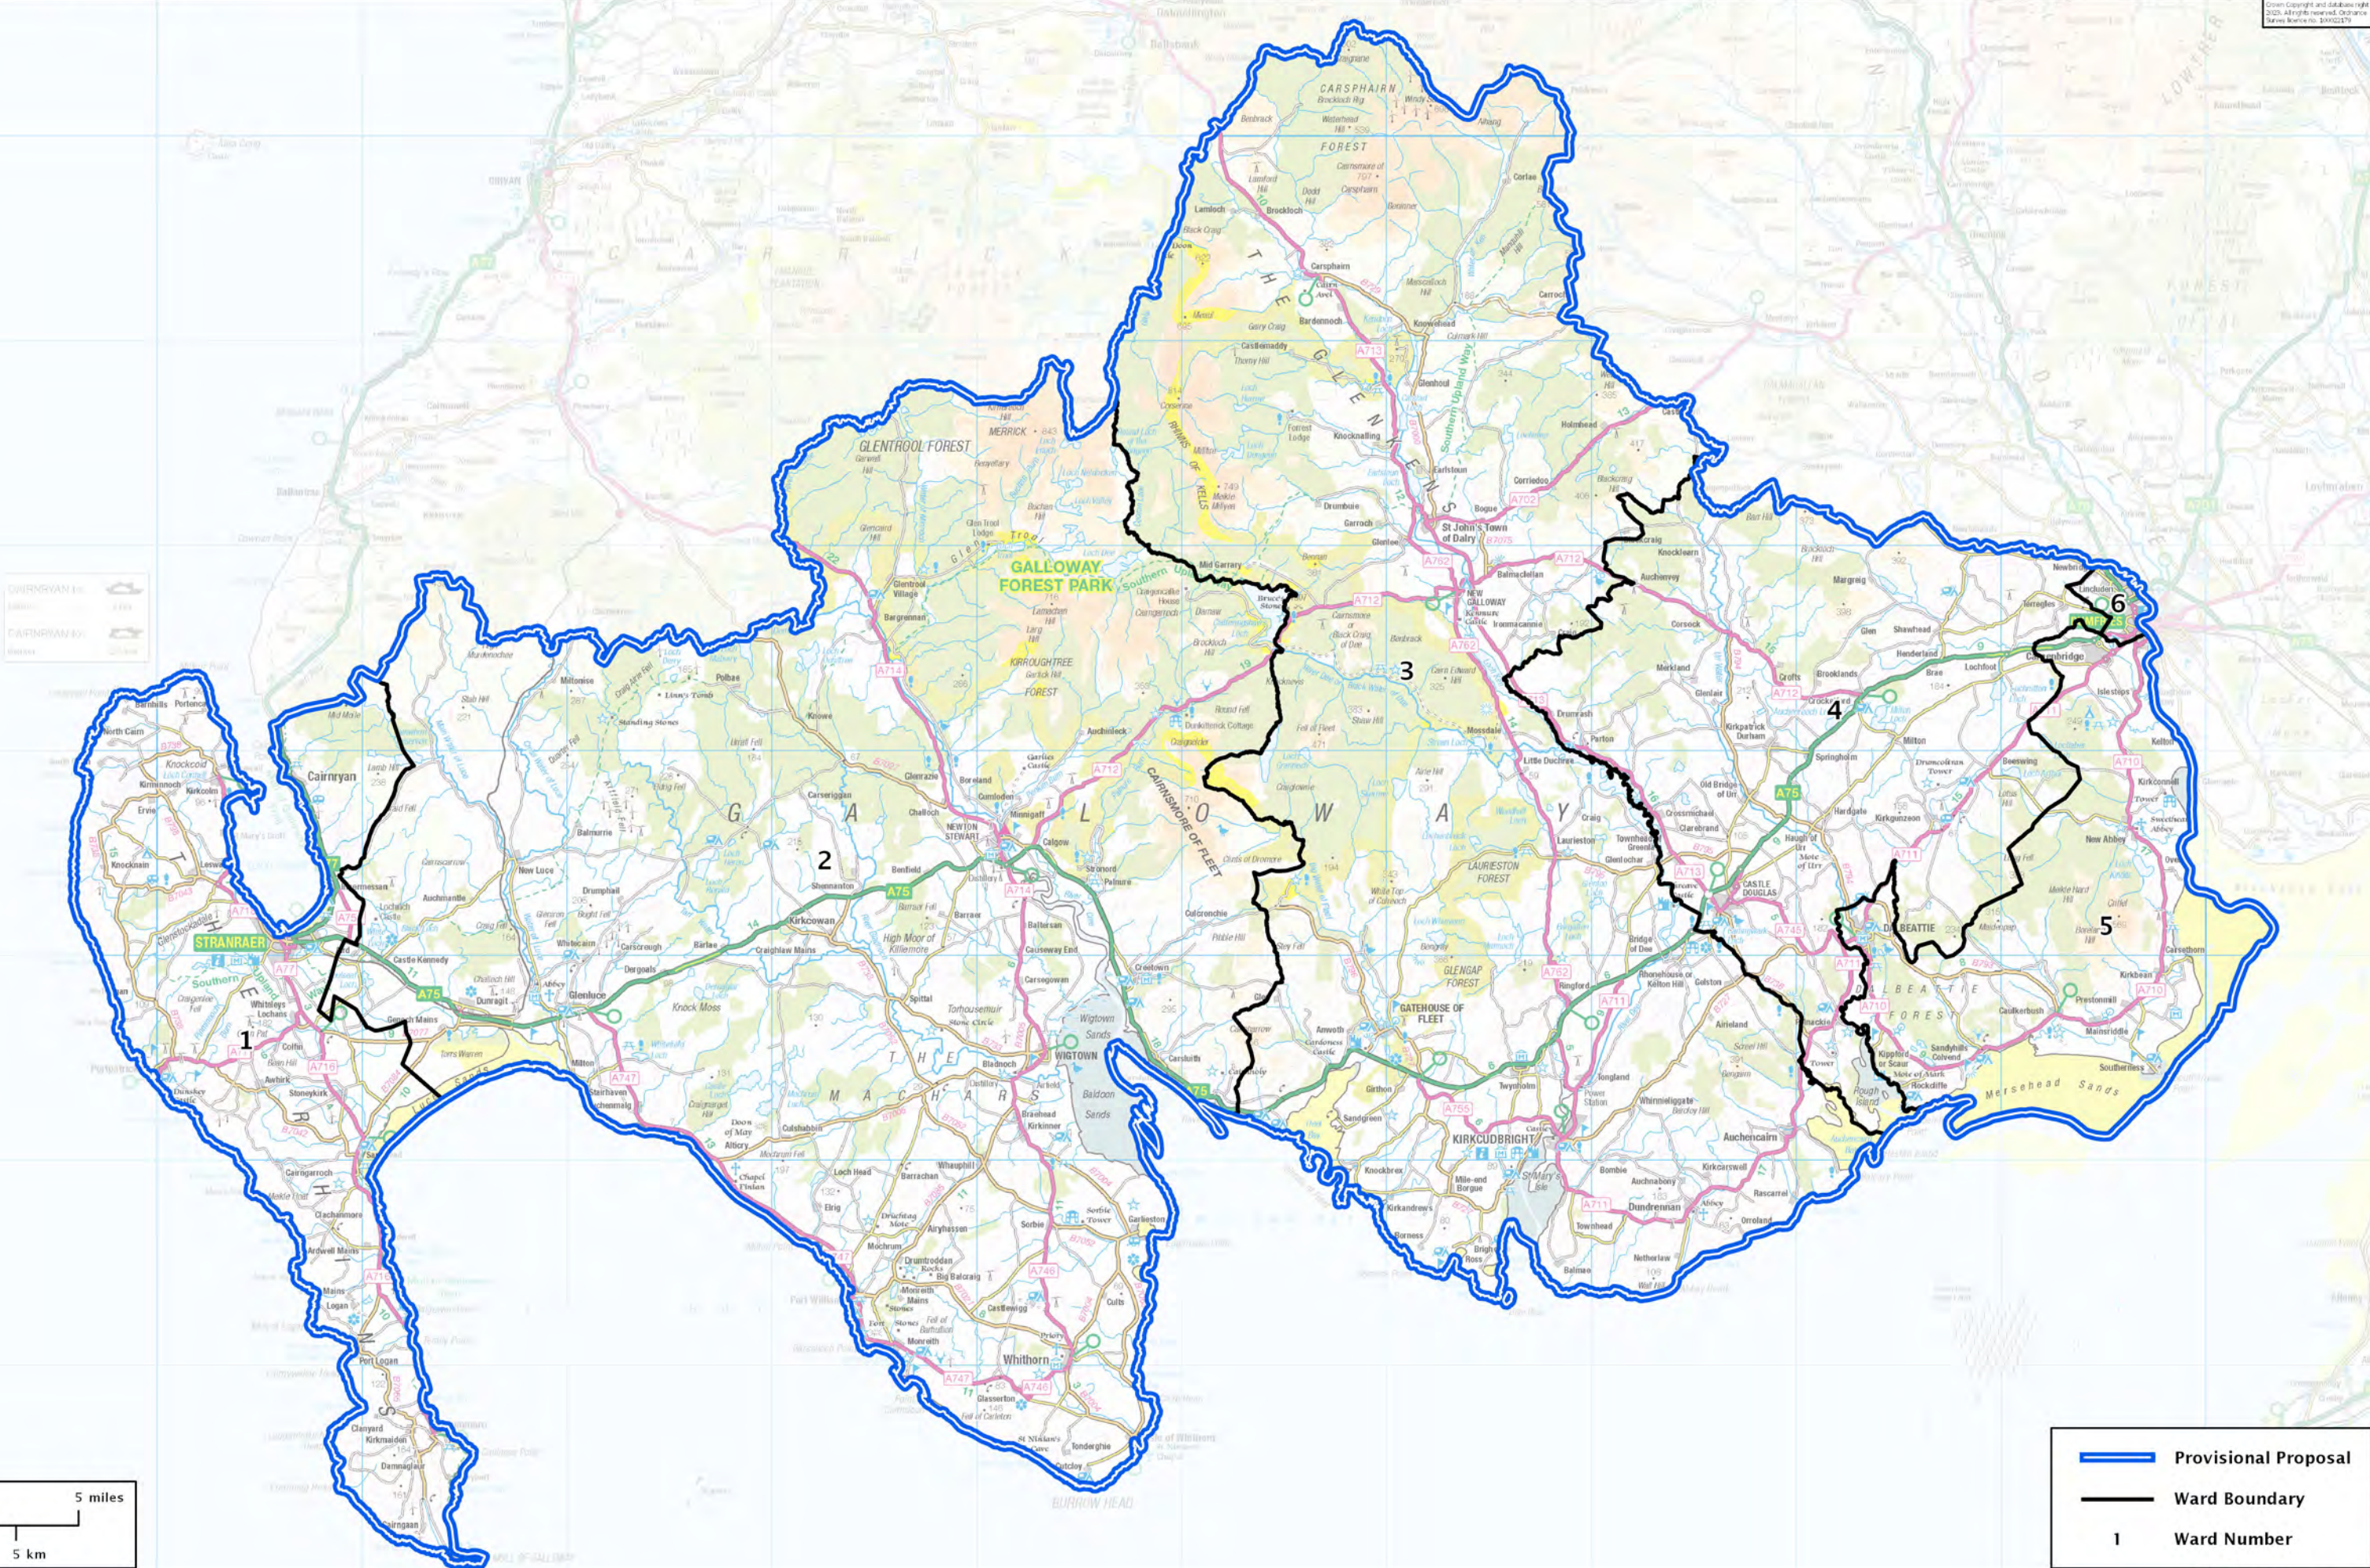

Second Review of Scottish Parliament Boundaries - Provisional Proposals

Galloway and West Dumfries County Constituency - Electorate 57,094

ORDNANCE SURVEY
CARTOGRAPHIC SYMBOLS

Provisional Proposal
Ward Boundary
1 Ward Number

0 5 miles
0 5 km