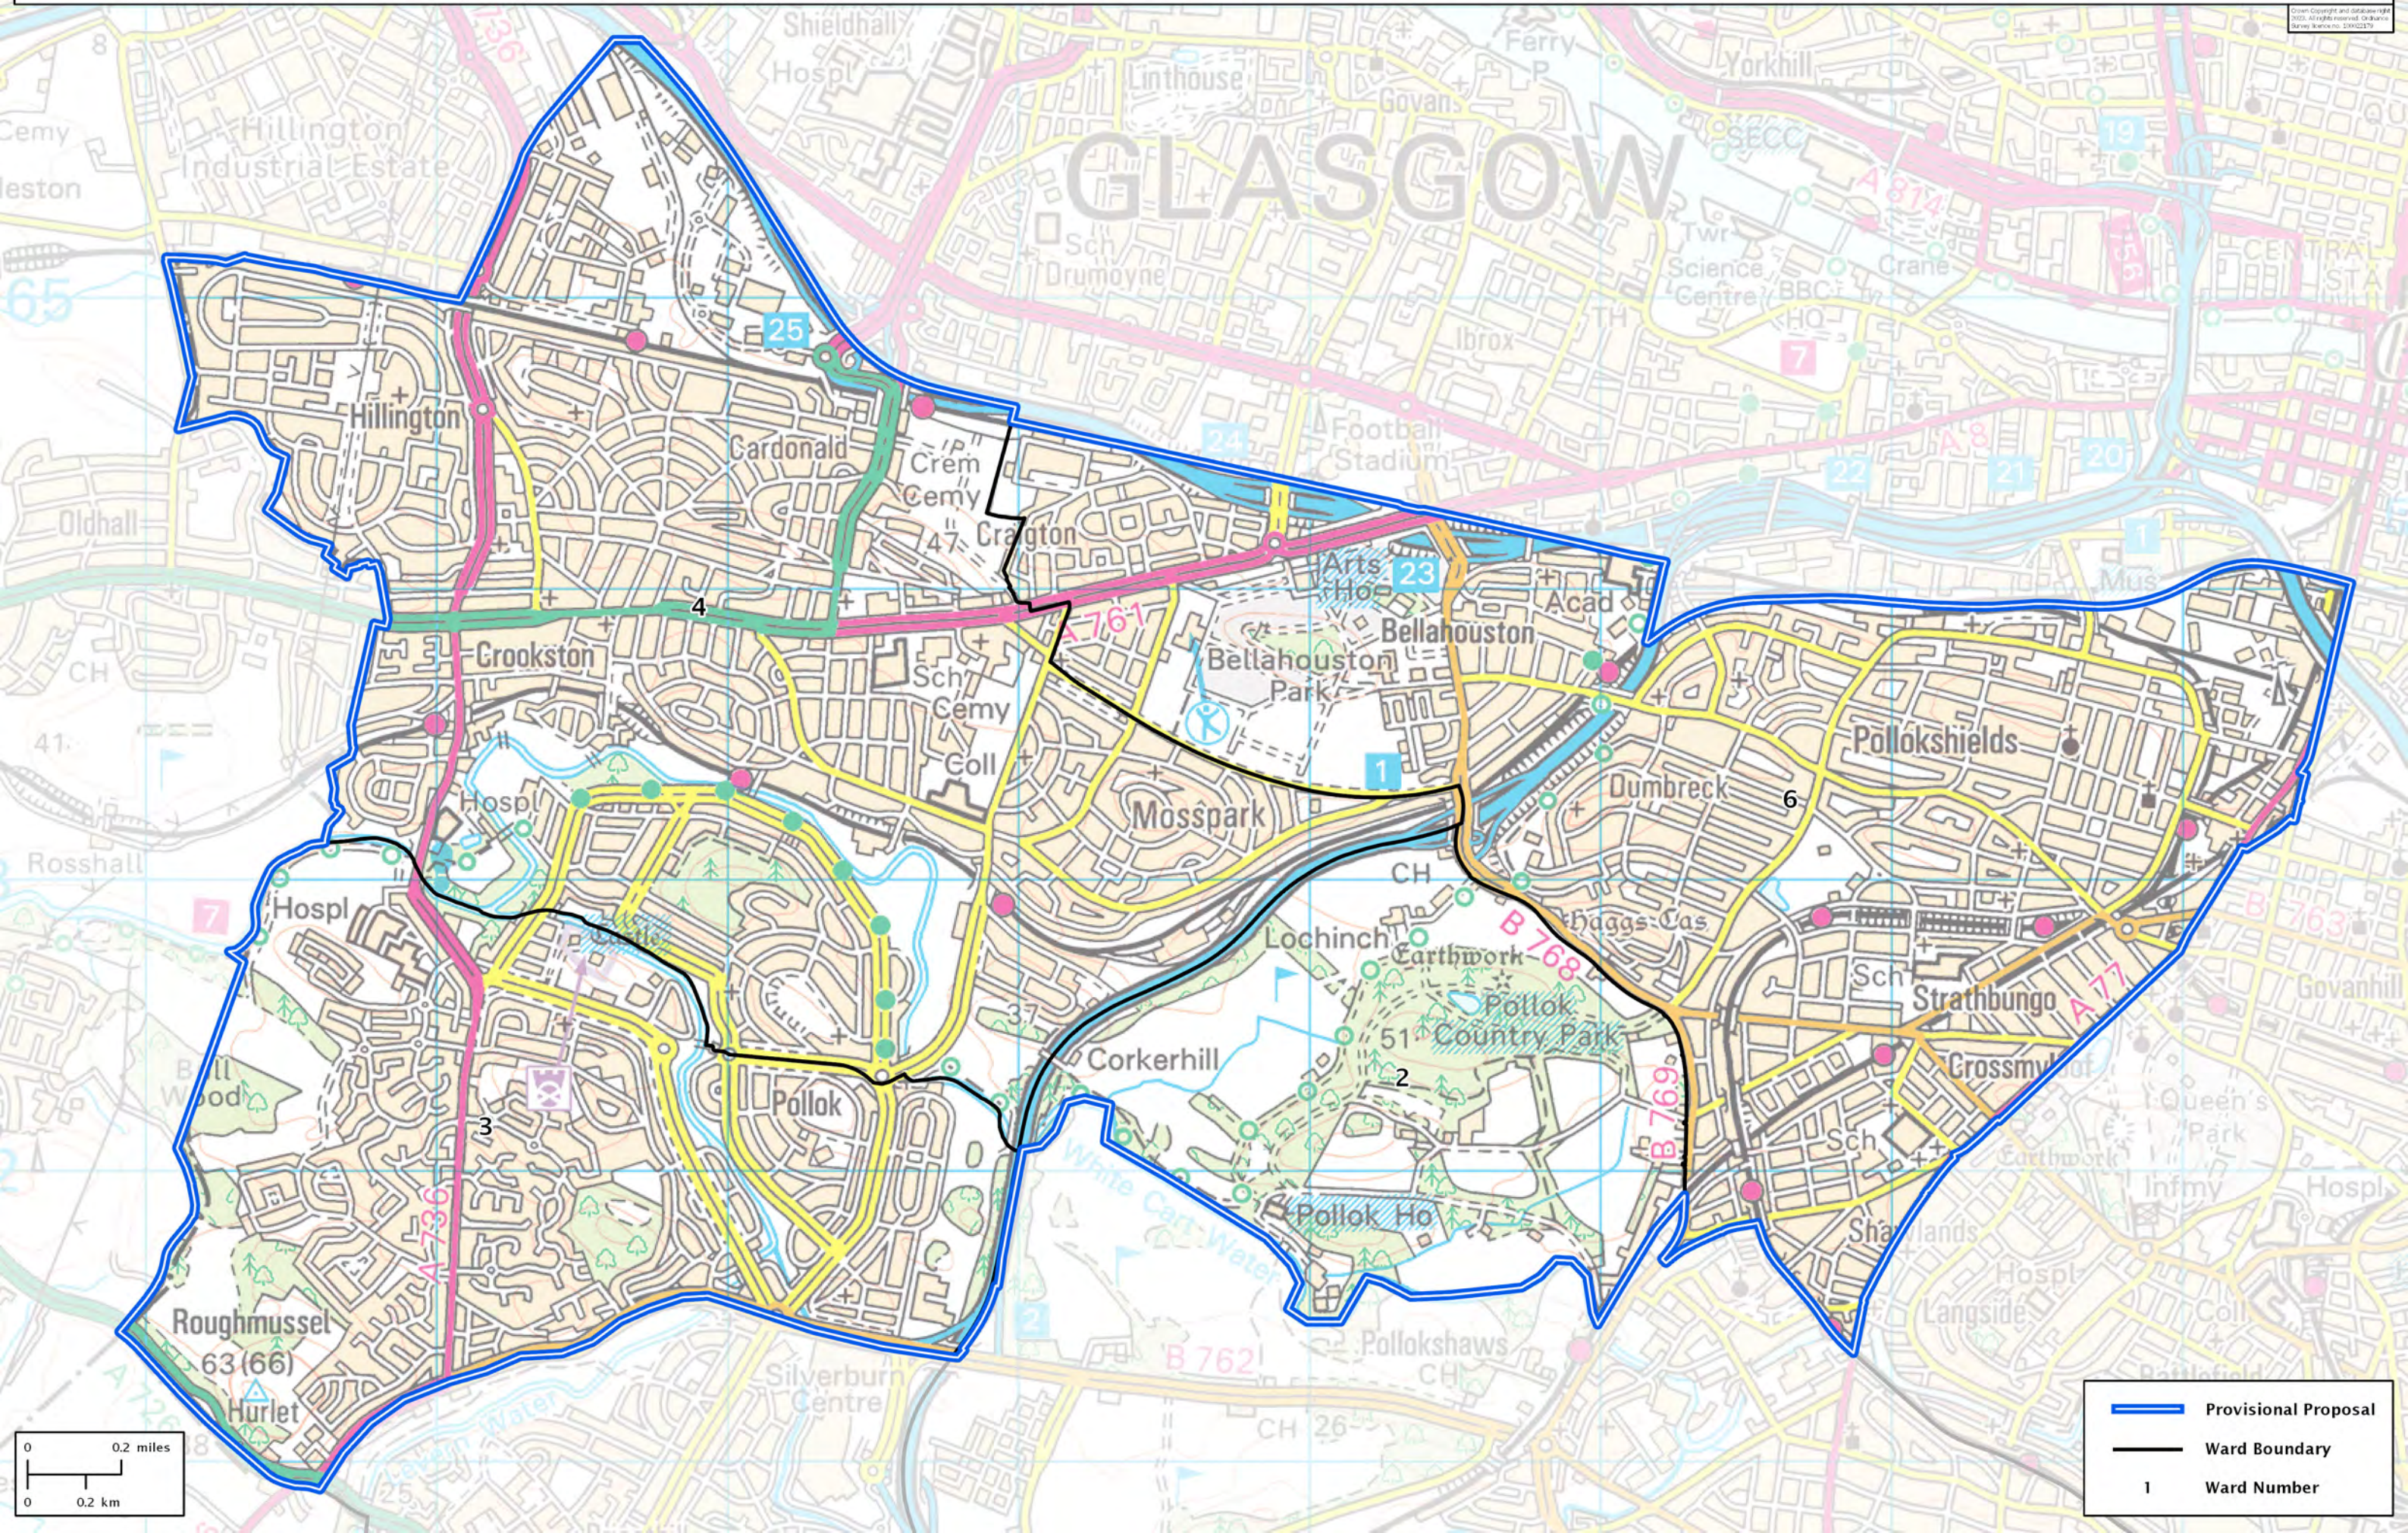

Second Review of Scottish Parliament Boundaries - Provisional Proposals

Glasgow Cardonald and Pollok Burgh Constituency - Electorate 54,058