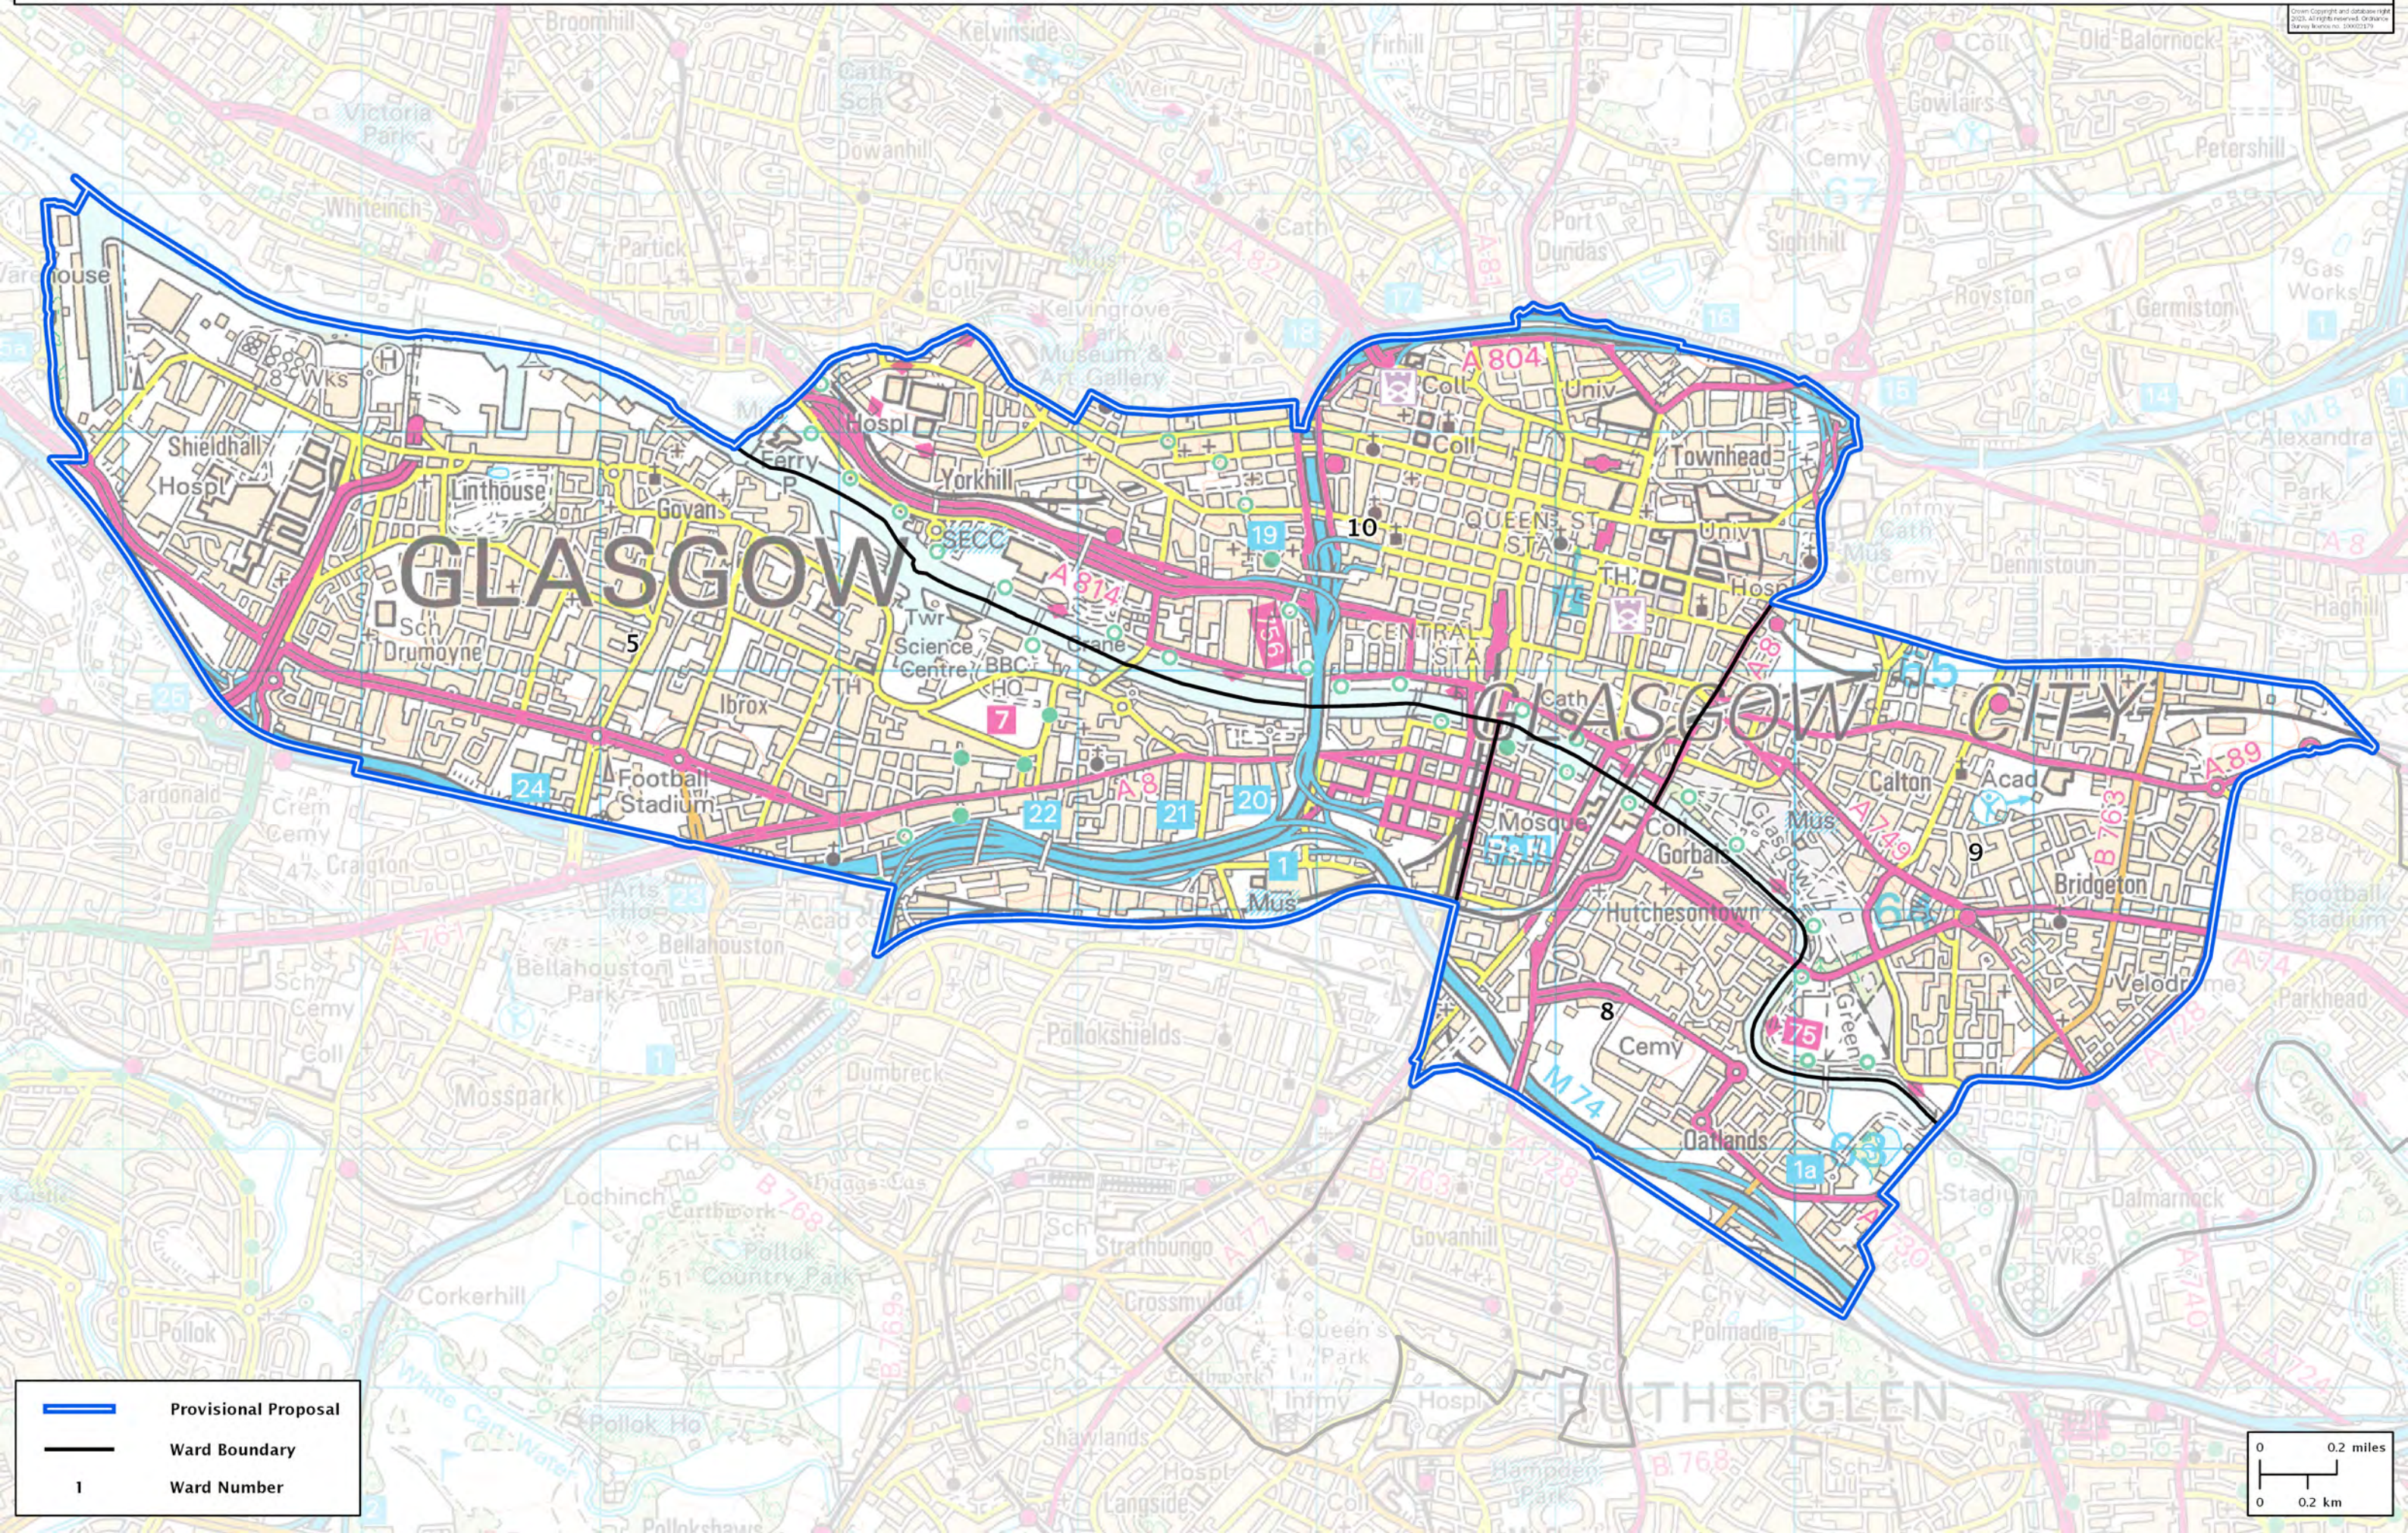

Second Review of Scottish Parliament Boundaries - Provisional Proposals

Glasgow Central and Govan Burgh Constituency - Electorate 61,924

	Provisional Proposal
	Ward Boundary
	Ward Number

0	0.2 miles
0	0.2 km