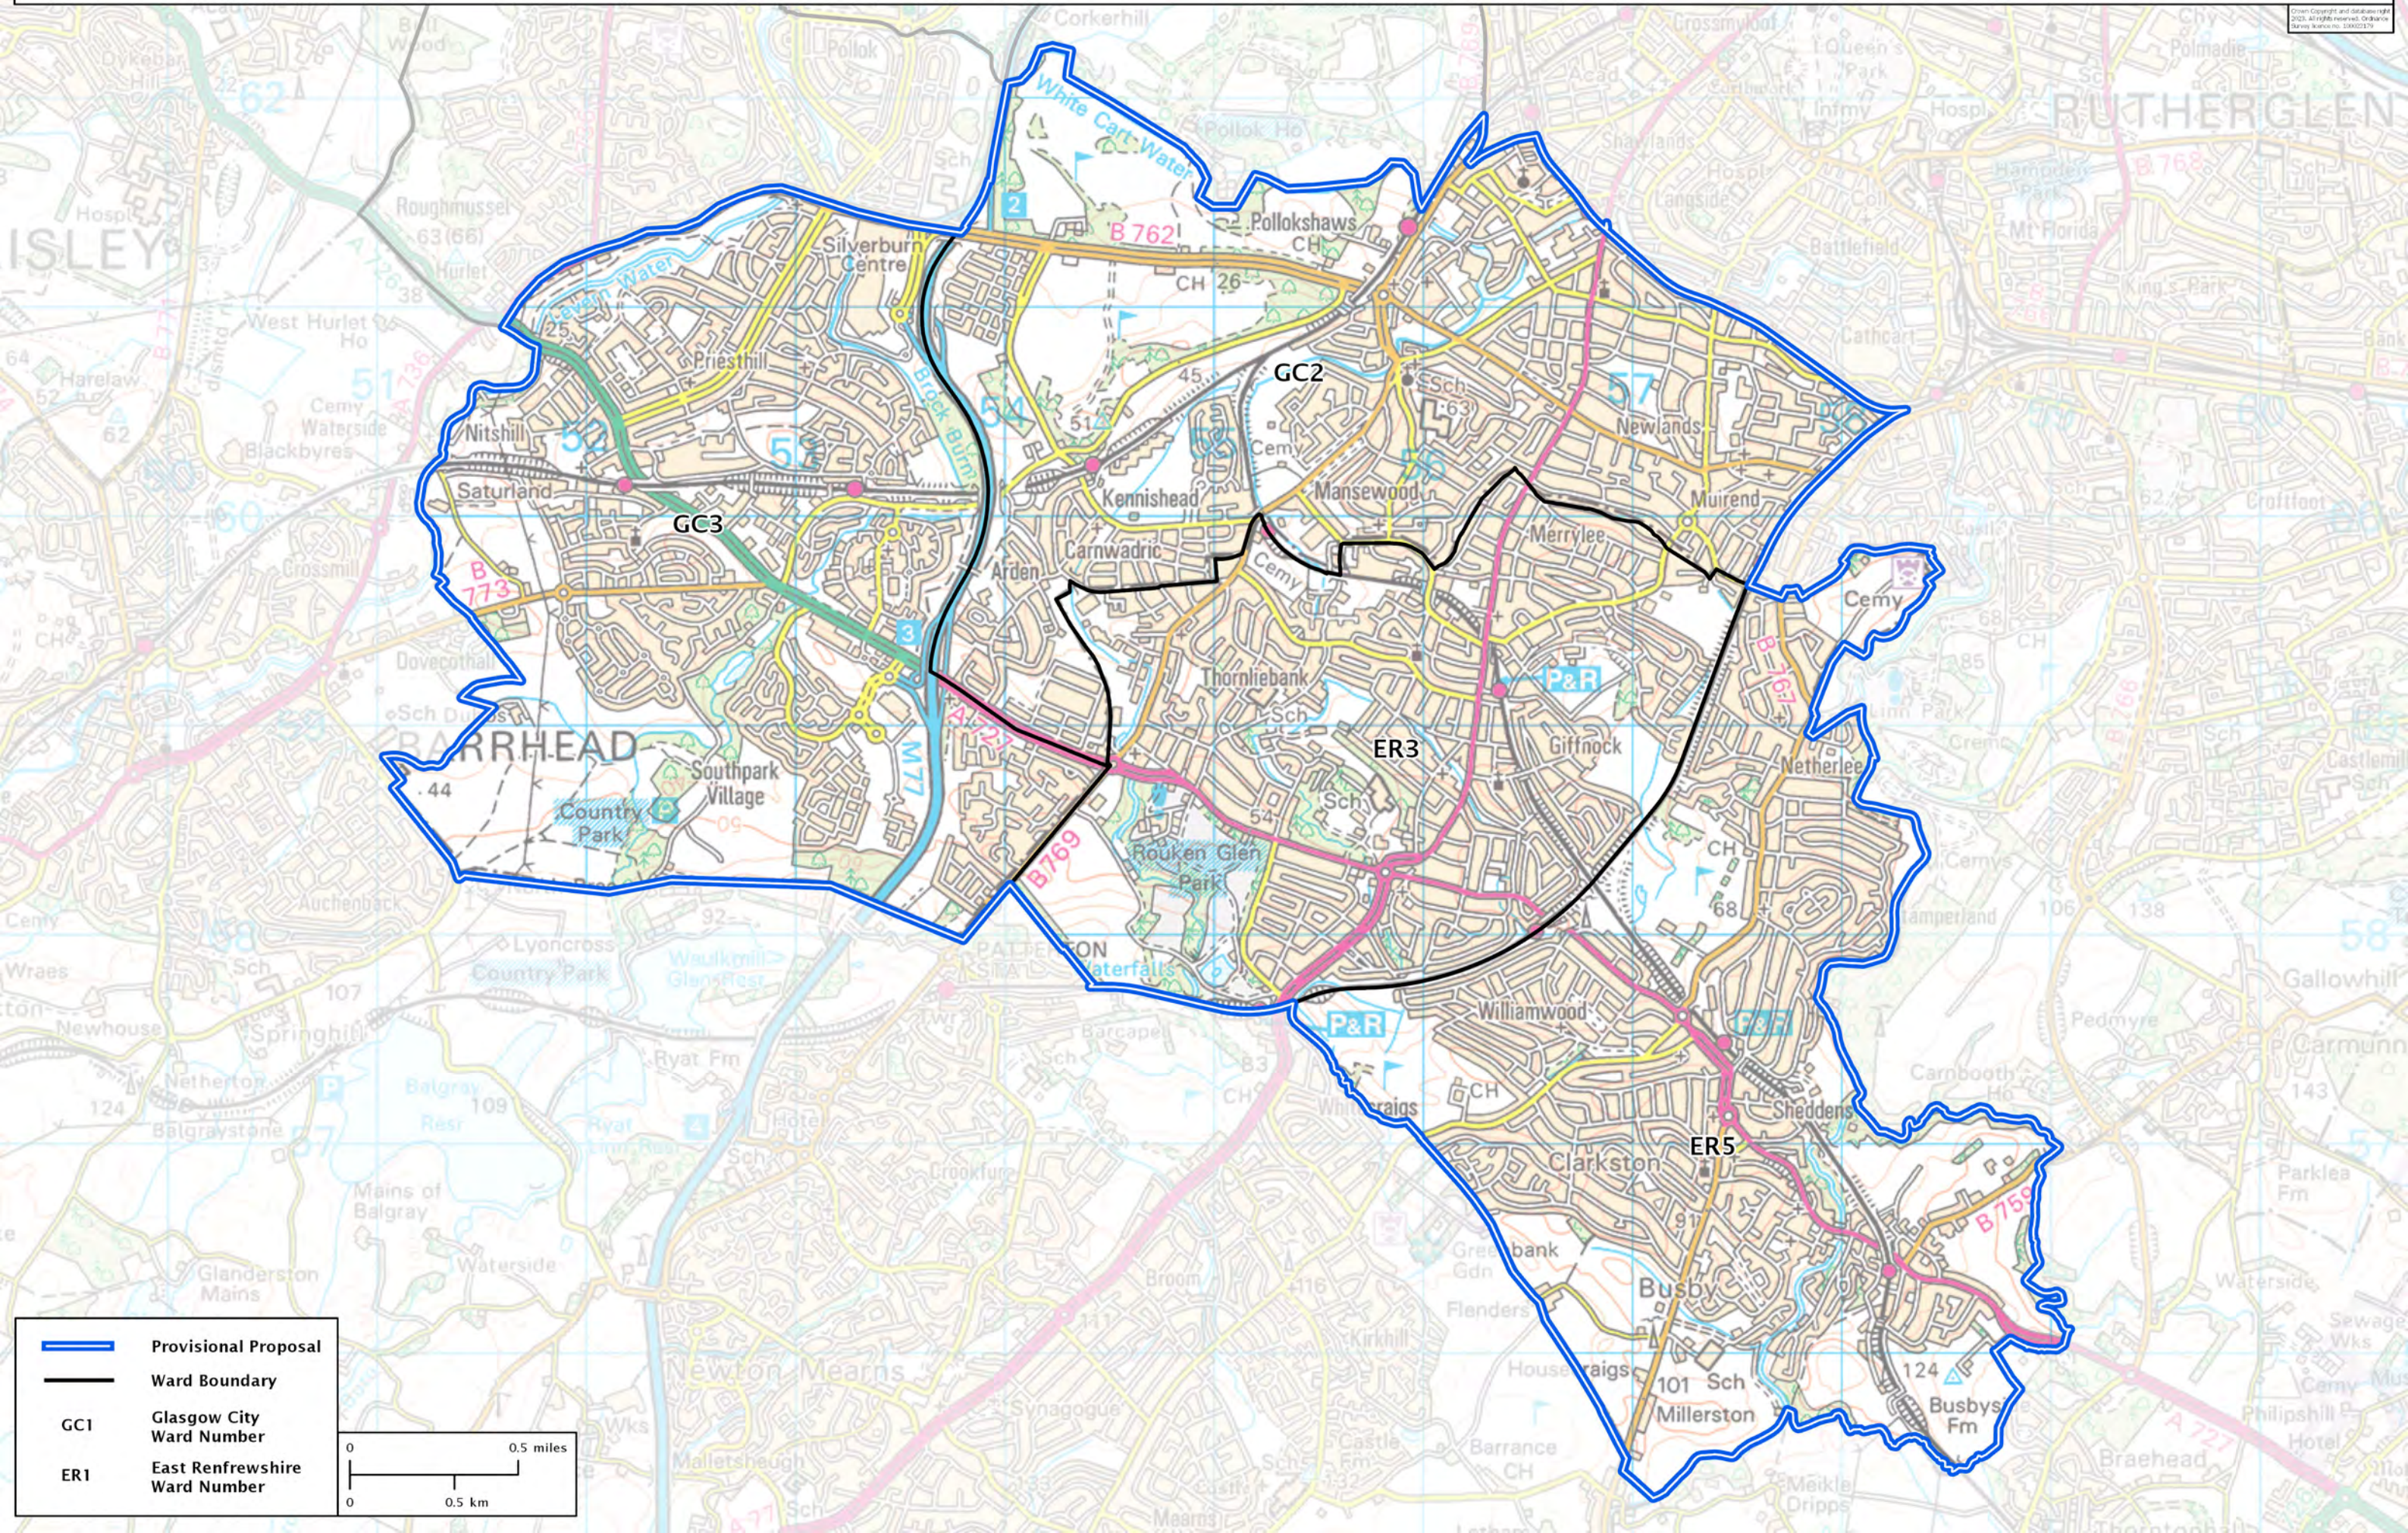

# Second Review of Scottish Parliament Boundaries - Provisional Proposals

## Glasgow Priesthill and Giffnock Burgh Constituency - Electorate 63,822

	Provisional Proposal
	Ward Boundary
GC1	Glasgow City Ward Number
ER1	East Renfrewshire Ward Number