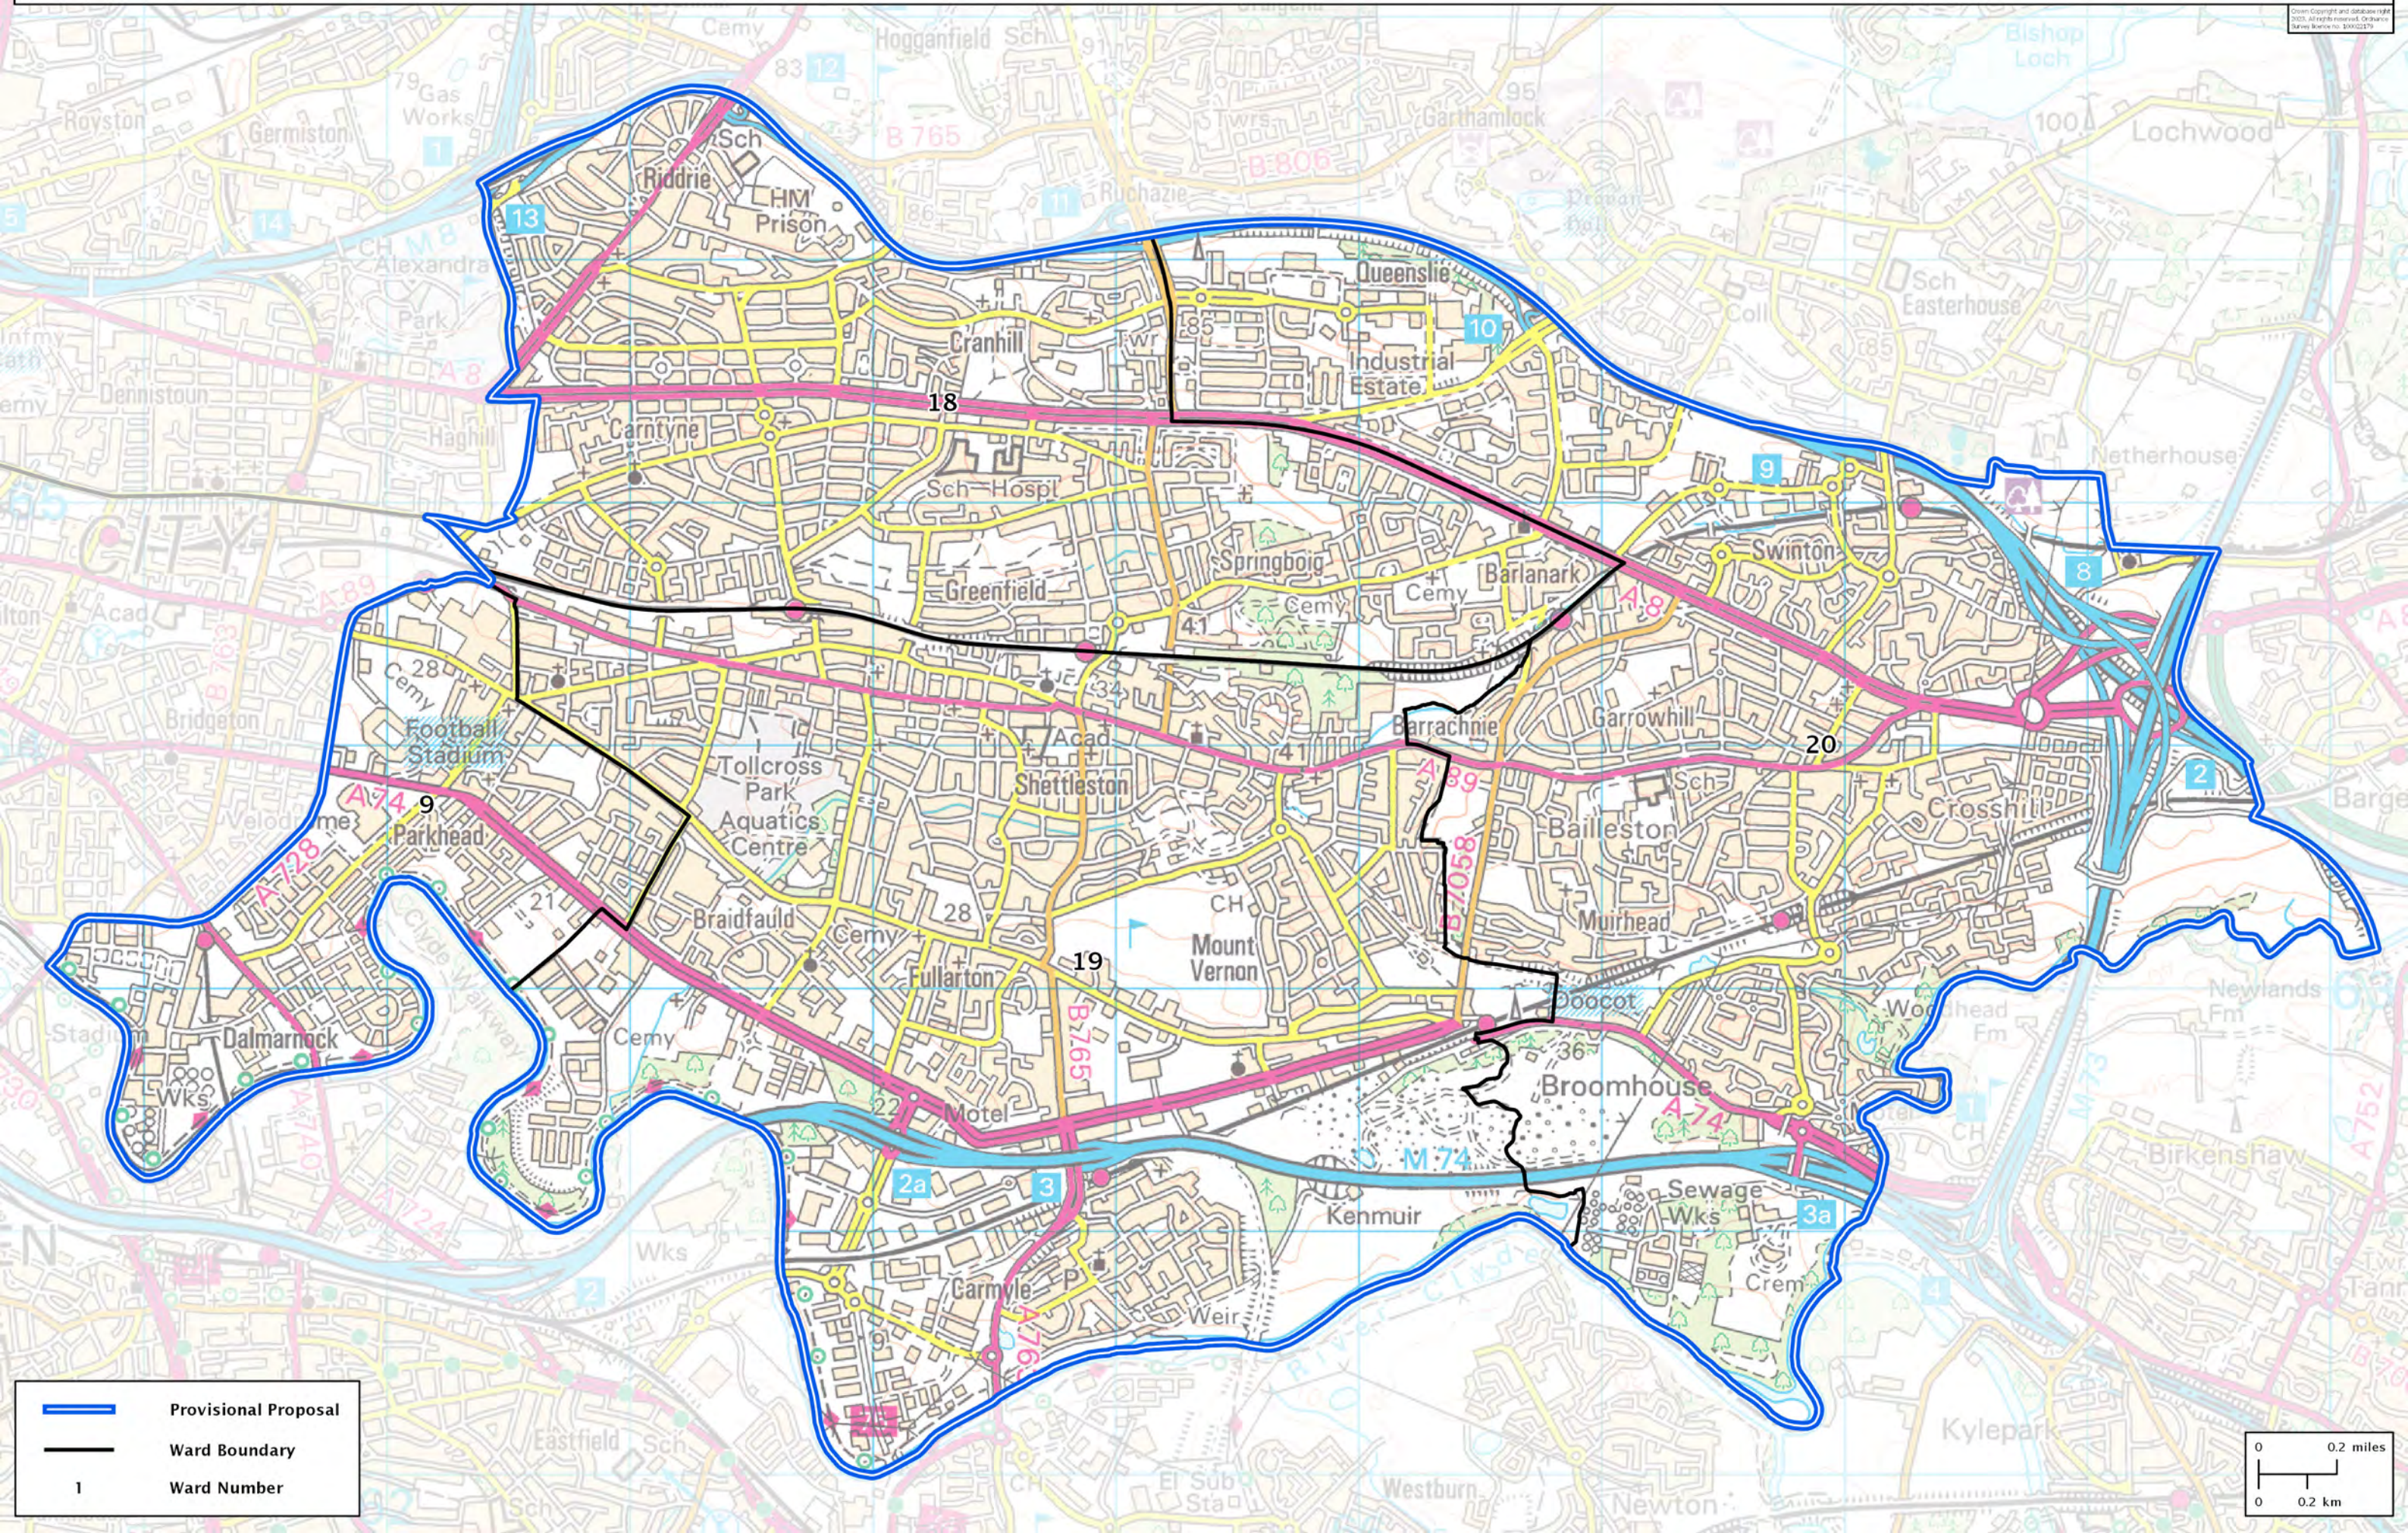

Second Review of Scottish Parliament Boundaries - Provisional Proposals

Glasgow Shettleston and Baillieston Burgh Constituency - Electorate 65,738

	Provisional Proposal
	Ward Boundary
	Ward Number

0 0.2 miles
0 0.2 km