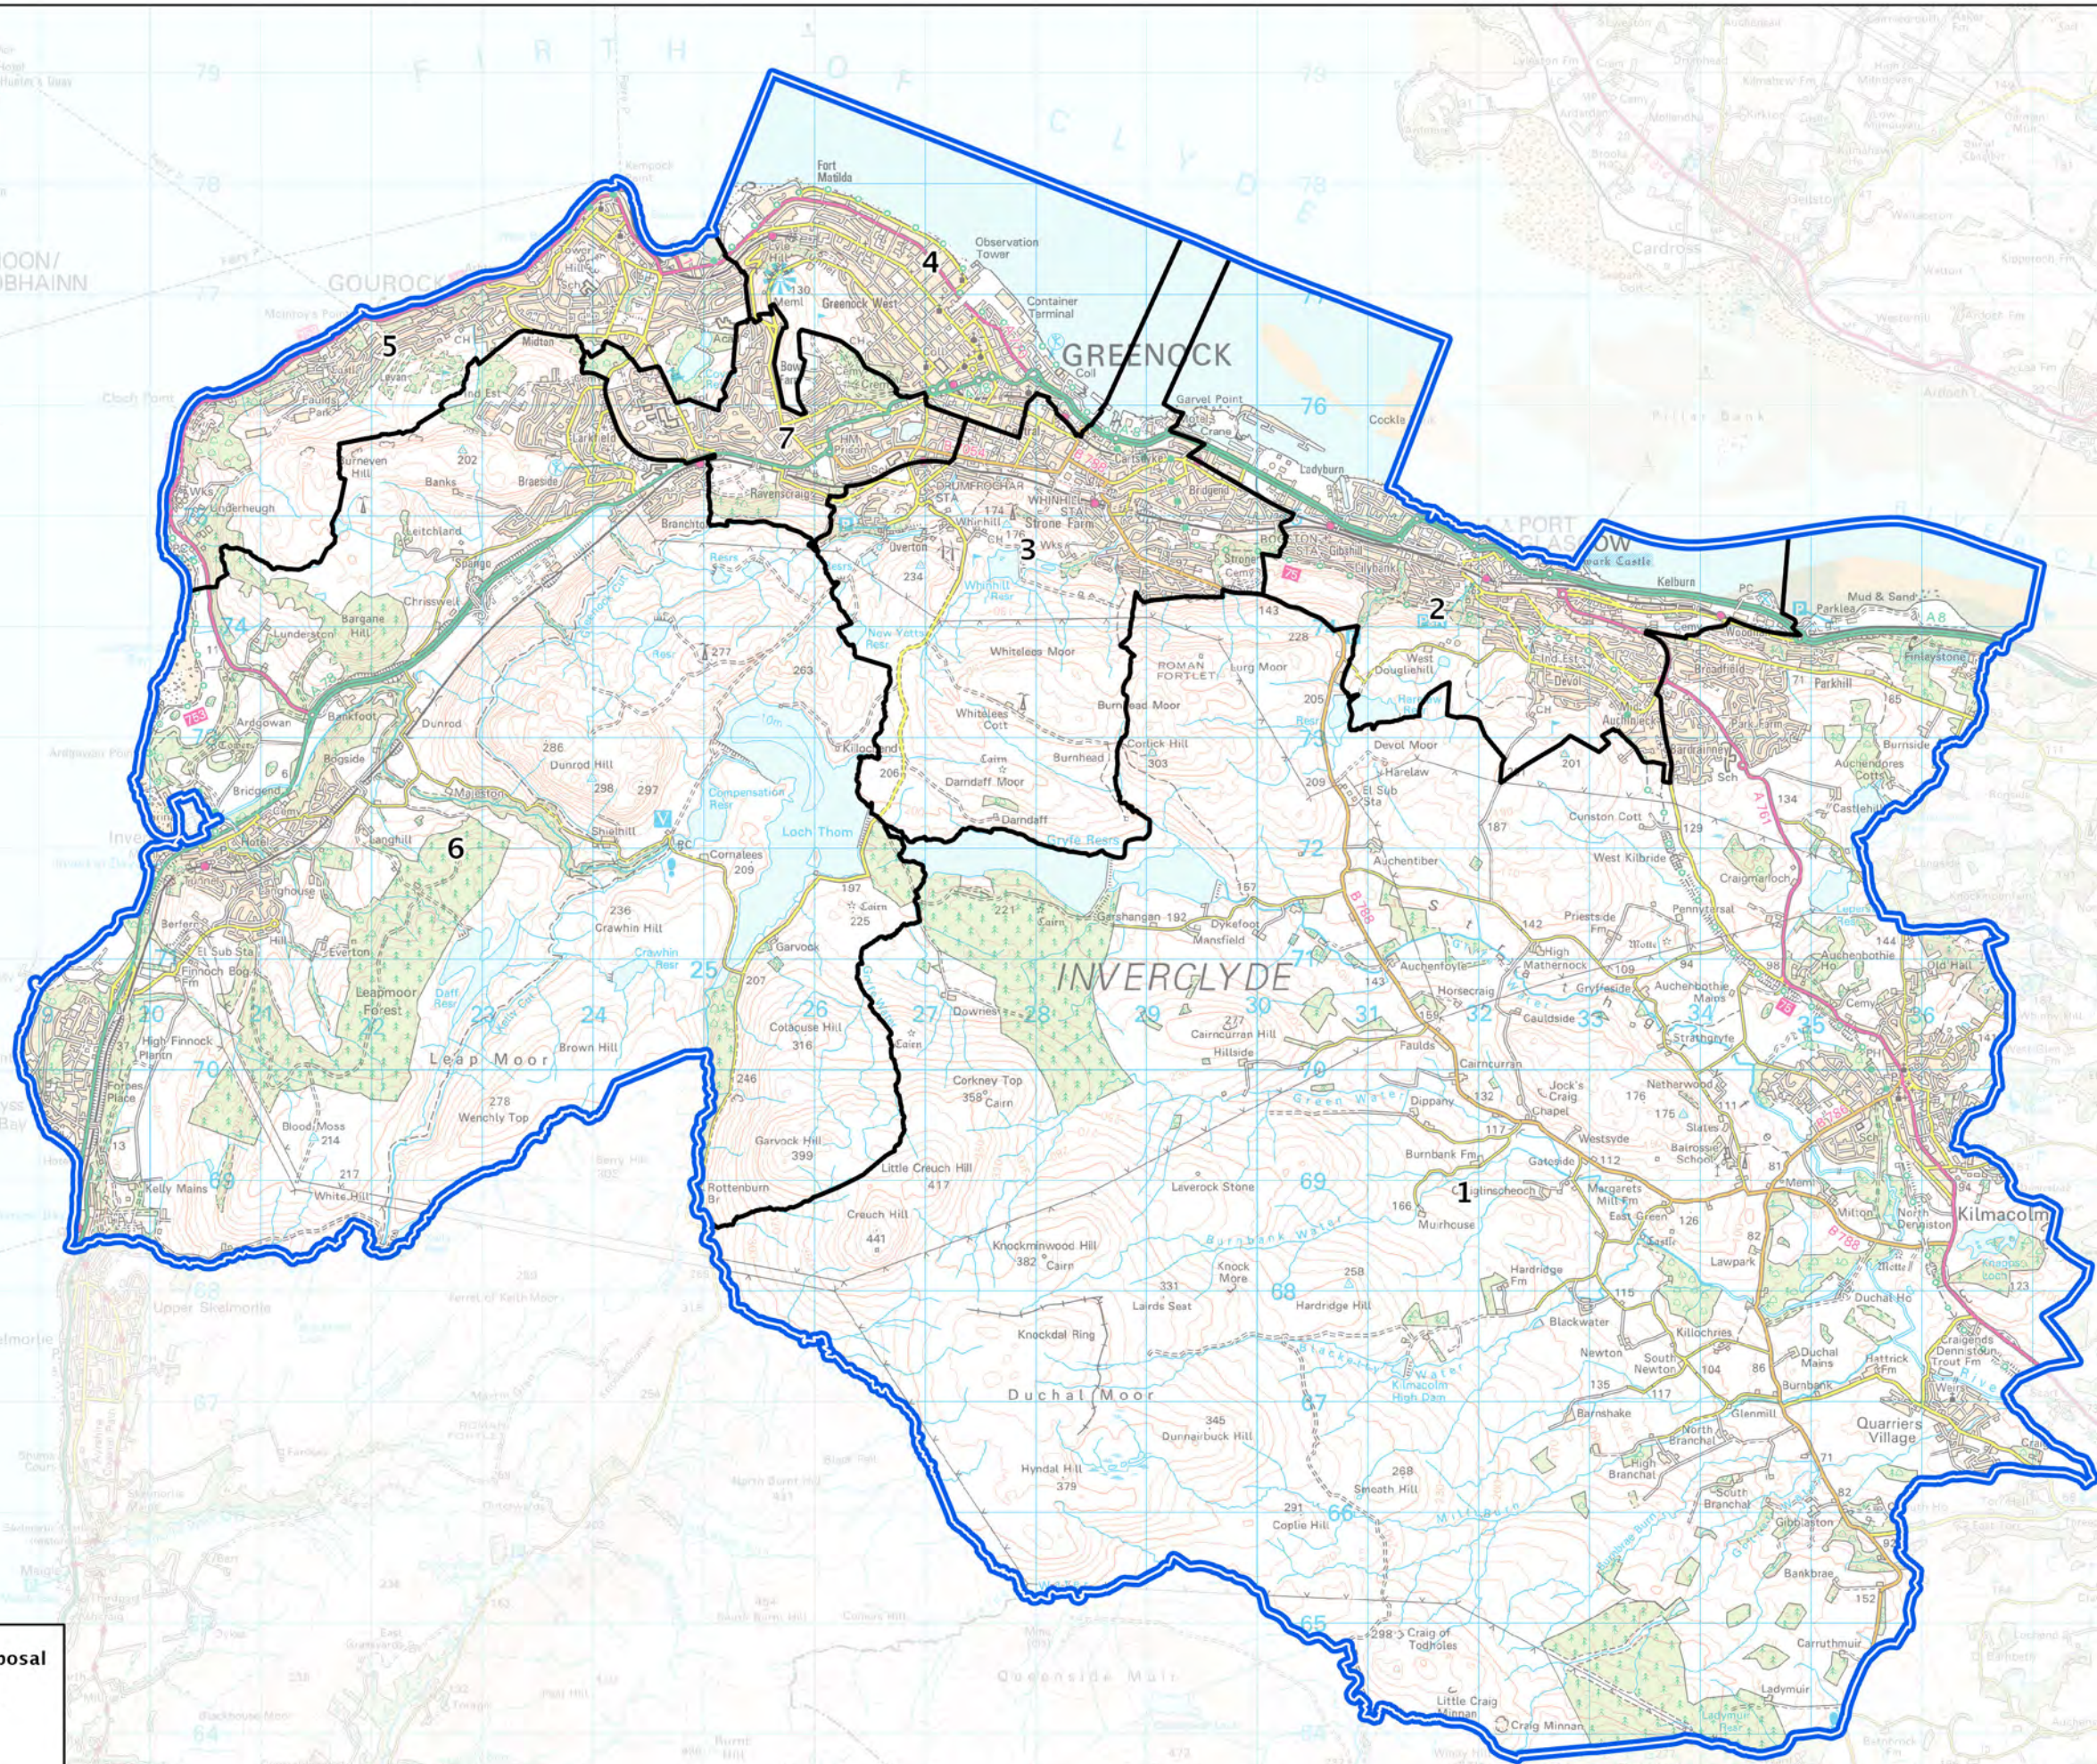

Second Review of Scottish Parliament Boundaries - Provisional Proposals

Inverclyde County Constituency - Electorate 60,794

Provisional Proposal

Ward Boundary

Ward Number