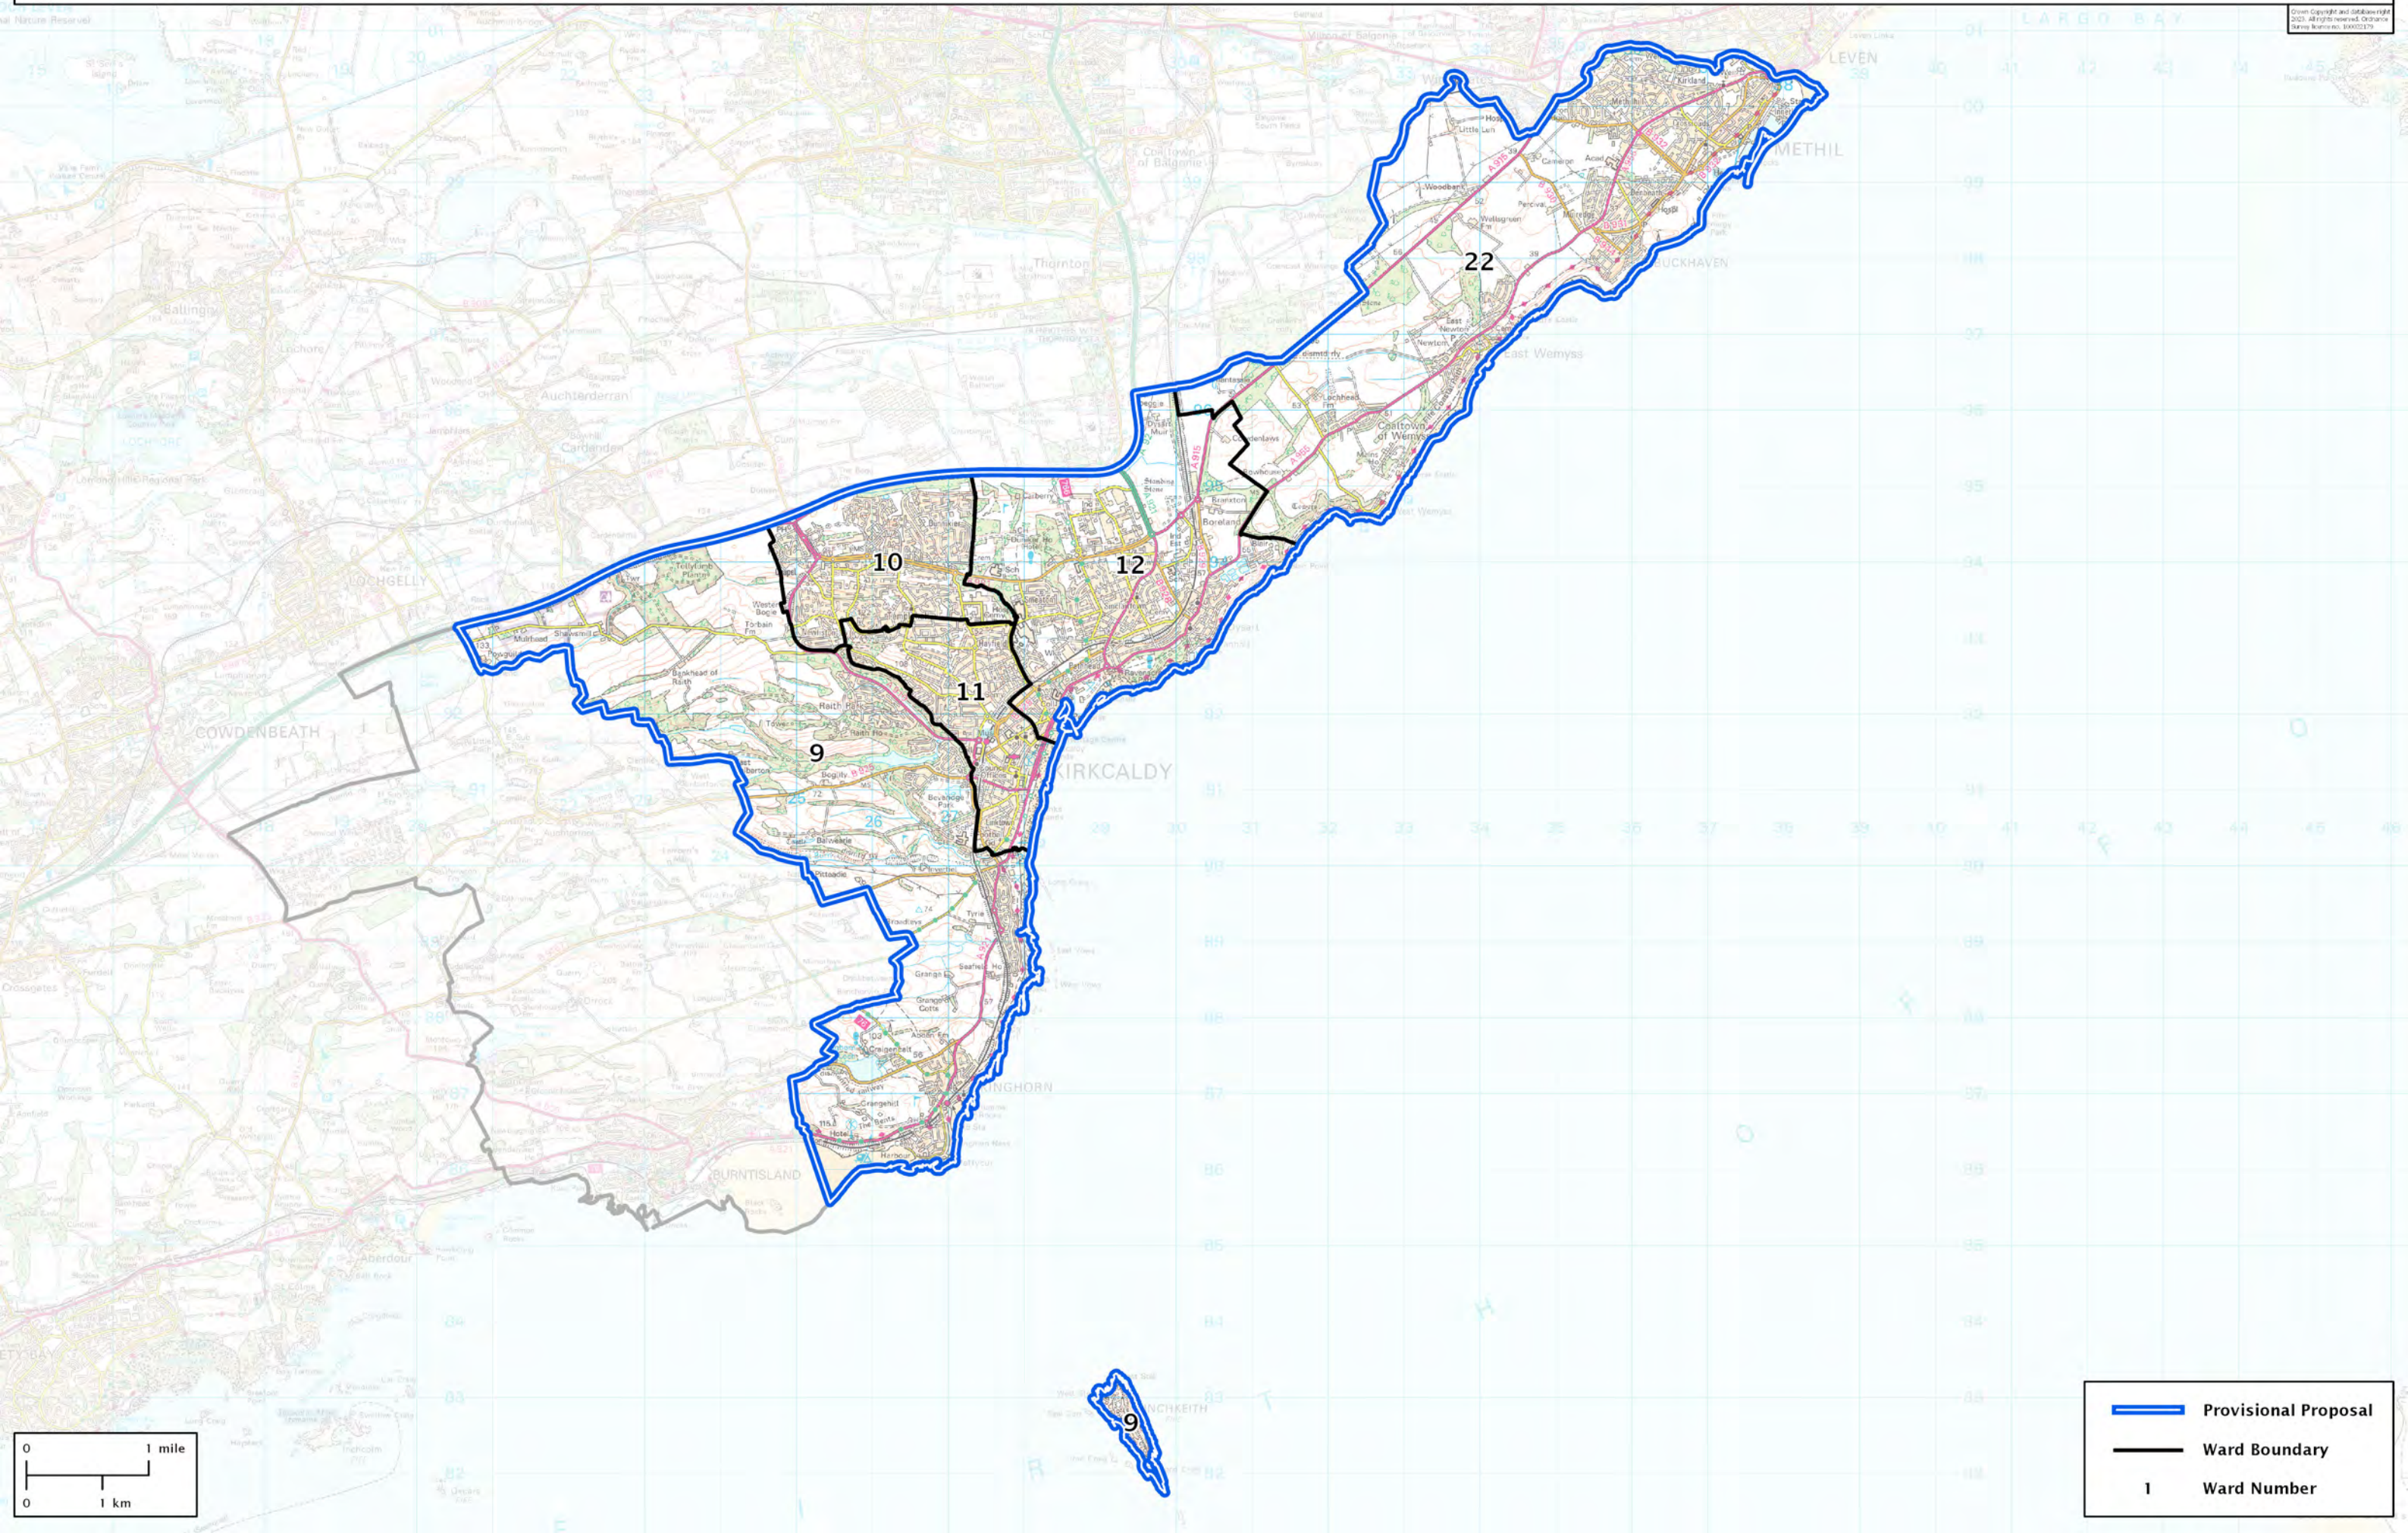

Second Review of Scottish Parliament Boundaries - Provisional Proposals

Kirkcaldy Burgh Constituency - Electorate 55,100

Provisional Proposal
Ward Boundary
1 Ward Number

0 1 mile
0 1 km