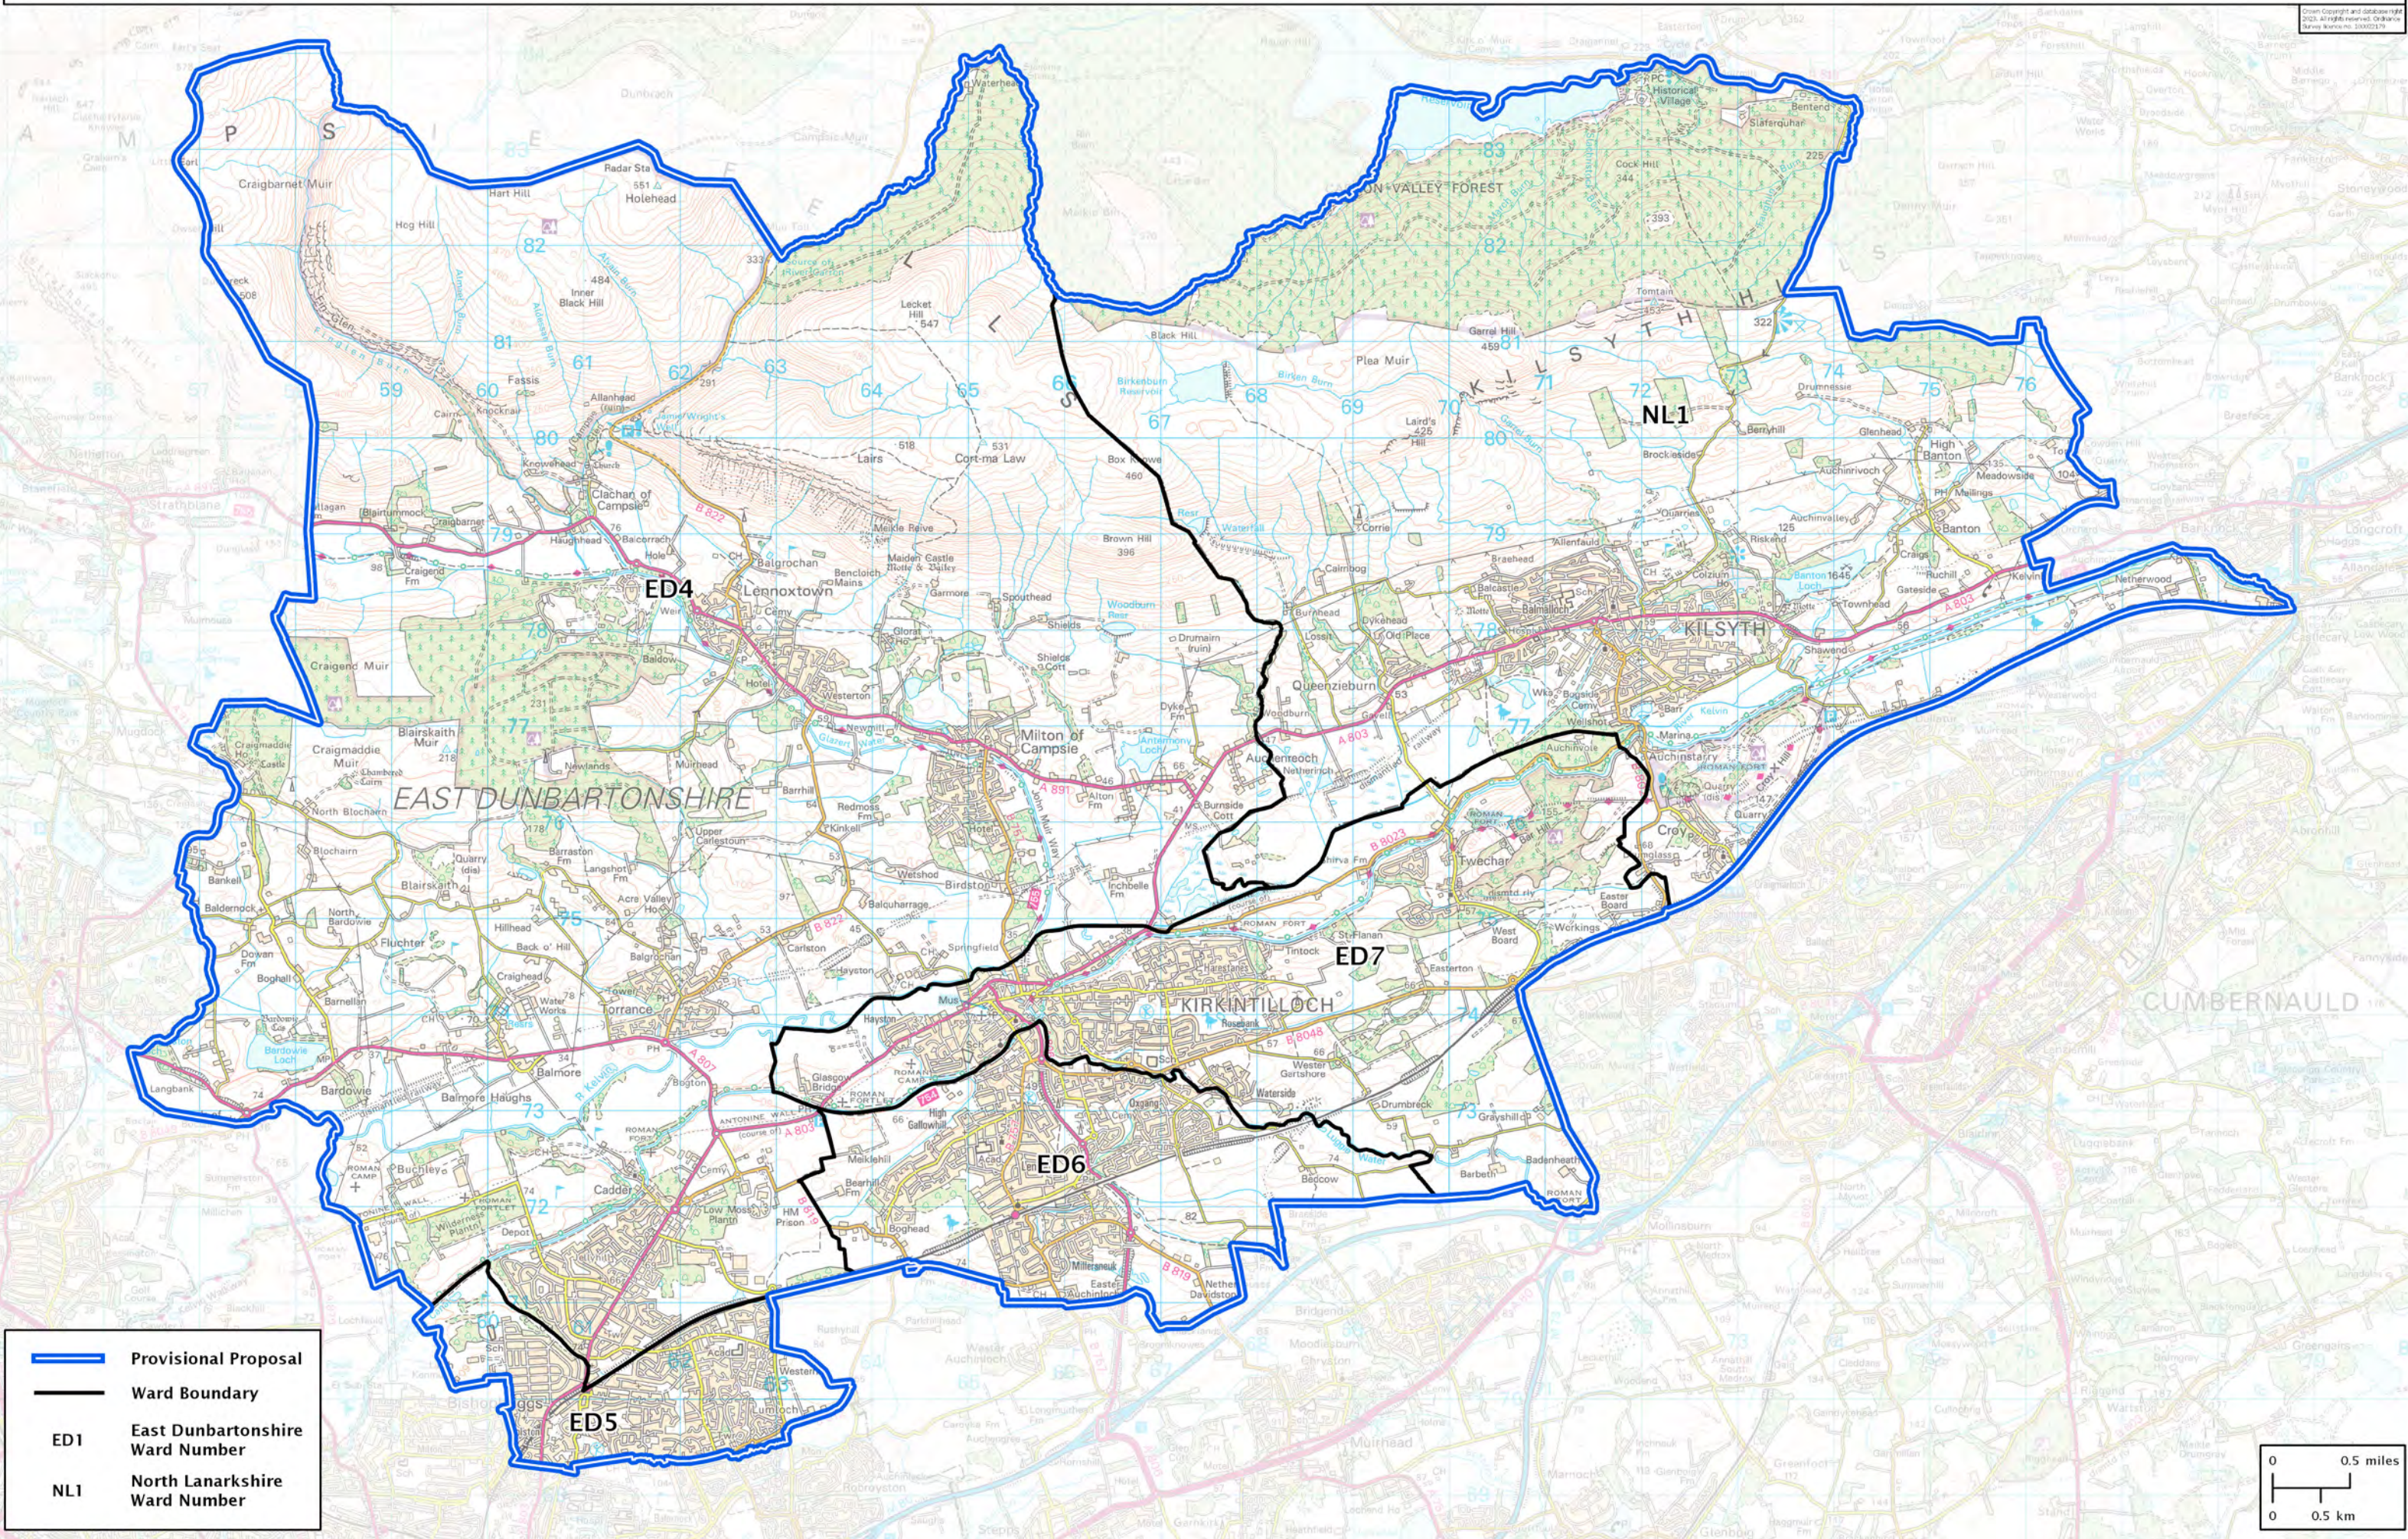

Second Review of Scottish Parliament Boundaries - Provisional Proposals

Kirkintilloch and Kilsyth County Constituency - Electorate 62,771

- ▬ Provisional Proposal
- ▬ Ward Boundary
- **ED1** East Dunbartonshire Ward Number
- **NL1** North Lanarkshire Ward Number