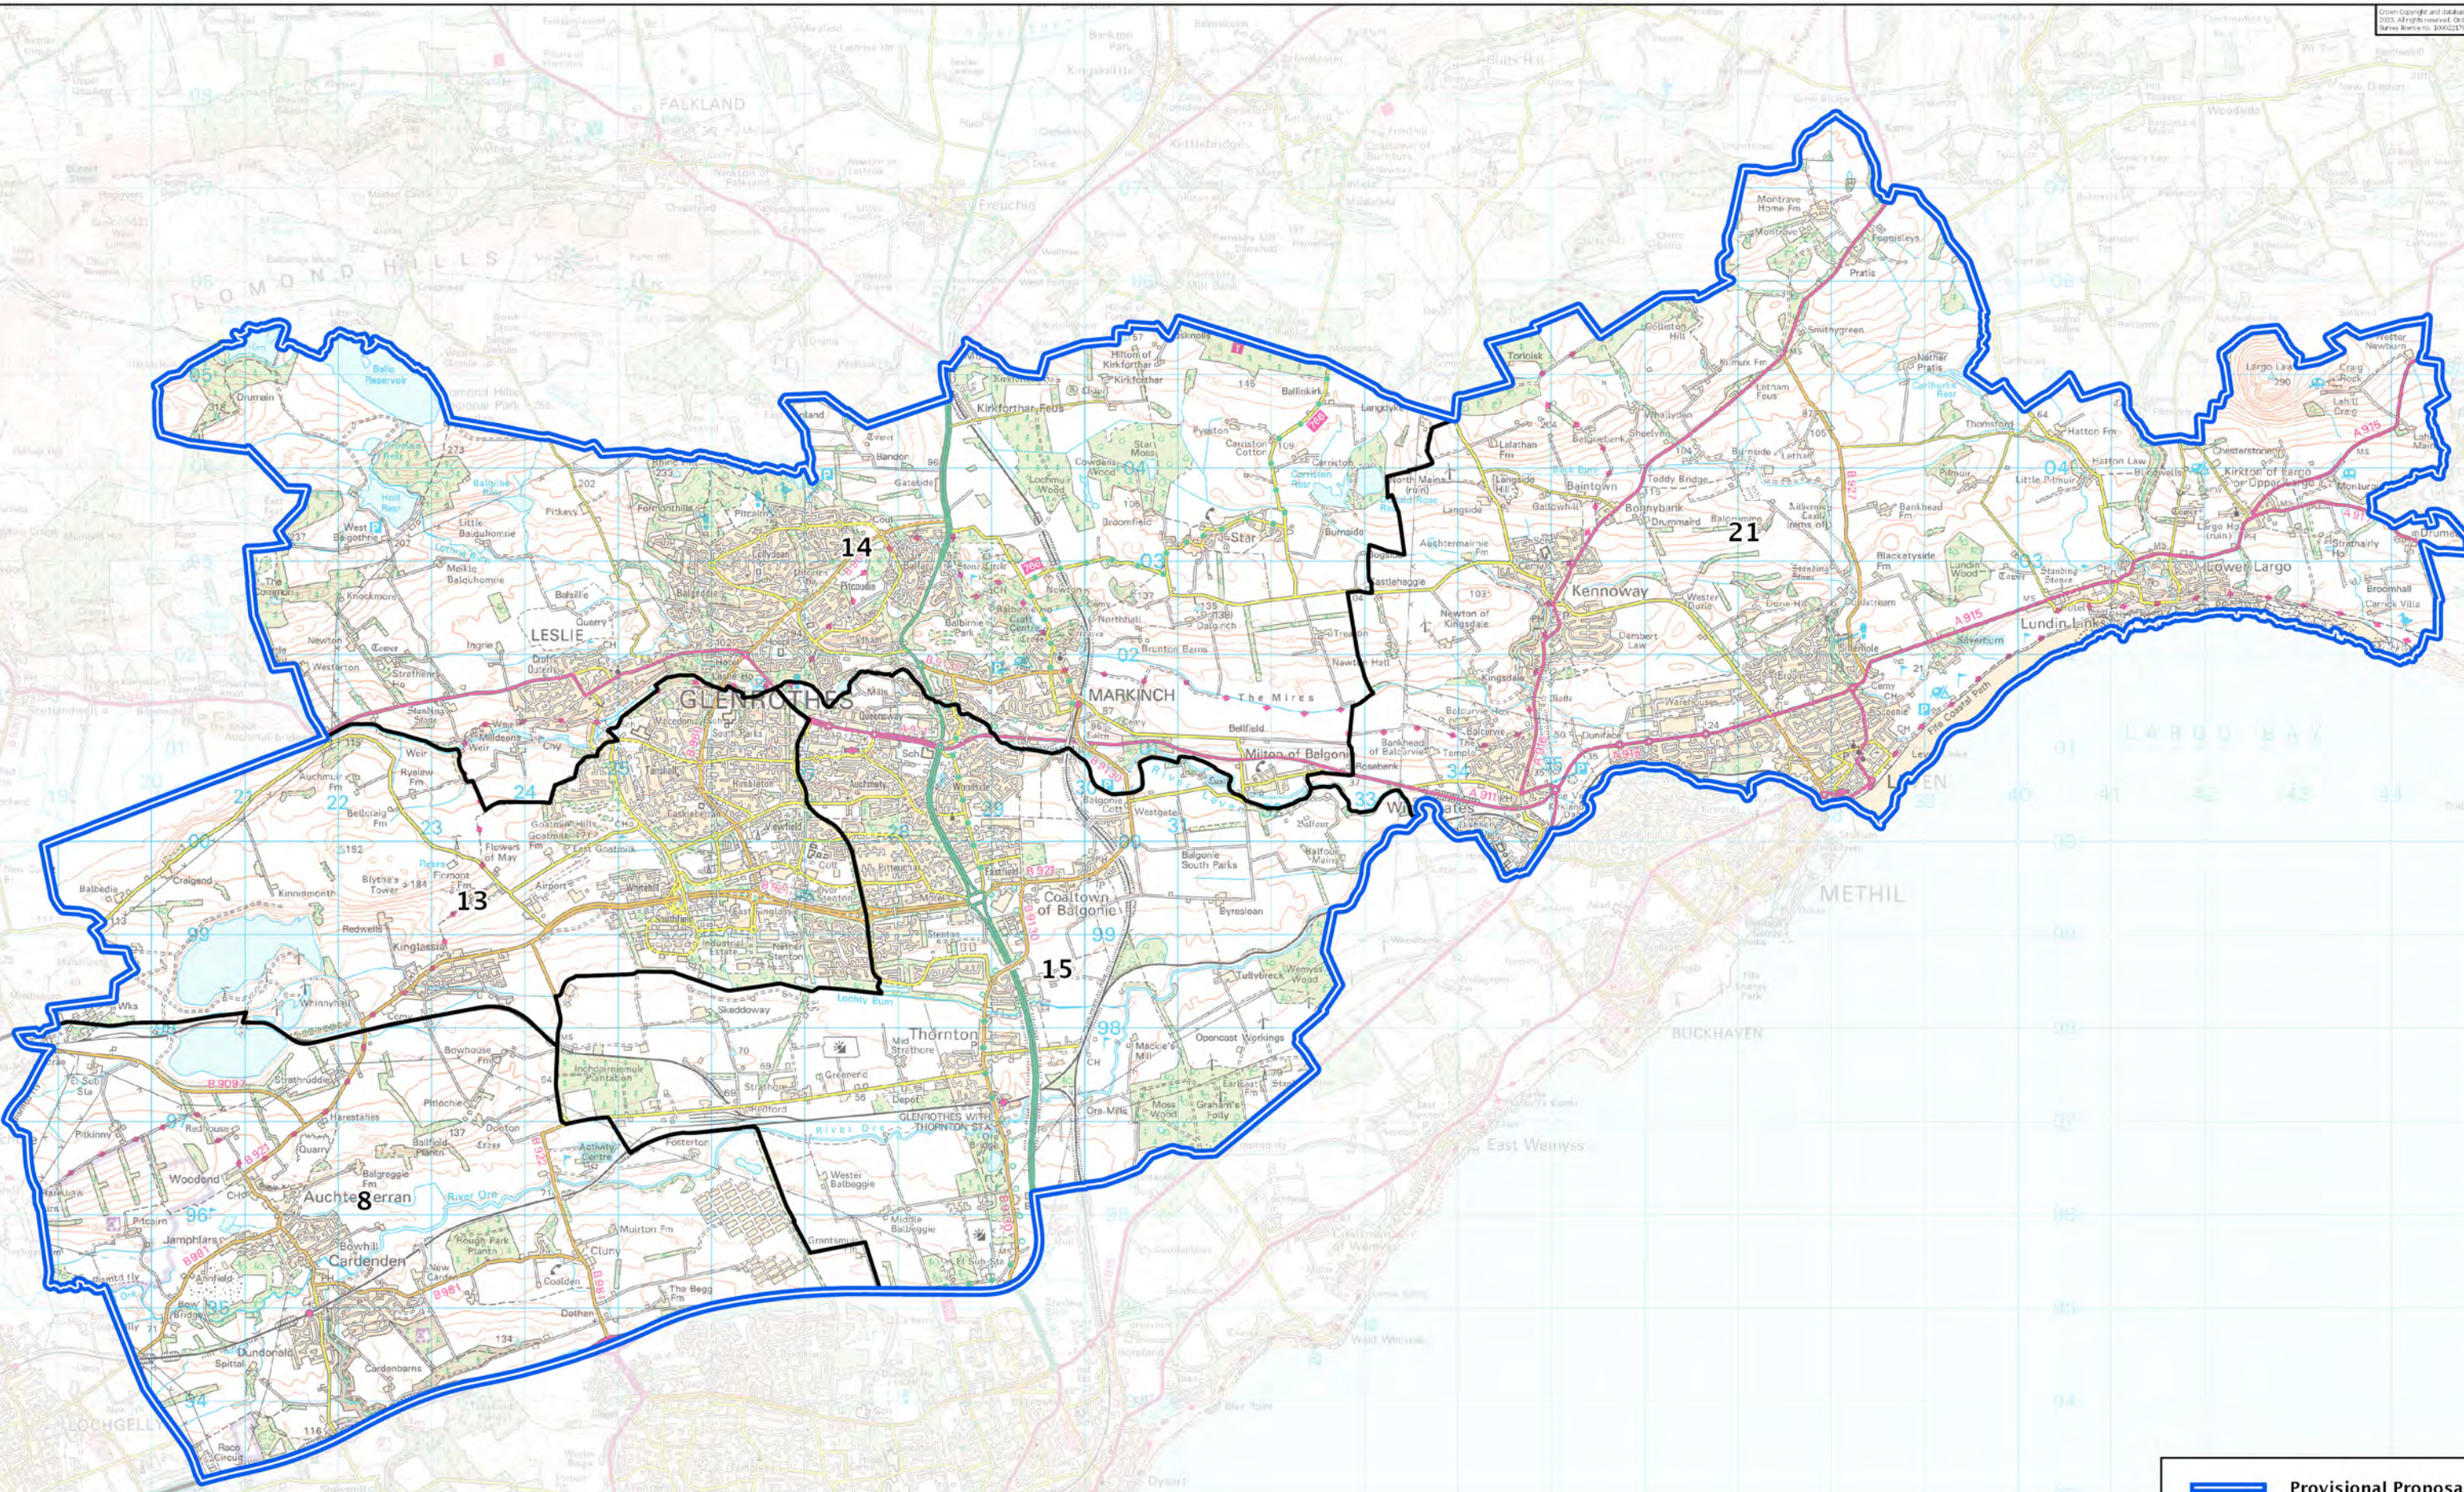

Second Review of Scottish Parliament Boundaries - Provisional Proposals

Mid Fife and Glenrothes County Constituency - Electorate 58,436

	Provisional Proposal
	Ward Boundary
1	Ward Number