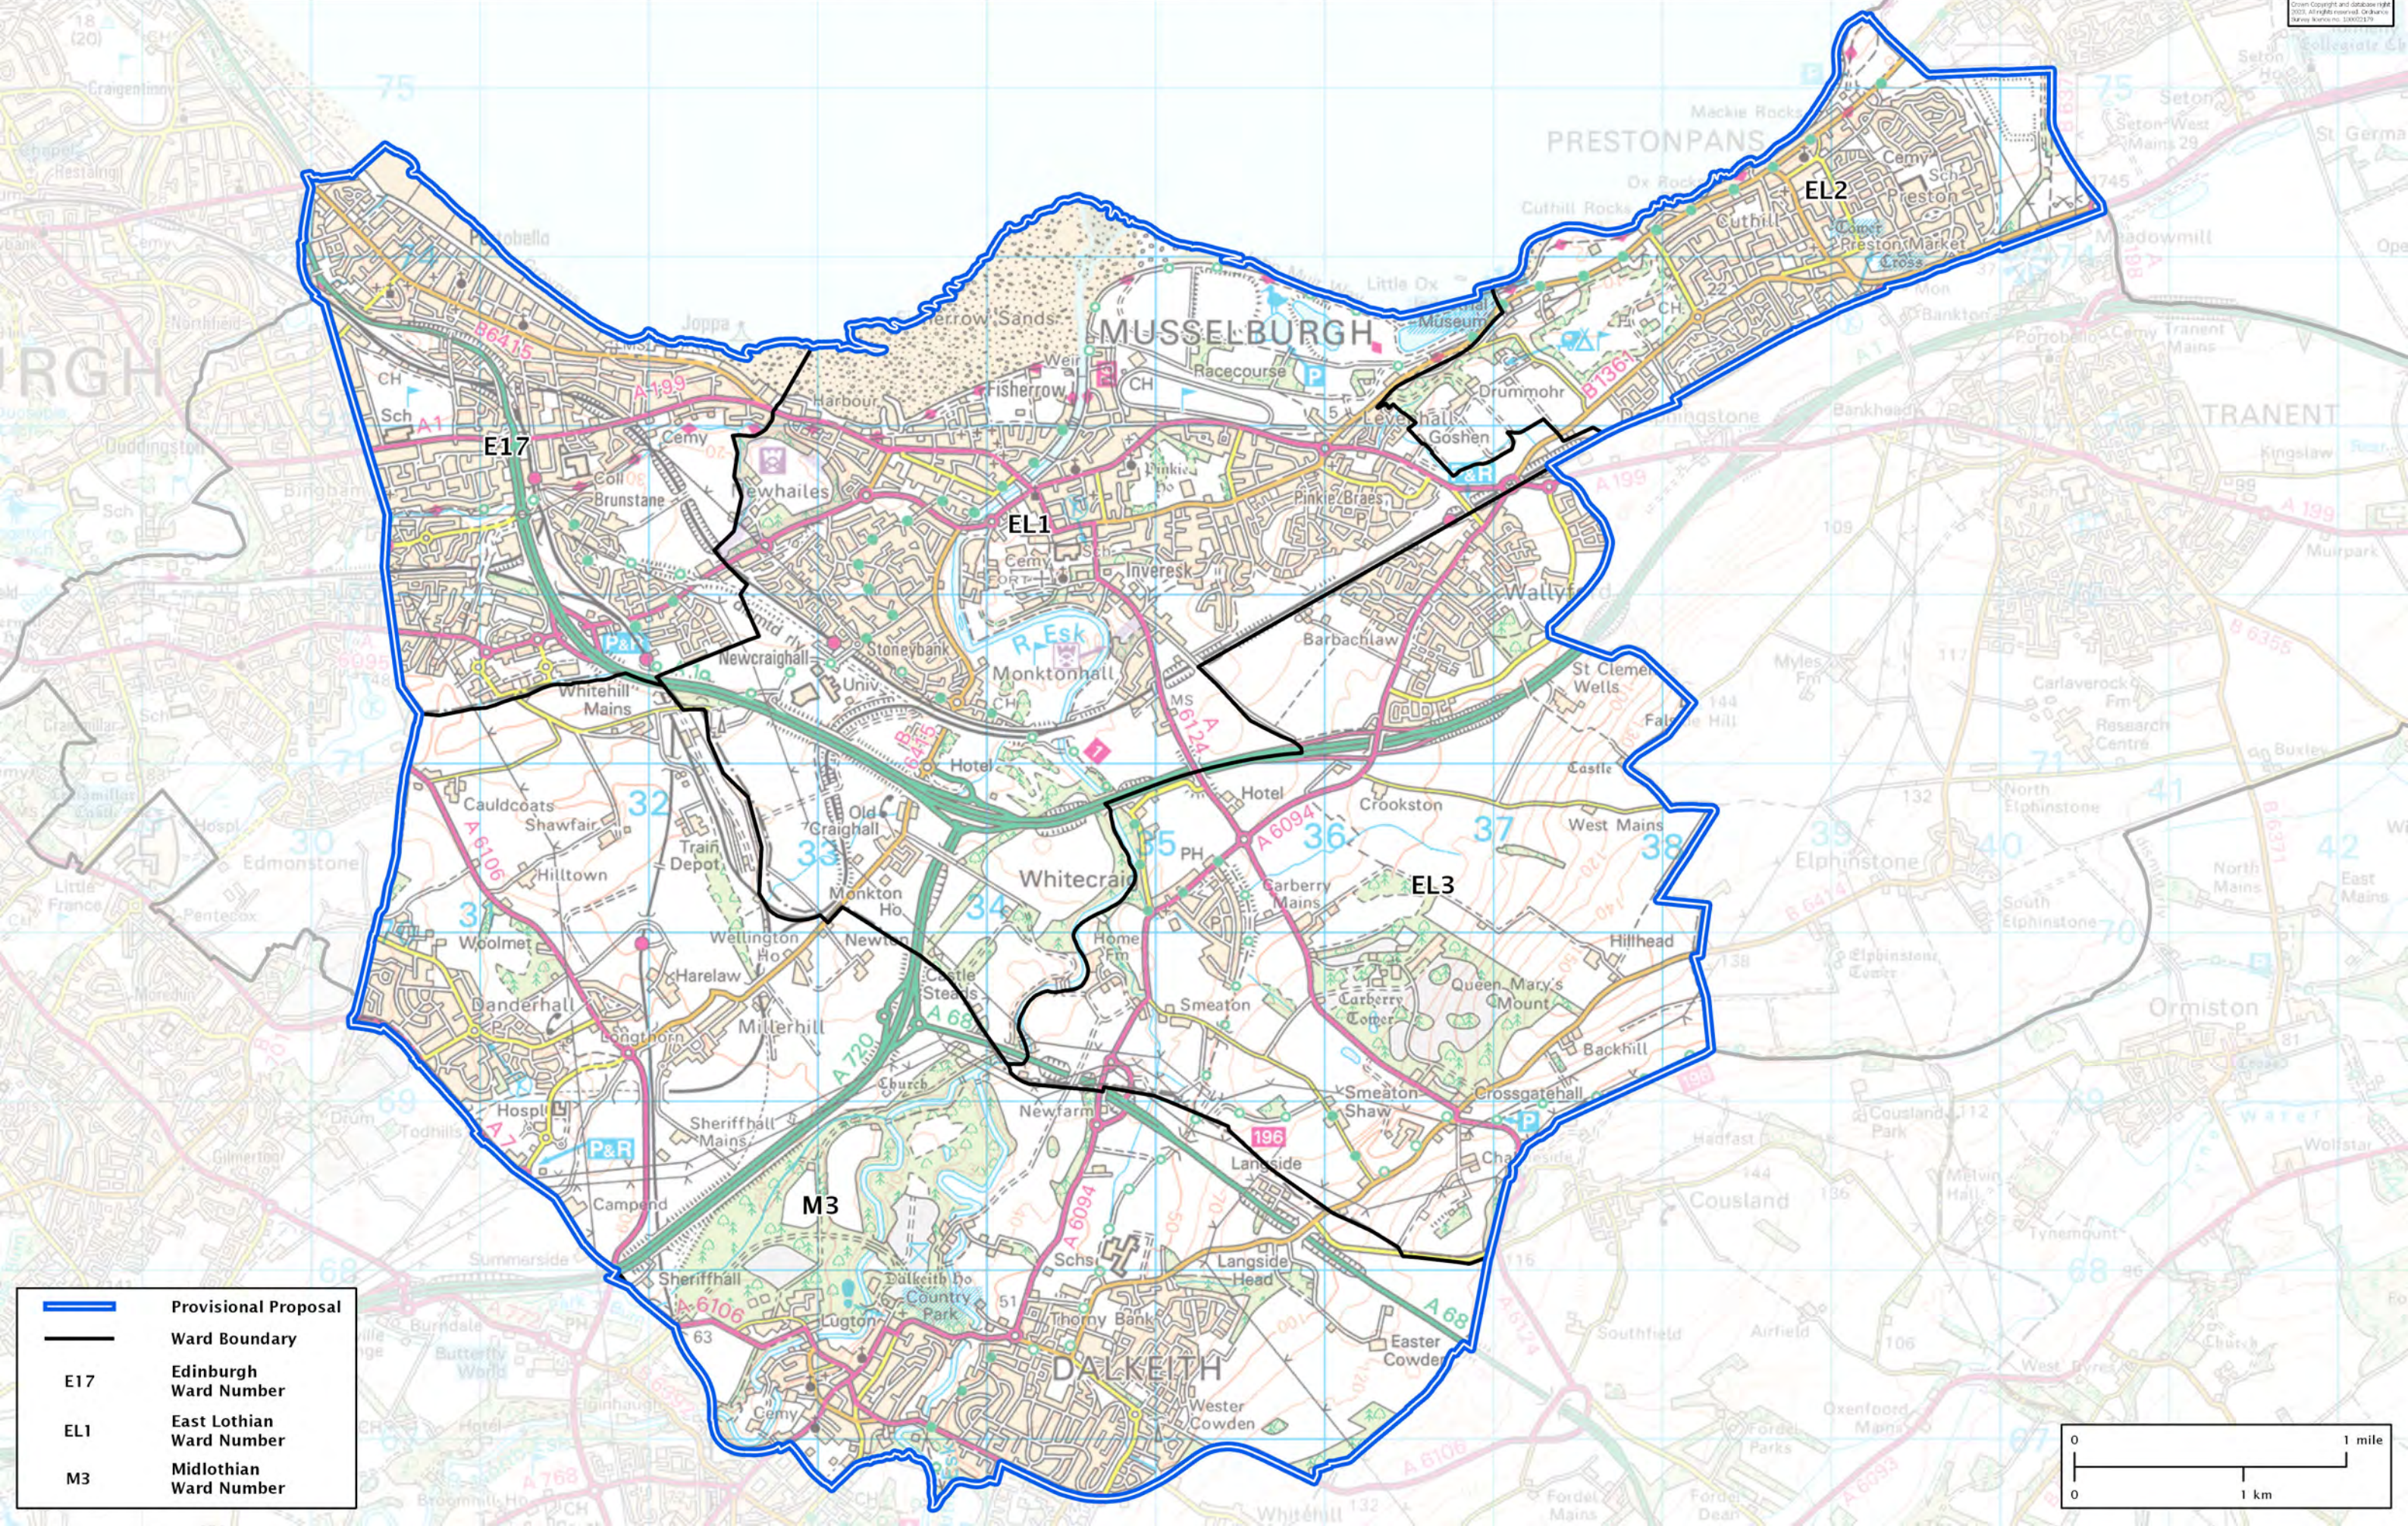

Second Review of Scottish Parliament Boundaries - Provisional Proposals

Midlothian North and Musselburgh Burgh Constituency - Electorate 55,122

	Provisional Proposal
	Ward Boundary
E17	Edinburgh Ward Number
EL1	East Lothian Ward Number
M3	Midlothian Ward Number