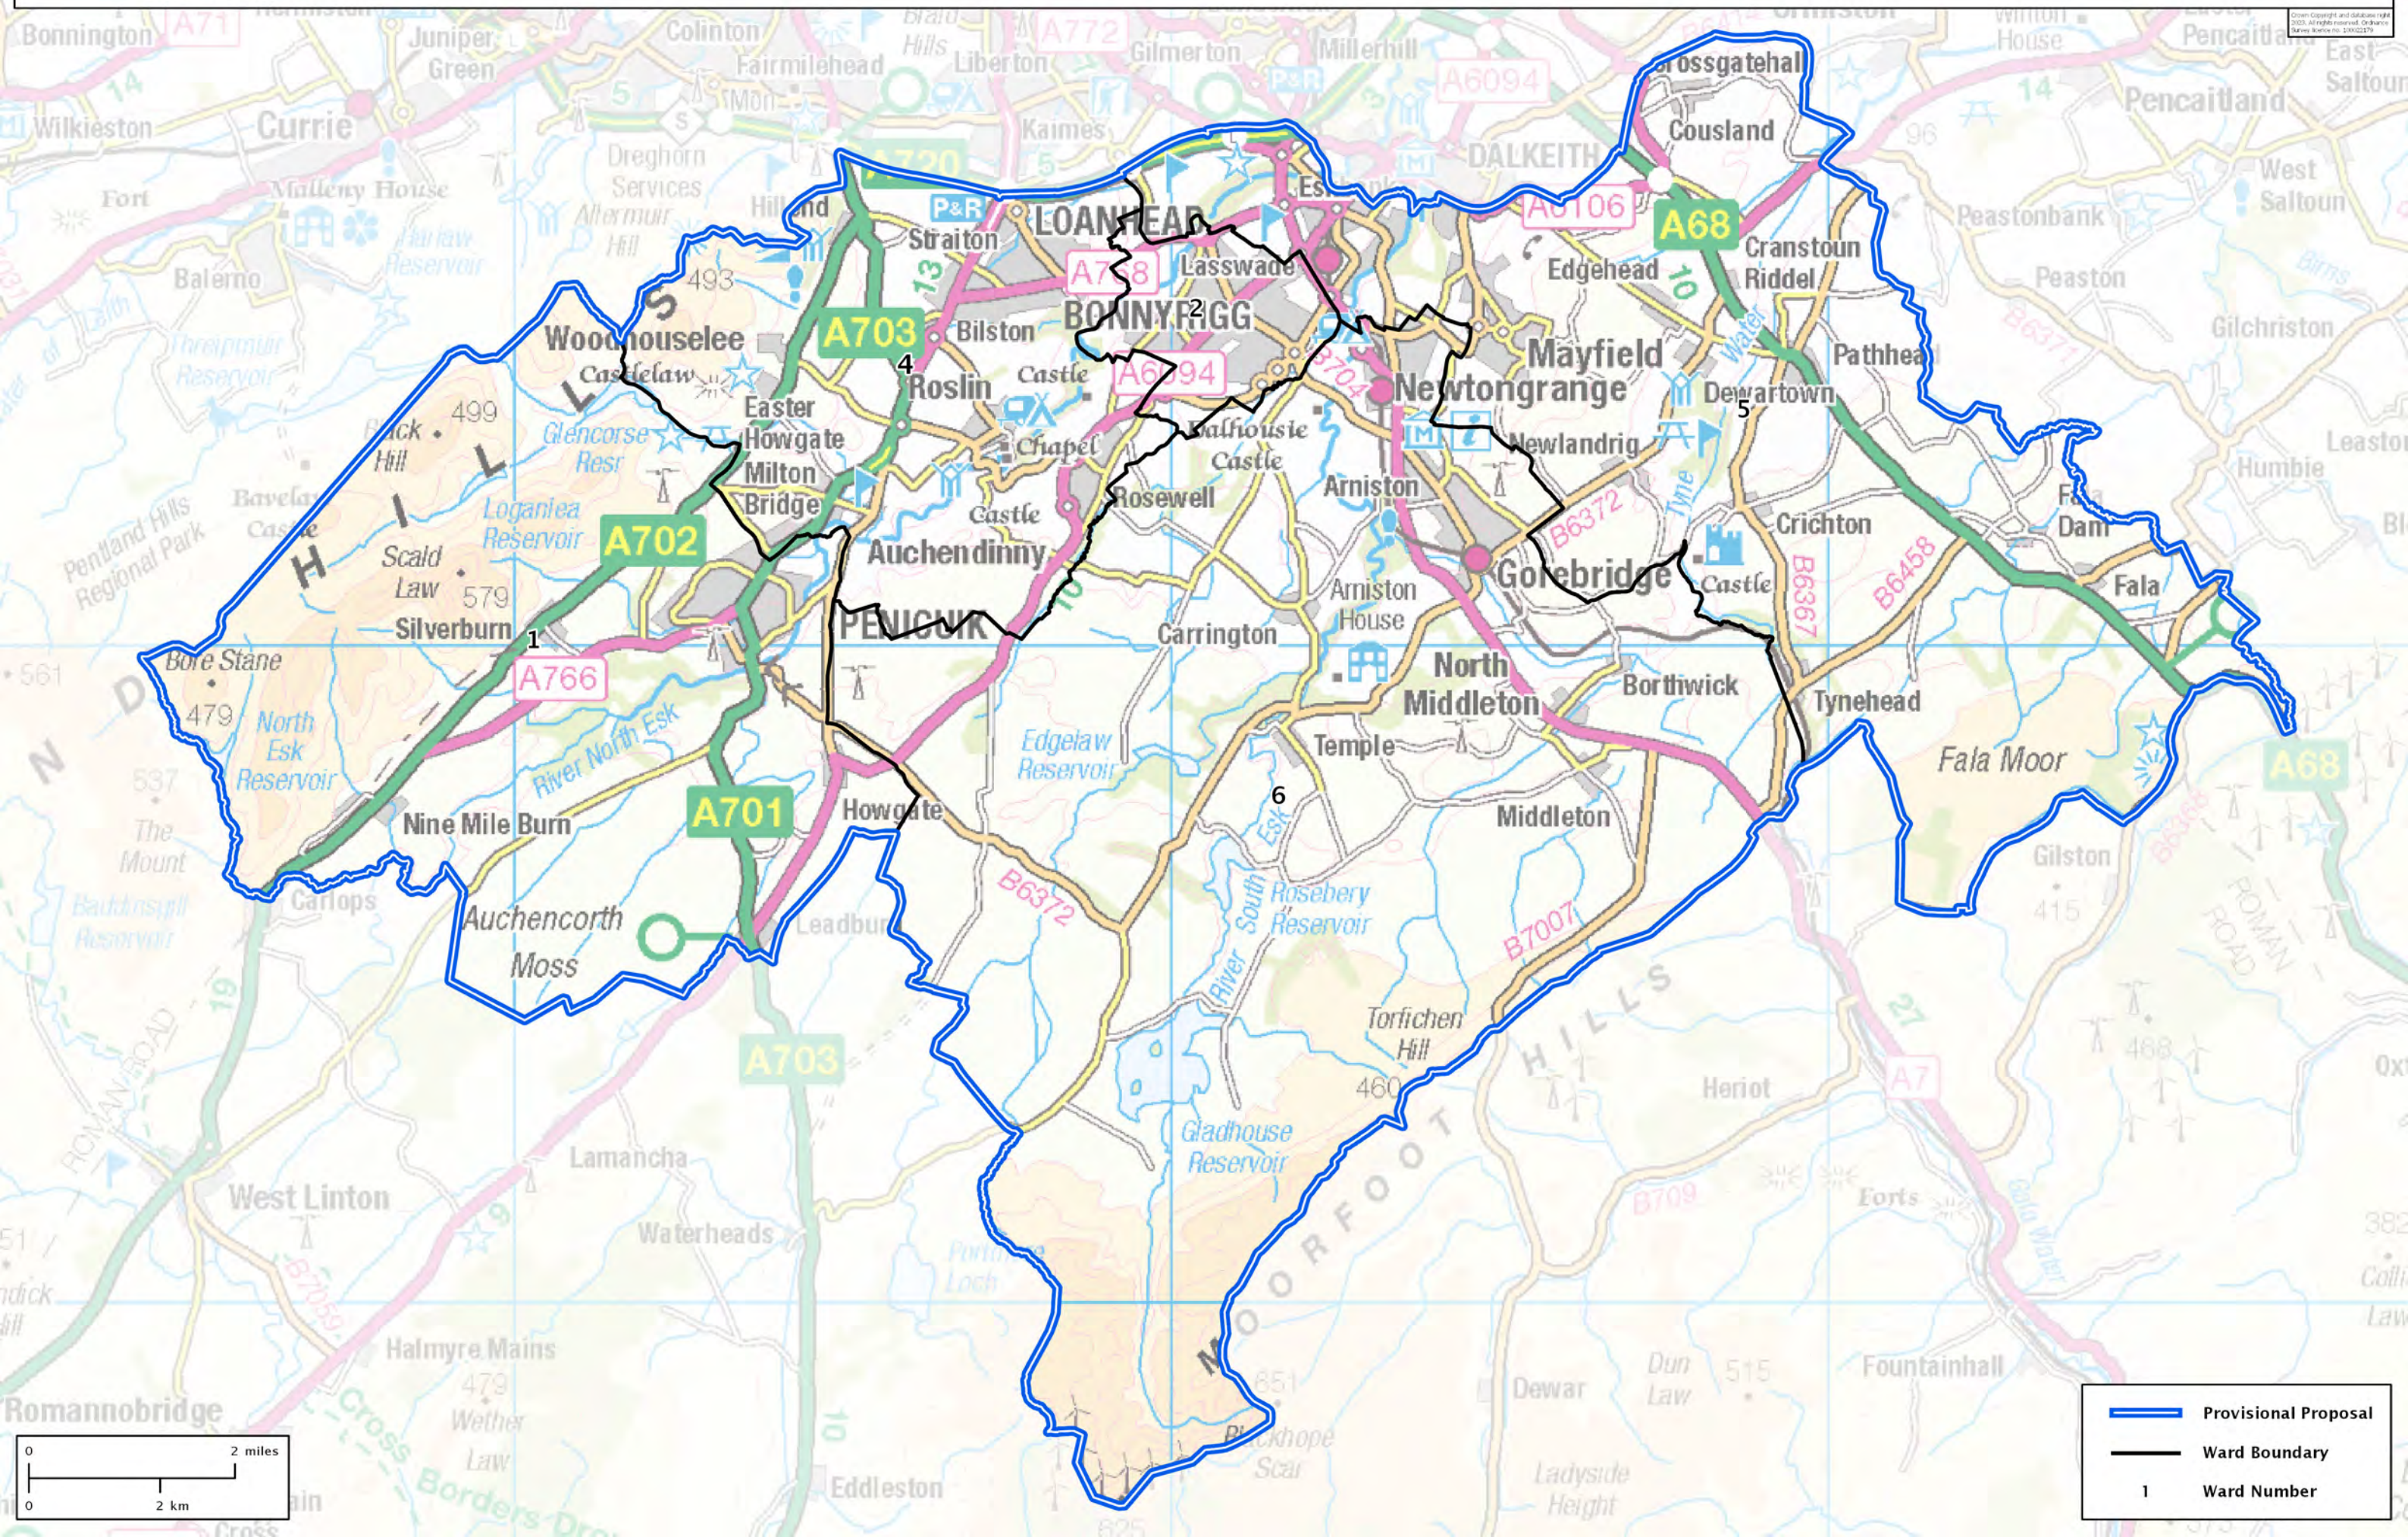

Second Review of Scottish Parliament Boundaries - Provisional Proposals

Midlothian South County Constituency - Electorate 64,424

— Provisional Proposal
 — Ward Boundary
 1 Ward Number