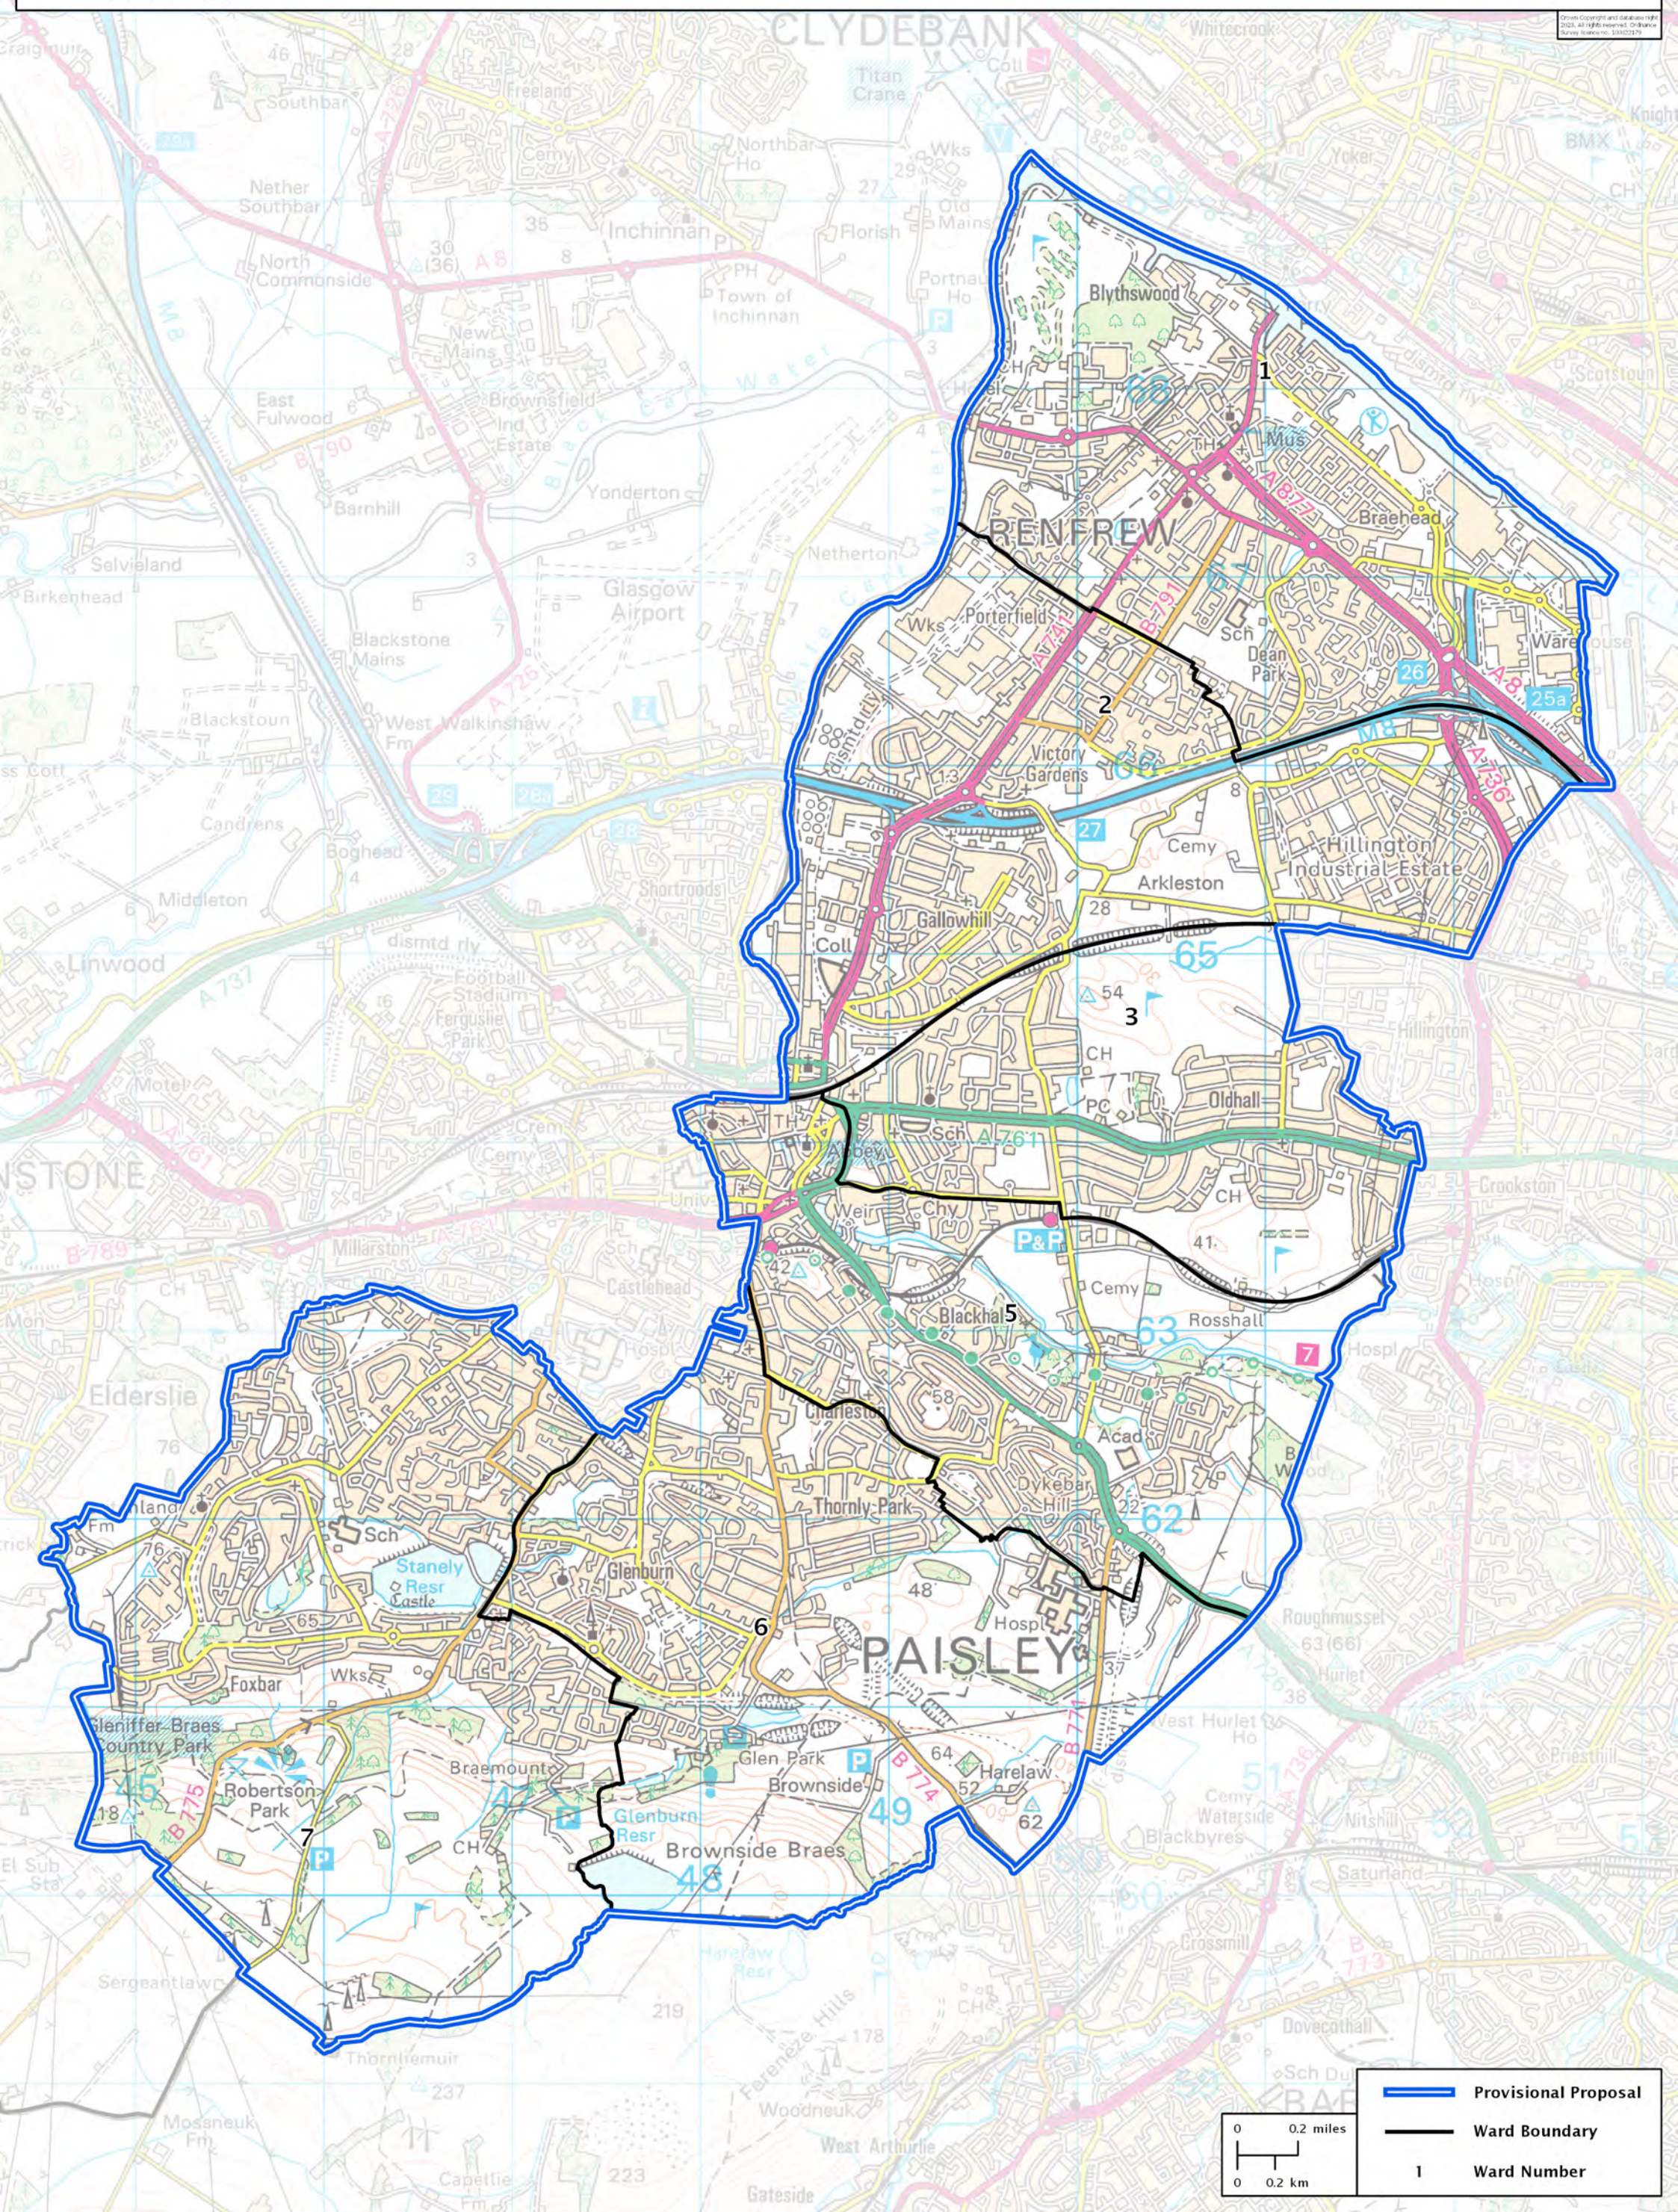

Second Review of Scottish Parliament Boundaries - Provisional Proposals

Paisley and Renfrew Burgh Constituency - Electorate 63,856

	Provisional Proposal
	Ward Boundary
	Ward Number