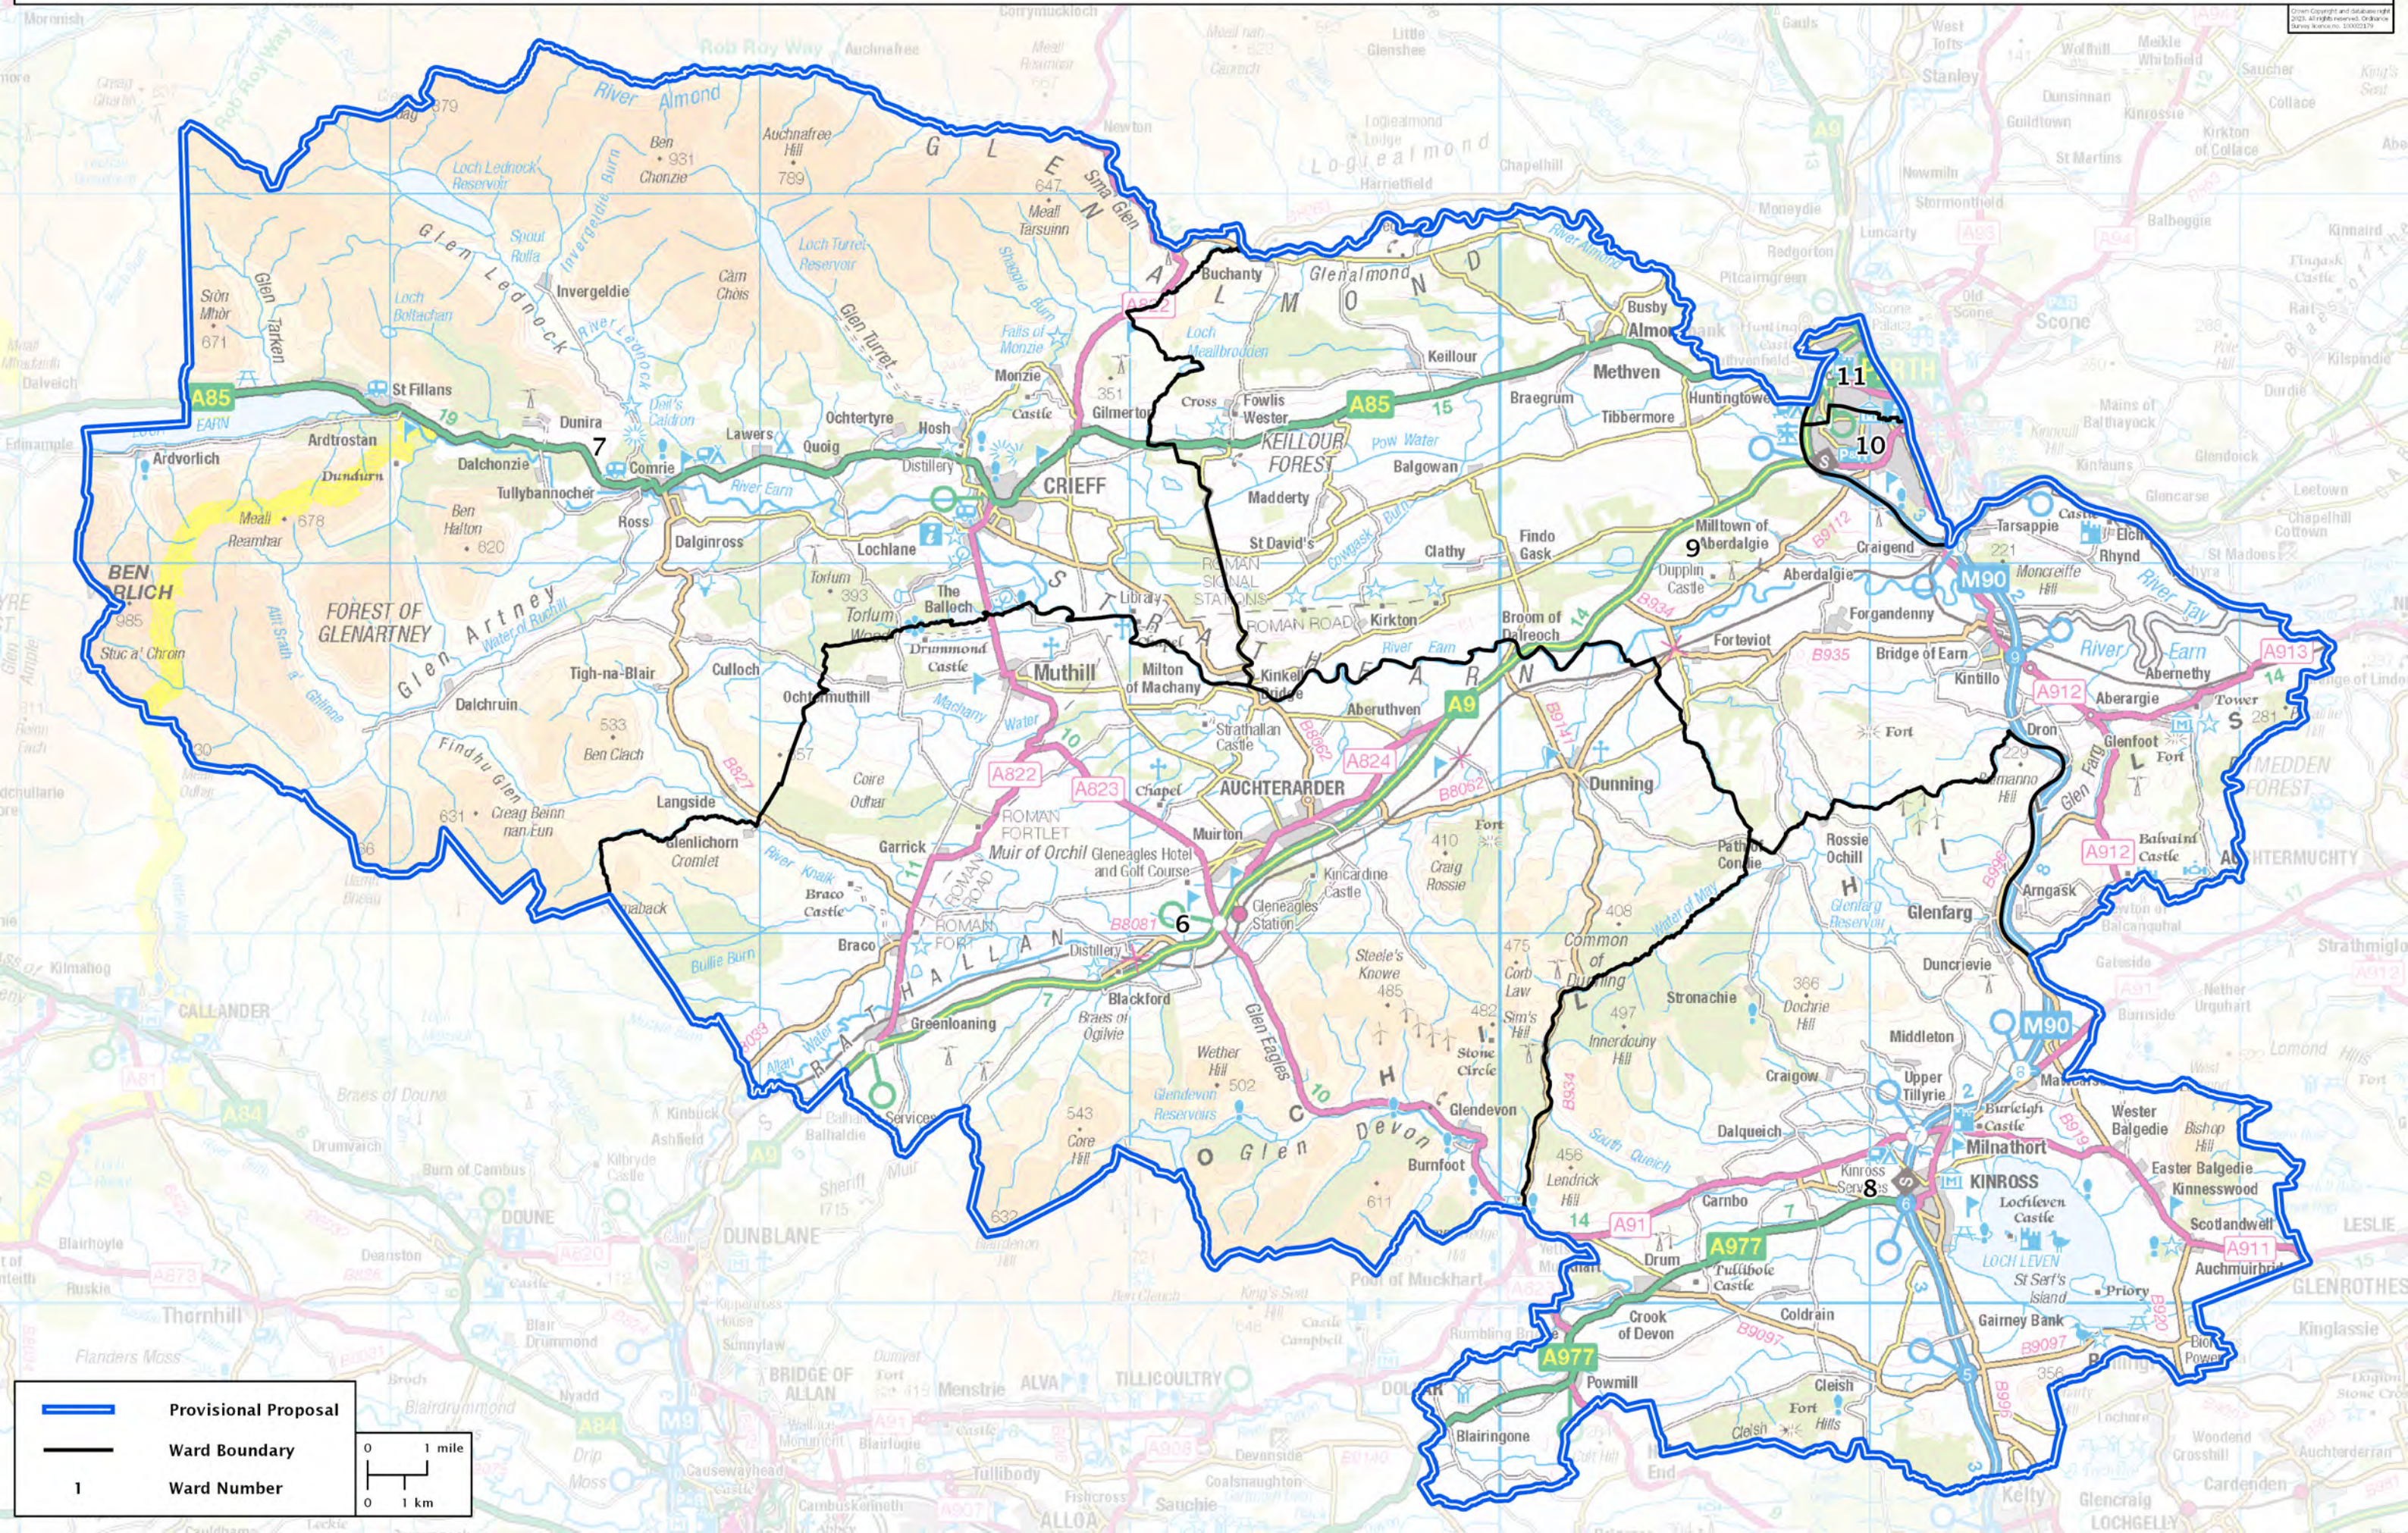

Second Review of Scottish Parliament Boundaries - Provisional Proposals

Perthshire South and Kinross-shire County Constituency - Electorate 60,095

Provisional Proposal
 Ward Boundary
 1 Ward Number