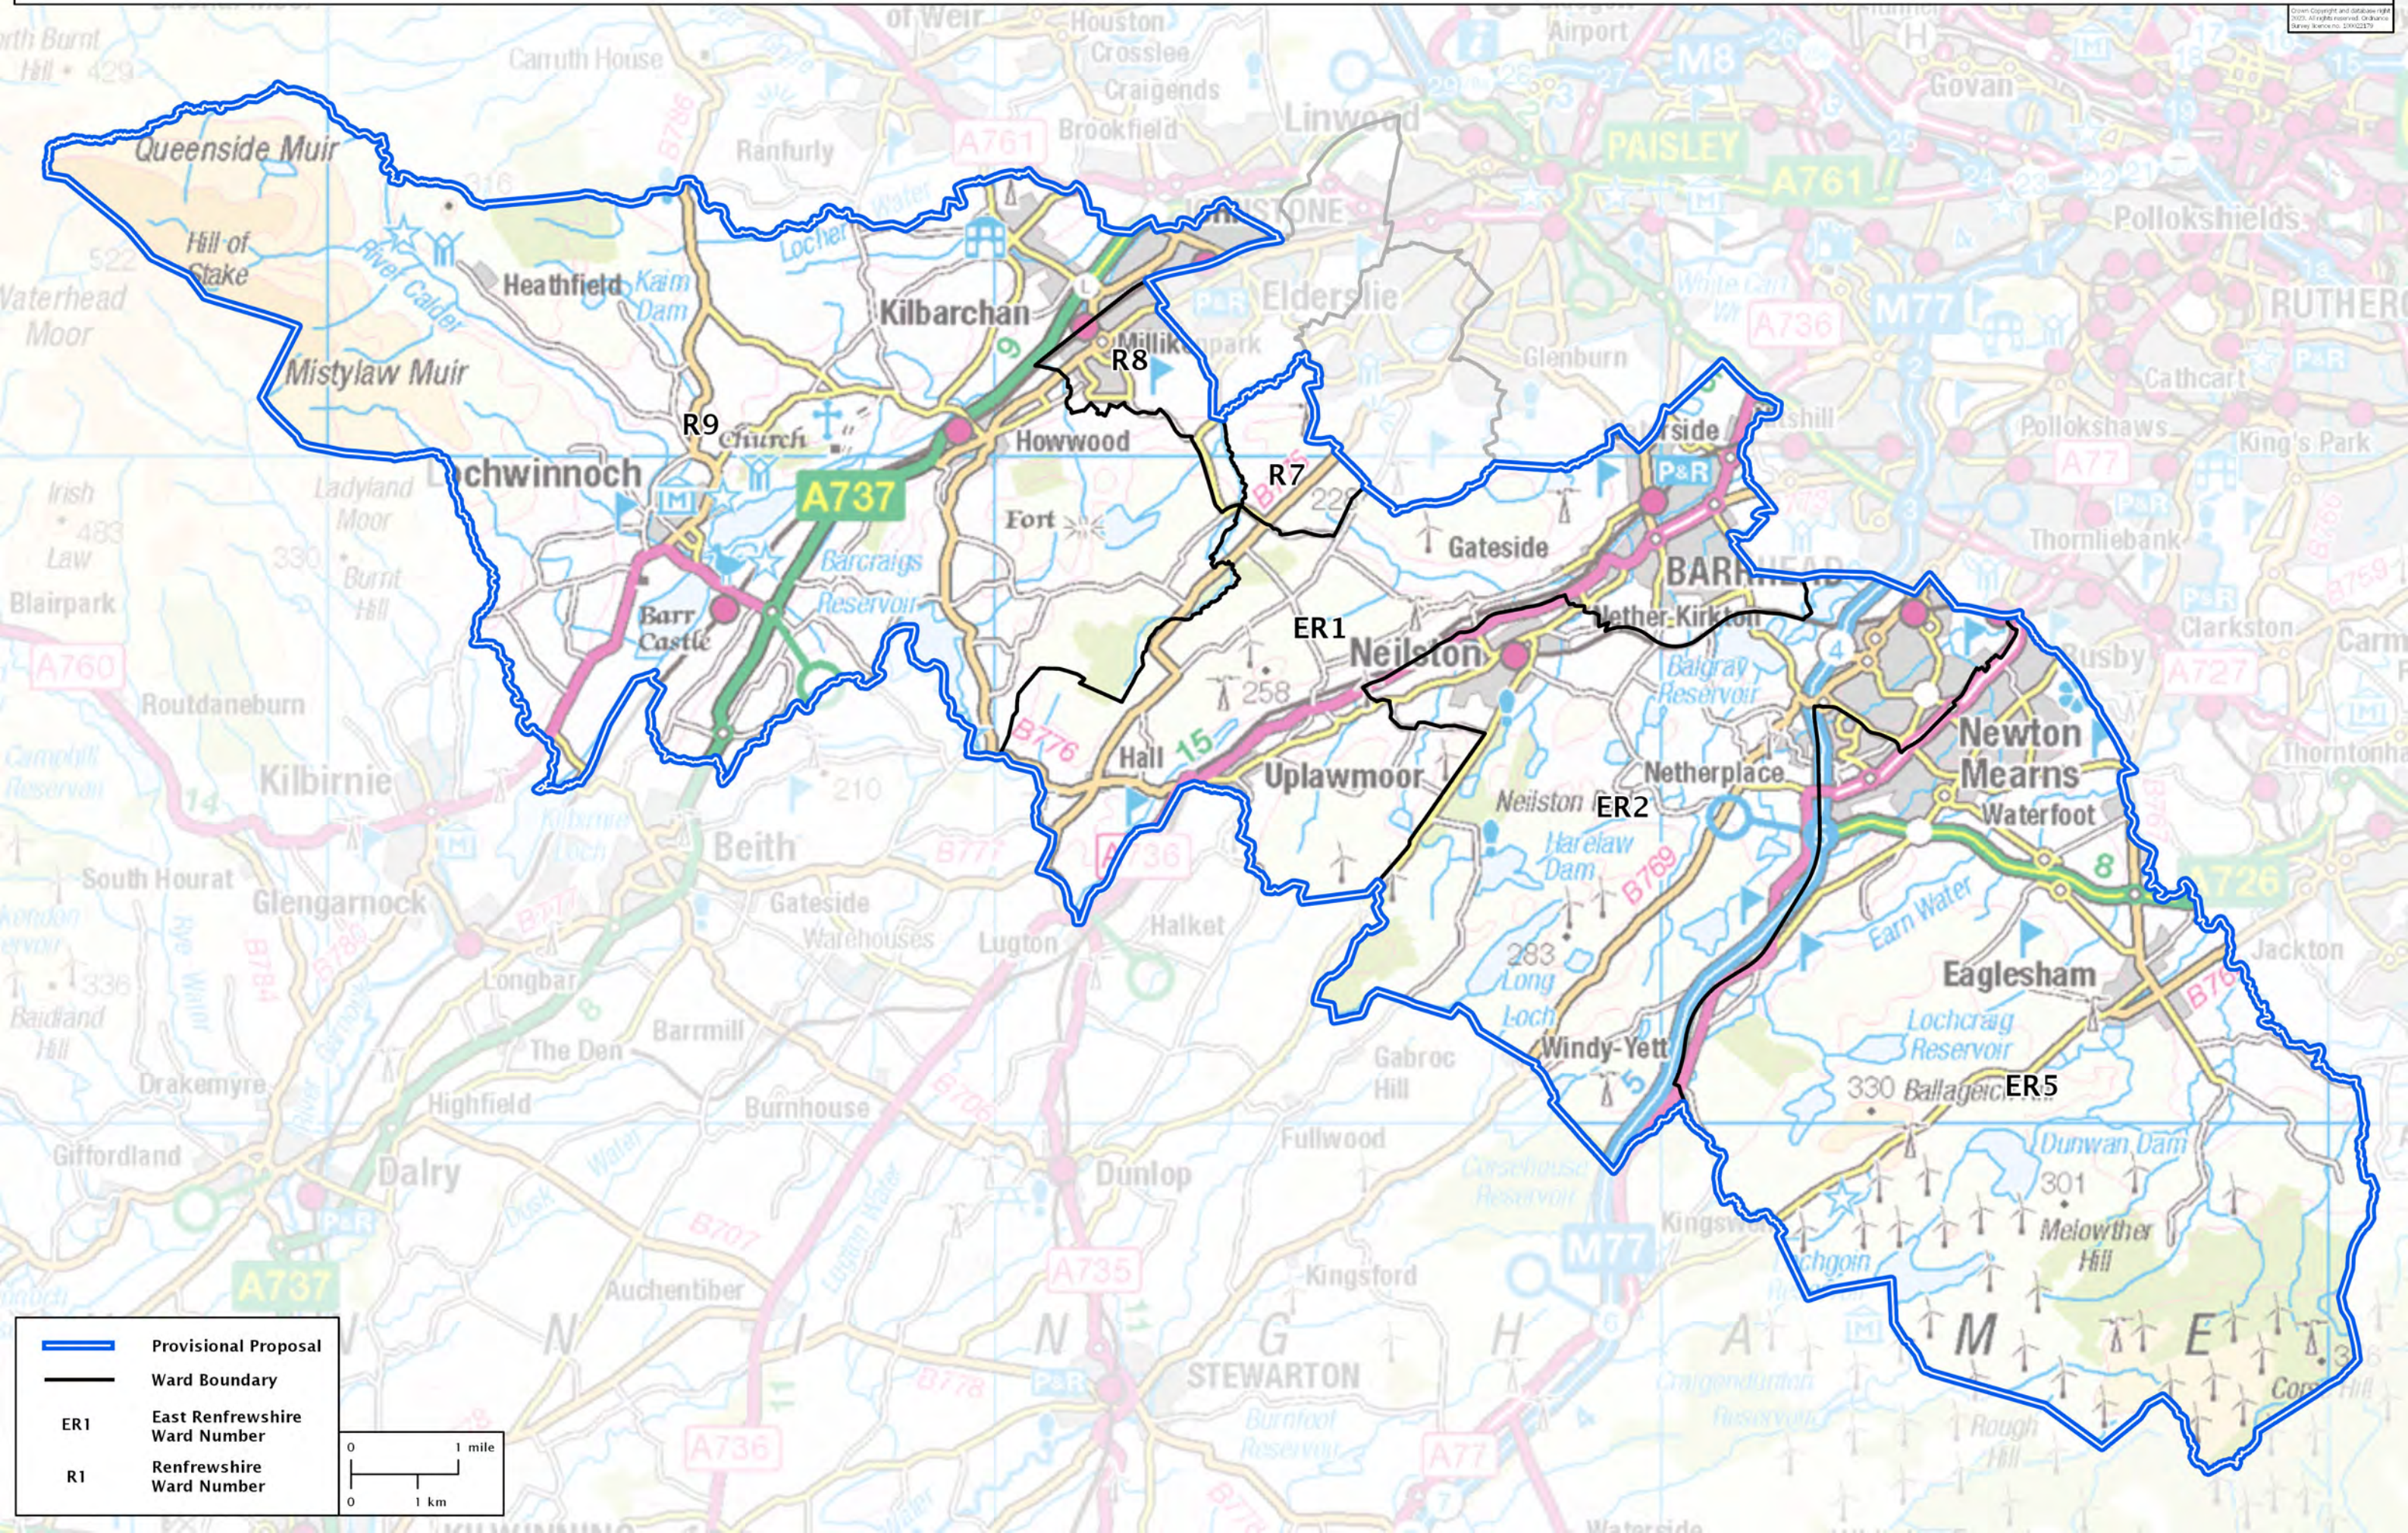

Second Review of Scottish Parliament Boundaries - Provisional Proposals

Renfrewshire South County Constituency - Electorate 61,966

- Provisional Proposal
- Ward Boundary
- ER1 East Renfrewshire Ward Number
- R1 Renfrewshire Ward Number