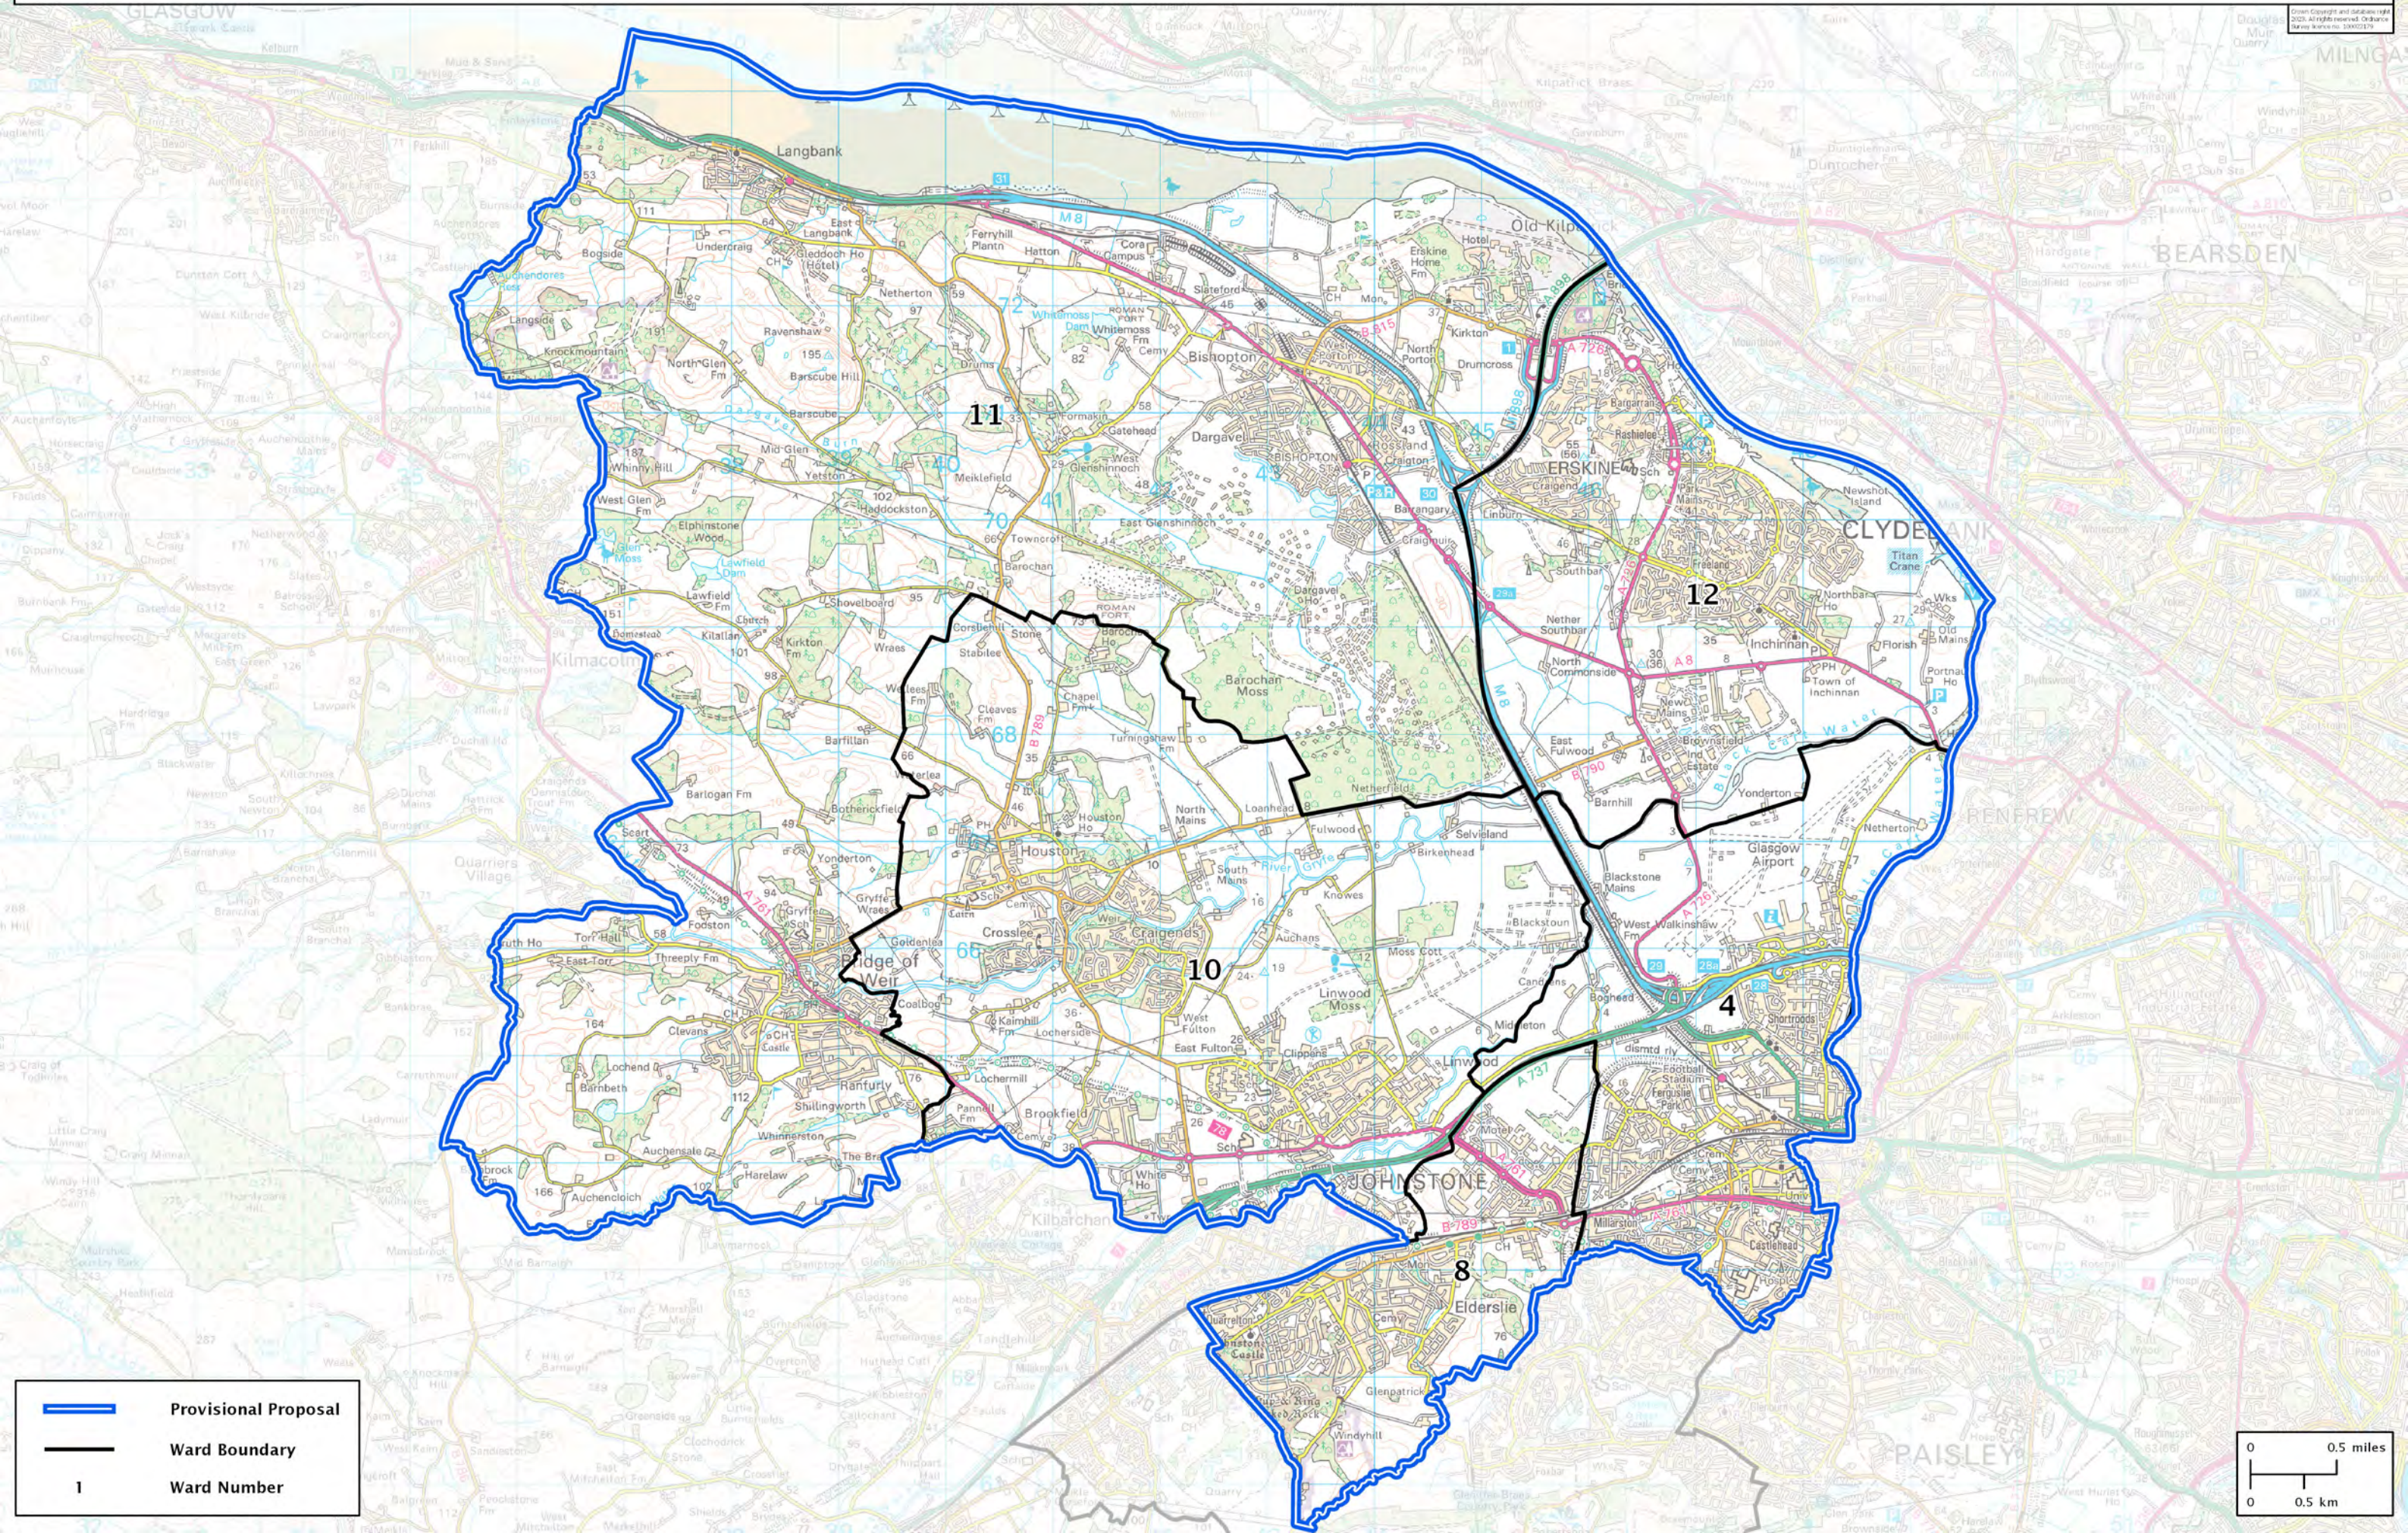

Second Review of Scottish Parliament Boundaries - Initial Proposals

Renfrewshire West County Constituency - Electorate 61,690

1 Provisional Proposal
Ward Boundary
Ward Number

0 0.5 miles
0 0.5 km