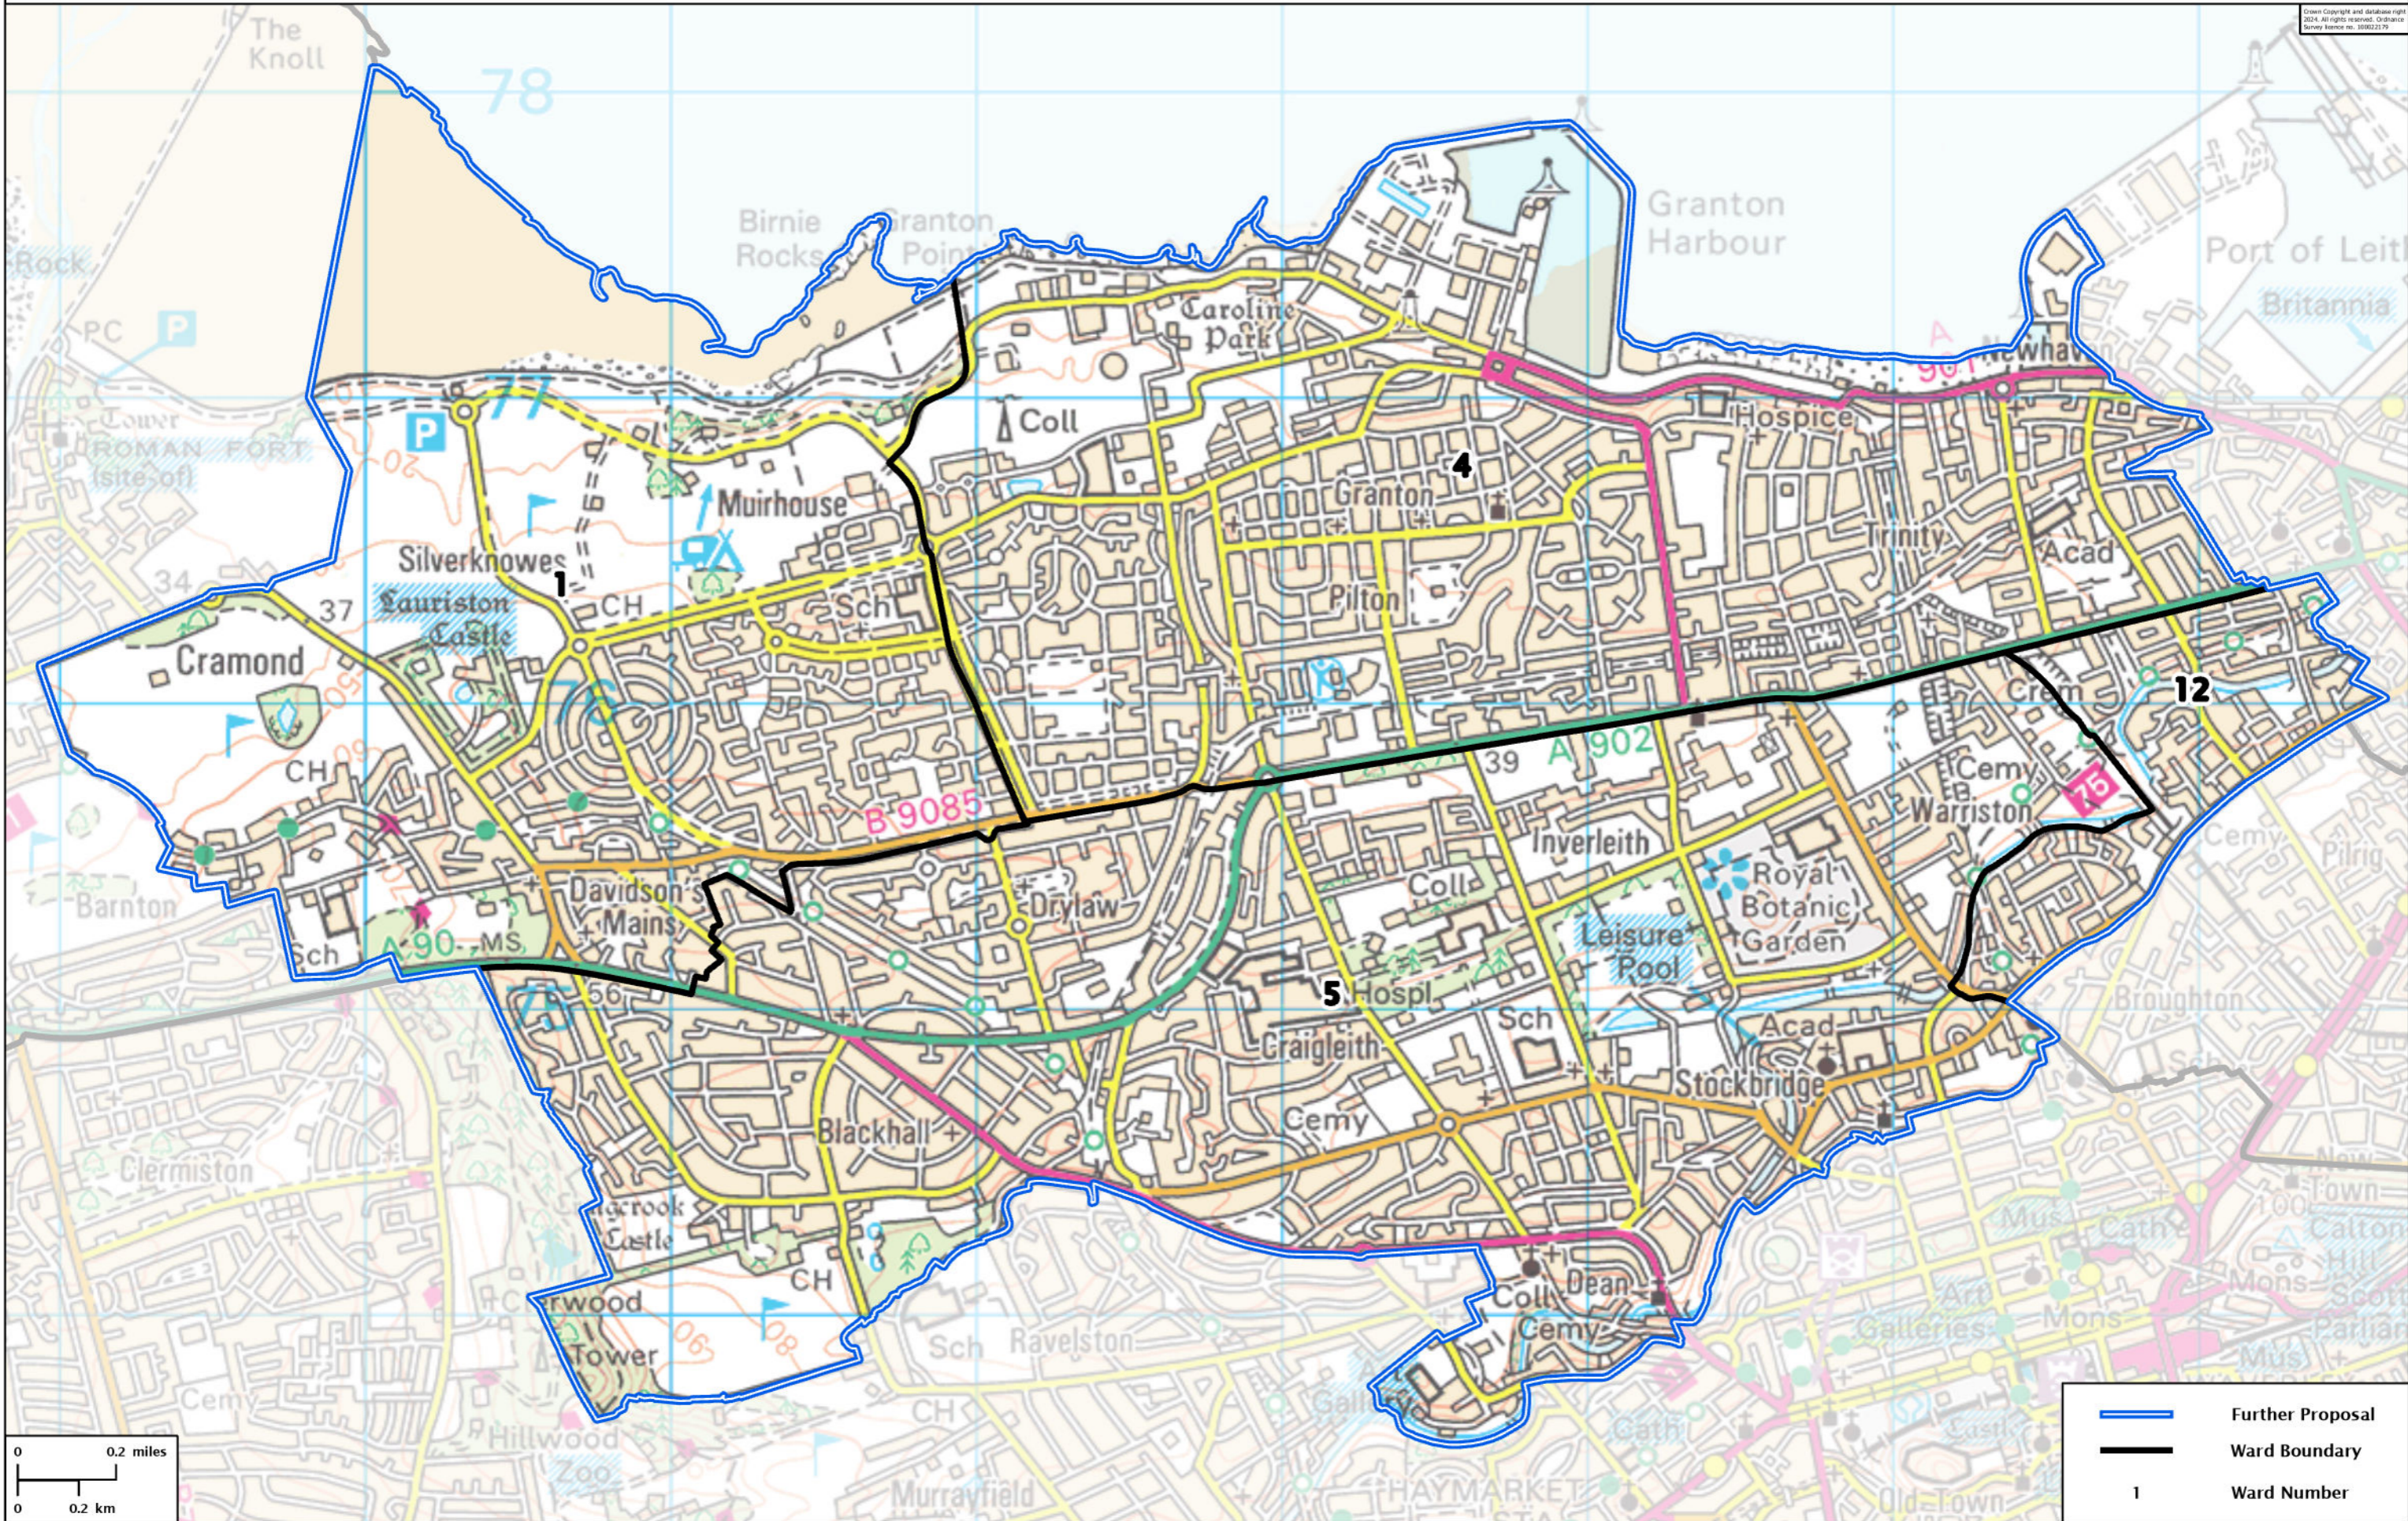

Second Review of Scottish Parliament Boundaries - Further Proposals

Edinburgh Northern Burgh Constituency - Electorate 63,281

	Further Proposal
	Ward Boundary
1	Ward Number