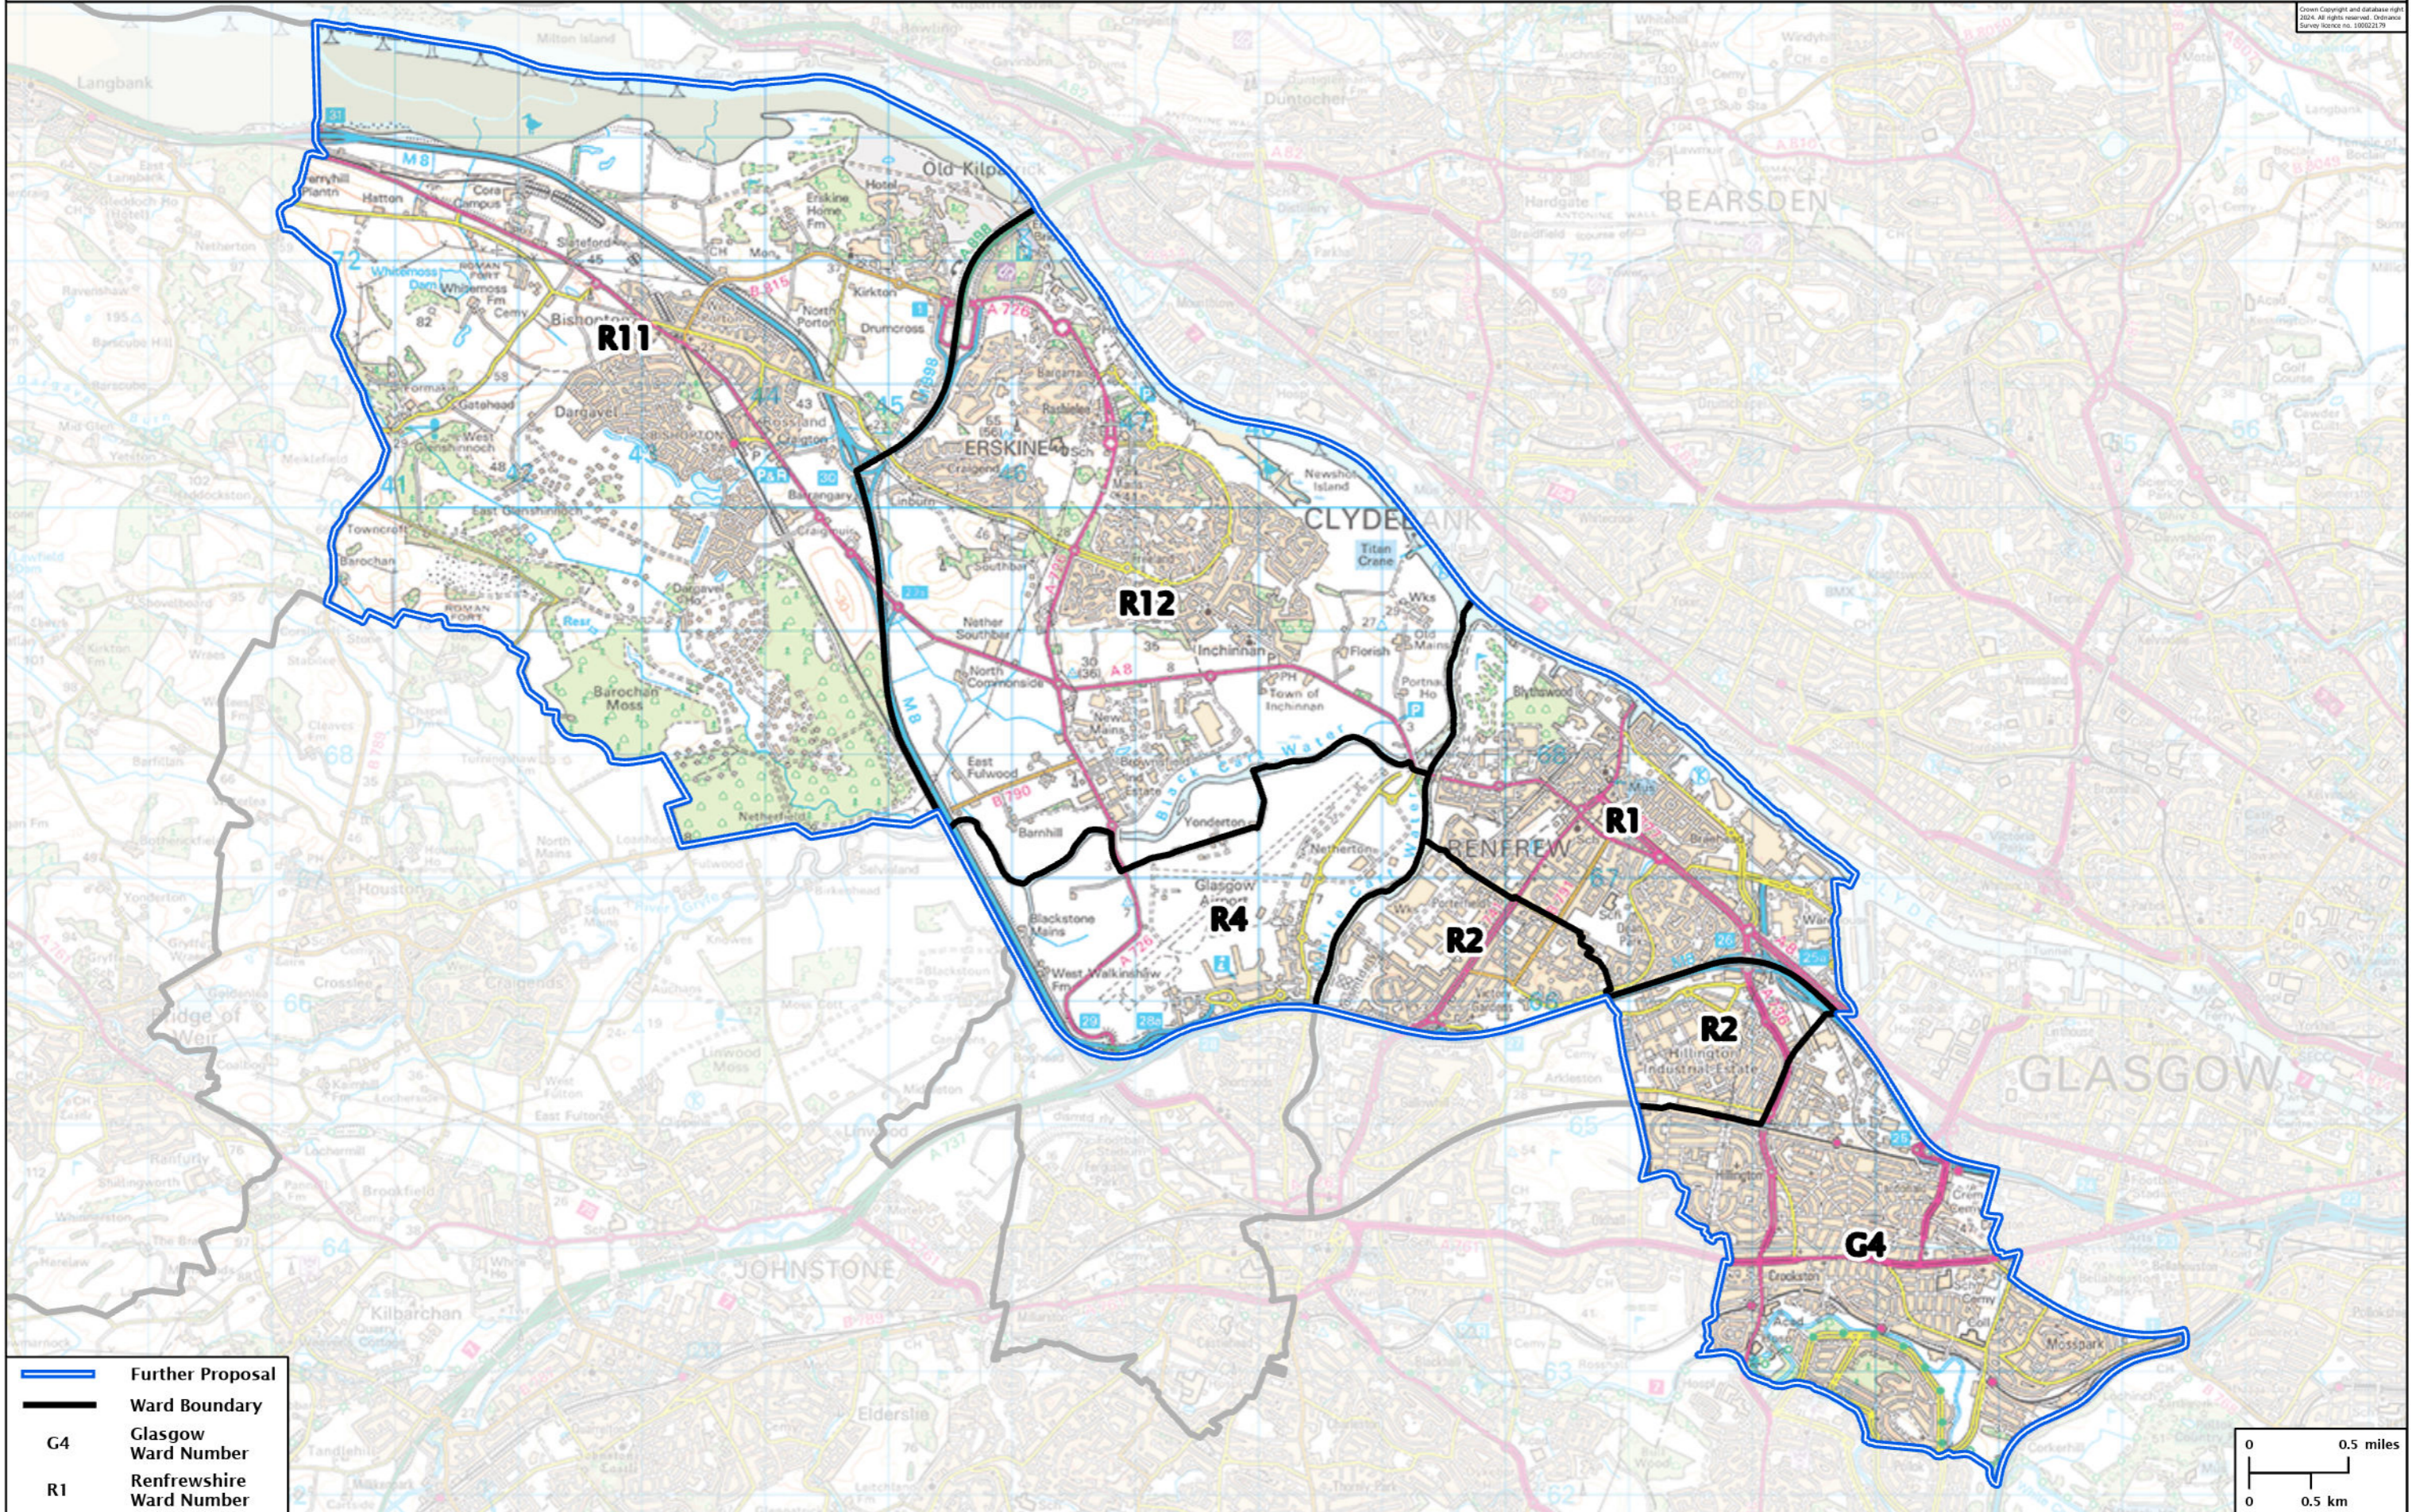

Second Review of Scottish Parliament Boundaries - Further Proposals

Erskine, Renfrew and Cardonald Burgh Constituency - Electorate 62,842

- Further Proposal
- Ward Boundary
- G4 Glasgow Ward Number
- R1 Renfrewshire Ward Number