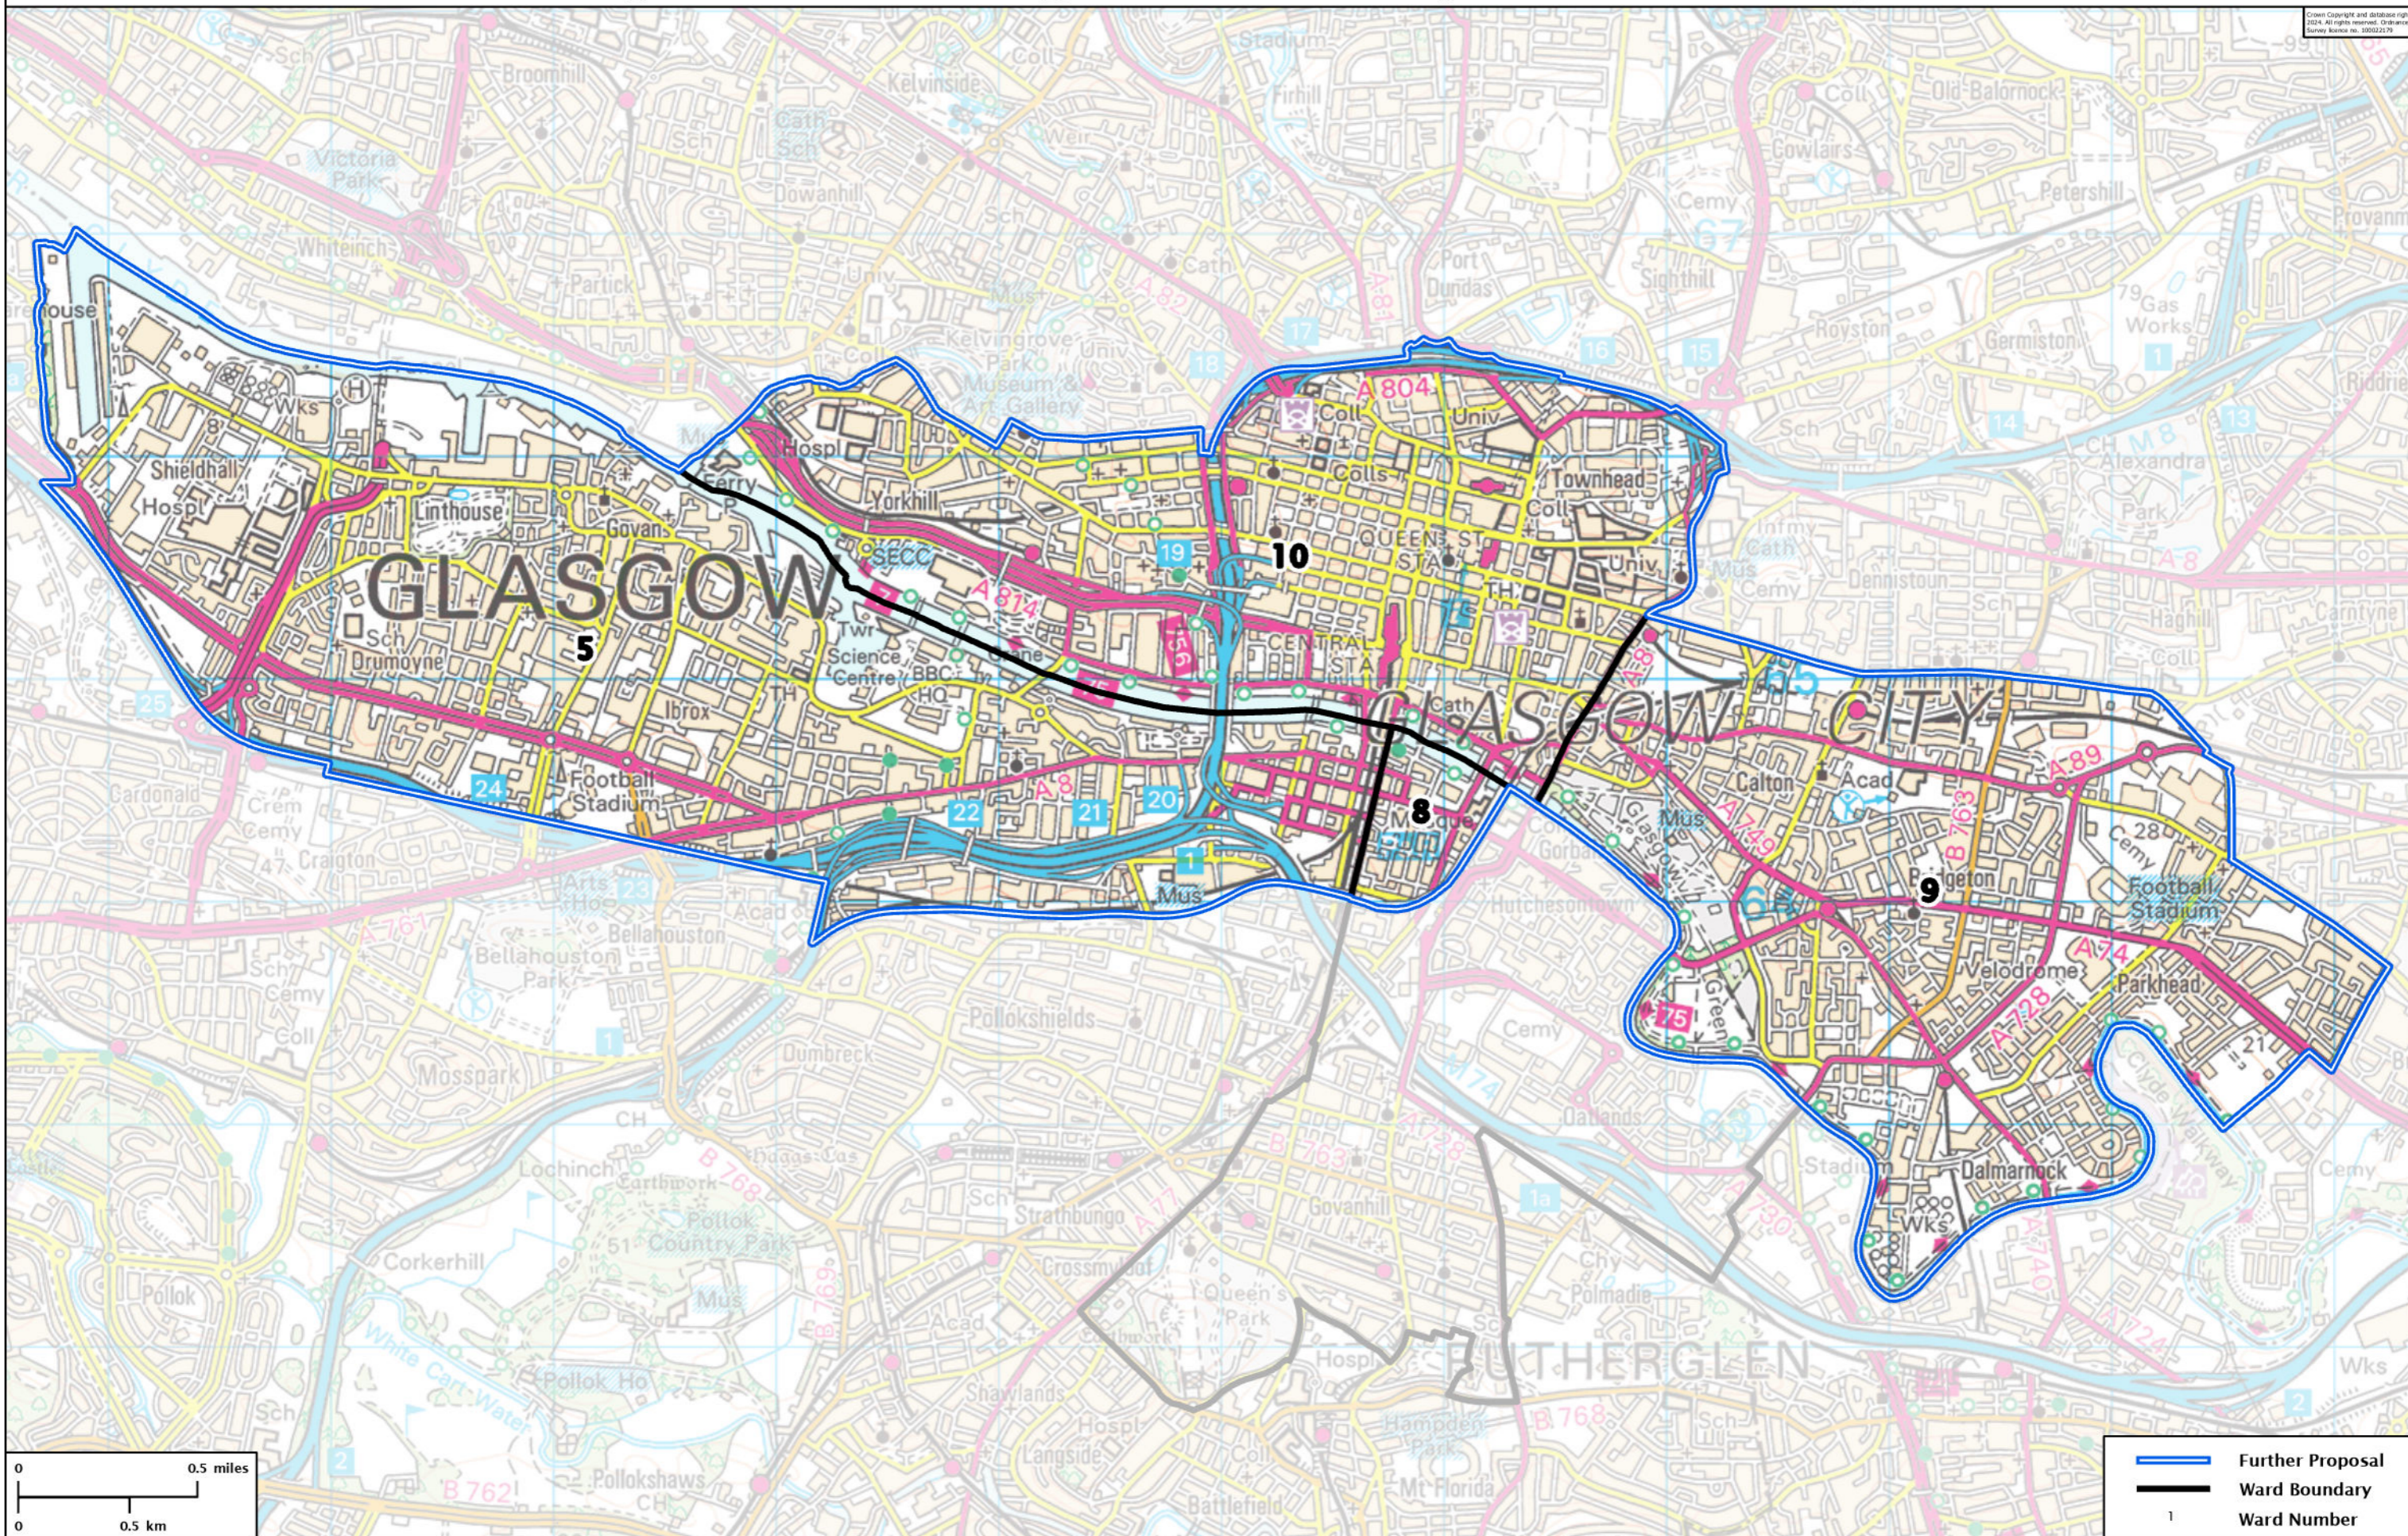

Second Review of Scottish Parliament Boundaries - Further Proposals

Glasgow Central Burgh Constituency - Electorate 61,723