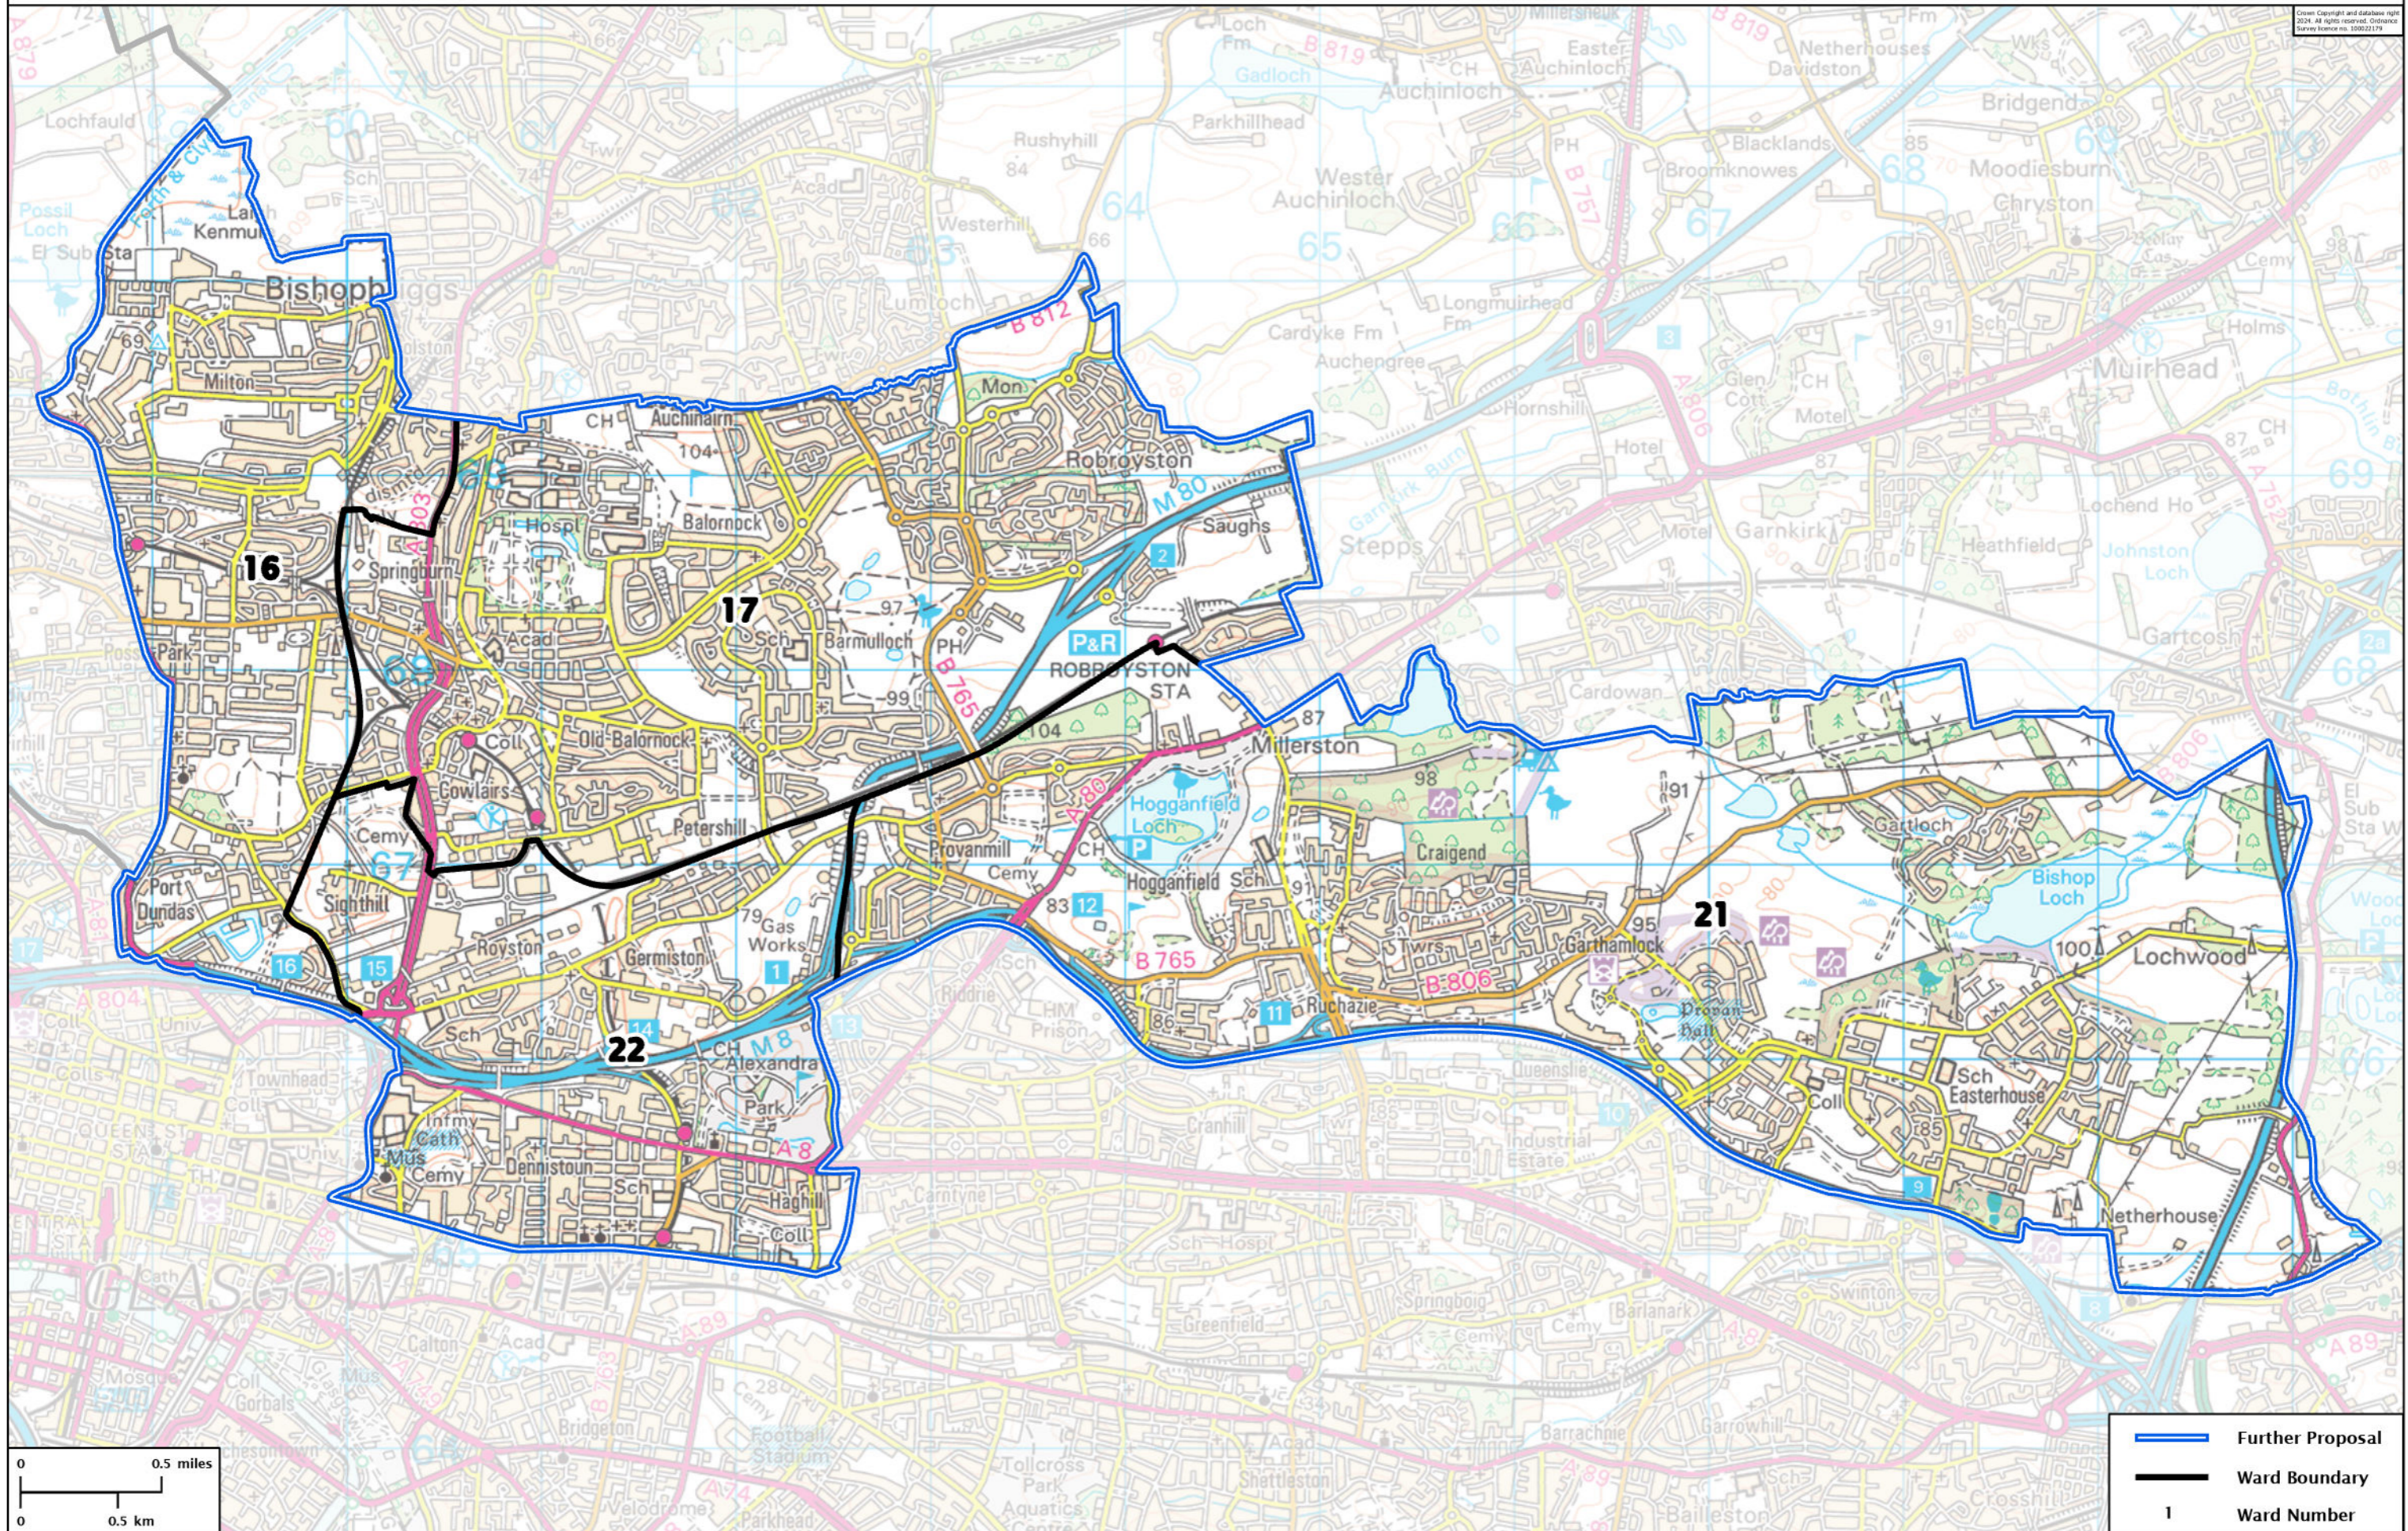

Second Review of Scottish Parliament Boundaries - Further Proposals

Glasgow Easterhouse and Springburn Burgh Constituency - Electorate 59,829