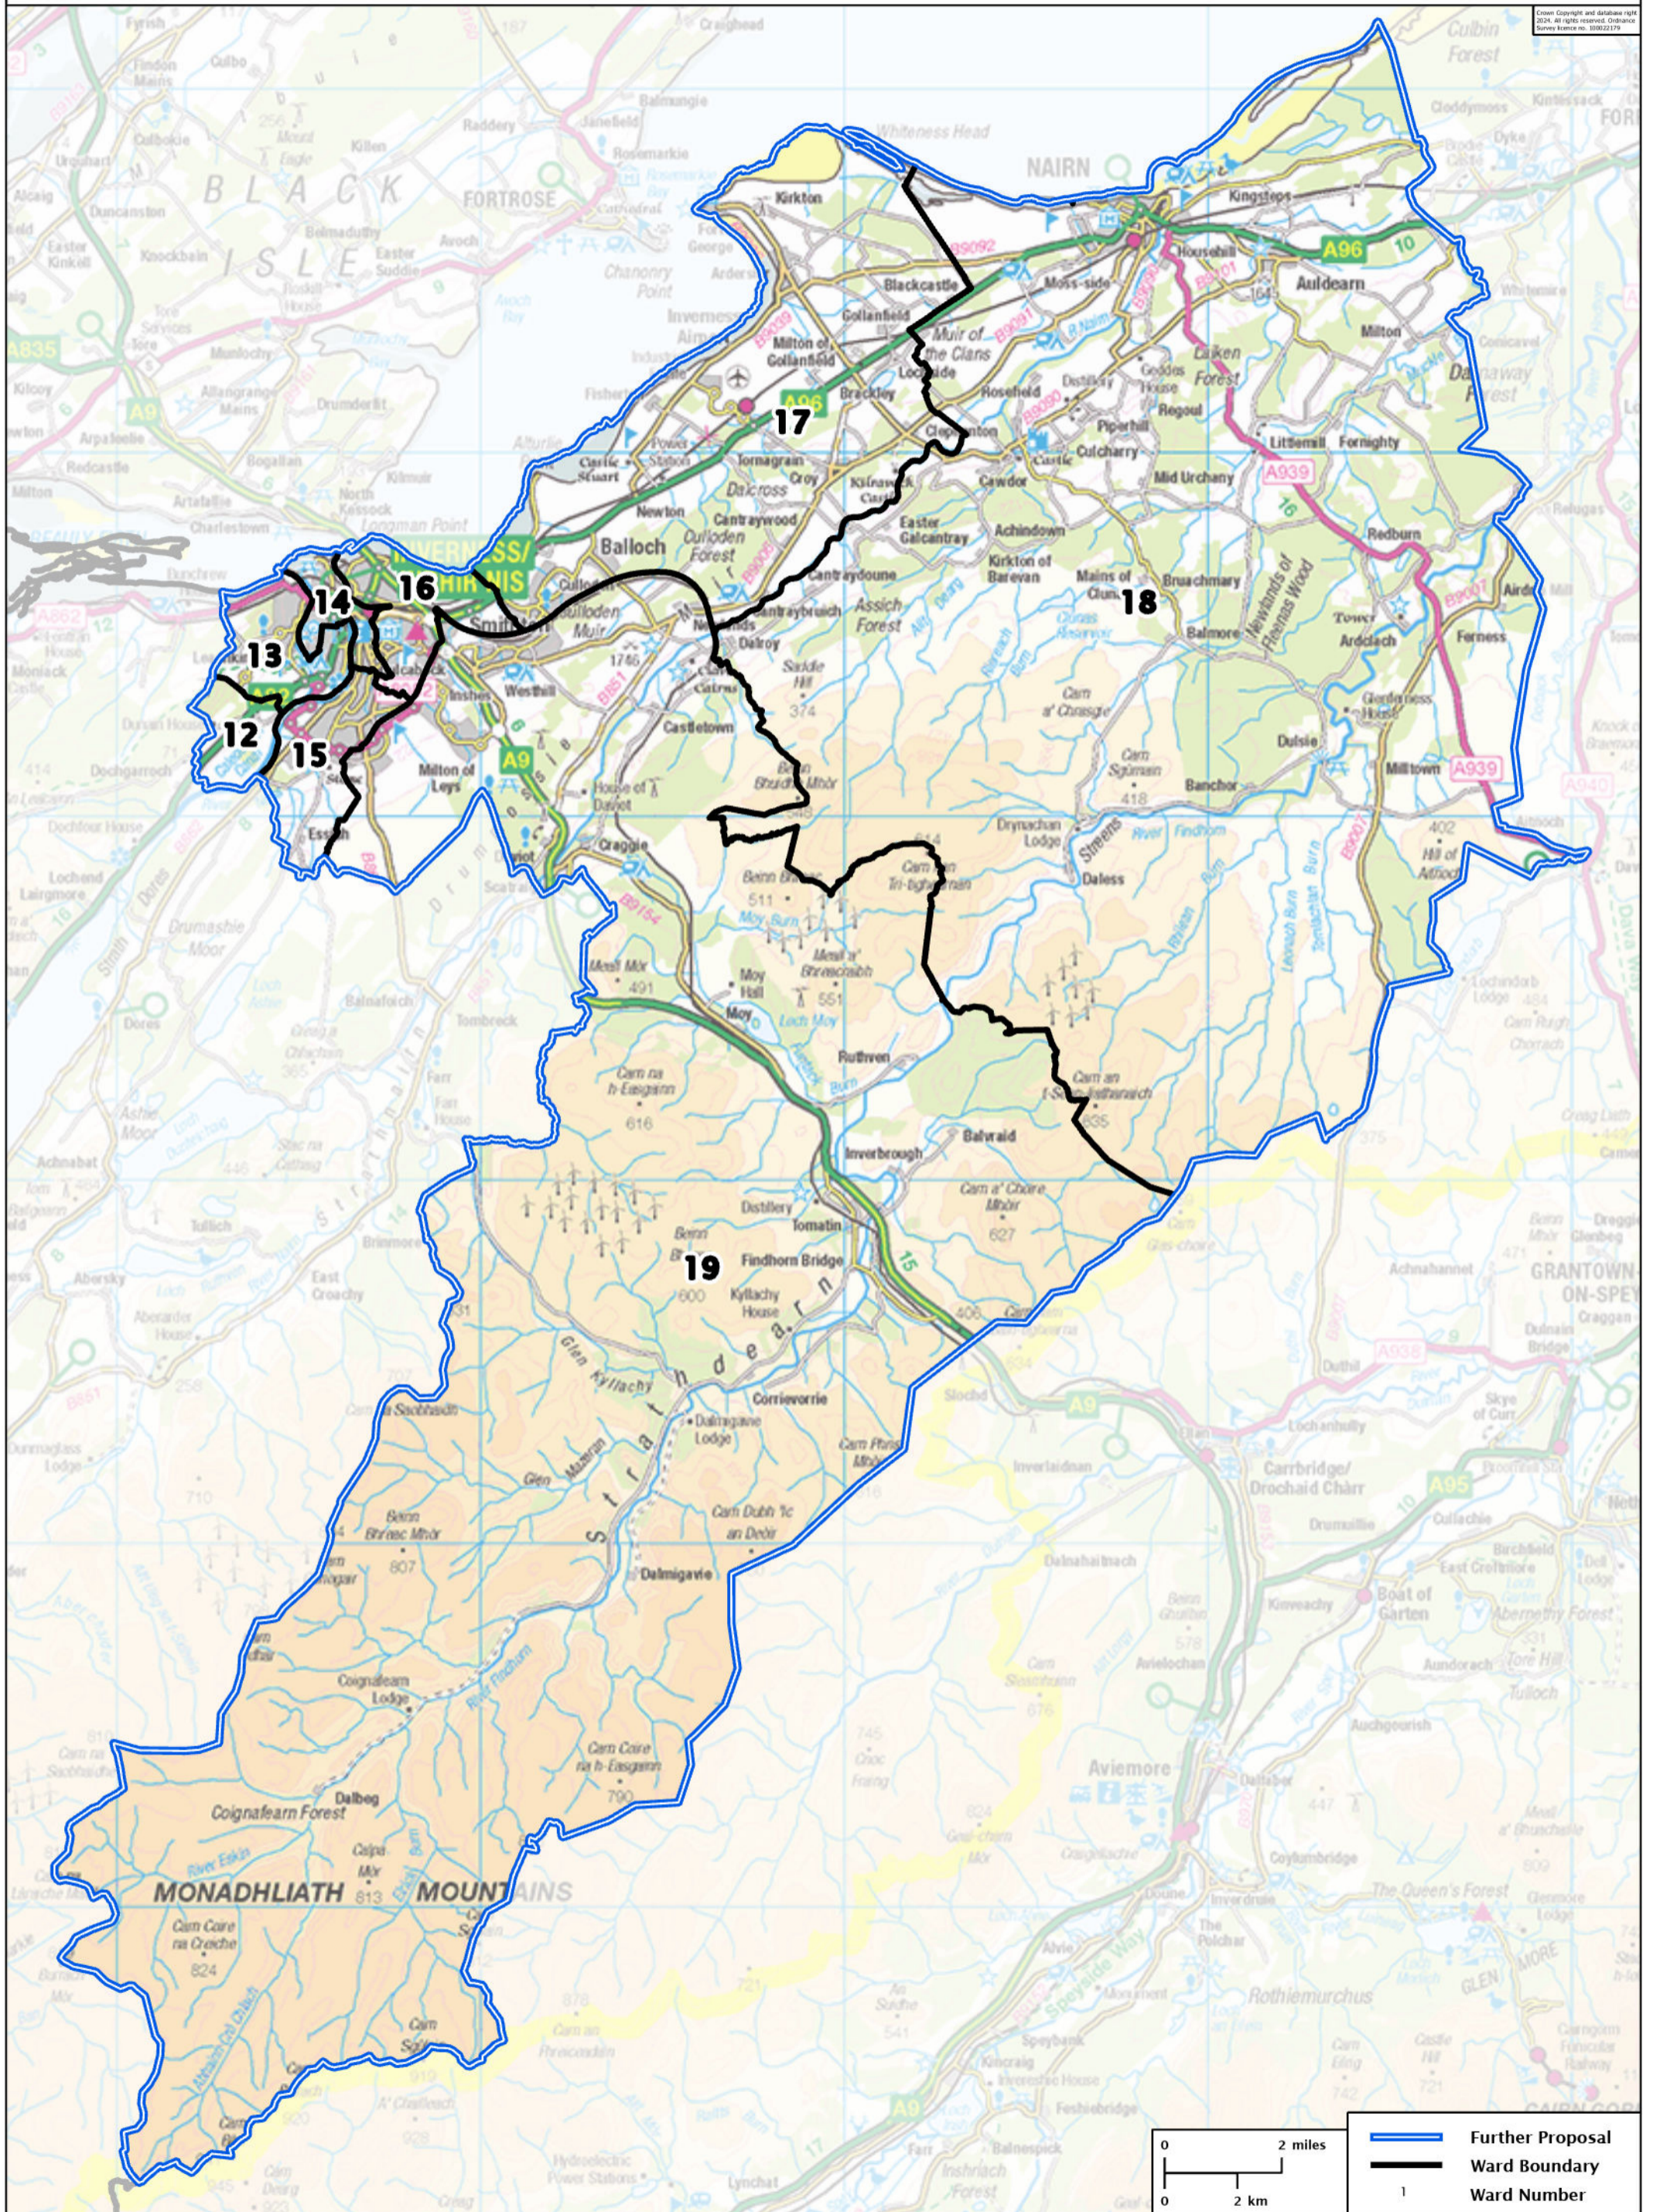

Second Review of Scottish Parliament Boundaries - Further Proposals

Inverness and Nairn County Constituency - Electorate 65,464