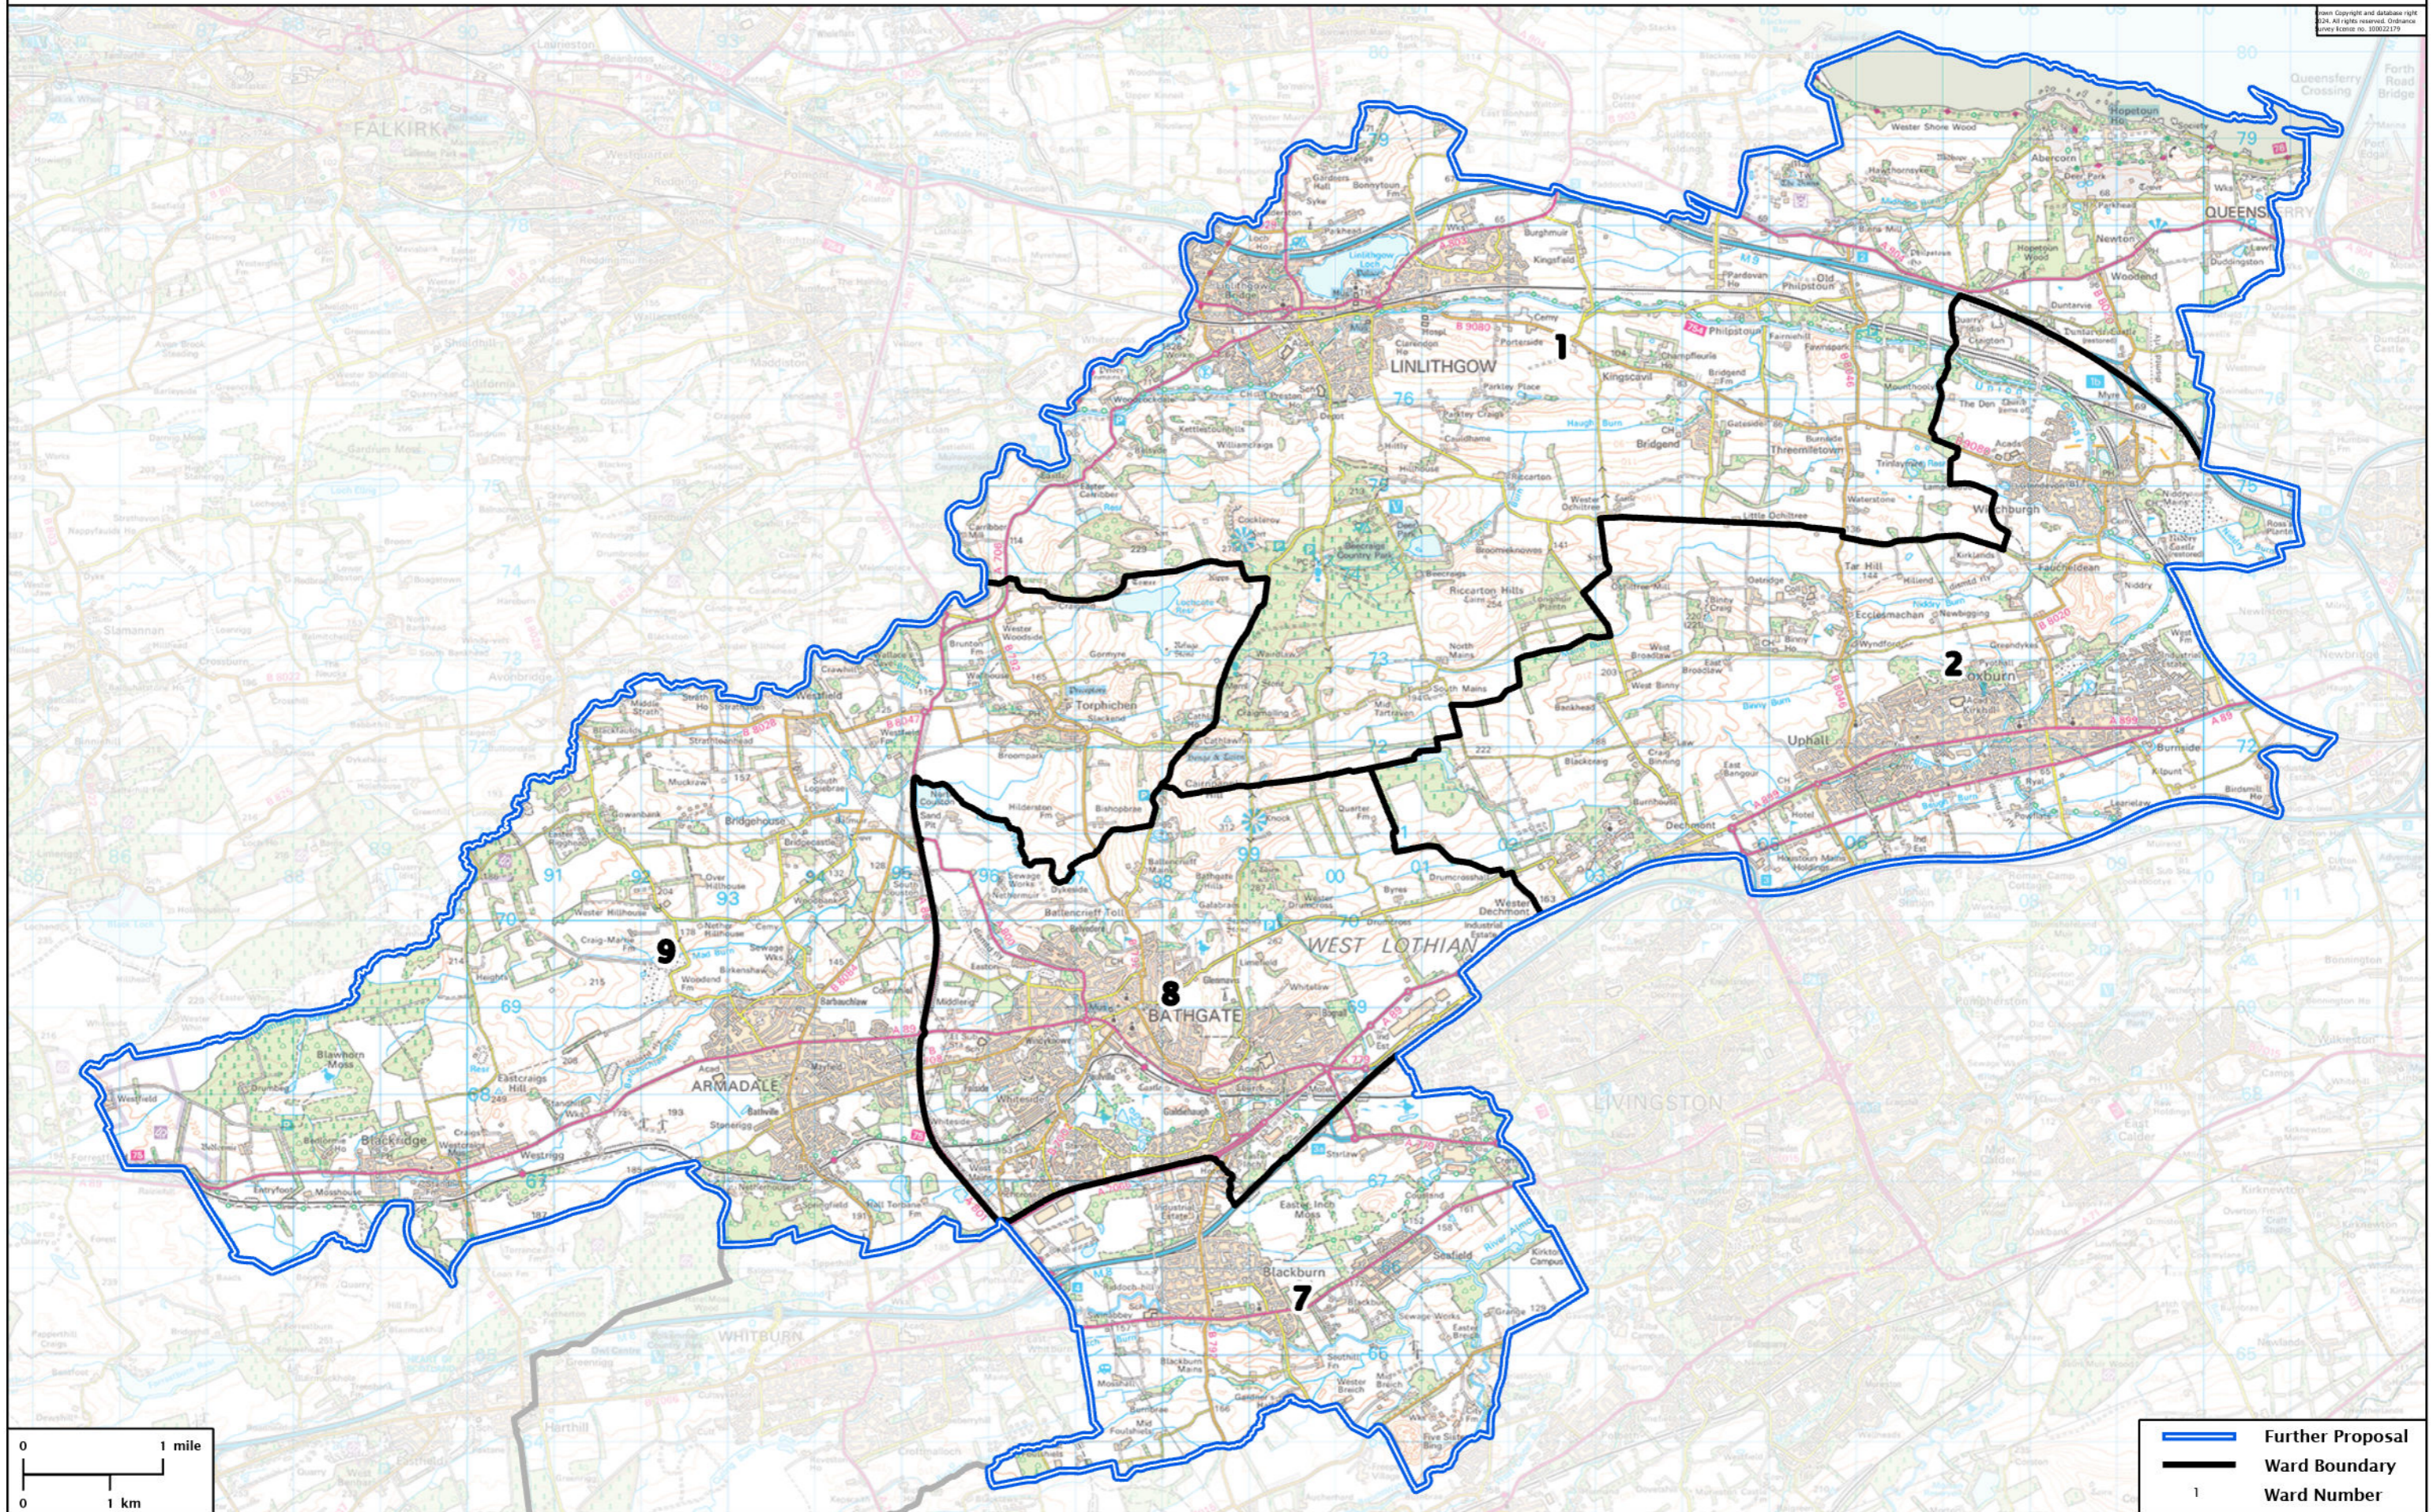

Second Review of Scottish Parliament Boundaries - Further Proposals

Linlithgow County Constituency - Electorate 66,218