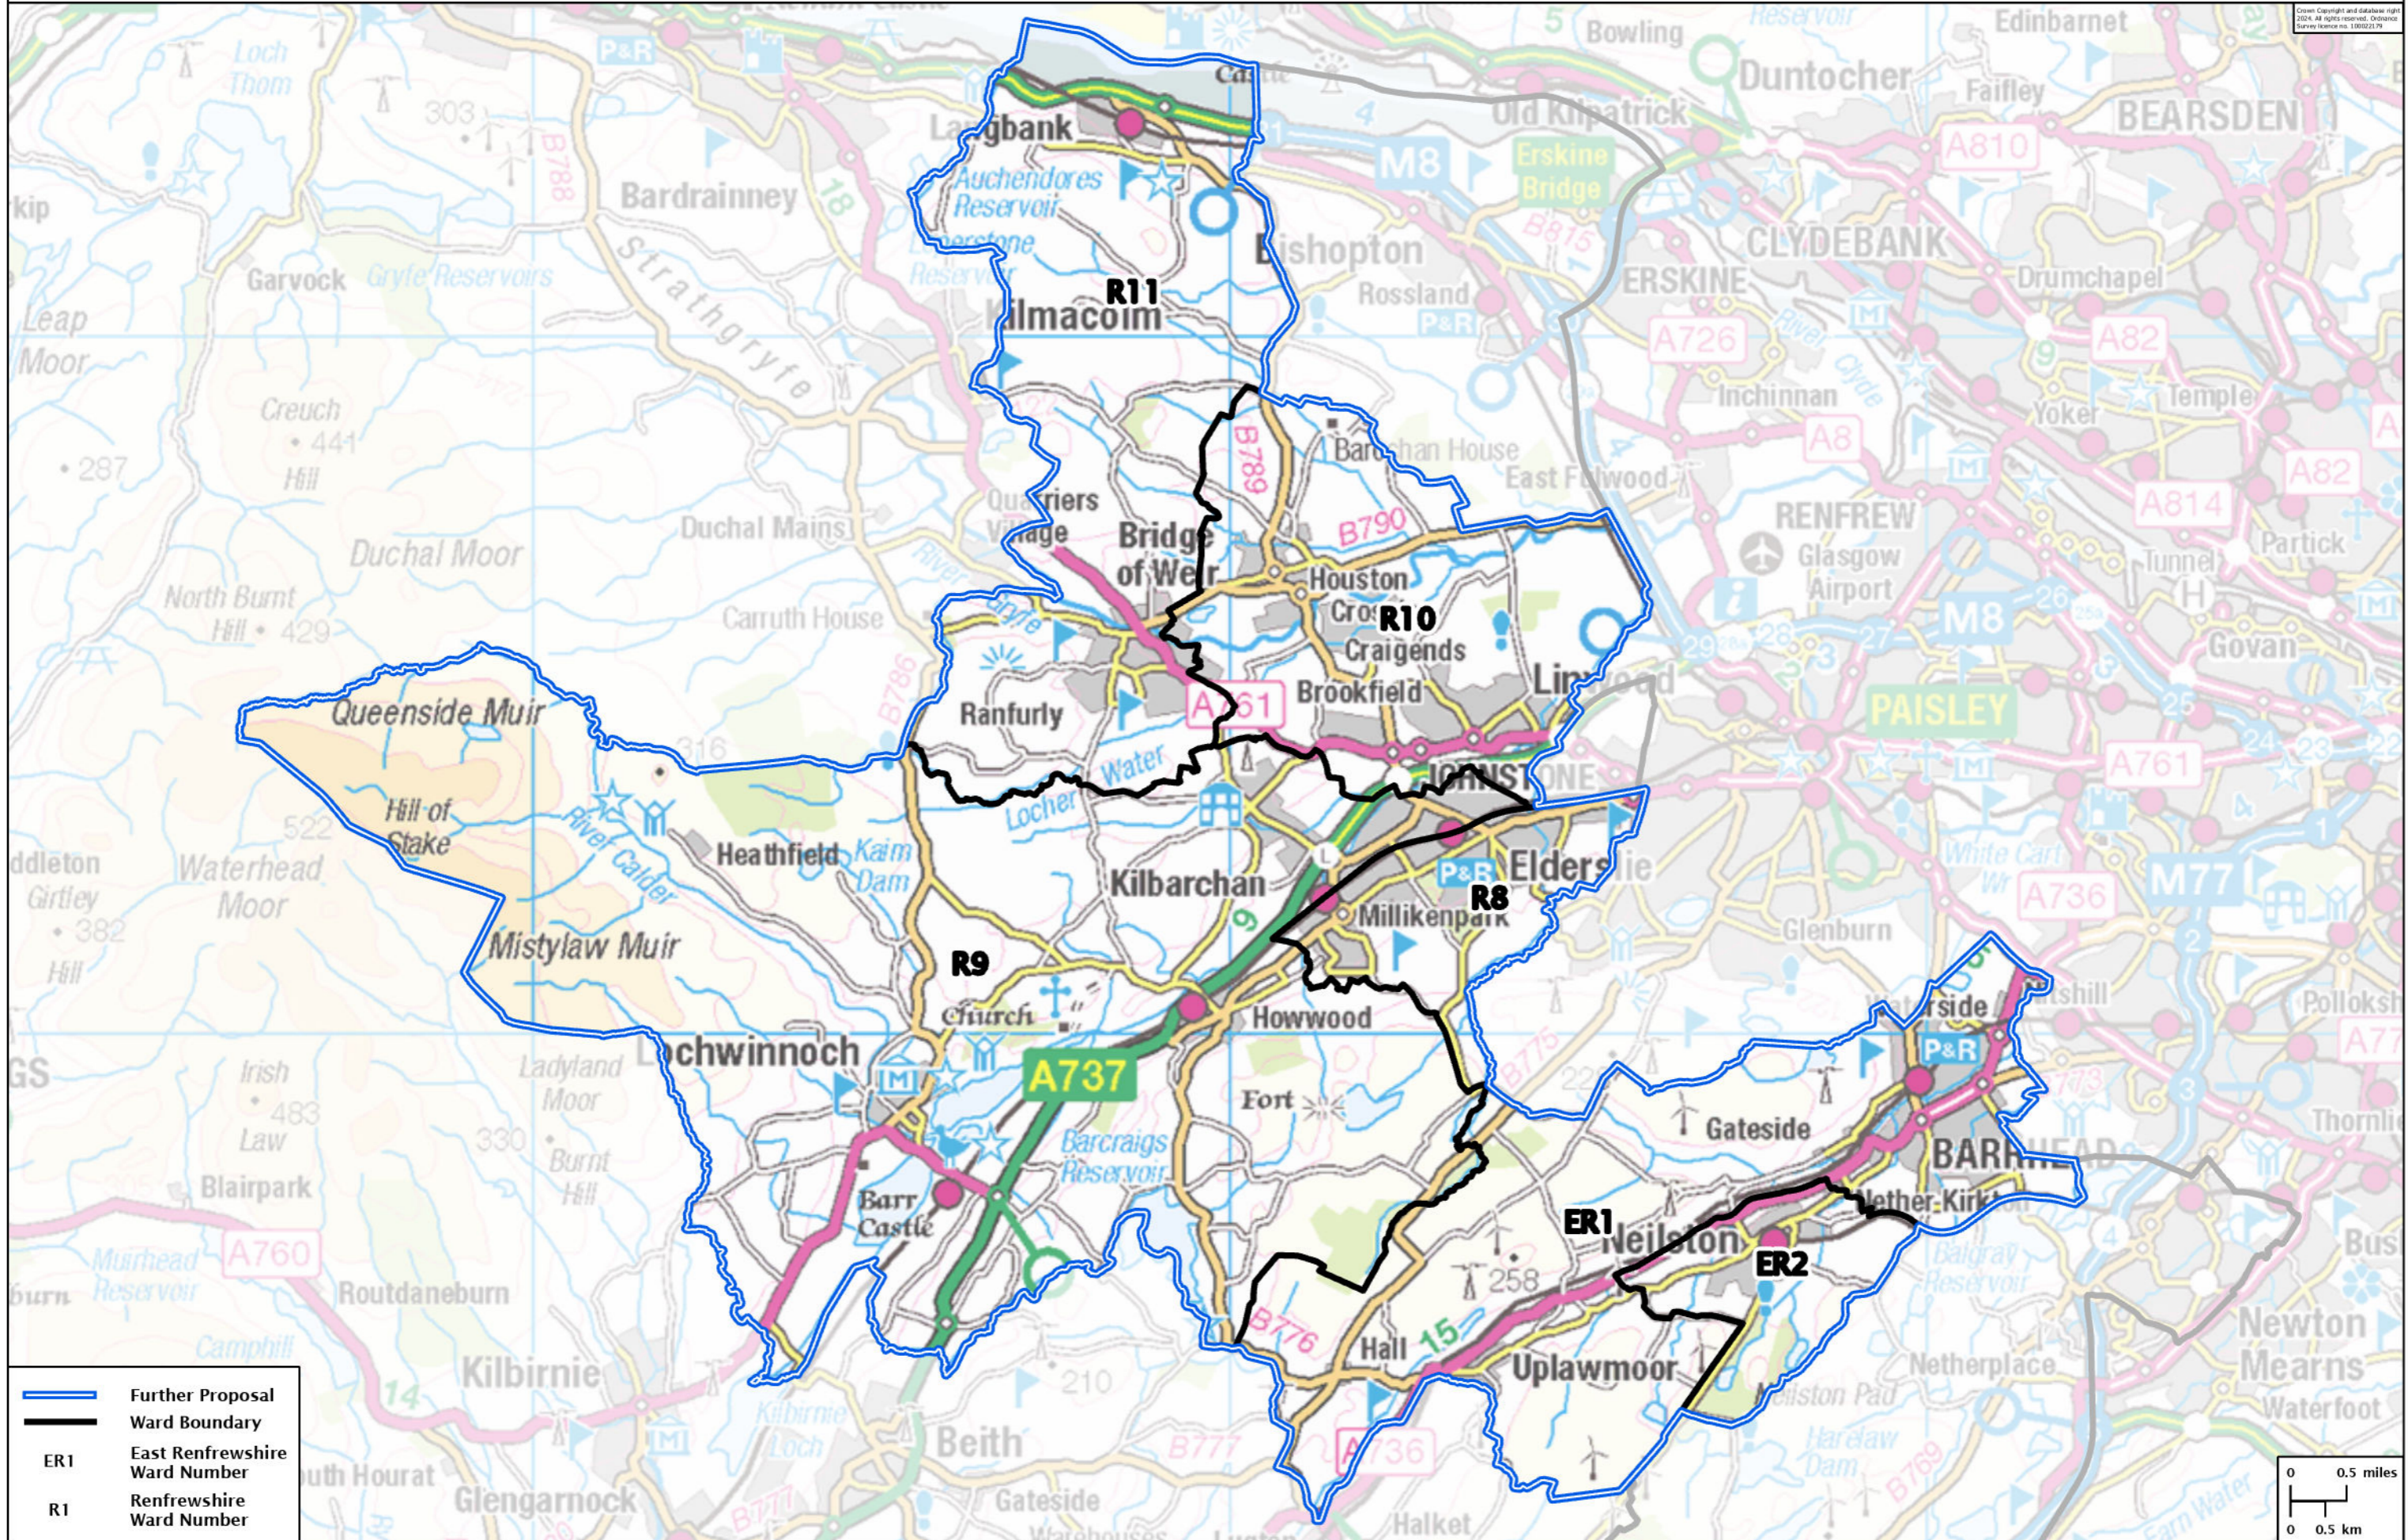

Second Review of Scottish Parliament Boundaries - Further Proposals

Renfrewshire West County Constituency - Electorate 60,707

— Further Proposal
 Ward Boundary
ER1 East Renfrewshire Ward Number
R1 Renfrewshire Ward Number

0 0.5 miles
0 0.5 km