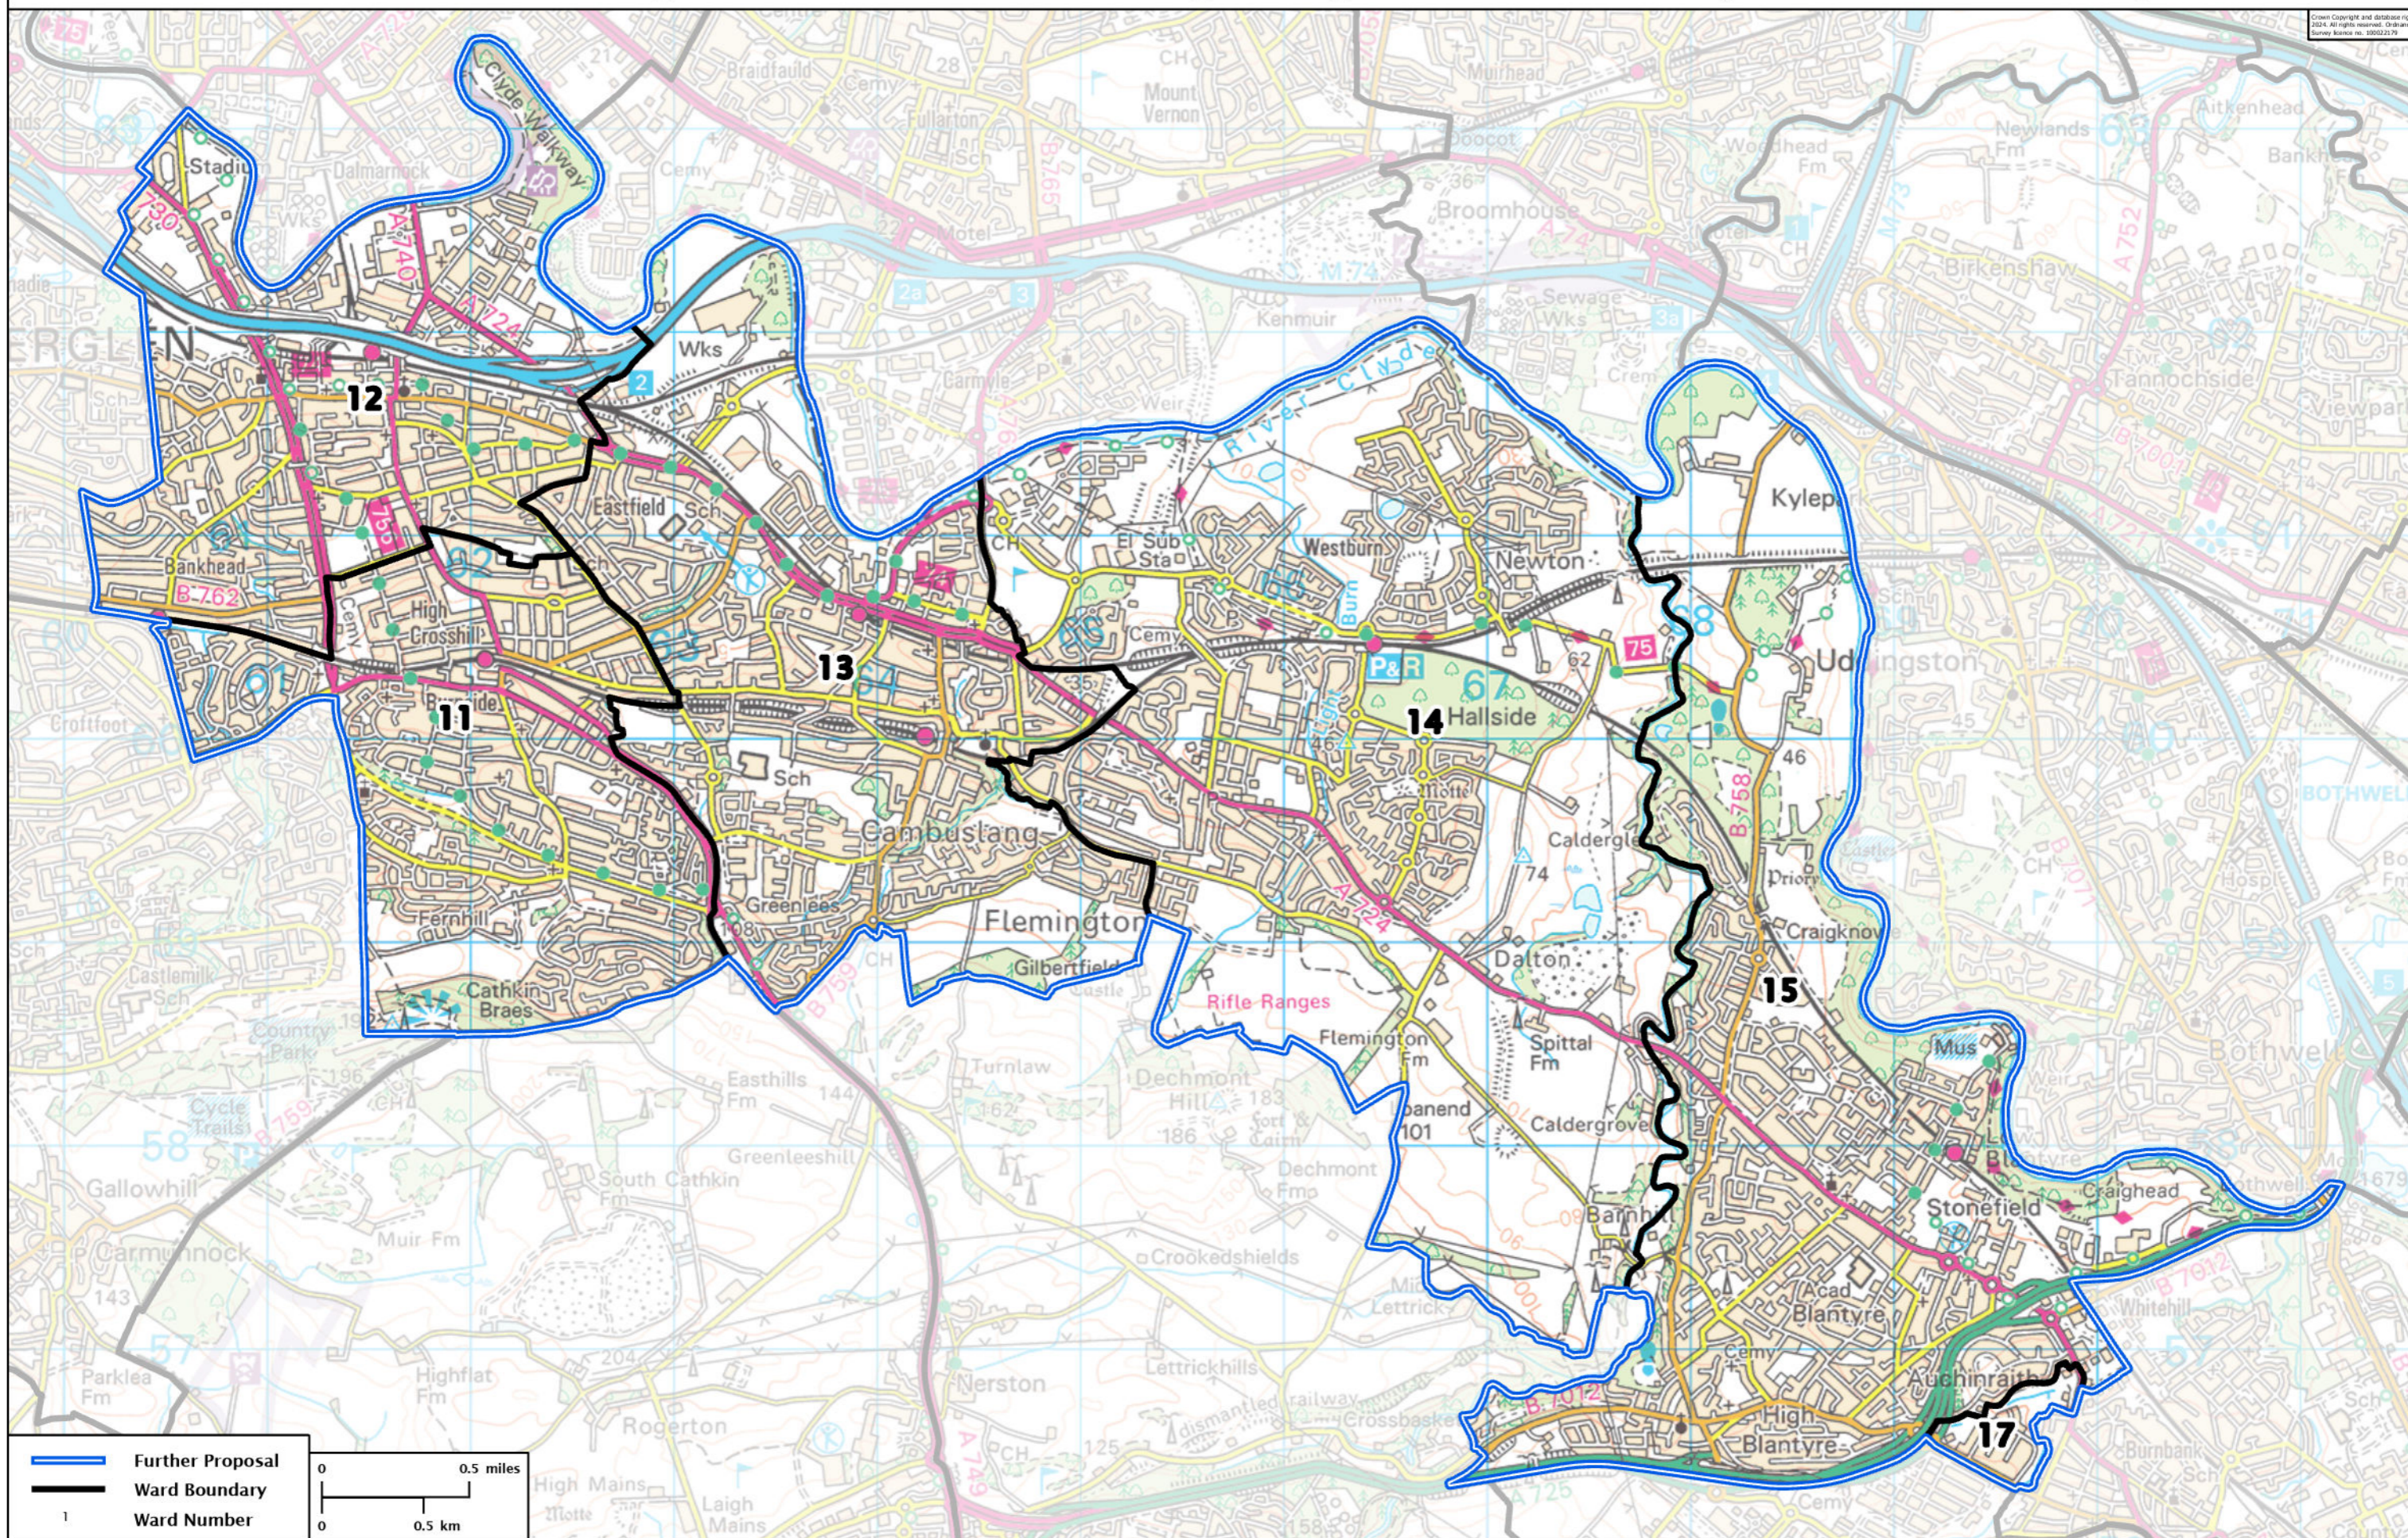

Second Review of Scottish Parliament Boundaries - Further Proposals

Rutherglen and Cambuslang Burgh Constituency - Electorate 62,888