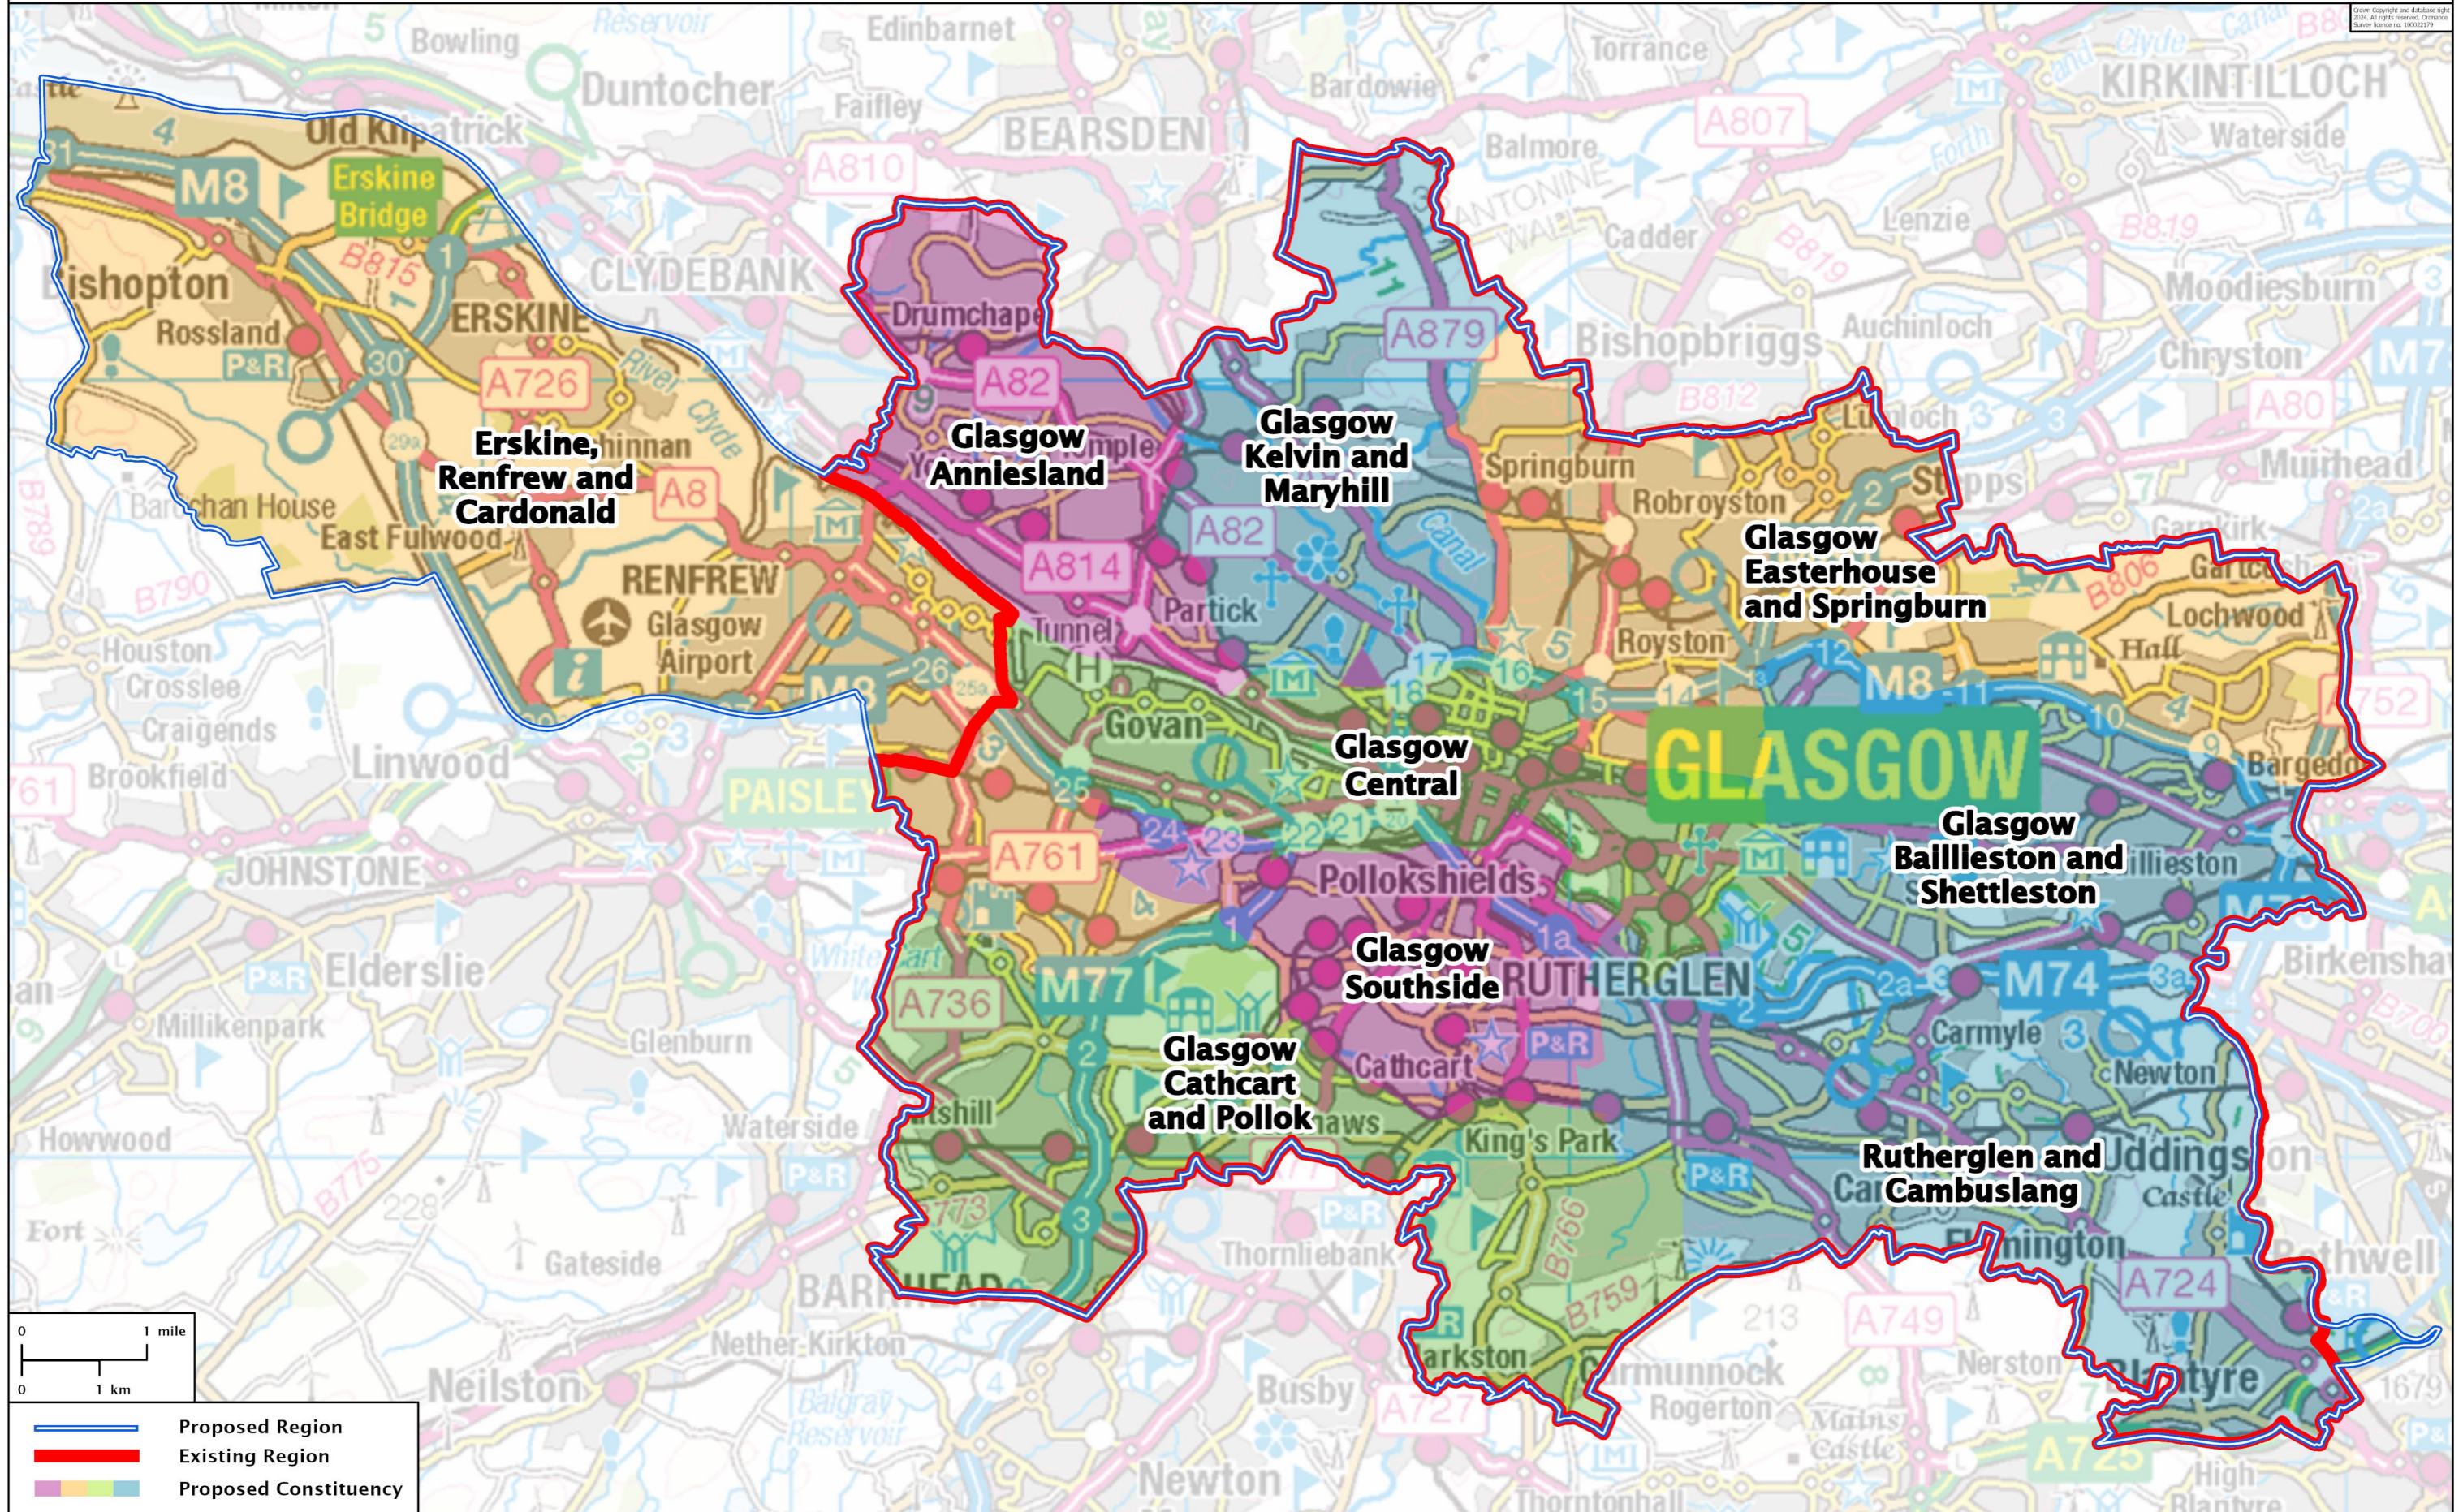

Second Review of Scottish Parliament Boundaries

Proposed Glasgow Region - 563,298 Electors