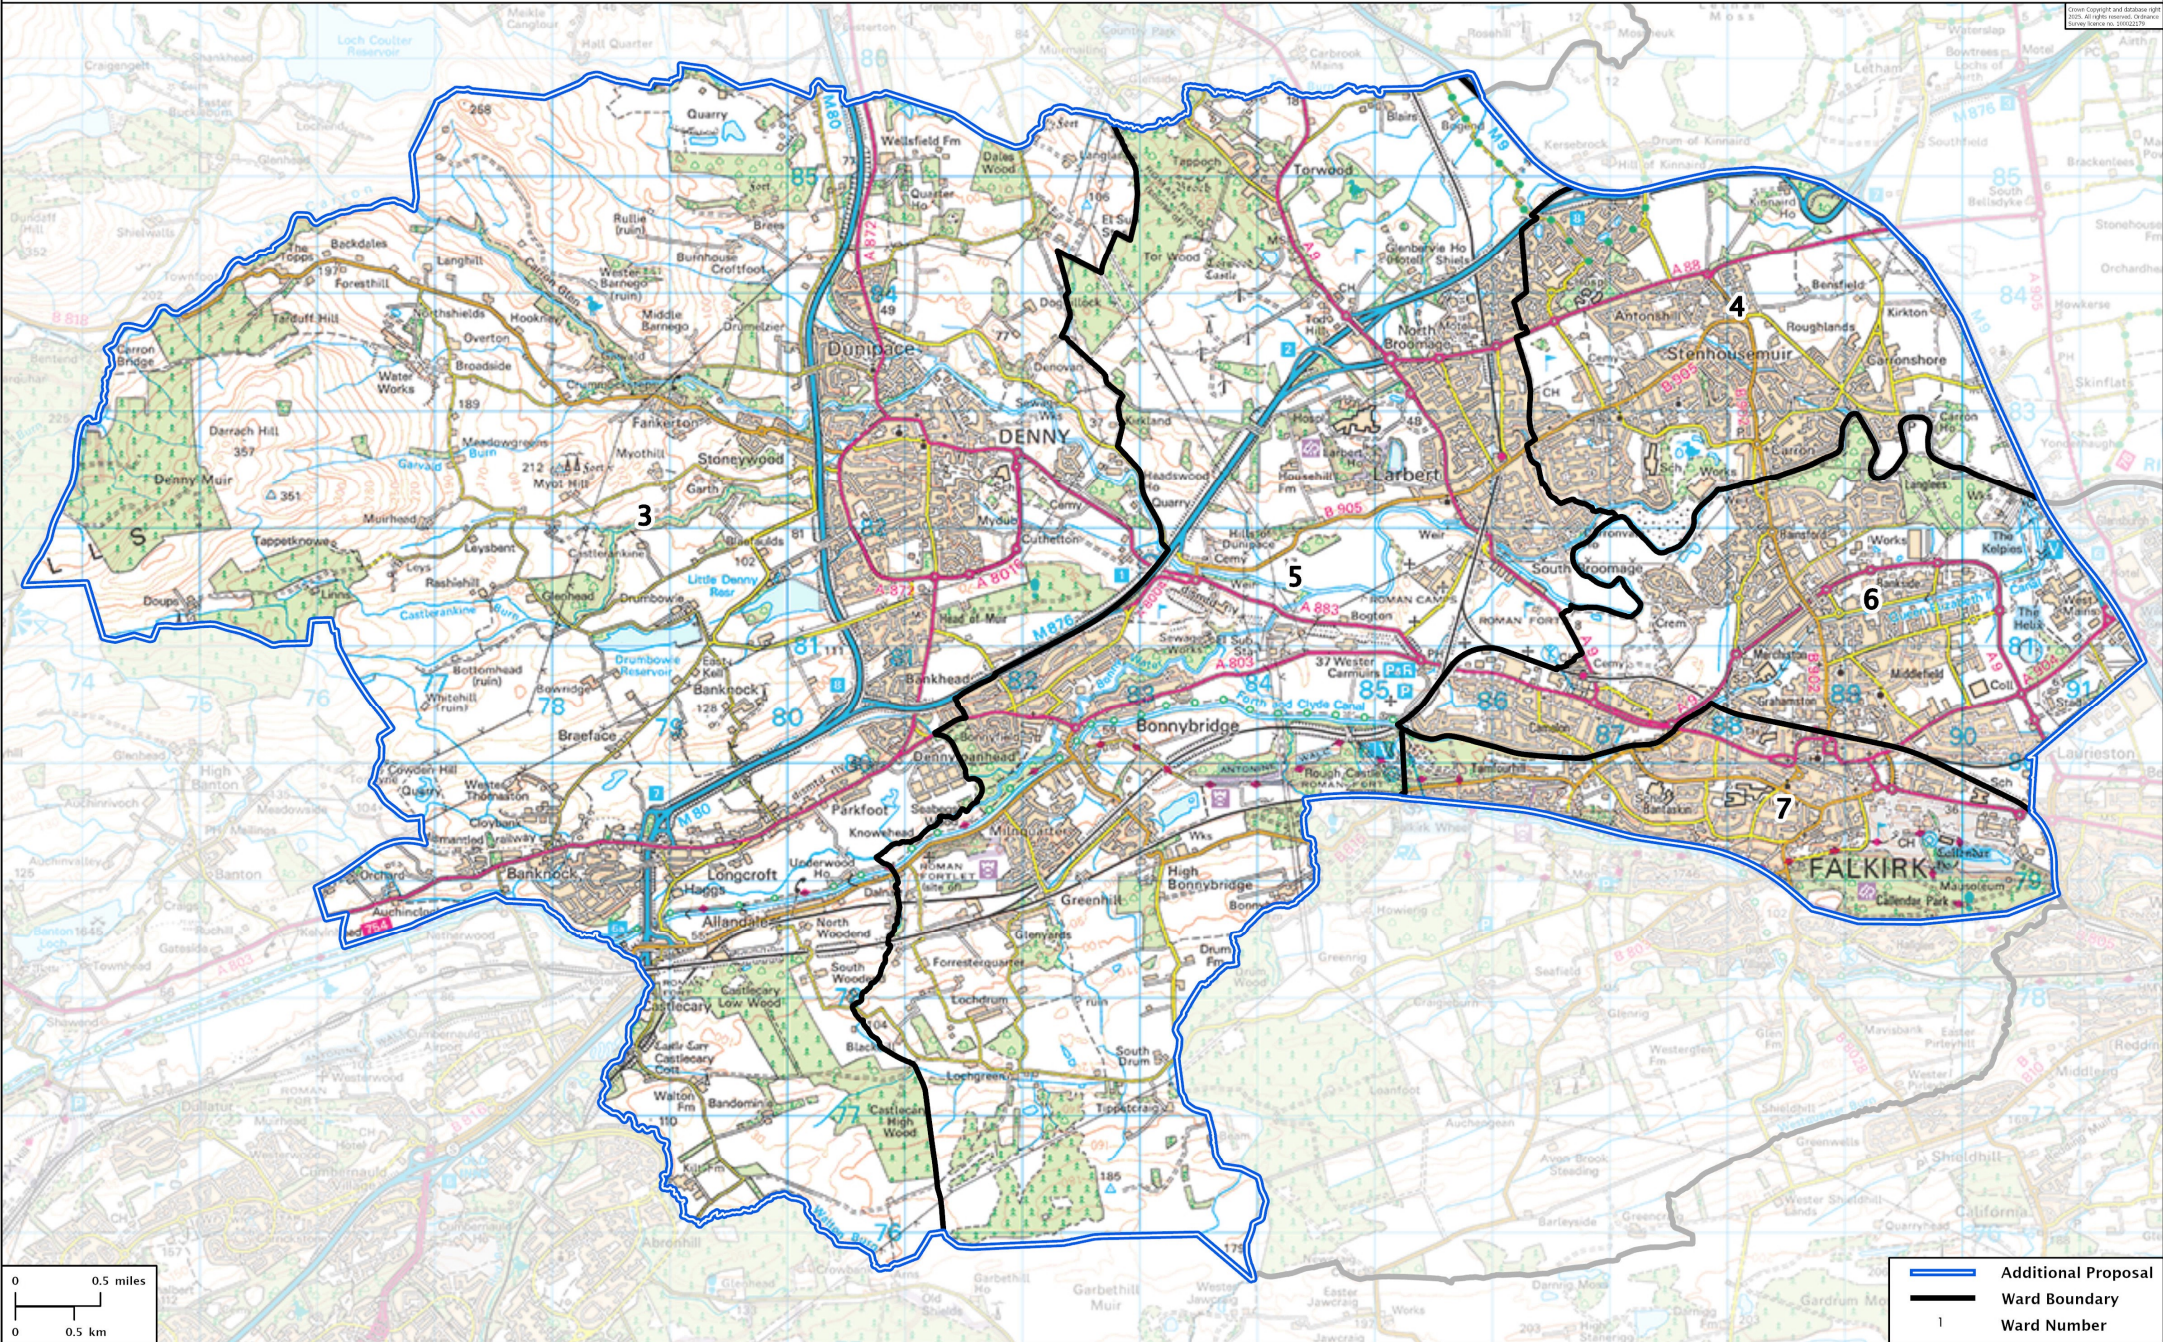

Second Review of Scottish Parliament Boundaries - Additional Proposals

Falkirk West Burgh Constituency - Electorate 68,831