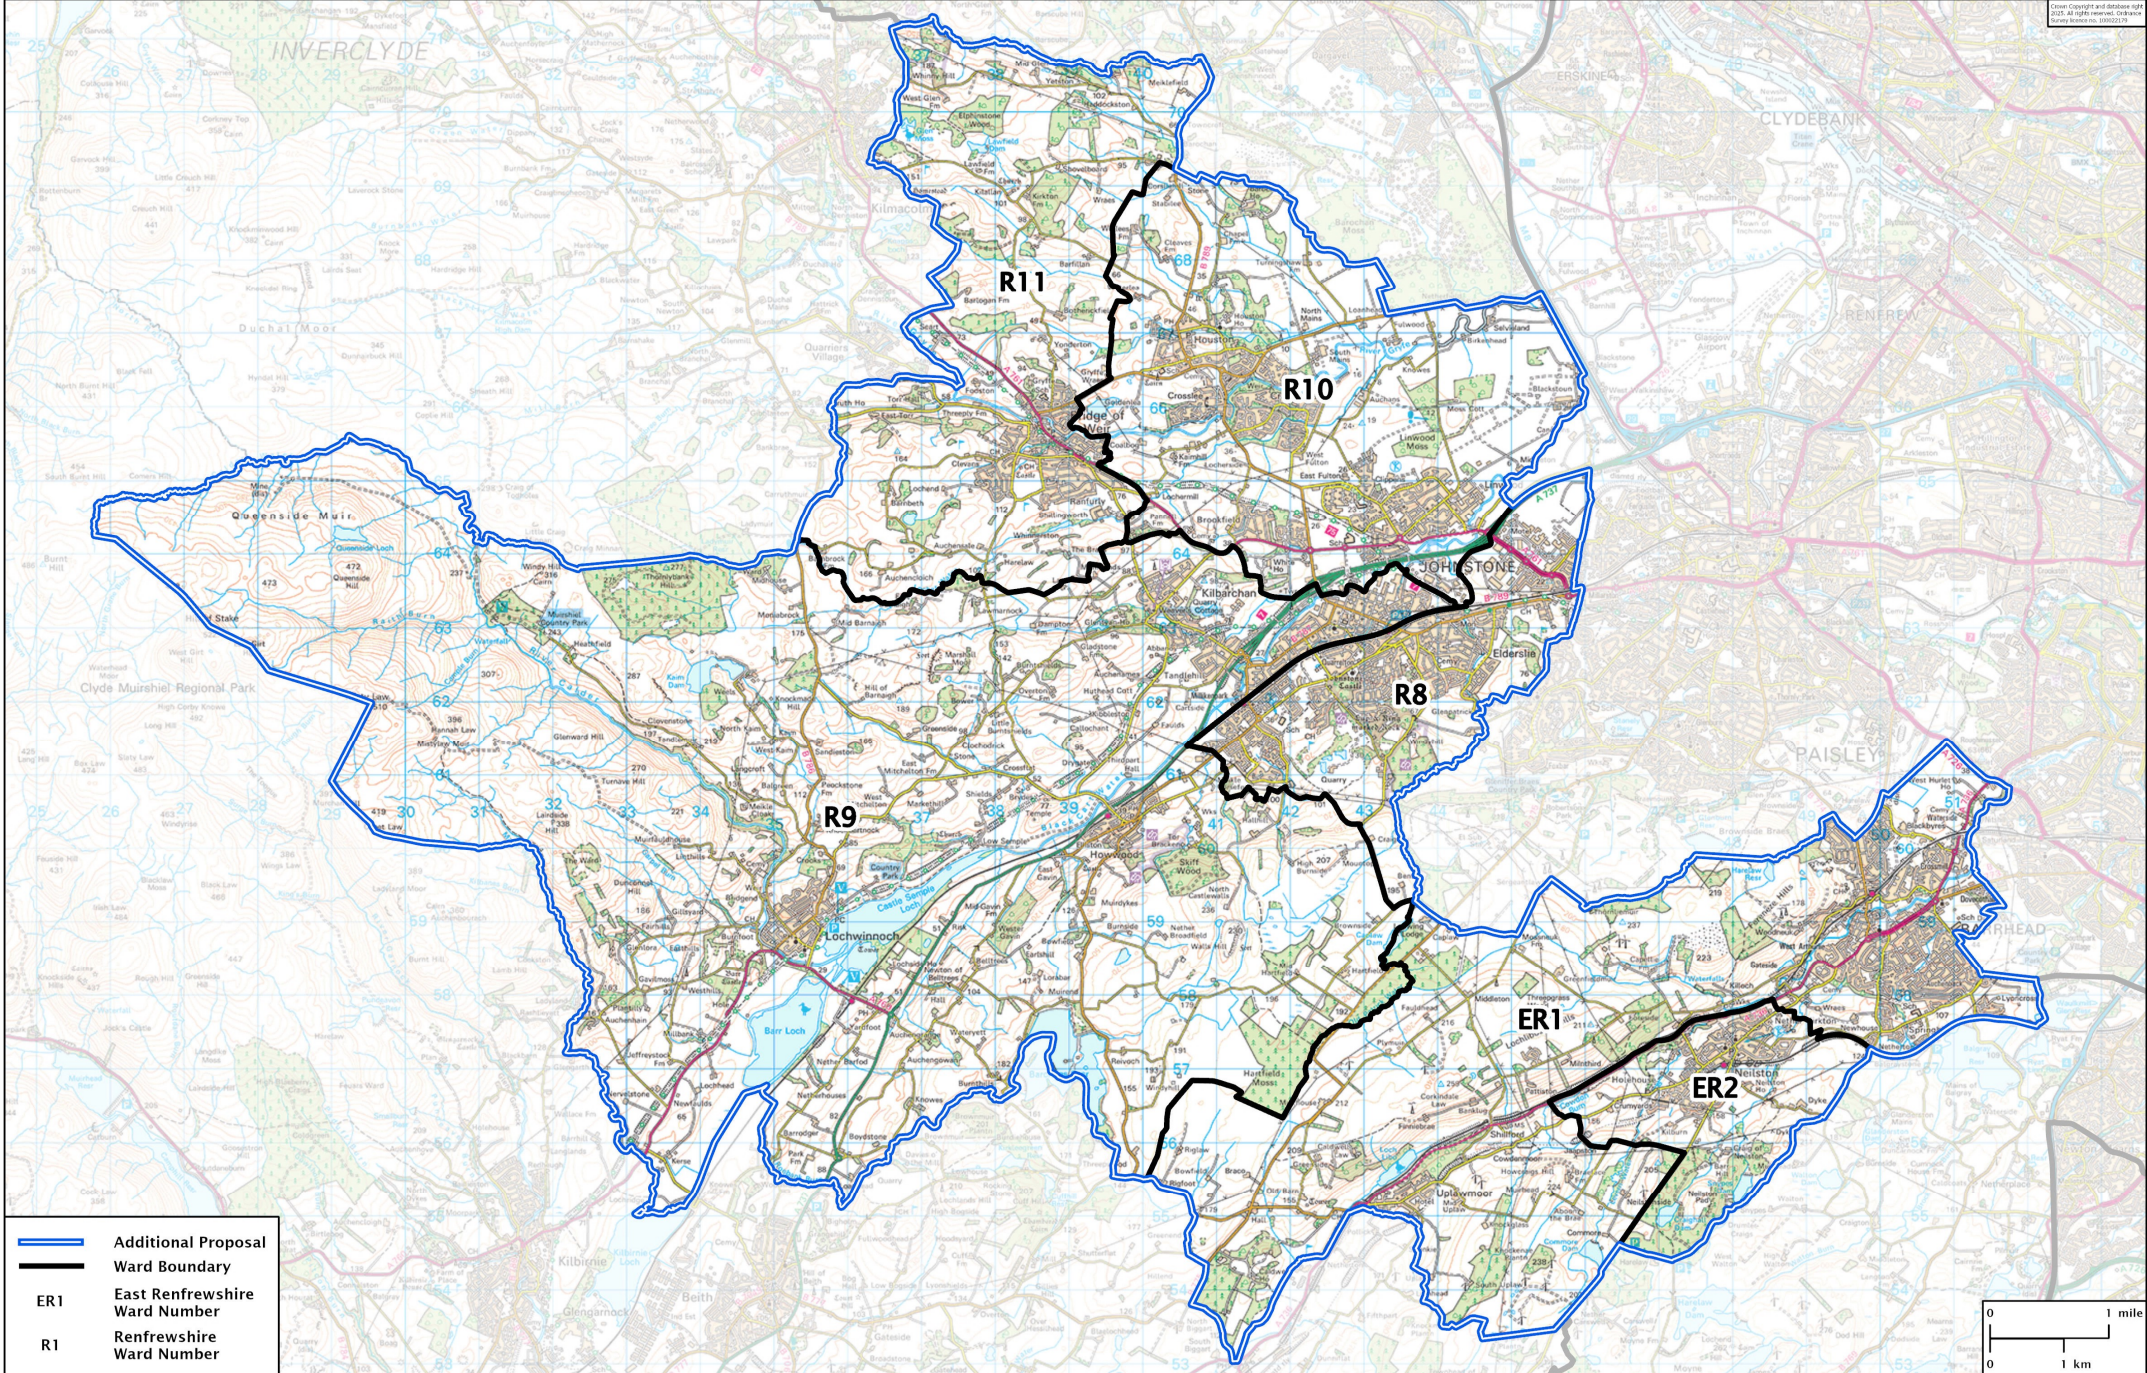

Second Review of Scottish Parliament Boundaries - Additional Proposals

Renfrewshire West and Levern Valley County Constituency - Electorate 60,982

	Additional Proposal
	Ward Boundary
ER1	East Renfrewshire Ward Number
R1	Renfrewshire Ward Number