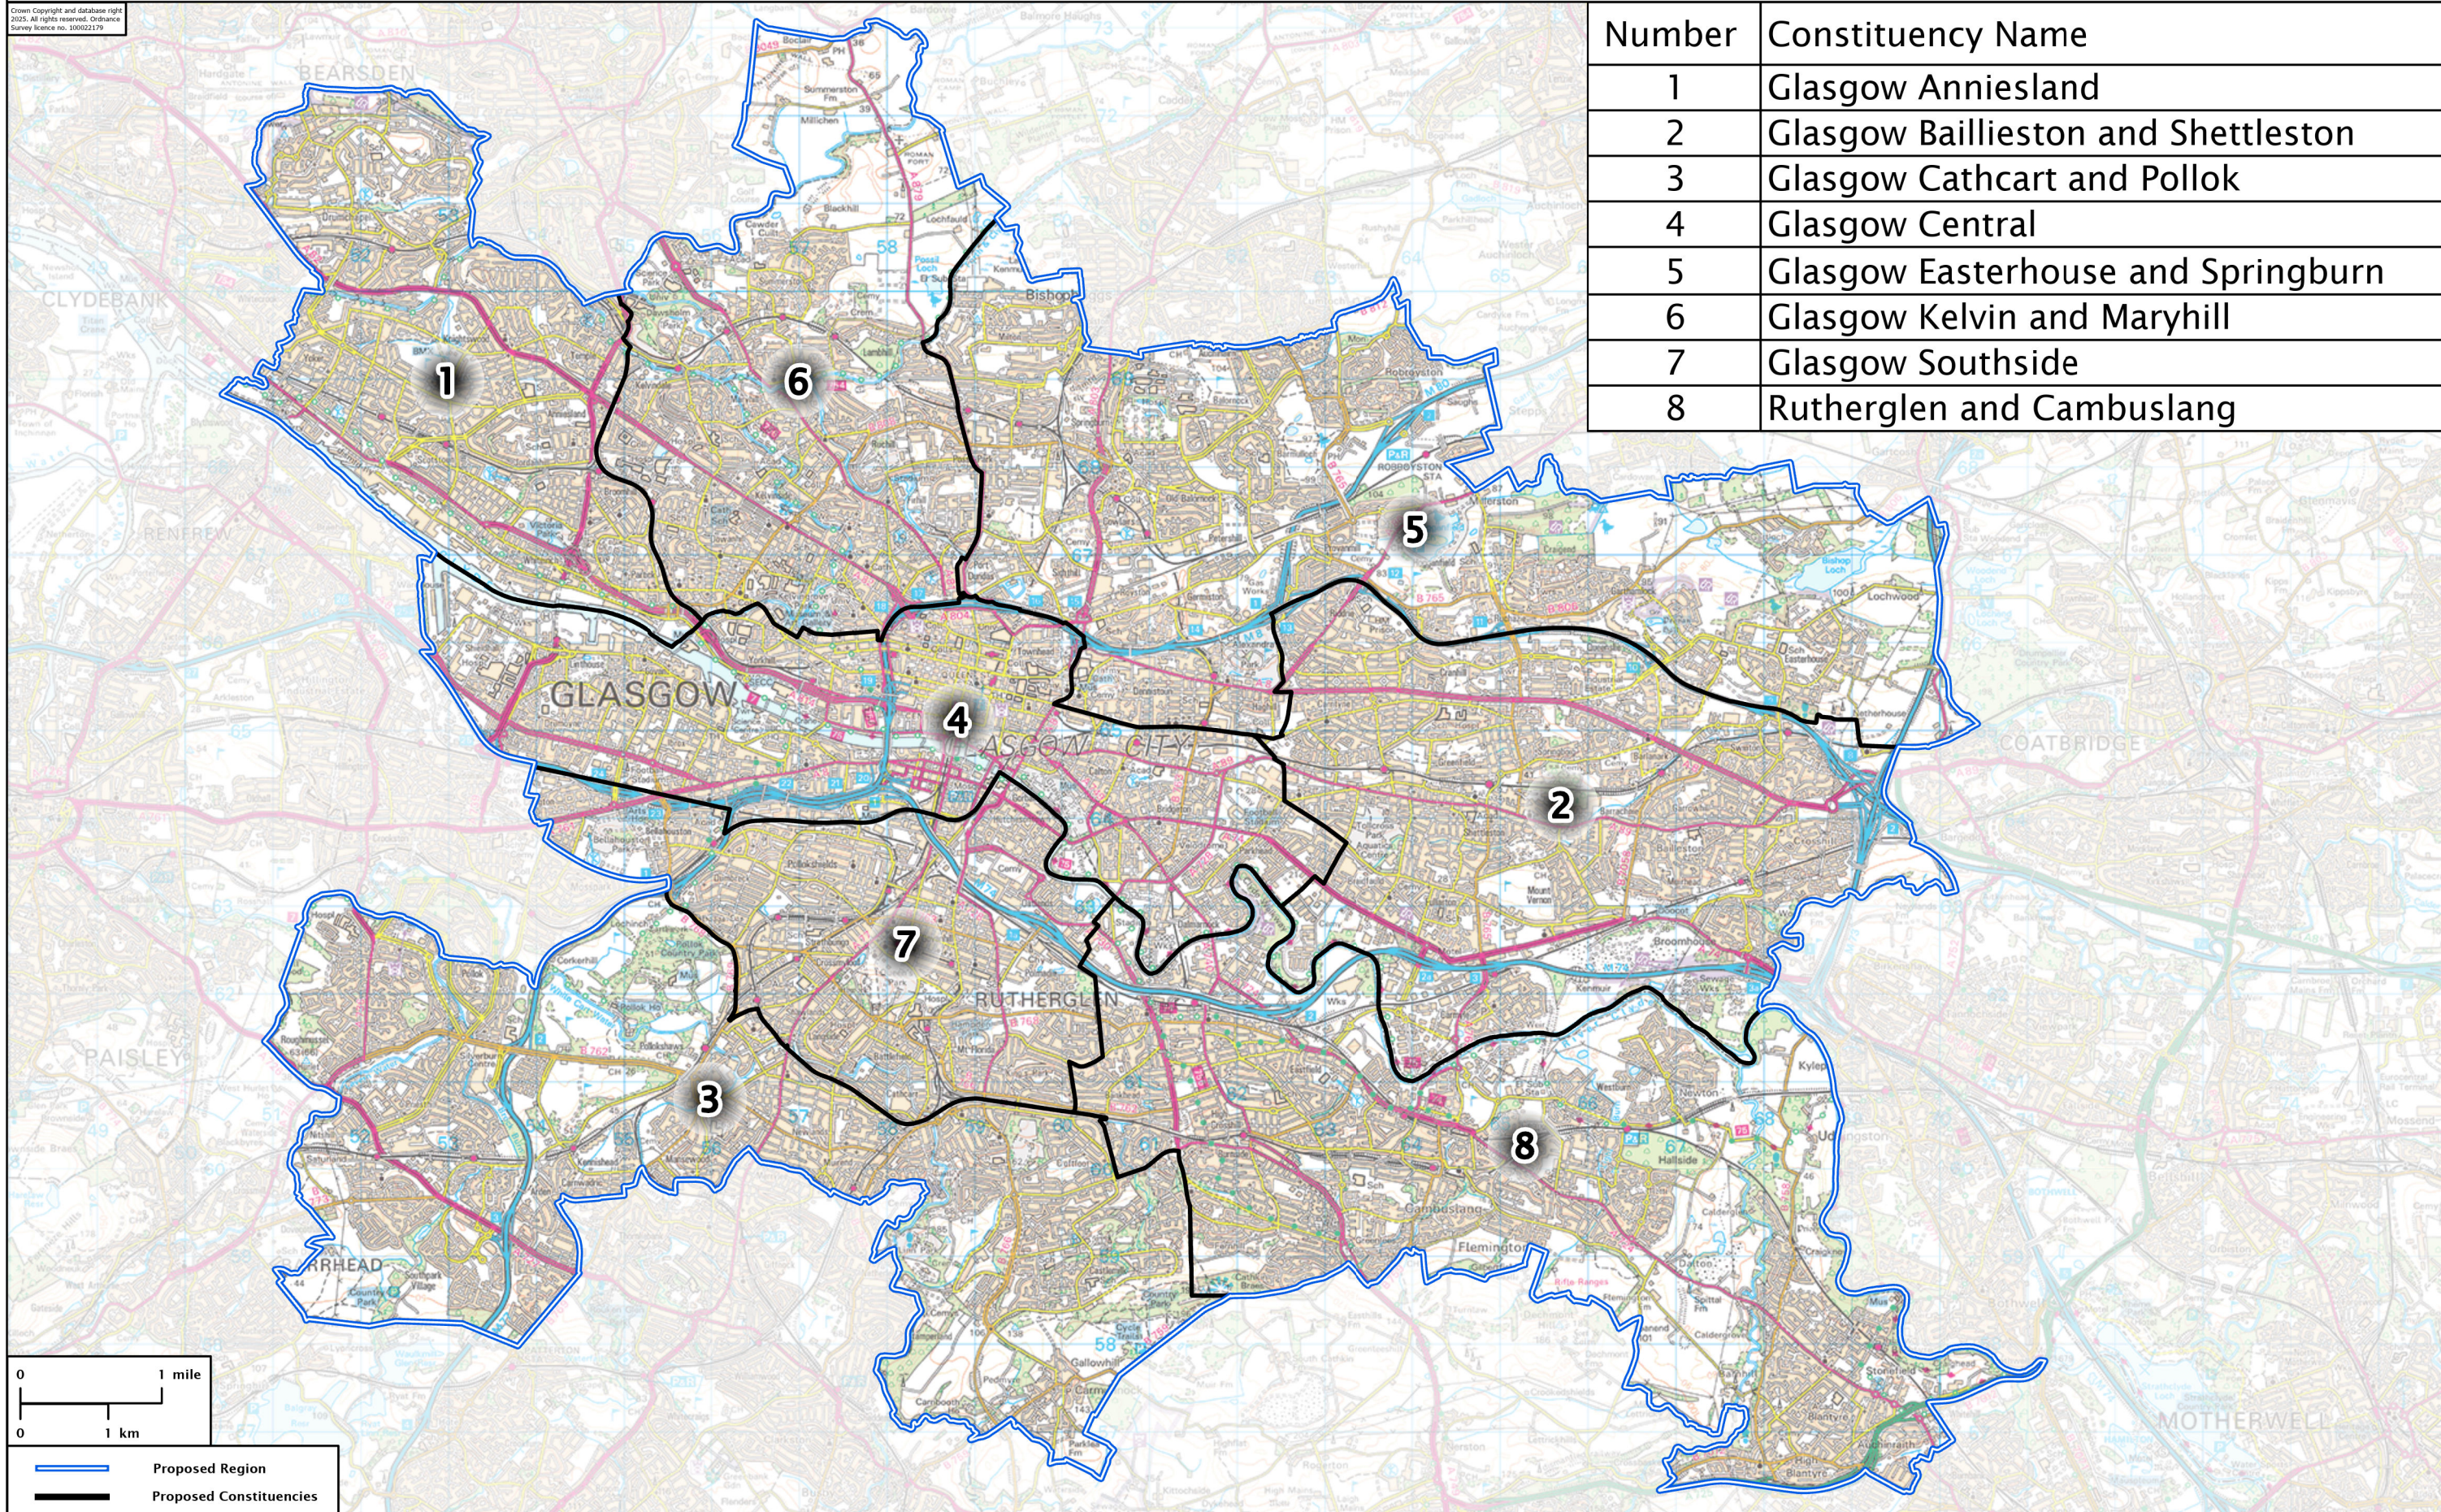

Second Review of Scottish Parliament Boundaries - Further Proposals

Proposed Glasgow Region and Constituencies - 500,456 Electors

Number	Constituency Name
1	Glasgow Anniesland
2	Glasgow Baillieston and Shettleston
3	Glasgow Cathcart and Pollok
4	Glasgow Central
5	Glasgow Easterhouse and Springburn
6	Glasgow Kelvin and Maryhill
7	Glasgow Southside
8	Rutherglen and Cambuslang

— Proposed Region
— Proposed Constituencies