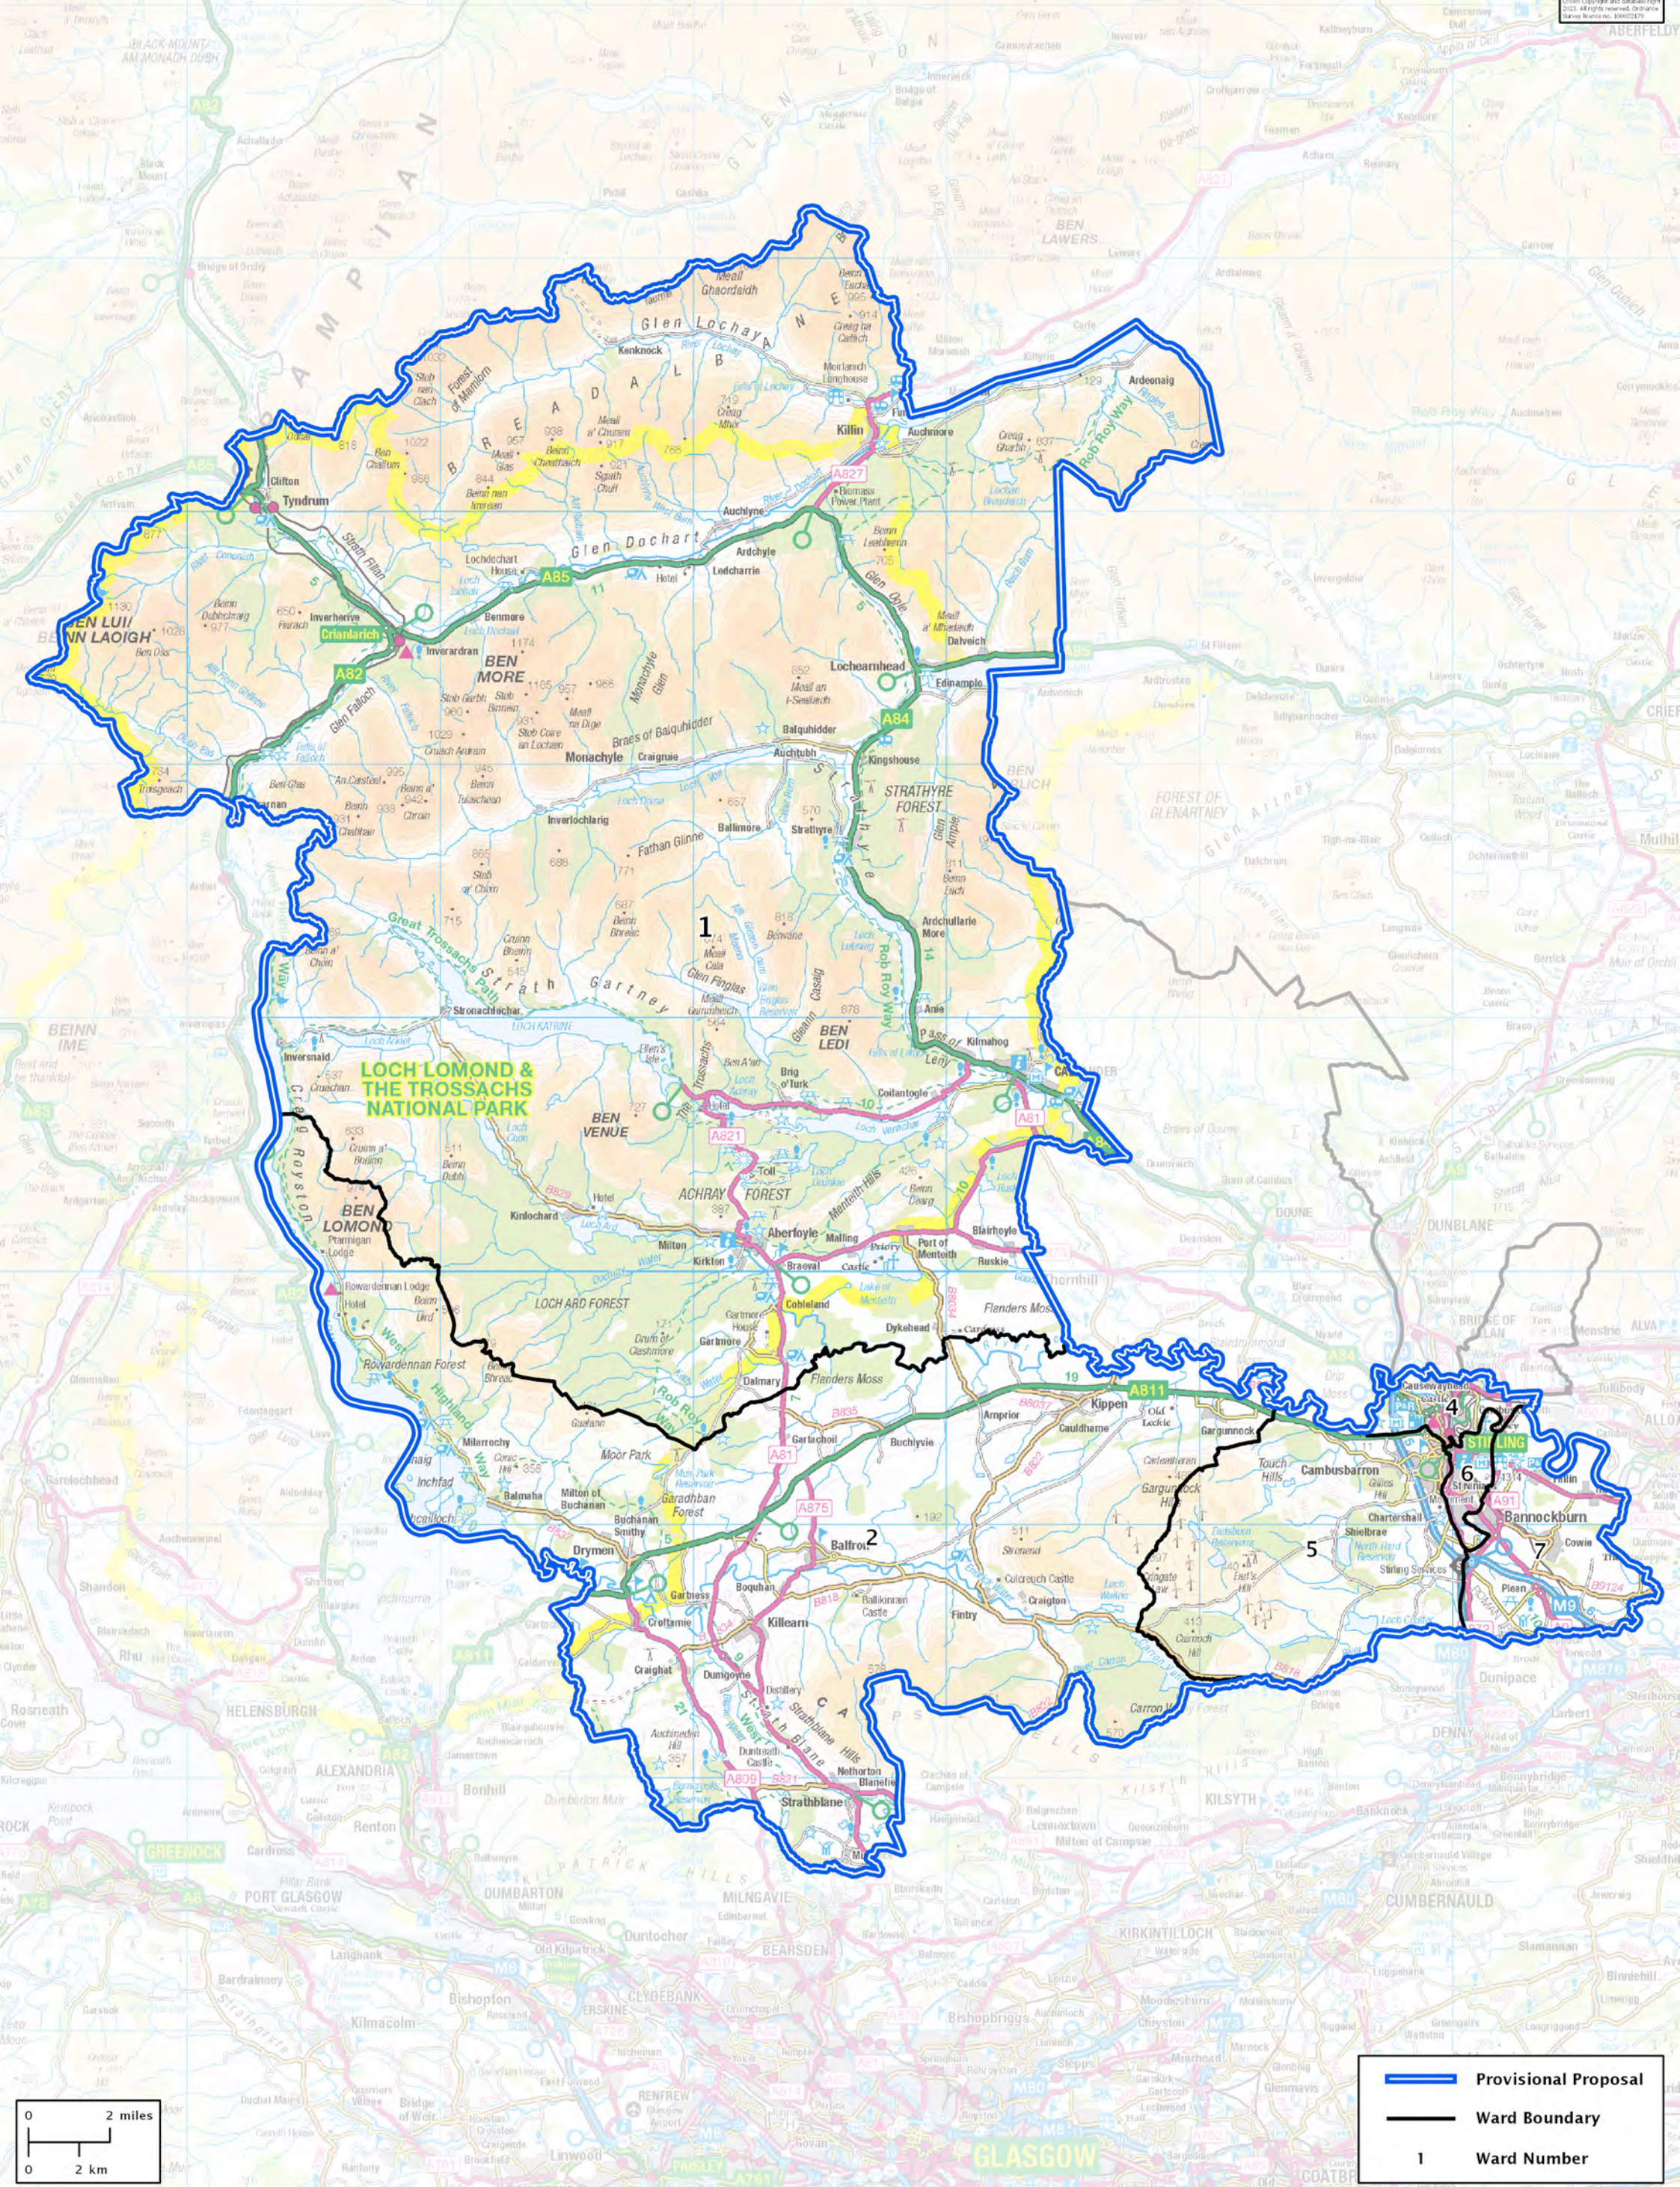

Second Review of Scottish Parliament Boundaries - Provisional Proposals

Stirling County Constituency - Electorate 55,613

Provisional Proposal
Ward Boundary
1 Ward Number

0 2 miles
0 2 km